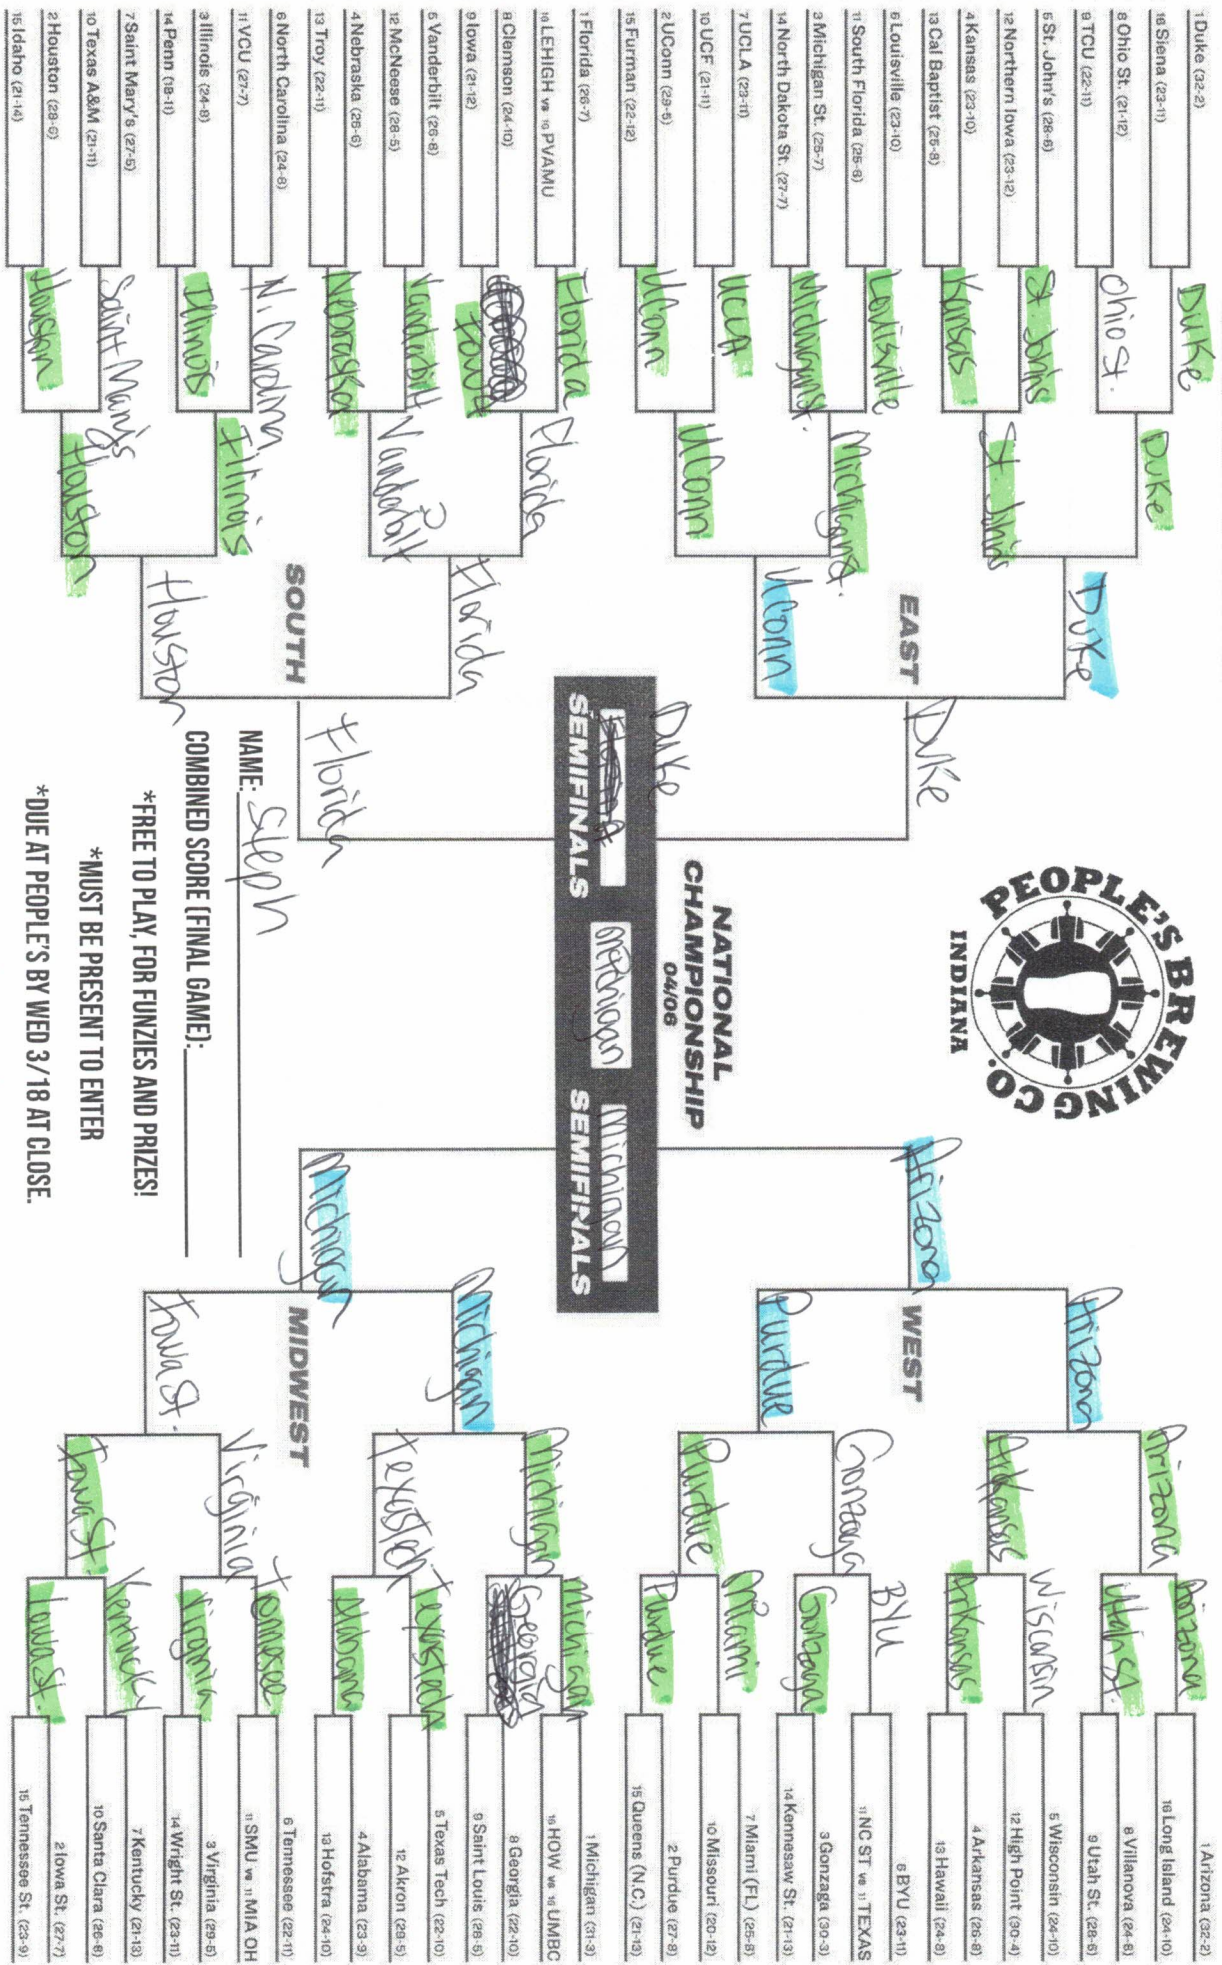

NATIONAL CHAMPIONSHIP 04/06

WEST SEMIFINALS

NAME: Steph

COMBINED SCORE (FINAL GAME): _____

*FREE TO PLAY, FOR FUNZIES AND PRIZES!

*MUST BE PRESENT TO ENTER

*DUE AT PEOPLE'S BY WED 3/18 AT CLOSE.

GOOD LUCK! PEOPLE'S BREWING COMPANY