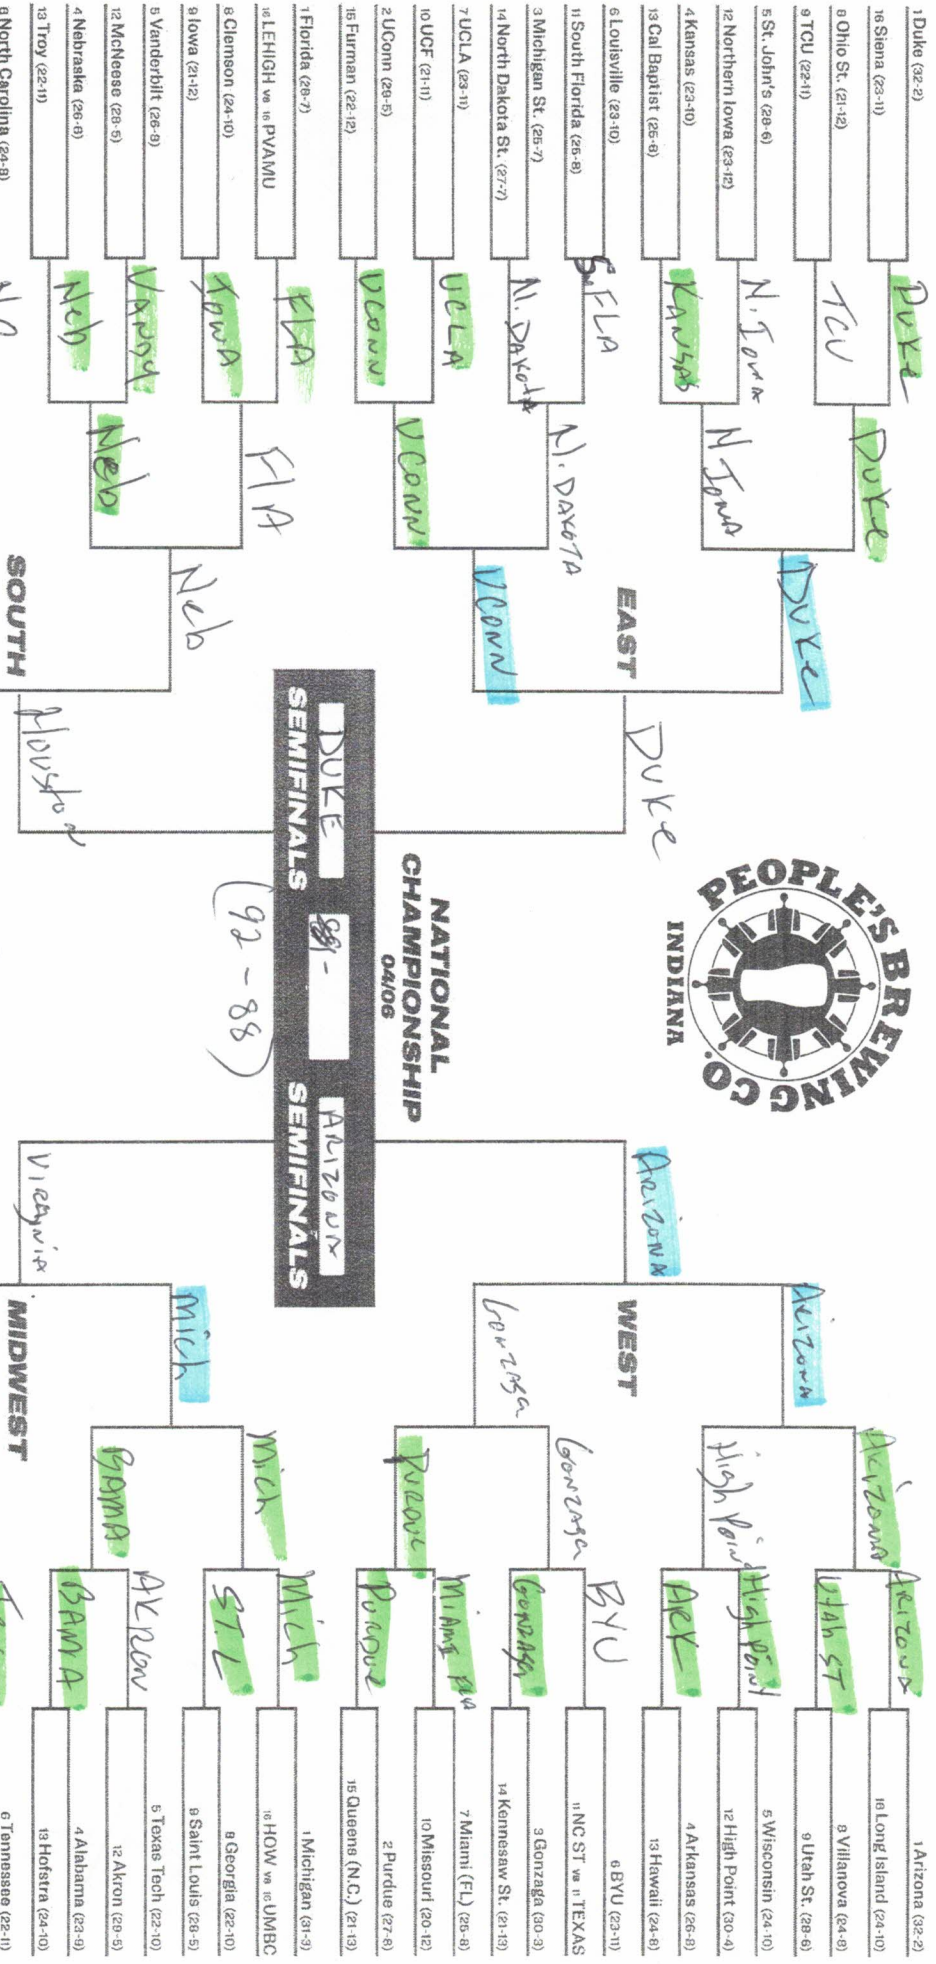

NATIONAL CHAMPIONSHIP 04/06

DUKE SEMIFINALS vs ARIZONA SEMIFINALS

(92-88)

NAME: MILT AUSTIN
COMBINED SCORE (FINAL GAME): 180

*FREE TO PLAY, FOR FUNZIES AND PRIZES!

*MUST BE PRESENT TO ENTER

*DUE AT PEOPLE'S BY WED 3/18 AT CLOSE.

GOOD LUCK! PEOPLE'S BREWING COMPANY