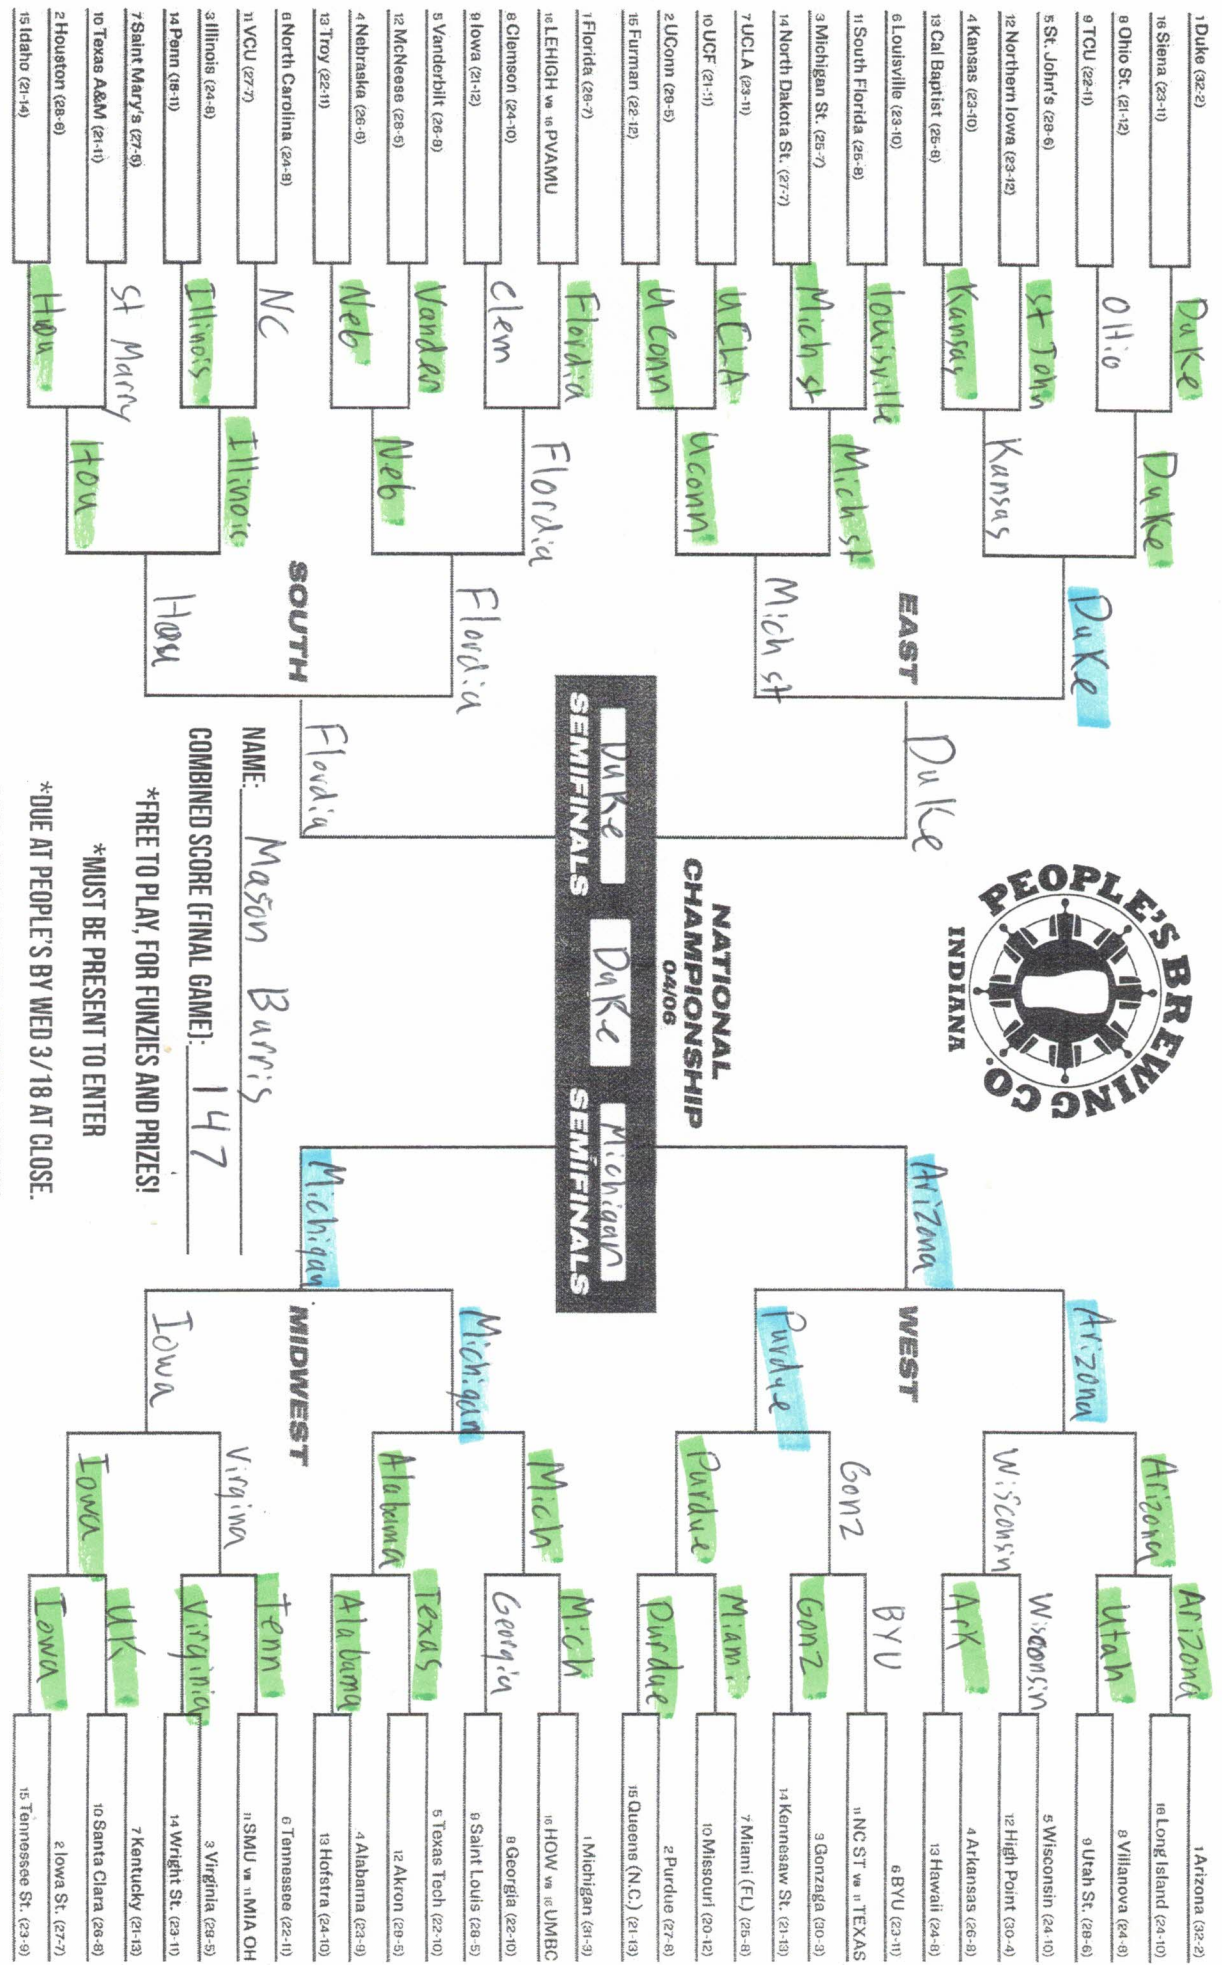

NATIONAL CHAMPIONSHIP 04/06

NAME: Mason Barris

COMBINED SCORE (FINAL GAME): 147

*FREE TO PLAY, FOR FUNZIES AND PRIZES!

*MUST BE PRESENT TO ENTER

*DUE AT PEOPLE'S BY WED 3/18 AT CLOSE.

GOOD LUCK! PEOPLE'S BREWING COMPANY