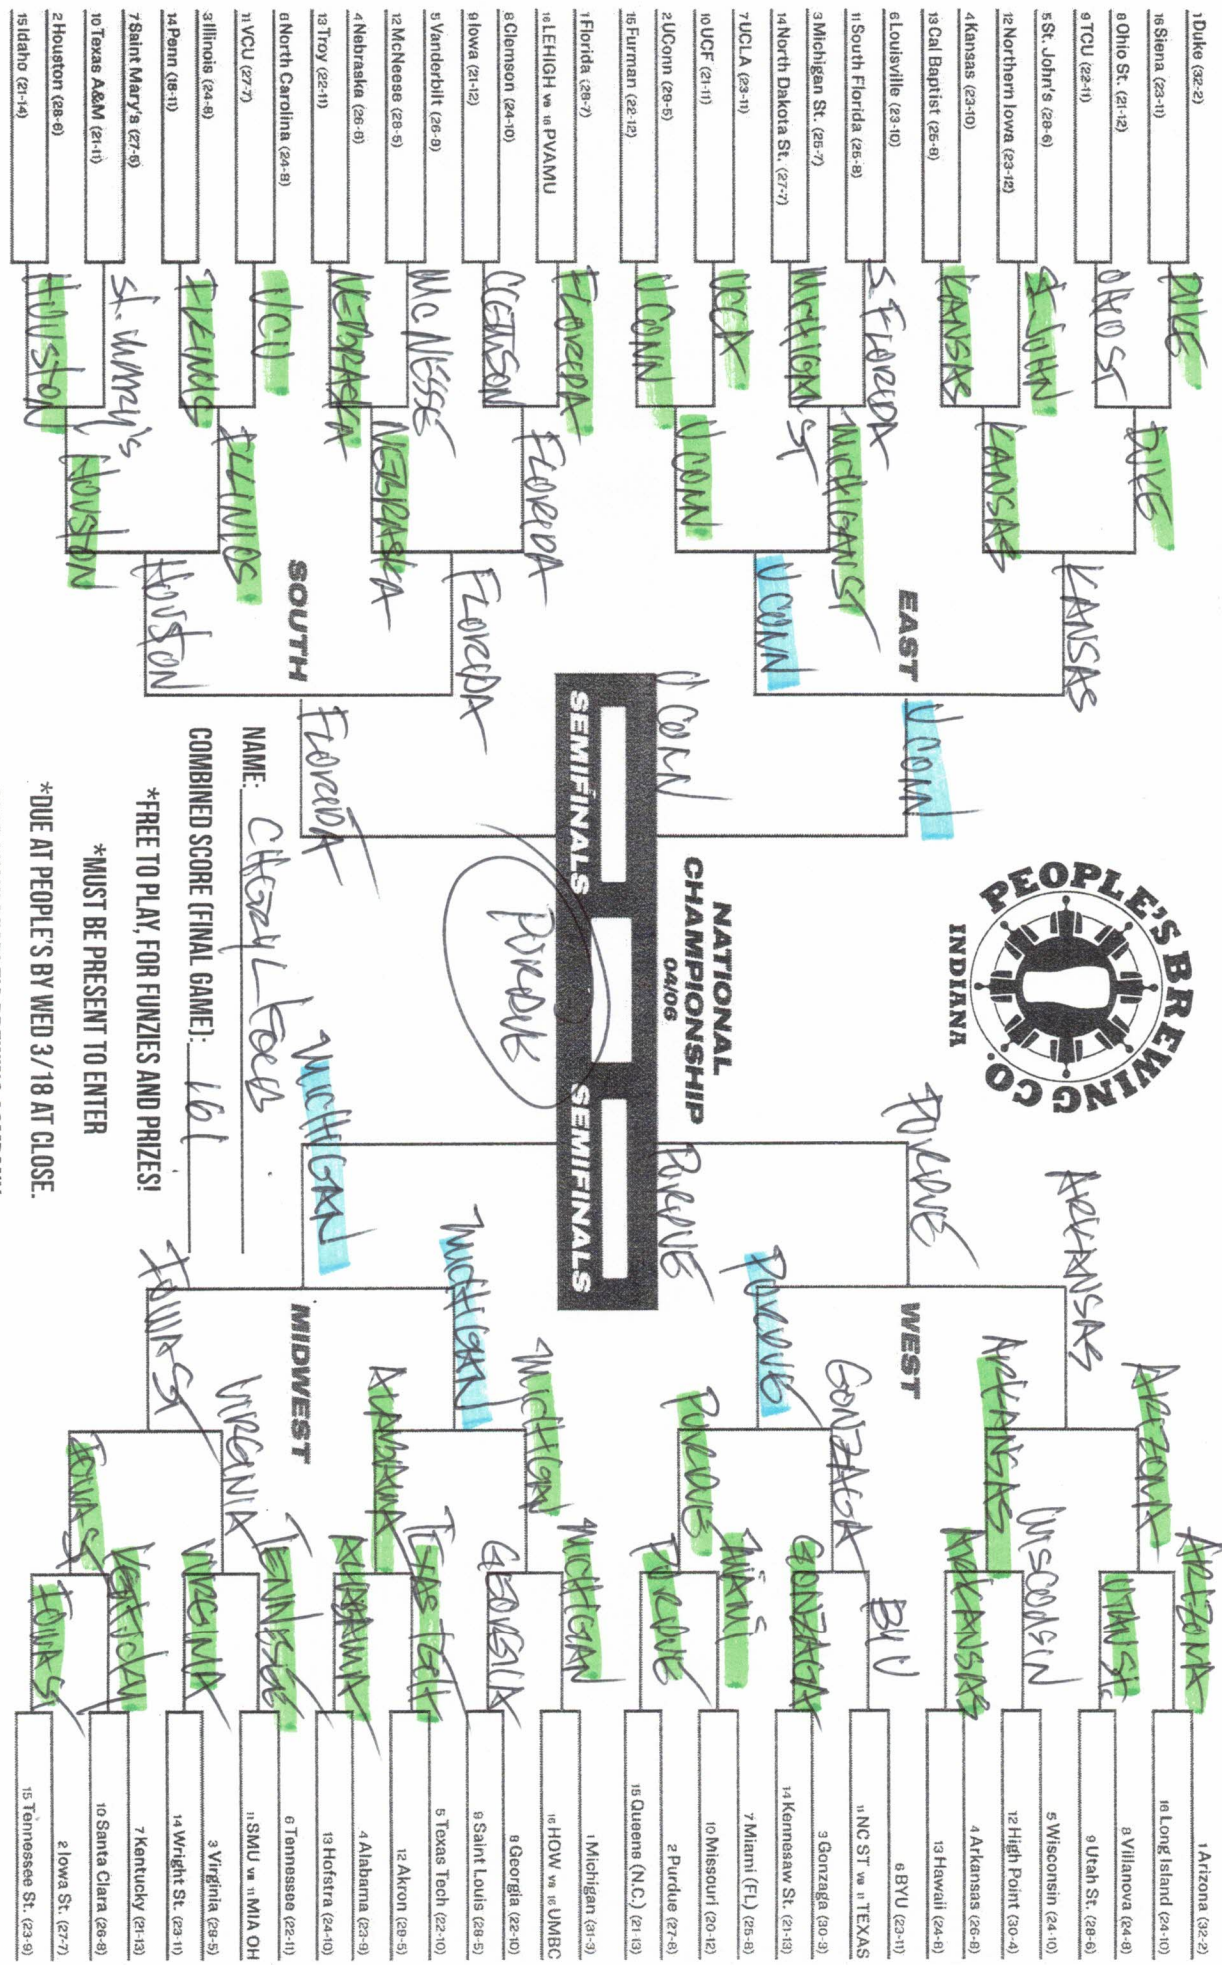

16 UMBC (24-9)	11 Texas (8-14)	(18-17) Prairie View A&M 16	(31-1) Miami (Ohio) 11
16 Howard (23-10)	11 NC State (20-13)	(18-16) Lehigh 16	(20-19) SMU 11

NAME: Tom Ball
 COMBINED SCORE (FINAL GAME): 170

*FREE TO PLAY, FOR FUNZIES AND PRIZES!
 *MUST BE PRESENT TO ENTER

*DUE AT PEOPLE'S BY WED 3/18 AT CLOSE.
 GOOD LUCK! PEOPLE'S BREWING COMPANY

2026 NCAA DIVISION I MEN'S BASKETBALL CHAMPIONSHIP

FIRST ROUND 3/18-3/20	SECOND ROUND 3/21-3/22	SWEET 16® 3/26-3/27	ELITE EIGHT® 3/28-3/29	FINAL FOURS 4/4	FIRST FOUR® 2	FINAL FOURS® 4/8	ELITE EIGHT® 3/28-3/29	SWEET 16® 3/28-3/27	SECOND ROUND 3/21-3/22	FIRST ROUND 3/18-3/20																												
16 UMBC (24-8)	11 Texas (18-14)	11NC State (20-13)	DAYTON 3/17-3/18	(18-17) Prairie View A&M 16	(18-16) Loughlin 16	(31-1) Miami (Ohio) 11	(20-13) SMU 11	18 Long Island (24-10)	9 Villanova (24-8)	9 Utah St. (28-6)	5 Wisconsin (24-10)	12 High Point (30-4)	4 Arkansas (26-8)	13 Hawaii (24-8)	6 BYU (23-11)	11 NC ST vs 11 TEXAS	3 Gonzaga (30-3)	14 Kennesaw St. (21-13)	7 Miami (FL) (25-8)	10 Missouri (20-12)	2 Purdue (27-8)	15 Queens (N.C.) (21-13)	1 Michigan (31-3)	16 HOW vs 16 UMBC	8 Georgia (22-10)	9 Saint Louis (23-5)	5 Texas Tech (22-10)	12 Akron (28-5)	4 Alabama (23-9)	13 Hofstra (24-10)	6 Tennessee (22-11)	11 SMU vs 11 MIA OH	3 Virginia (29-5)	14 Wright St. (23-11)	7 Kentucky (21-13)	10 Santa Clara (28-8)	2 Iowa St. (21-7)	15 Tennessee St. (23-9)