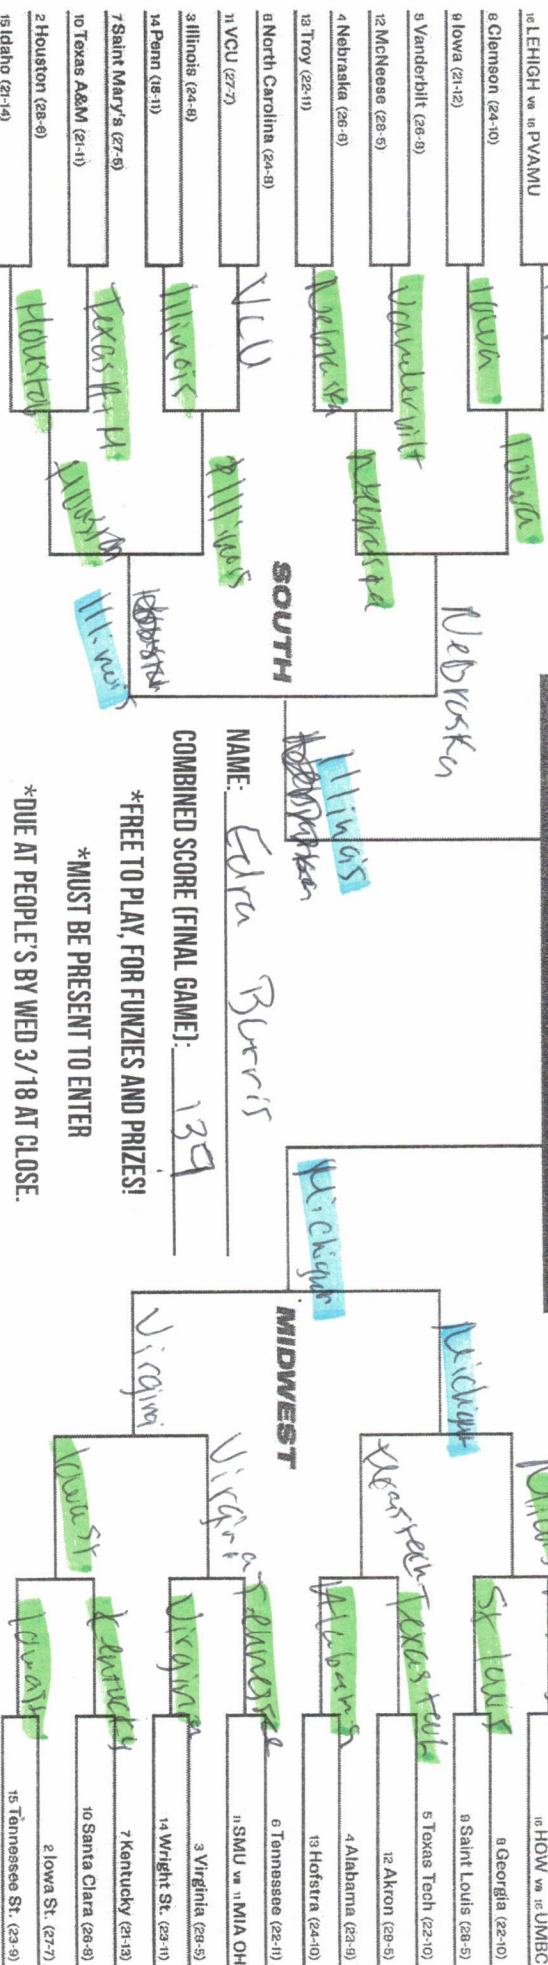

NATIONAL CHAMPIONSHIP 04/06

SEMIFINALS SEMIFINALS

NAME: Edra Beris
COMBINED SCORE (FINAL GAME): 139

*FREE TO PLAY FOR FUNZIES AND PRIZES!
*MUST BE PRESENT TO ENTER

*DUE AT PEOPLE'S BY WED 3/18 AT CLOSE.
GOOD LUCK! PEOPLE'S BREWING COMPANY