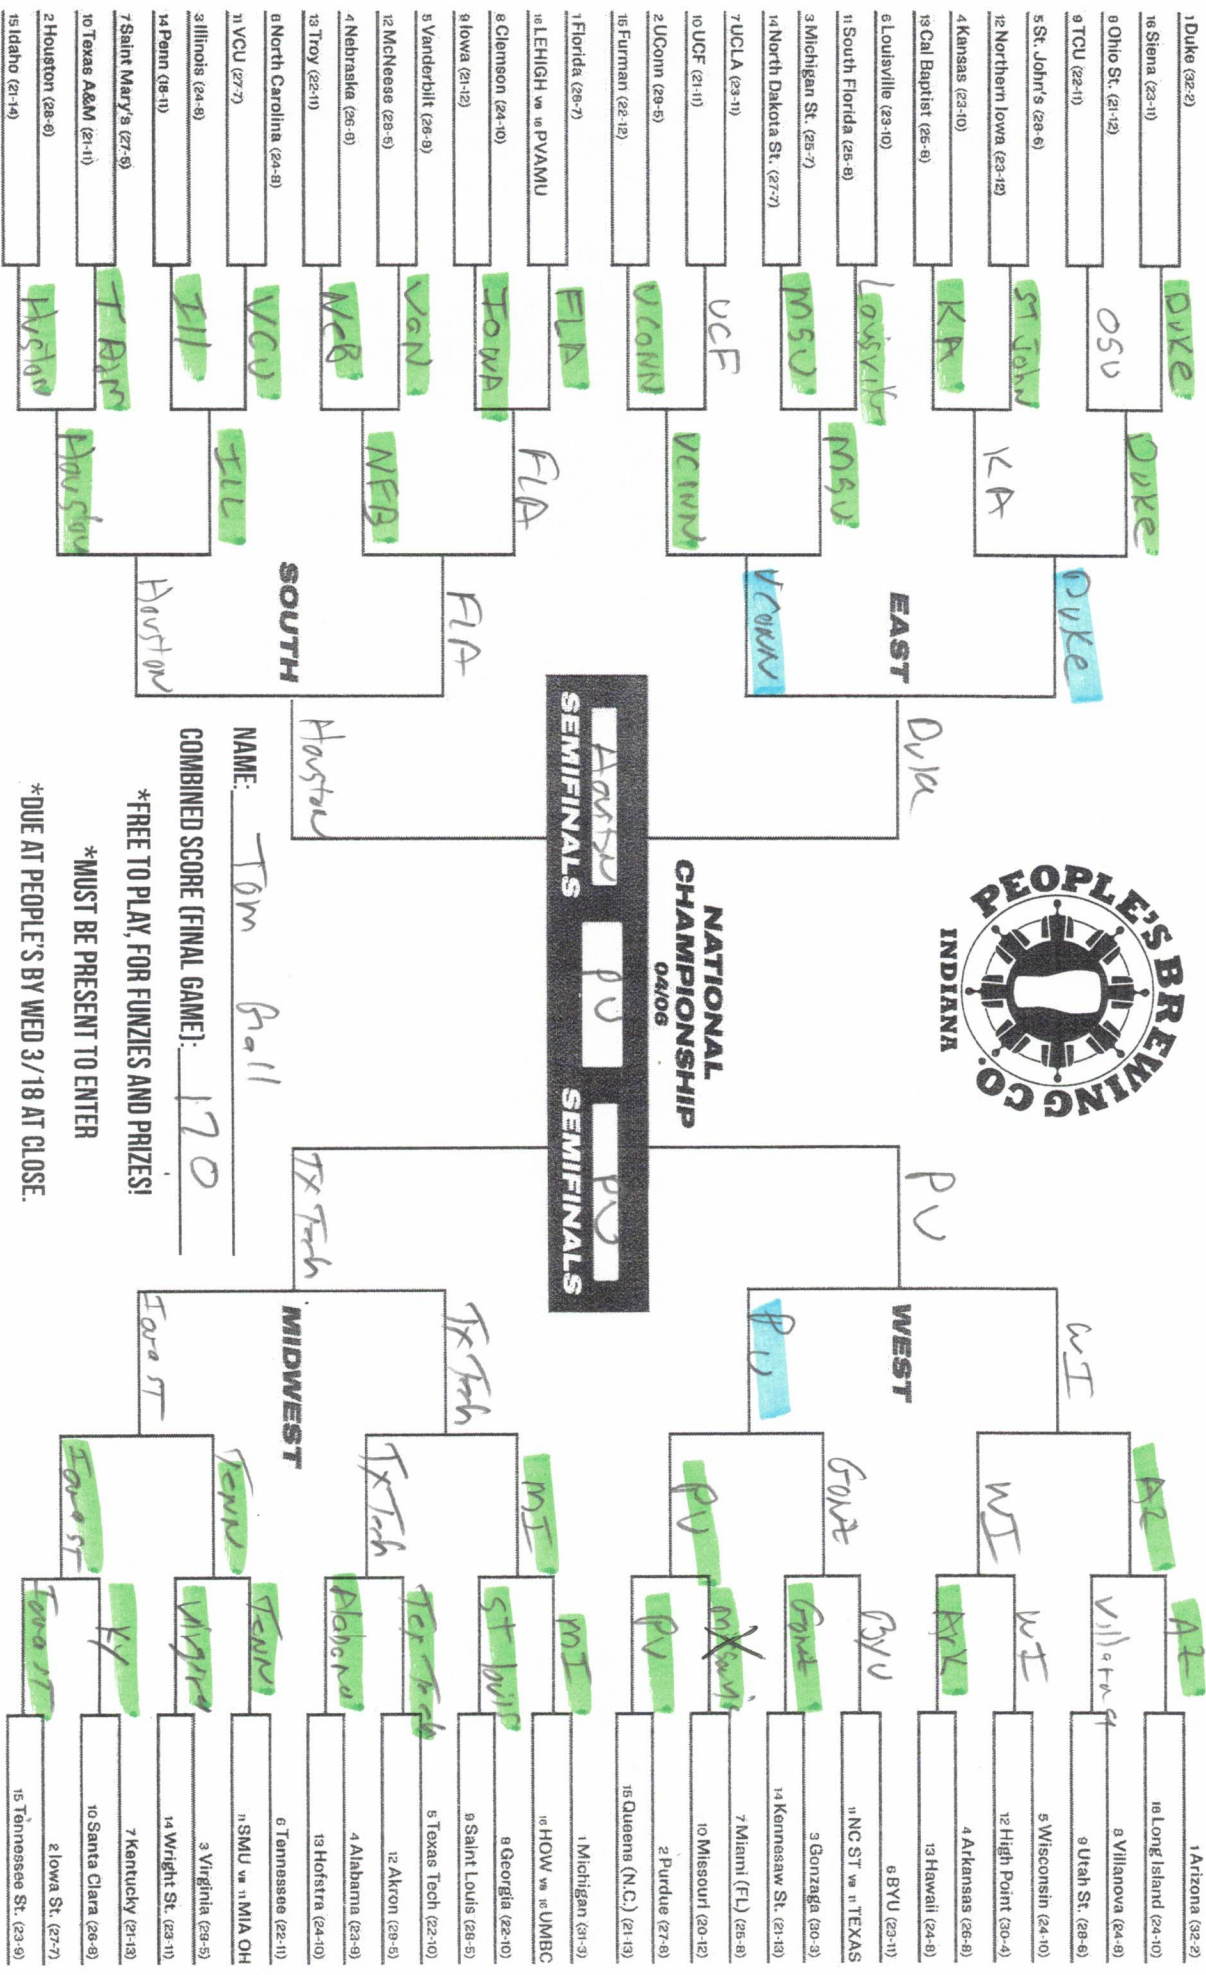

2026 NCAA DIVISION I MEN'S BASKETBALL CHAMPIONSHIP

FIRST ROUND 3/19-3/20
SECOND ROUND 3/21-3/22
SWEET 16 3/26-3/27
ELITE EIGHT 3/28-3/29
FINAL FOURS 4/4
FIRST FOUR 3/17-3/18
FINAL FOURS 4/6
SWEET 16 3/26-3/27
SECOND ROUND 3/21-3/22
FIRST ROUND 3/19-3/20

16 UMBC (24-9)	11 Texas (8-14)	(18-17) Prairie View A&M 16	(31-1) Miami (Ohio) 11
16 Howard (23-10)	11 NC State (20-13)	(18-16) Lehigh 16	(20-19) SMU 11

NAME: Tom Ball
COMBINED SCORE (FINAL GAME): 170

*FREE TO PLAY, FOR FUNZIES AND PRIZES!
*MUST BE PRESENT TO ENTER

*DUE AT PEOPLE'S BY WED 3/18 AT CLOSE.
GOOD LUCK! PEOPLE'S BREWING COMPANY