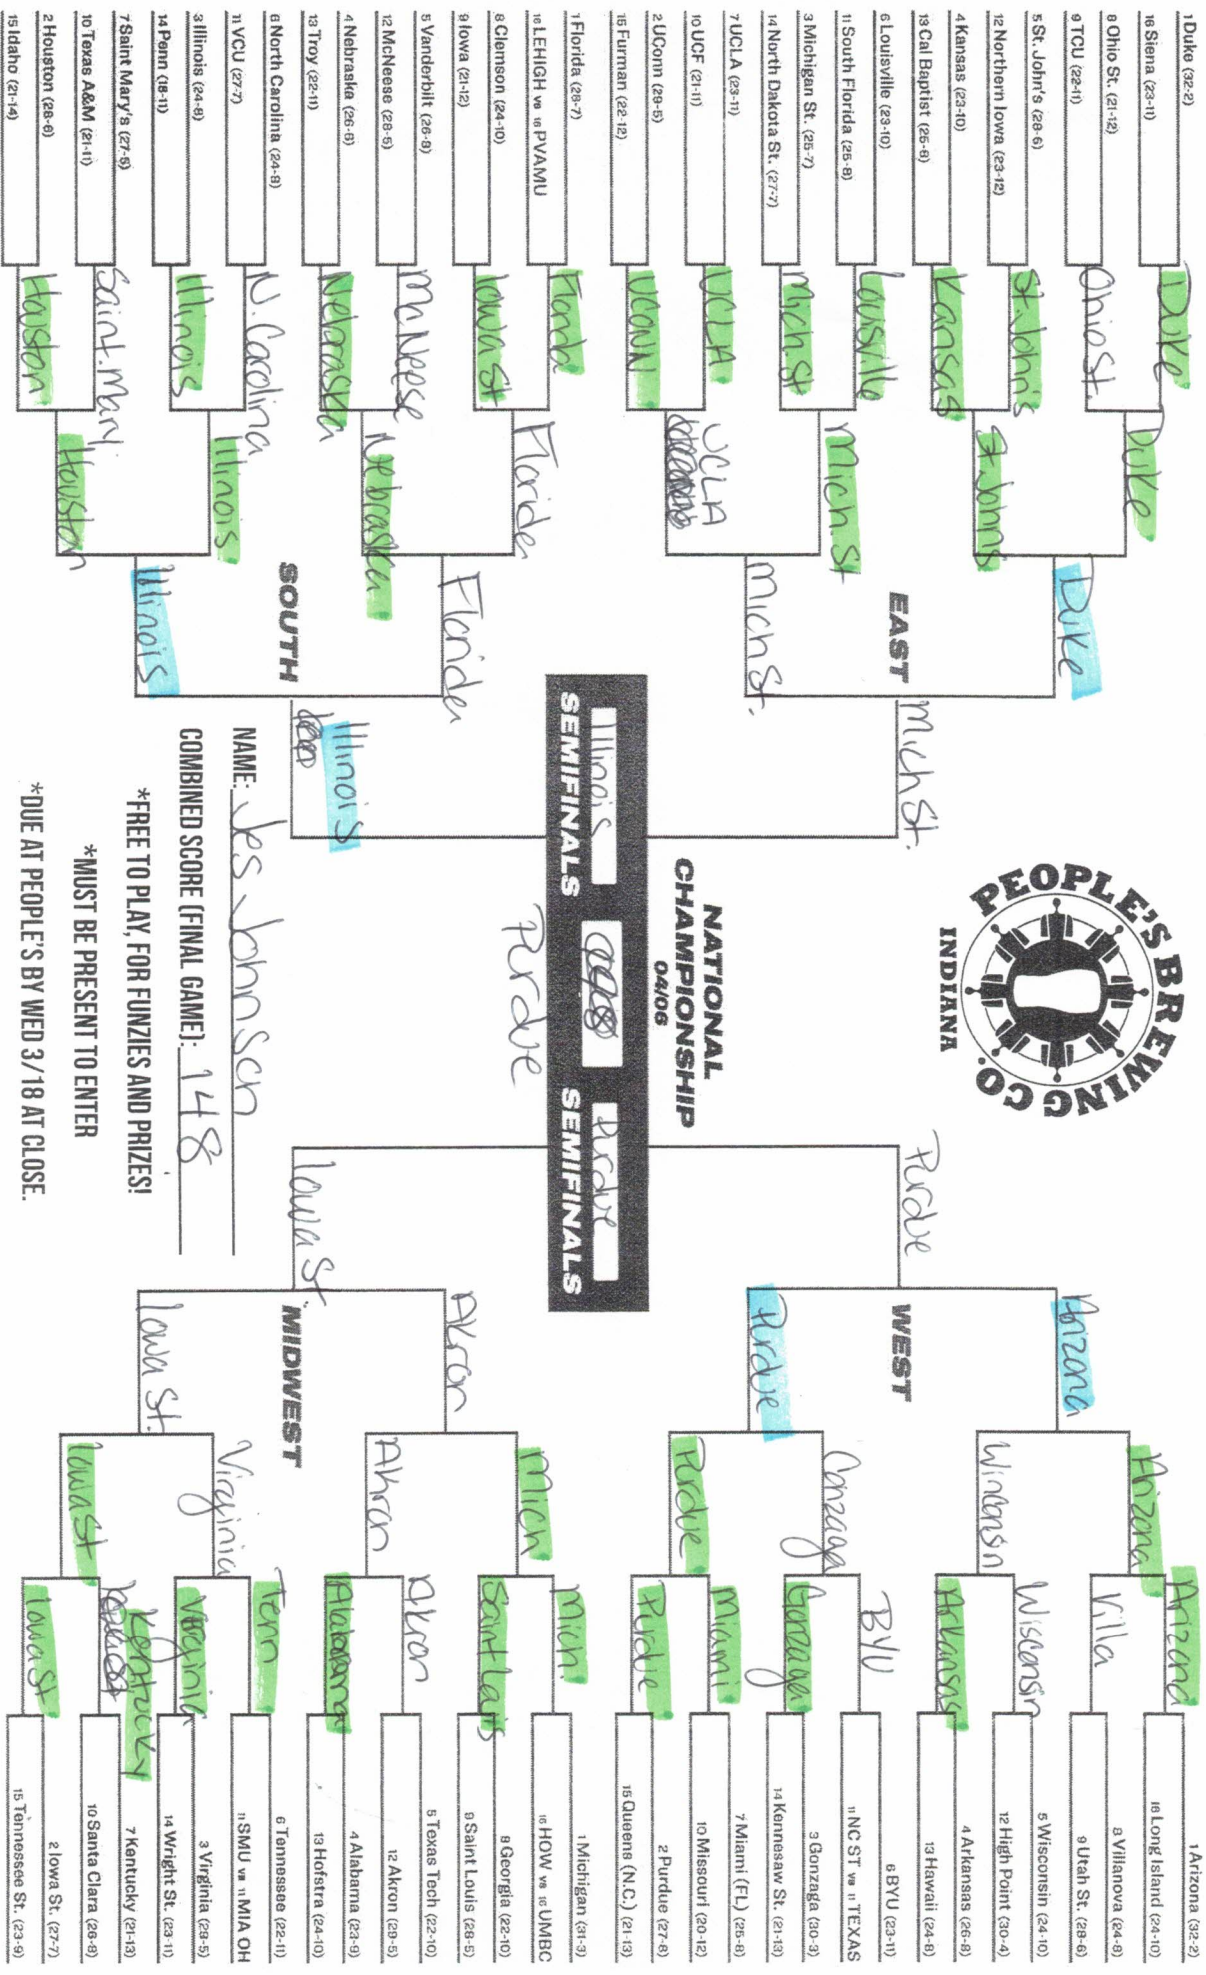

NATIONAL CHAMPIONSHIP 04/06

NAME: Des Johnson
COMBINED SCORE (FINAL GAME): 148
*FREE TO PLAY FOR FUNZIES AND PRIZES!
*MUST BE PRESENT TO ENTER

*DUE AT PEOPLE'S BY WED 3/18 AT CLOSE.
GOOD LUCK! PEOPLE'S BREWING COMPANY