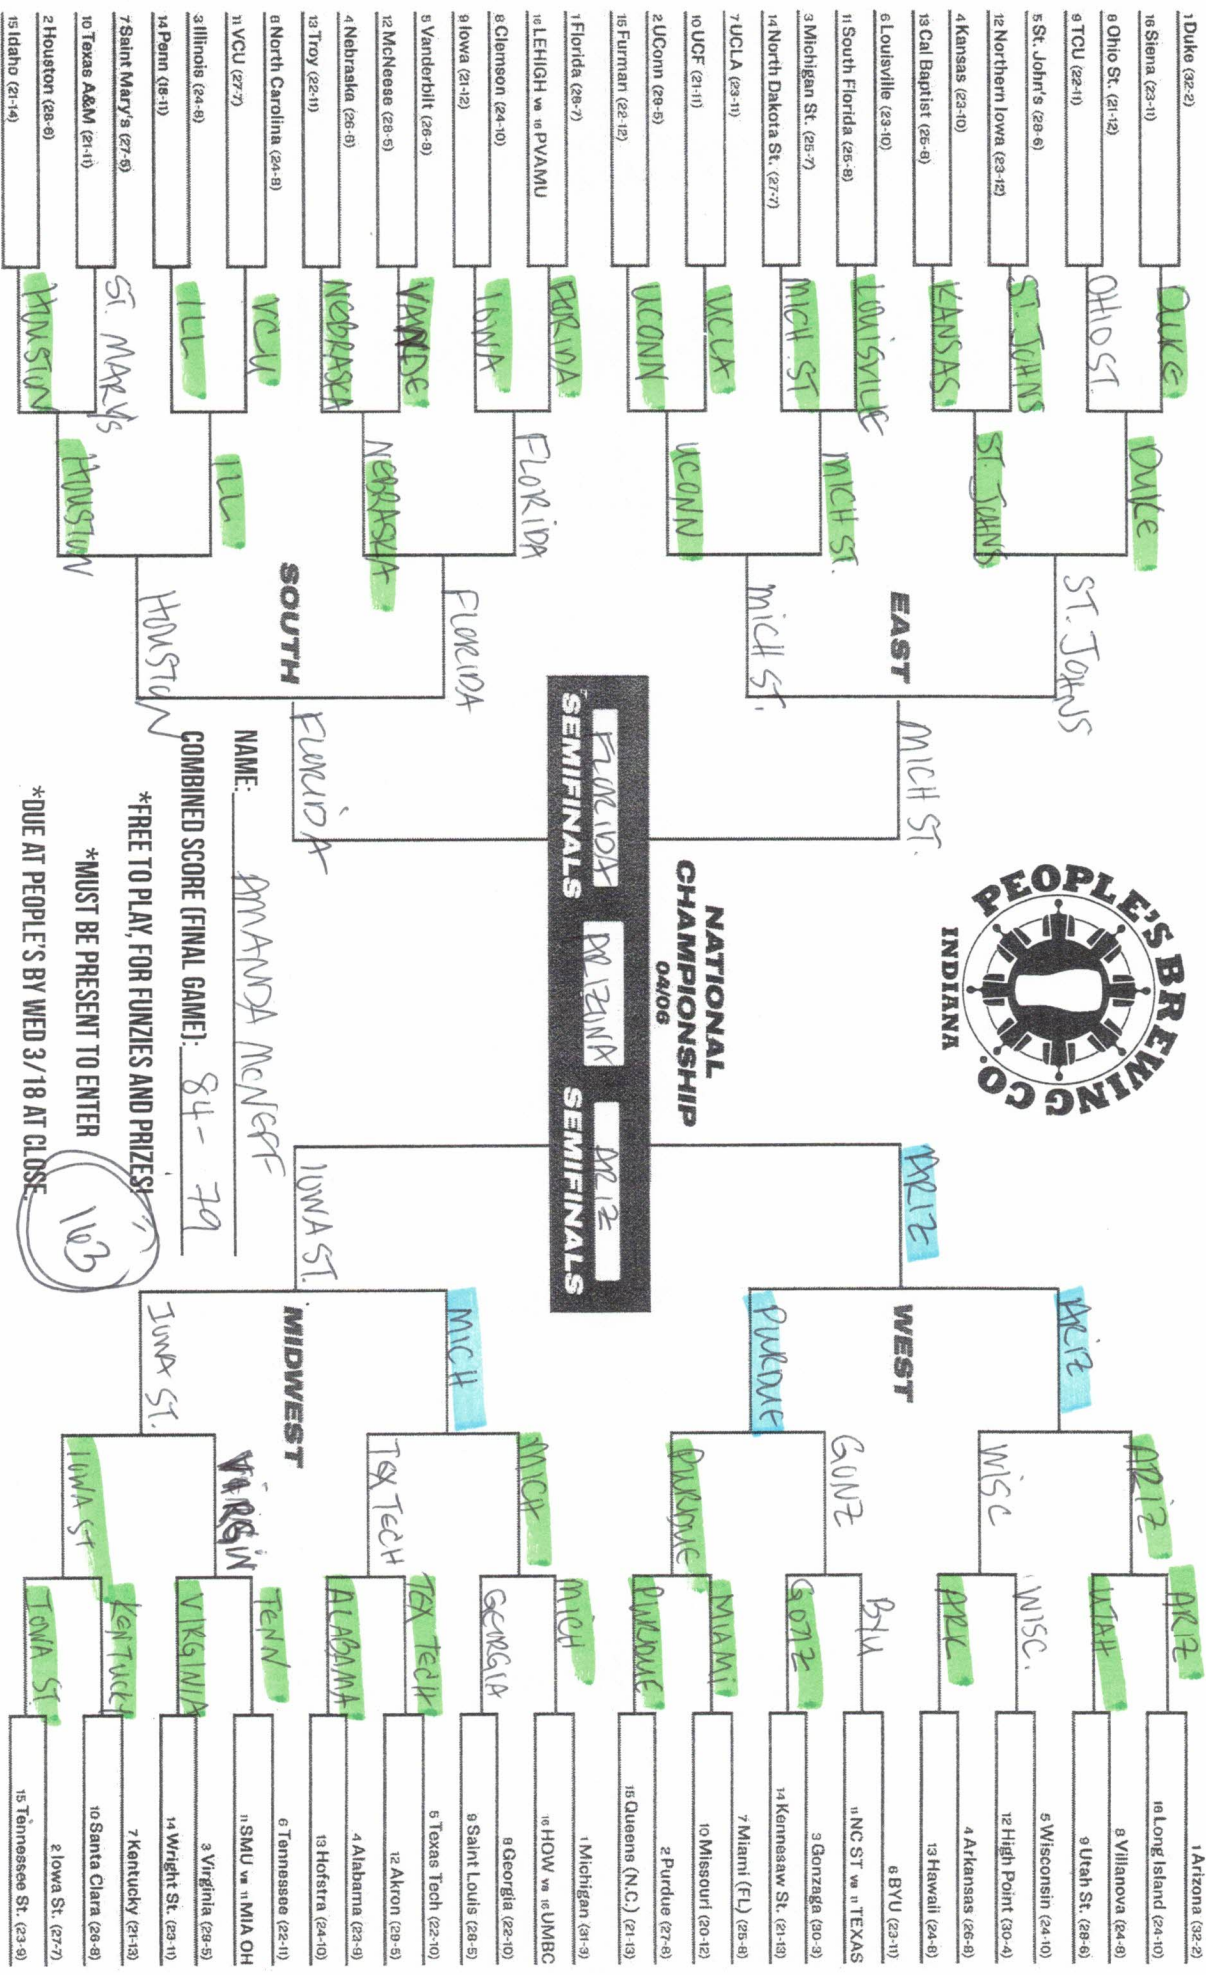

NATIONAL CHAMPIONSHIP 04/06

FLORIDA SEMIFINALS APR 12 MICHIGAN SEMIFINALS

NAME: AMANDA McNEFF
COMBINED SCORE (FINAL GAME): 84-79

103

- *FREE TO PLAY FOR FUNZIES AND PRIZES!
- *MUST BE PRESENT TO ENTER
- *DUE AT PEOPLE'S BY WED 3/18 AT CLOSE
- GOOD LUCK! PEOPLE'S BREWING COMPANY