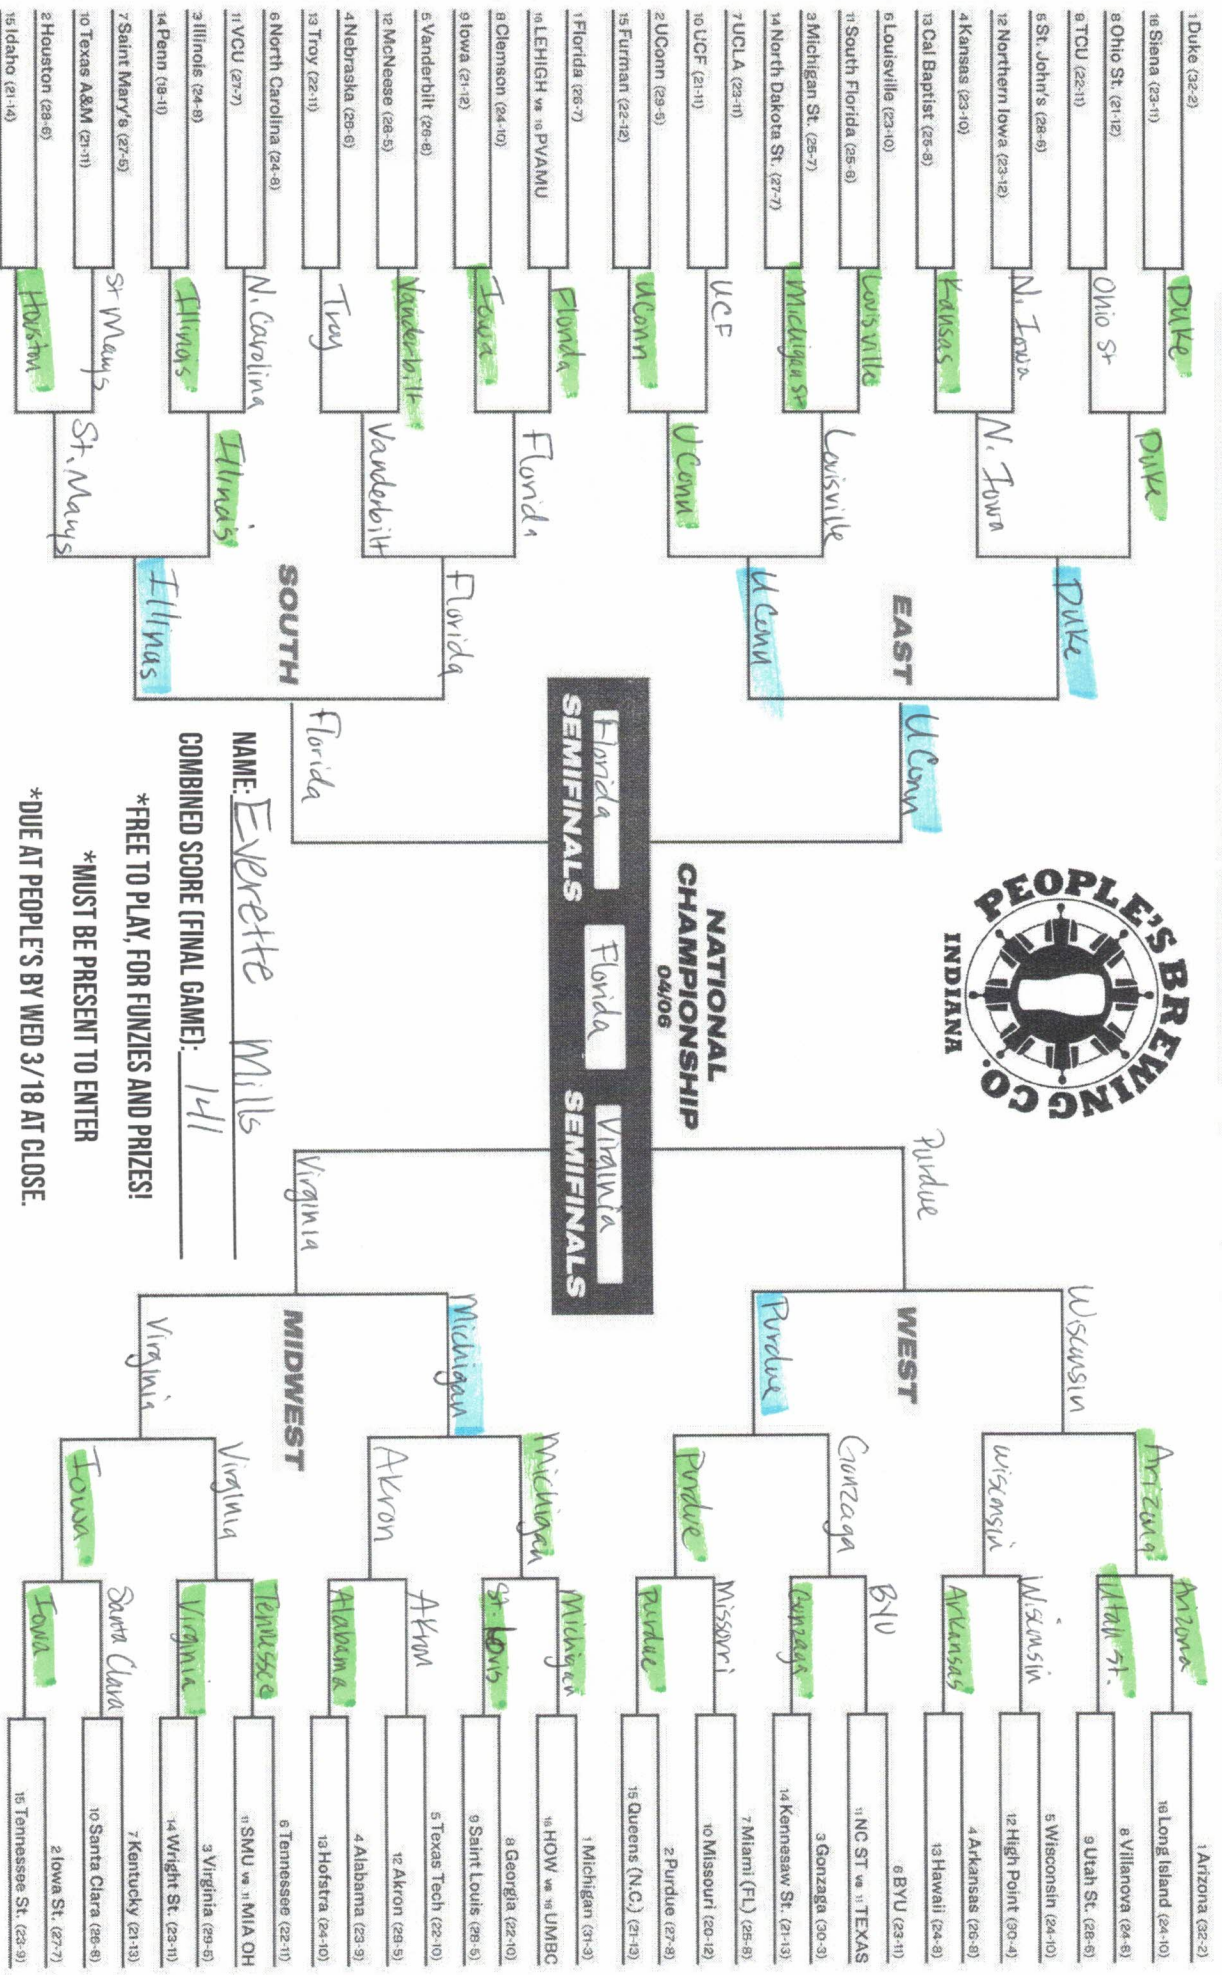

2026 NCAA DIVISION I MEN'S BASKETBALL CHAMPIONSHIP

FIRST ROUND 3/18-3/20	SECOND ROUND 3/21-3/22	SWEET 16® 3/26-3/27	ELITE EIGHT® 3/28-3/29	FINAL FOURS 4/4	FIRST FOUR® 3/17-3/18	FINAL FOURS 4/4	ELITE EIGHT® 3/28-3/29	SWEET 16® 3/26-3/27	SECOND ROUND 3/21-3/22	FIRST ROUND 3/18-3/20
1 Duke (22-2)	21	F	5	1	DAYTON 3/17-3/18		(18-17) Prairie View A&M 16 (19-16) Lehigh 16	(31-1) Miami (Ohio) 11 (20-13) SMU 11	16 UNBC (24-8) 16 Howard (23-10)	11 Texas (18-14) 11 NC State (20-13)

NAME: Everette Mills
COMBINED SCORE (FINAL GAME): 141

*FREE TO PLAY, FOR FUNZIES AND PRIZES!
*MUST BE PRESENT TO ENTER

*DUE AT PEOPLES BY WED 3/18 AT CLOSE.
GOOD LUCK! PEOPLES BREWING COMPANY