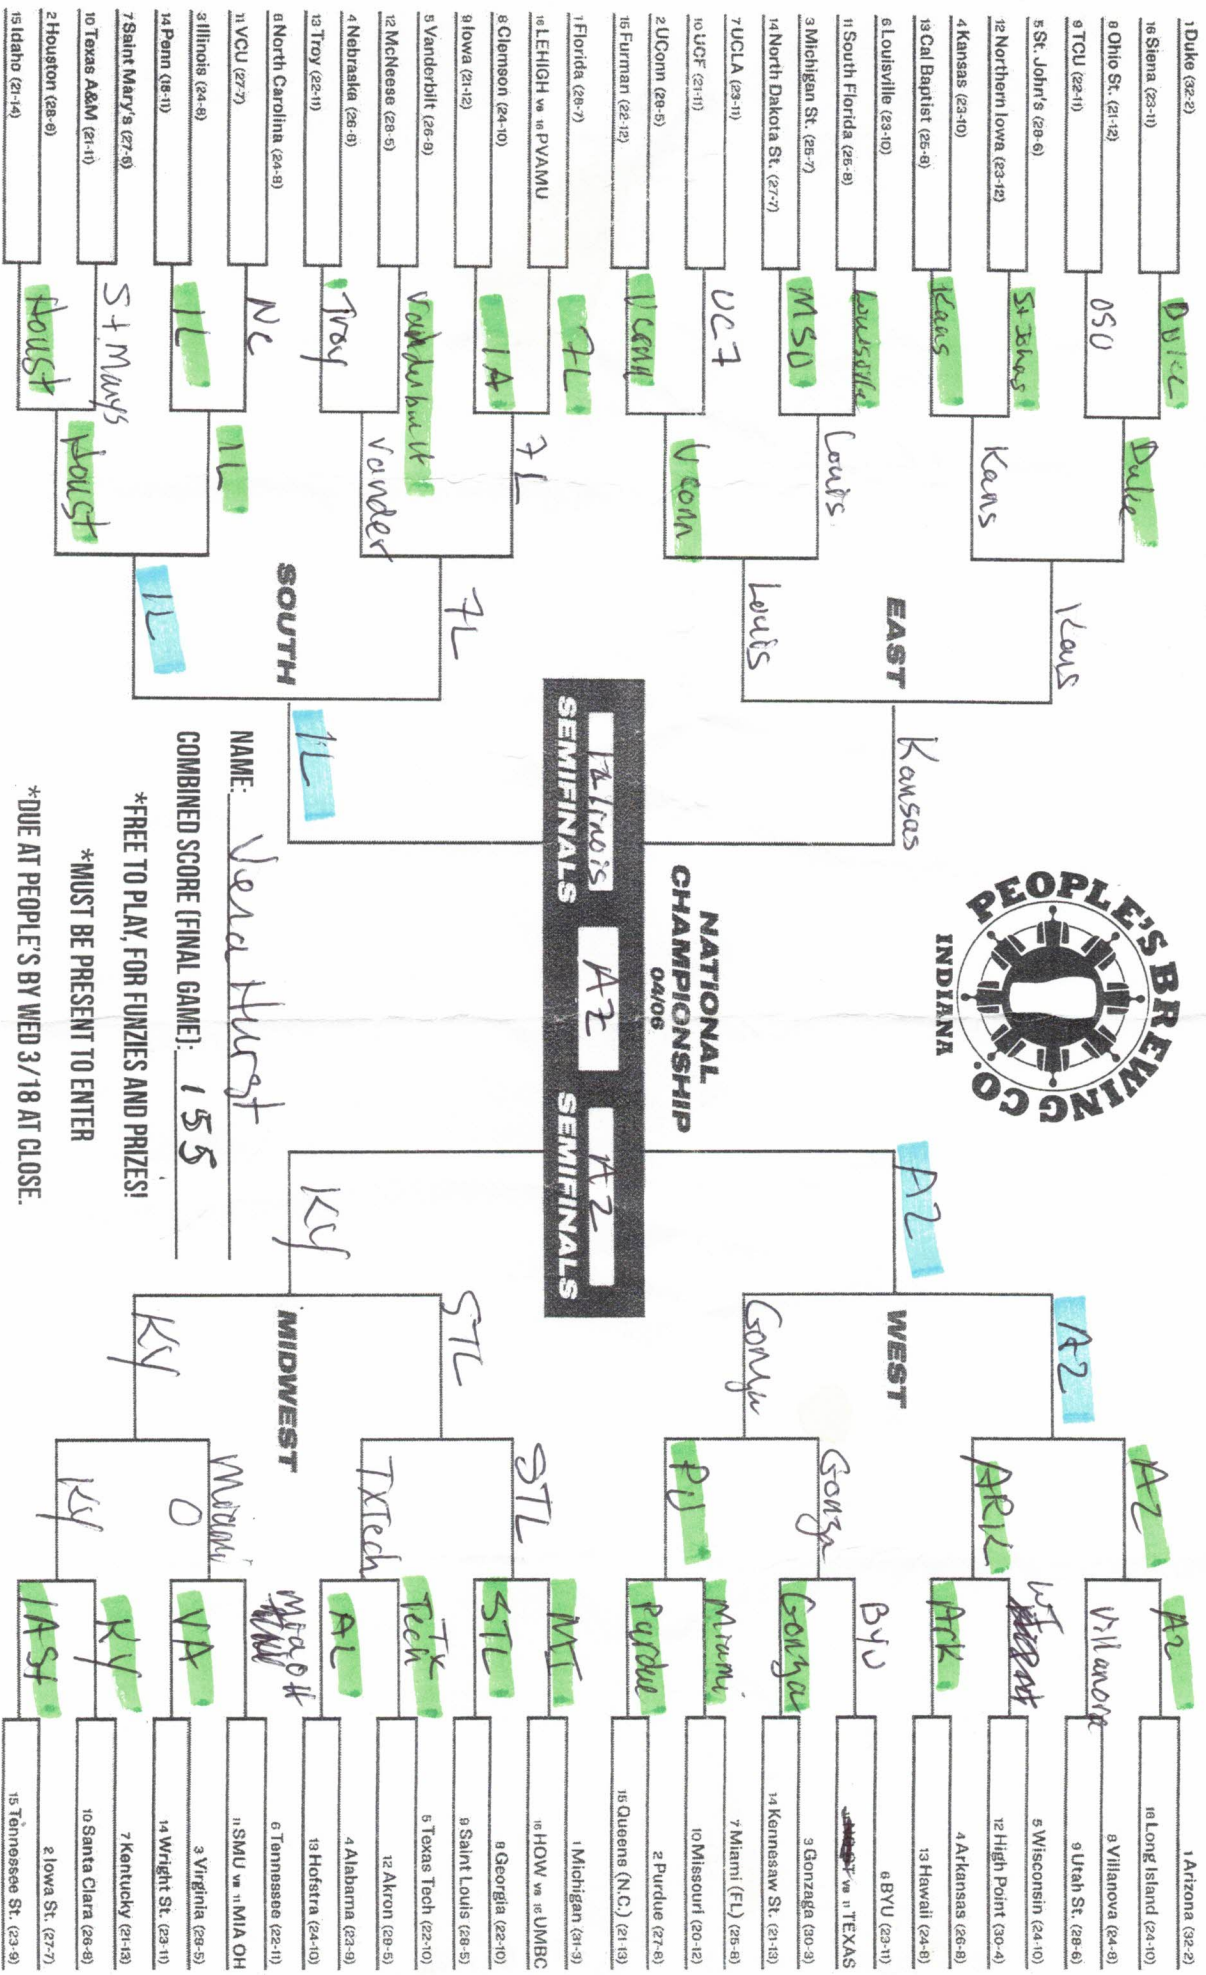

NATIONAL CHAMPIONSHIP 04/06