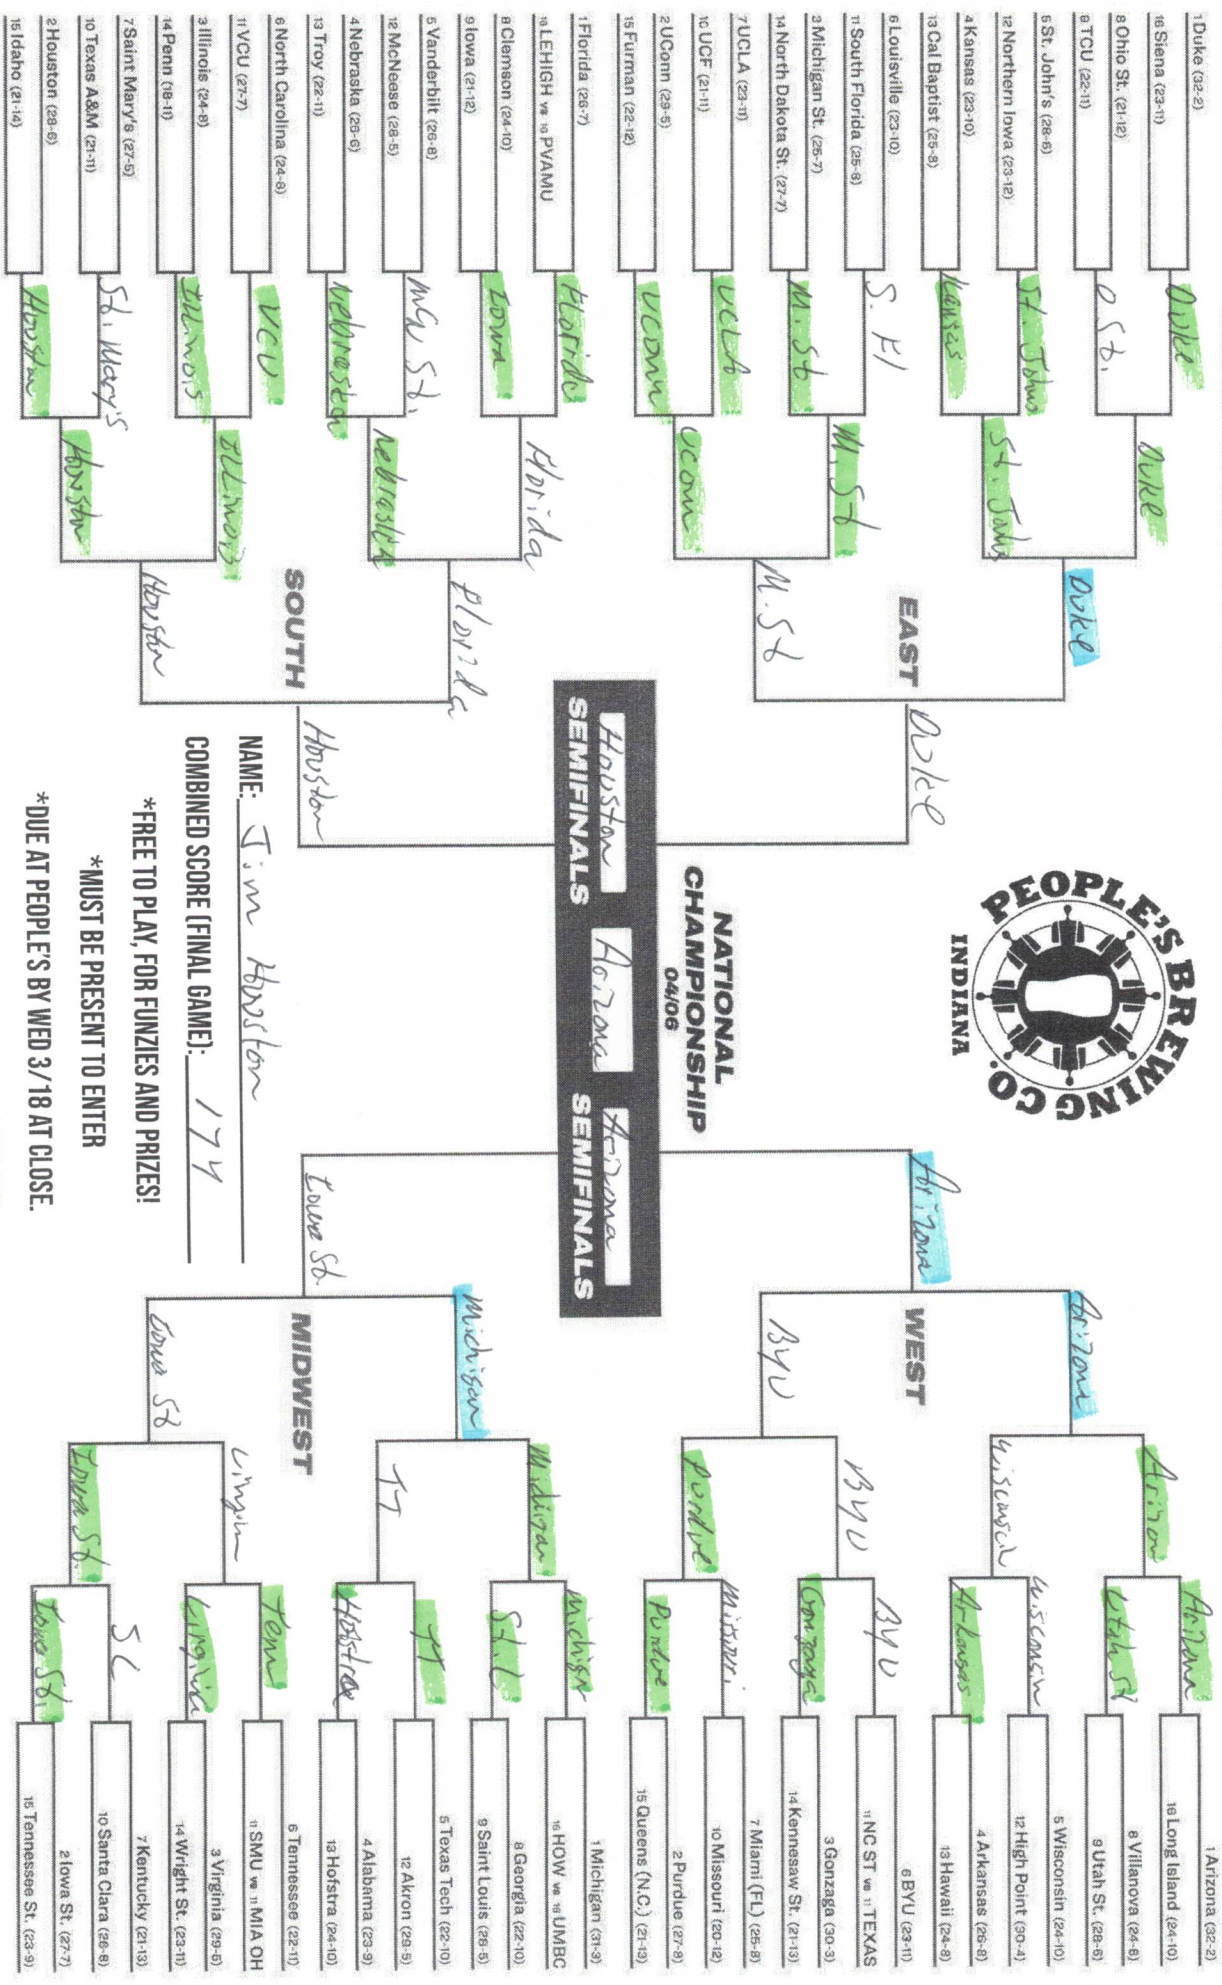

NATIONAL CHAMPIONSHIP 04/10/6

HOUSTON SEMIFINALS

ARIZONA SEMIFINALS

NAME: Tim Houston
COMBINED SCORE (FINAL GAME): 177

*FREE TO PLAY, FOR FUNZIES AND PRIZES!

*MUST BE PRESENT TO ENTER

*DUE AT PEOPLE'S BY WED 3/18 AT CLOSE.

GOOD LUCK! PEOPLE'S BREWING COMPANY