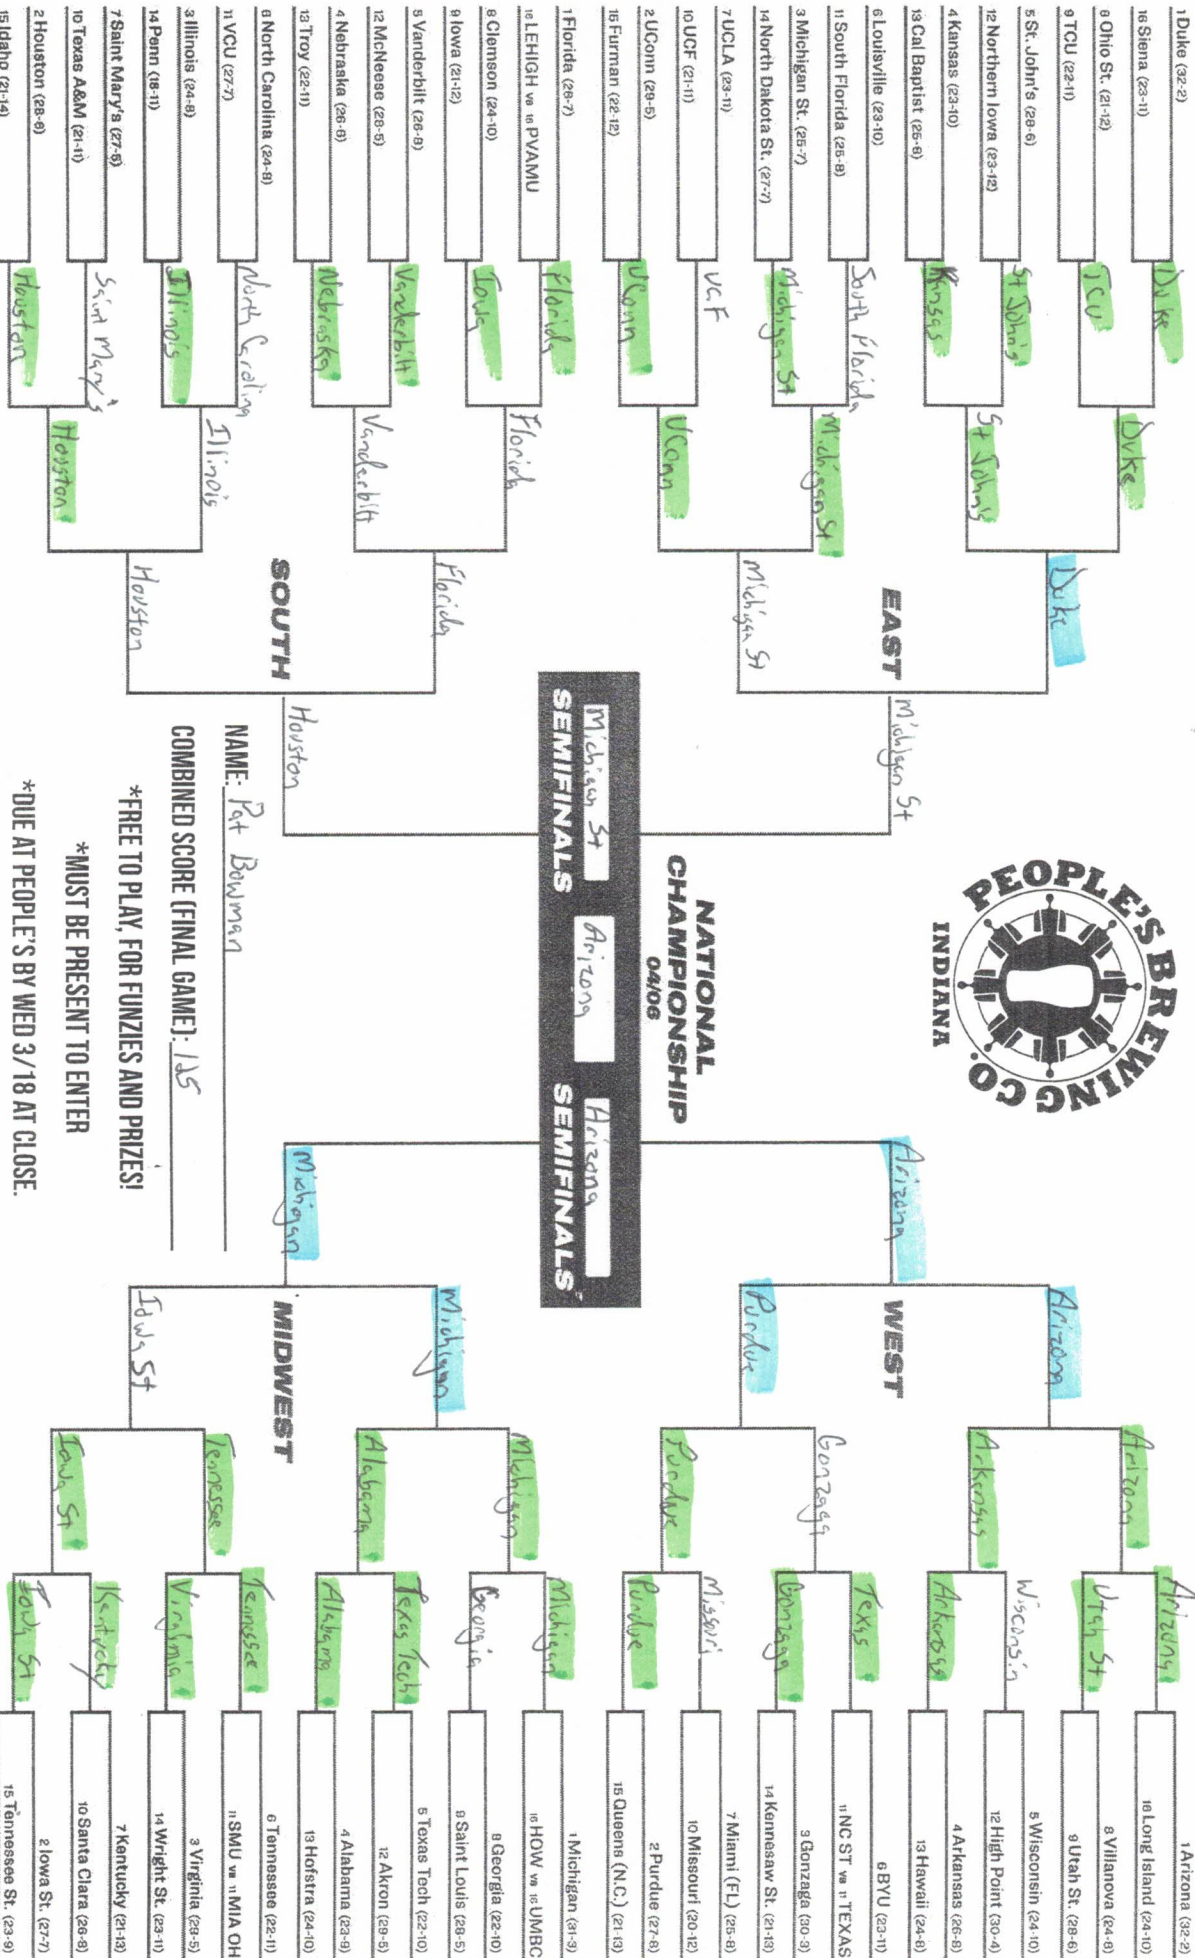

NATIONAL CHAMPIONSHIP 04/06

SEMIFINALS SEMIFINALS

NAME: Pat Bowman
COMBINED SCORE (FINAL GAME): 125

*FREE TO PLAY, FOR FUNZIES AND PRIZES!
*MUST BE PRESENT TO ENTER
*DUE AT PEOPLE'S BY WED 3/18 AT CLOSE.
GOOD LUCK! PEOPLE'S BREWING COMPANY