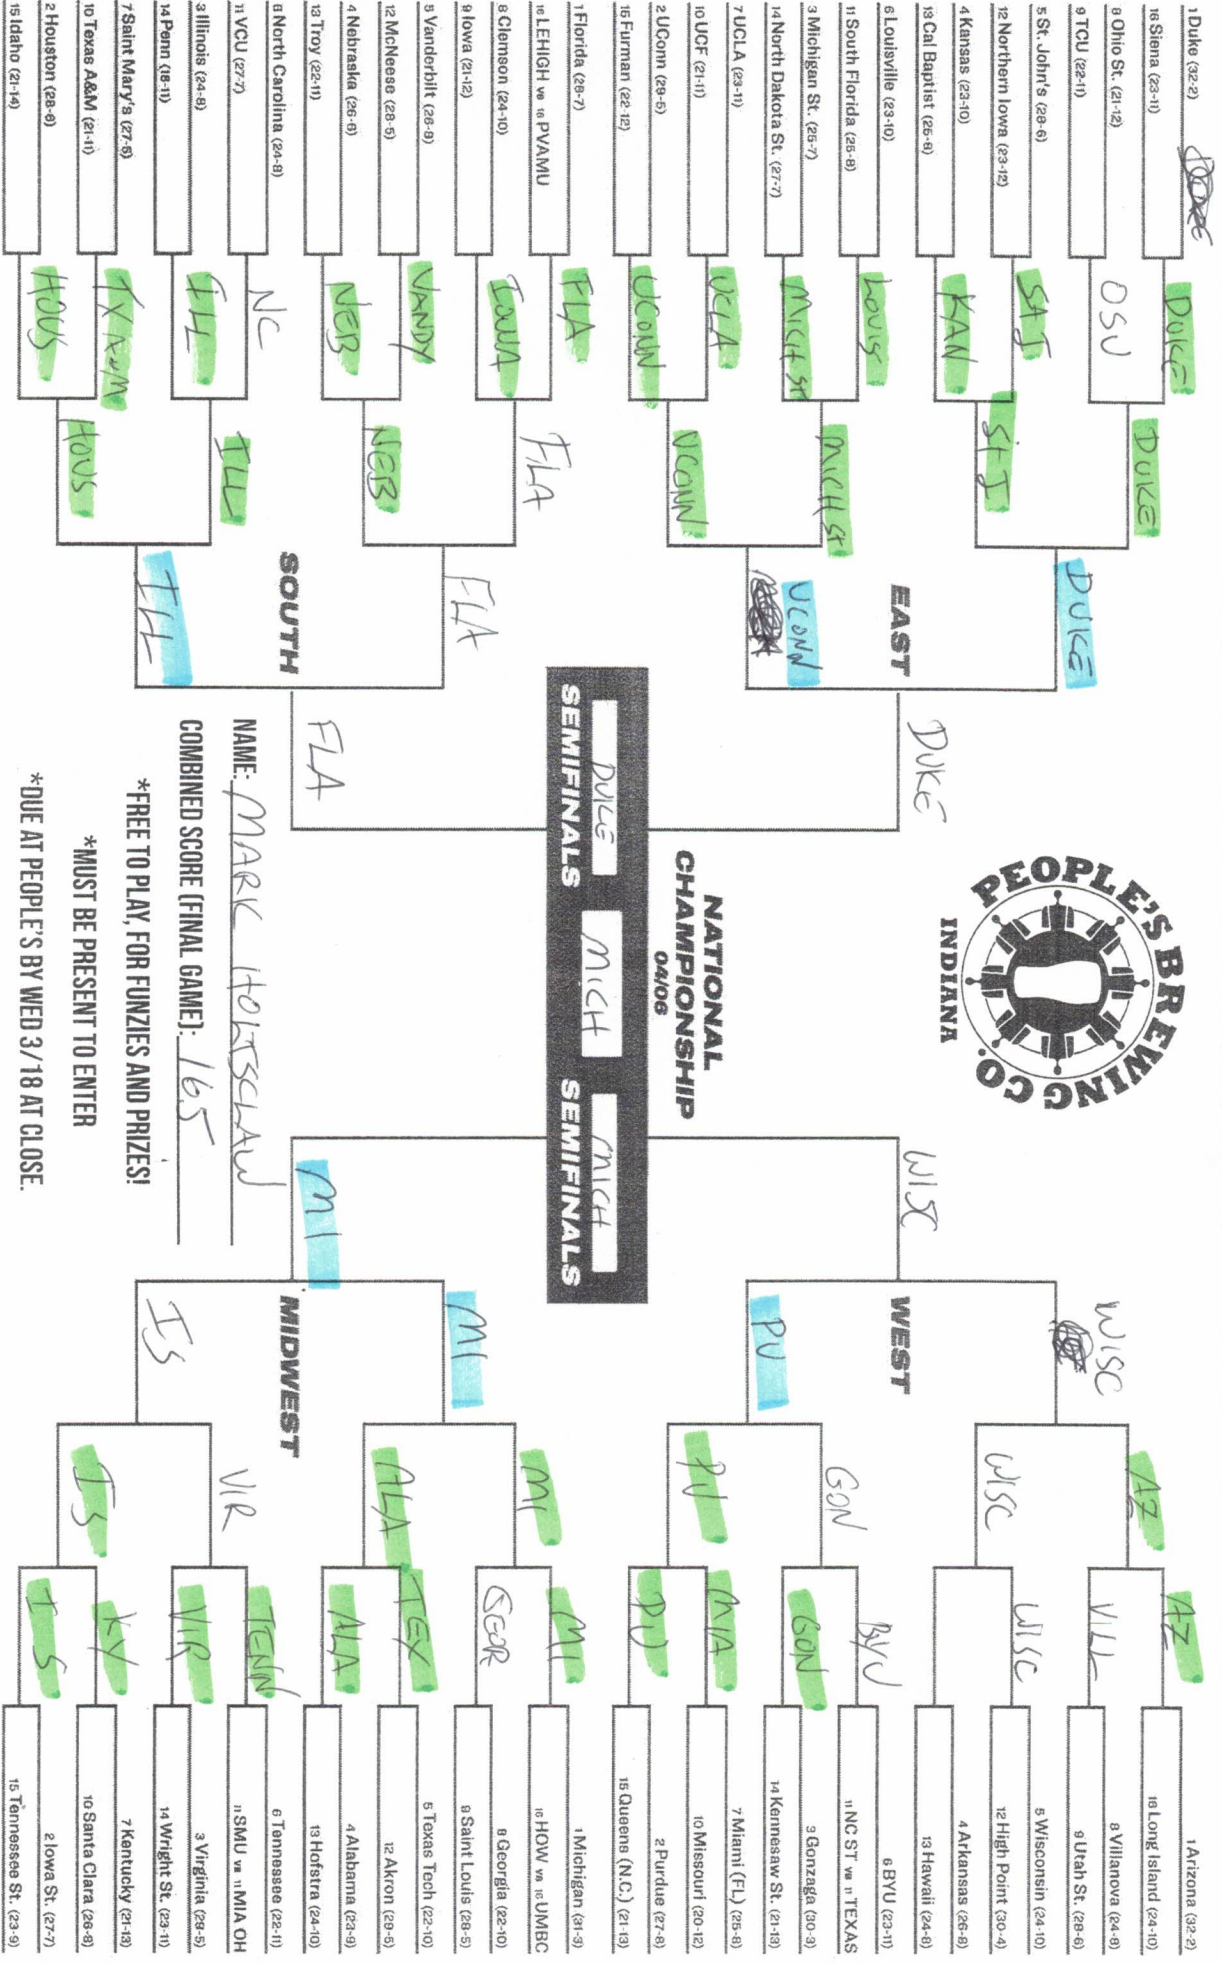

NATIONAL CHAMPIONSHIP 04/06

SEMIFINALS

NAME: MARK HORSSELD
COMBINED SCORE (FINAL GAME): 165
*FREE TO PLAY, FOR FUNZIES AND PRIZES!
*MUST BE PRESENT TO ENTER
*DUE AT PEOPLE'S BY WED 3/18 AT CLOSE.
GOOD LUCK! PEOPLE'S BREWING COMPANY