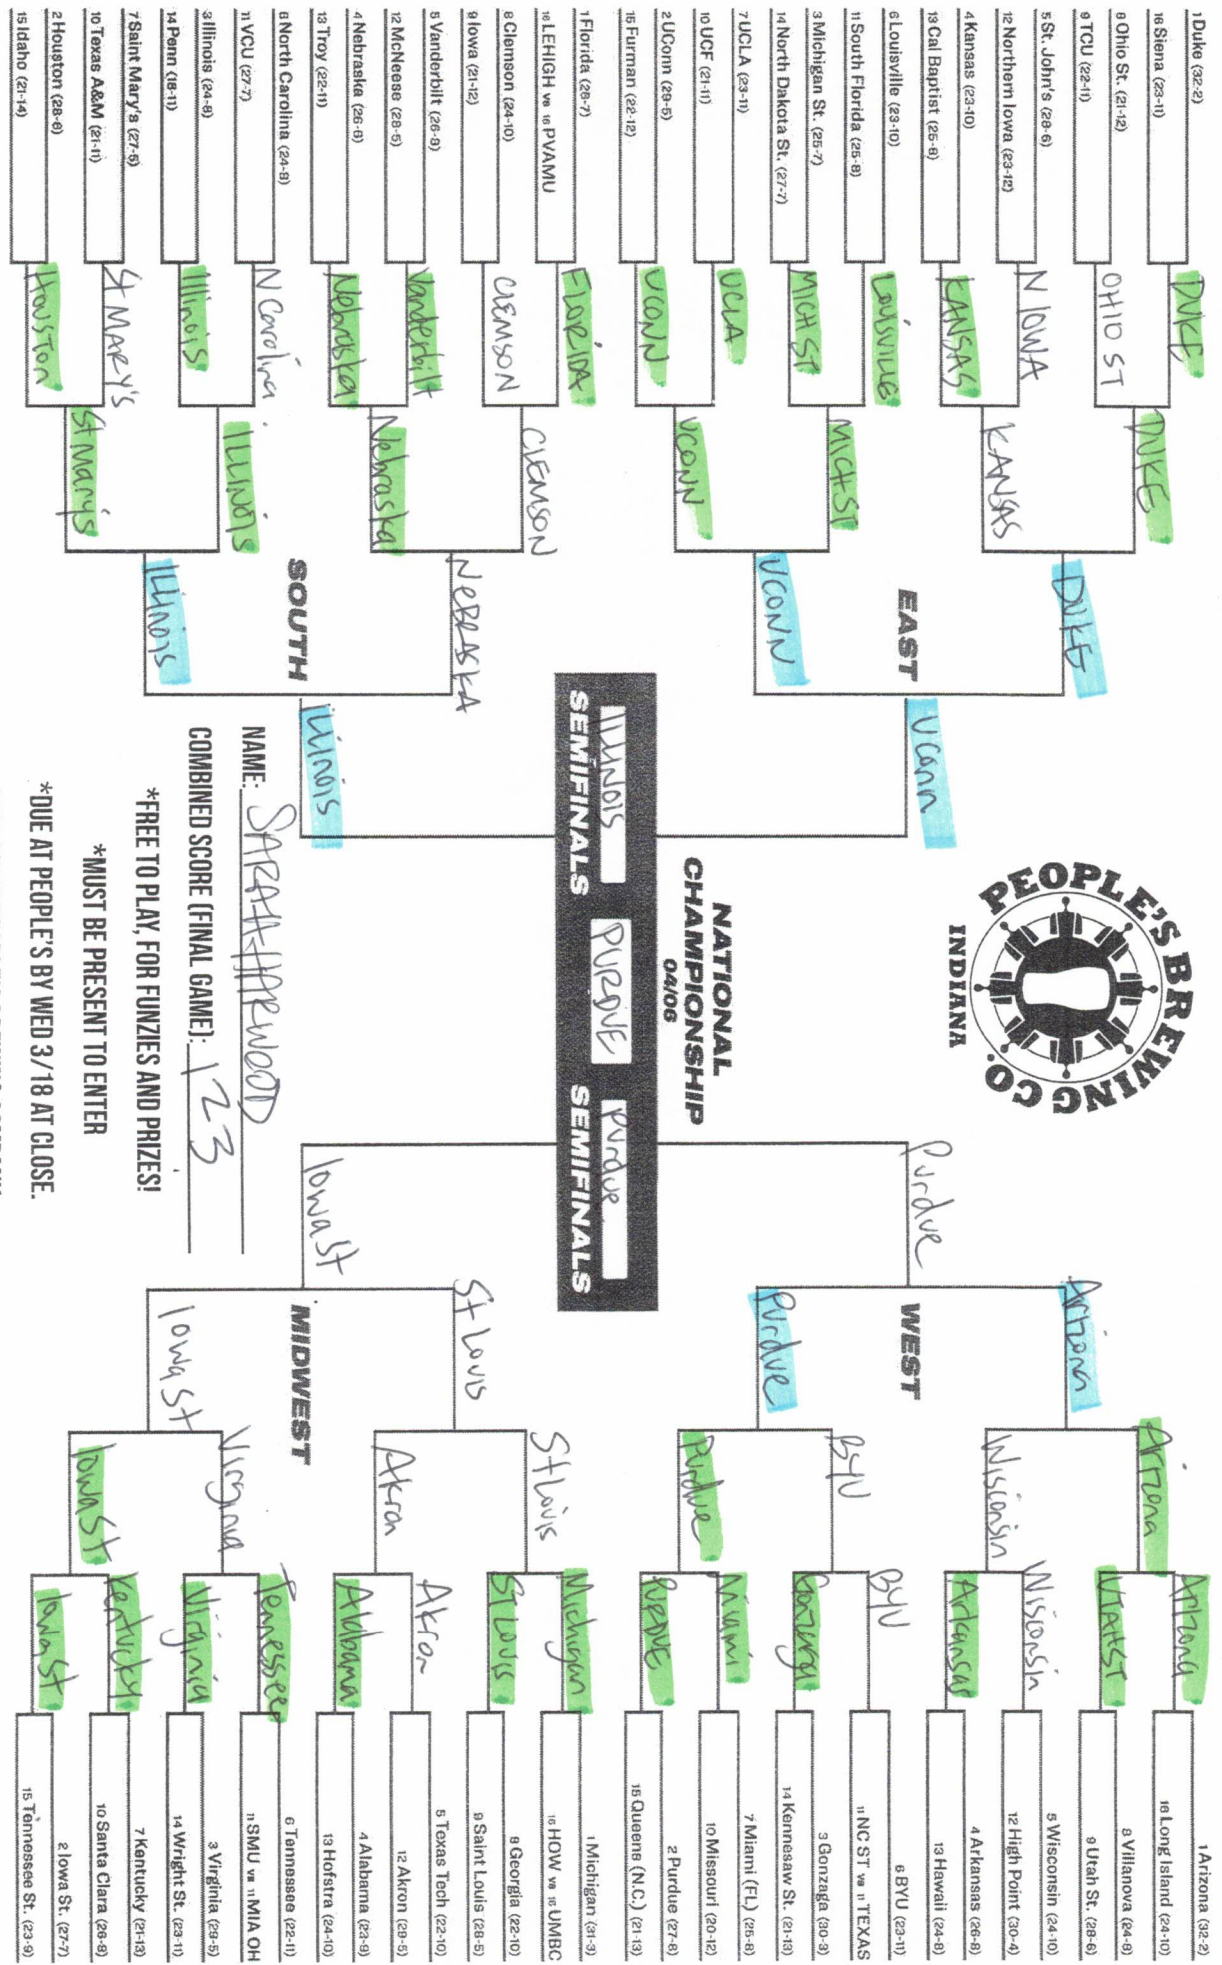

*FREE TO PLAY, FOR FUNZIES AND PRIZES!

*MUST BE PRESENT TO ENTER

*DUE AT PEOPLE'S BY WED 3/18 AT CLOSE.

GOOD LUCK! PEOPLE'S BREWING COMPANY

2026 NCAA DIVISION I MEN'S BASKETBALL CHAMPIONSHIP

FIRST ROUND 3/18-3/20	SECOND ROUND 3/21-3/22	SWEET 16® 3/26-3/27	ELITE EIGHT® 3/28-3/29	FINAL FOURS 4/4	FIRST FOUR® 4/4	FINAL FOURS 4/6	ELITE EIGHT® 3/28-3/29	SWEET 16® 3/26-3/27	SECOND ROUND 3/21-3/22	FIRST ROUND 3/18-3/20
16 UMBC (24-8) 16 Howard (23-10)	24	9	5	2	FIRST FOUR®	DAYTON 3/17-3/18	(18-17) Prairie View A&M 16 (18-10) Lehigh 16	(31-1) Miami (Ohio) 11 (20-13) SMU 11	18 Long Island (24-10) 9 Villanova (24-8) 8 Utah St. (28-6) 5 Wisconsin (24-10) 4 Arkansas (28-8) 13 Hawaii (24-8) 6 BYU (23-11) 11 NC ST vs 11 TEXAS	3 Gonzaga (30-8) 14 Kennesaw St. (21-13) 7 Miami (FL) (25-8) 10 Missouri (20-12) 2 Purdue (27-8) 15 Queens (N.C.) (21-13) 1 Michigan (31-3) 16 HOW vs 16 UMBC 8 Georgia (22-10) 9 Saint Louis (28-5) 5 Texas Tech (22-10) 12 Akron (23-5) 4 Alabama (23-9) 13 Hofstra (24-10) 6 Tennessee (22-11) 11 SMU vs 11 MIA OH 3 Virginia (29-5) 14 Wright St. (23-11) 7 Kentucky (21-13) 10 Santa Clara (28-8) 2 Iowa St. (27-7) 15 Tennessee St. (23-9)

NATIONAL CHAMPIONSHIP 04/06

ILLINOIS PURDUE PURDUE SEMIFINALS SEMIFINALS

NAME: SARAH FLEWOOD

COMBINED SCORE (FINAL GAME): 123

*FREE TO PLAY, FOR FUNZIES AND PRIZES!

*MUST BE PRESENT TO ENTER

*DUE AT PEOPLE'S BY WED 3/18 AT CLOSE.