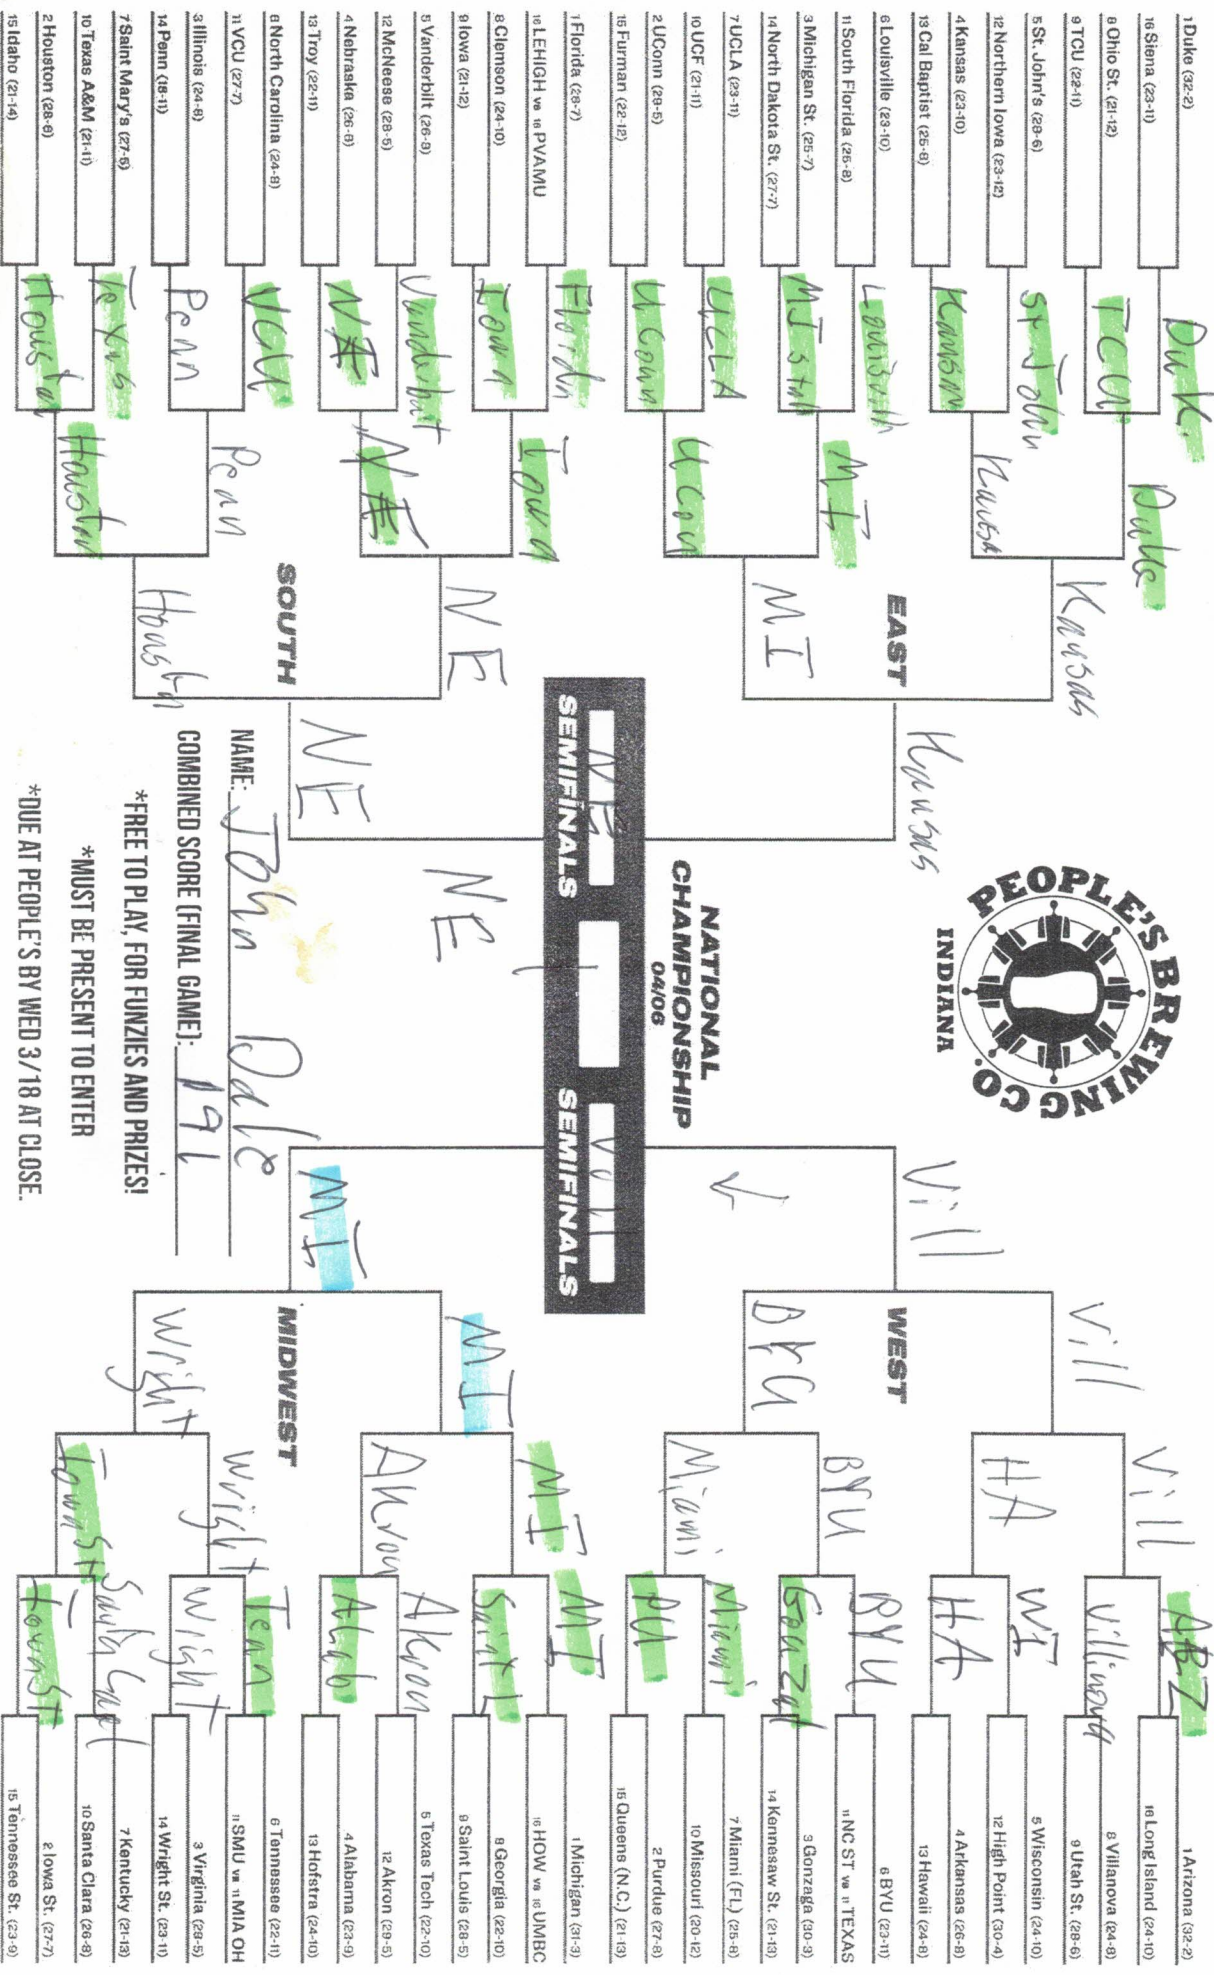

NATIONAL CHAMPIONSHIP 04/06

NAME: John Dale
COMBINED SCORE (FINAL GAME): 191

*FREE TO PLAY, FOR FUNZIES AND PRIZES!
*MUST BE PRESENT TO ENTER

*DUE AT PEOPLE'S BY WED 3/18 AT CLOSE.
GOOD LUCK! PEOPLE'S BREWING COMPANY