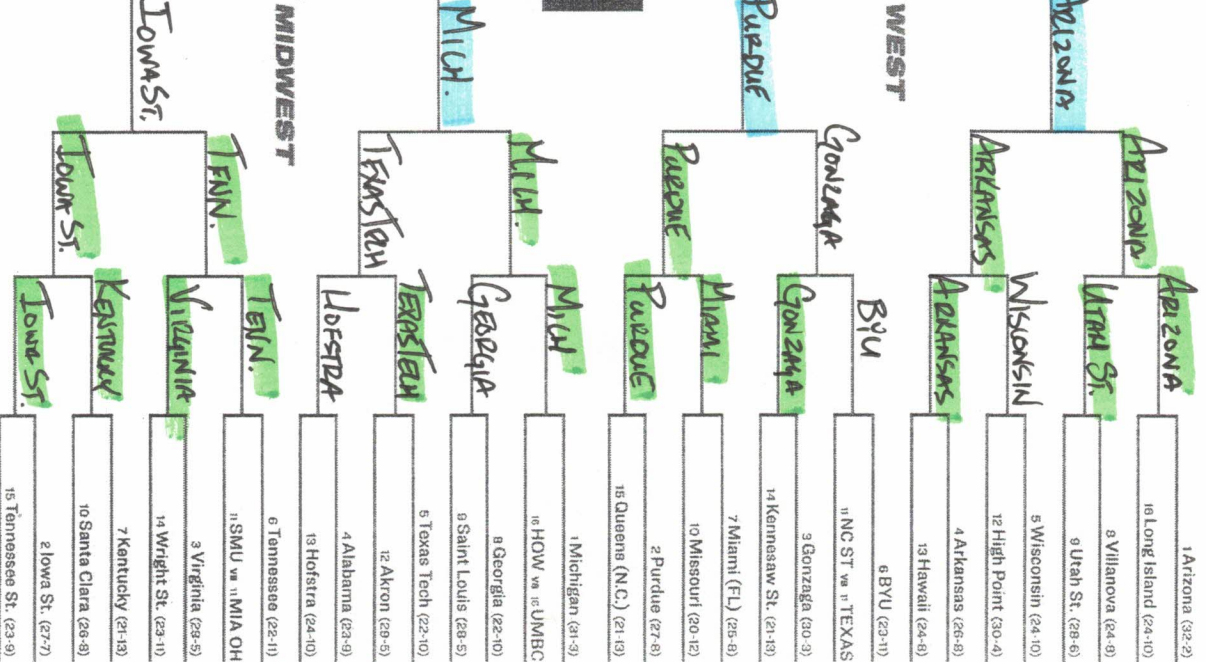

NATIONAL CHAMPIONSHIP 04/106

NAME: Chris Johnson

COMBINED SCORE (FINAL GAME): 149

*FREE TO PLAY, FOR FUNZIES AND PRIZES!

*MUST BE PRESENT TO ENTER

*DUE AT PEOPLE'S BY WED 3/18 AT CLOSE.

GOOD LUCK! PEOPLE'S BREWING COMPANY