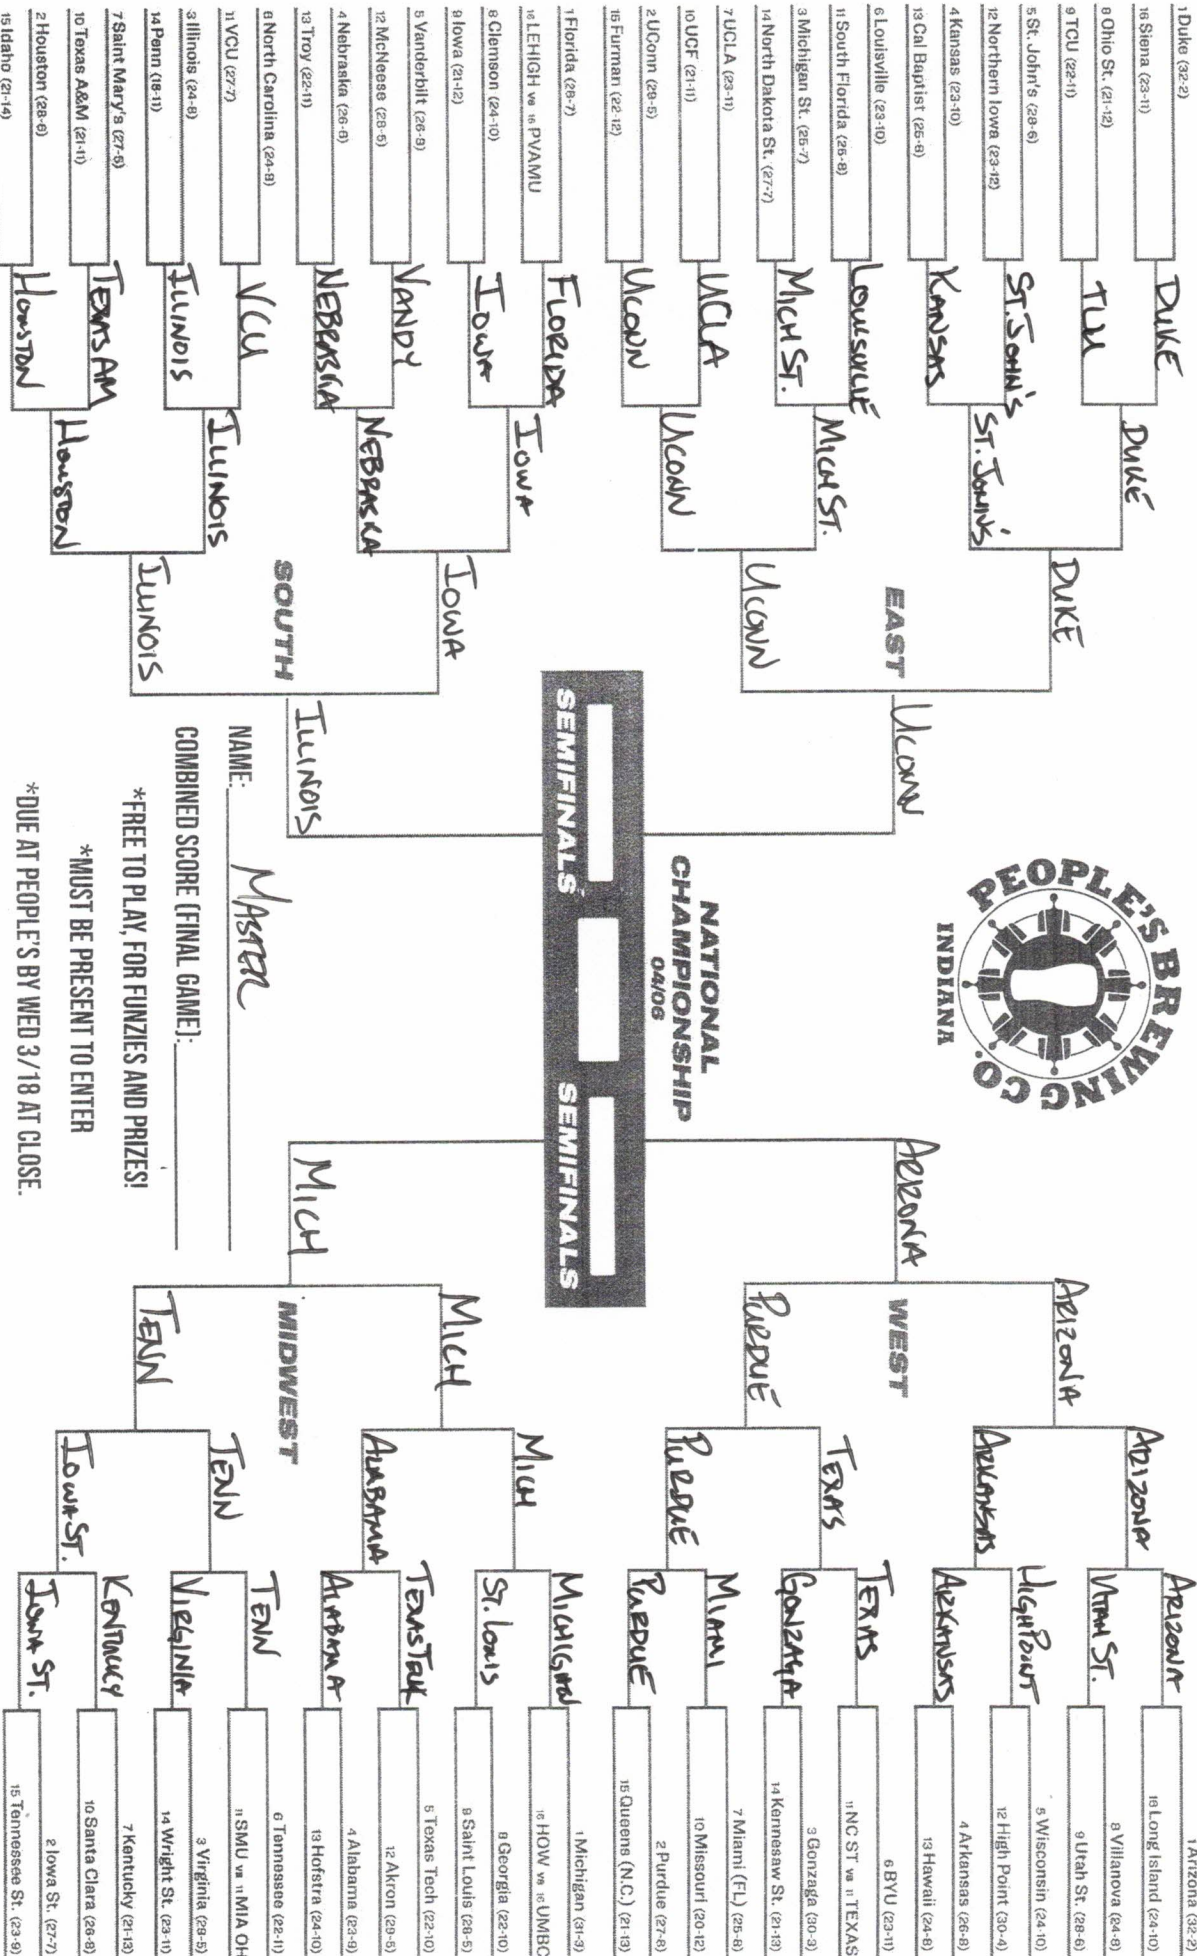

NATIONAL CHAMPIONSHIP 04/06

SEMIFINALS

NAME: Myster

COMBINED SCORE (FINAL GAME): _____

*FREE TO PLAY, FOR FUNZIES AND PRIZES!

*MUST BE PRESENT TO ENTER

*DUE AT PEOPLE'S BY WED 3/18 AT CLOSE.

GOOD LUCK! PEOPLE'S BREWING COMPANY