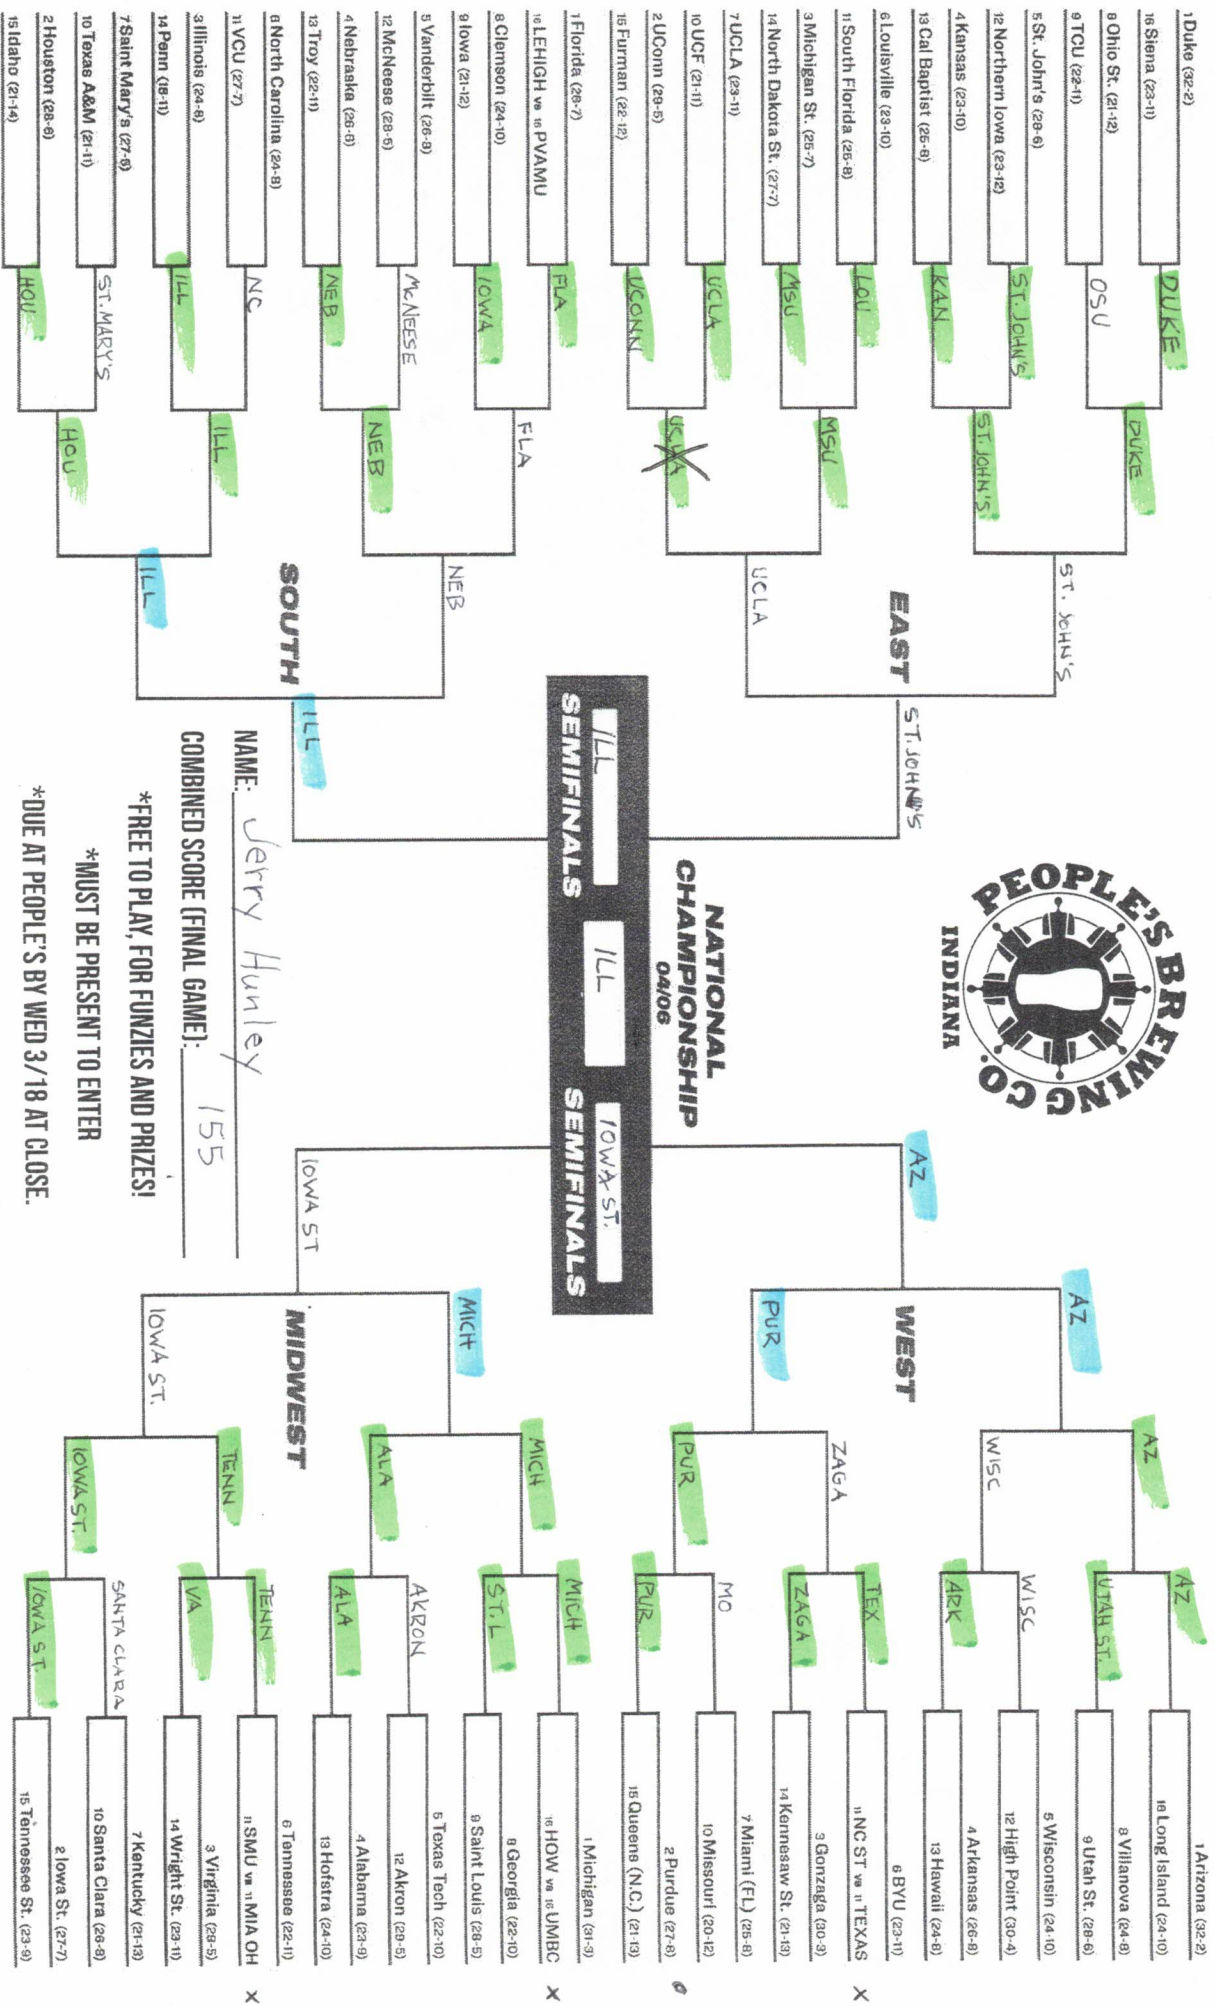

NATIONAL CHAMPIONSHIP 04/06

SEMIFINALS ILL ILL IOWA ST. SEMIFINALS

NAME: Jerry Hunley
COMBINED SCORE (FINAL GAME): 155

*FREE TO PLAY FOR FUNZIES AND PRIZES!
*MUST BE PRESENT TO ENTER

*DUE AT PEOPLE'S BY WED 3/18 AT CLOSE.
GOOD LUCK! PEOPLE'S BREWING COMPANY