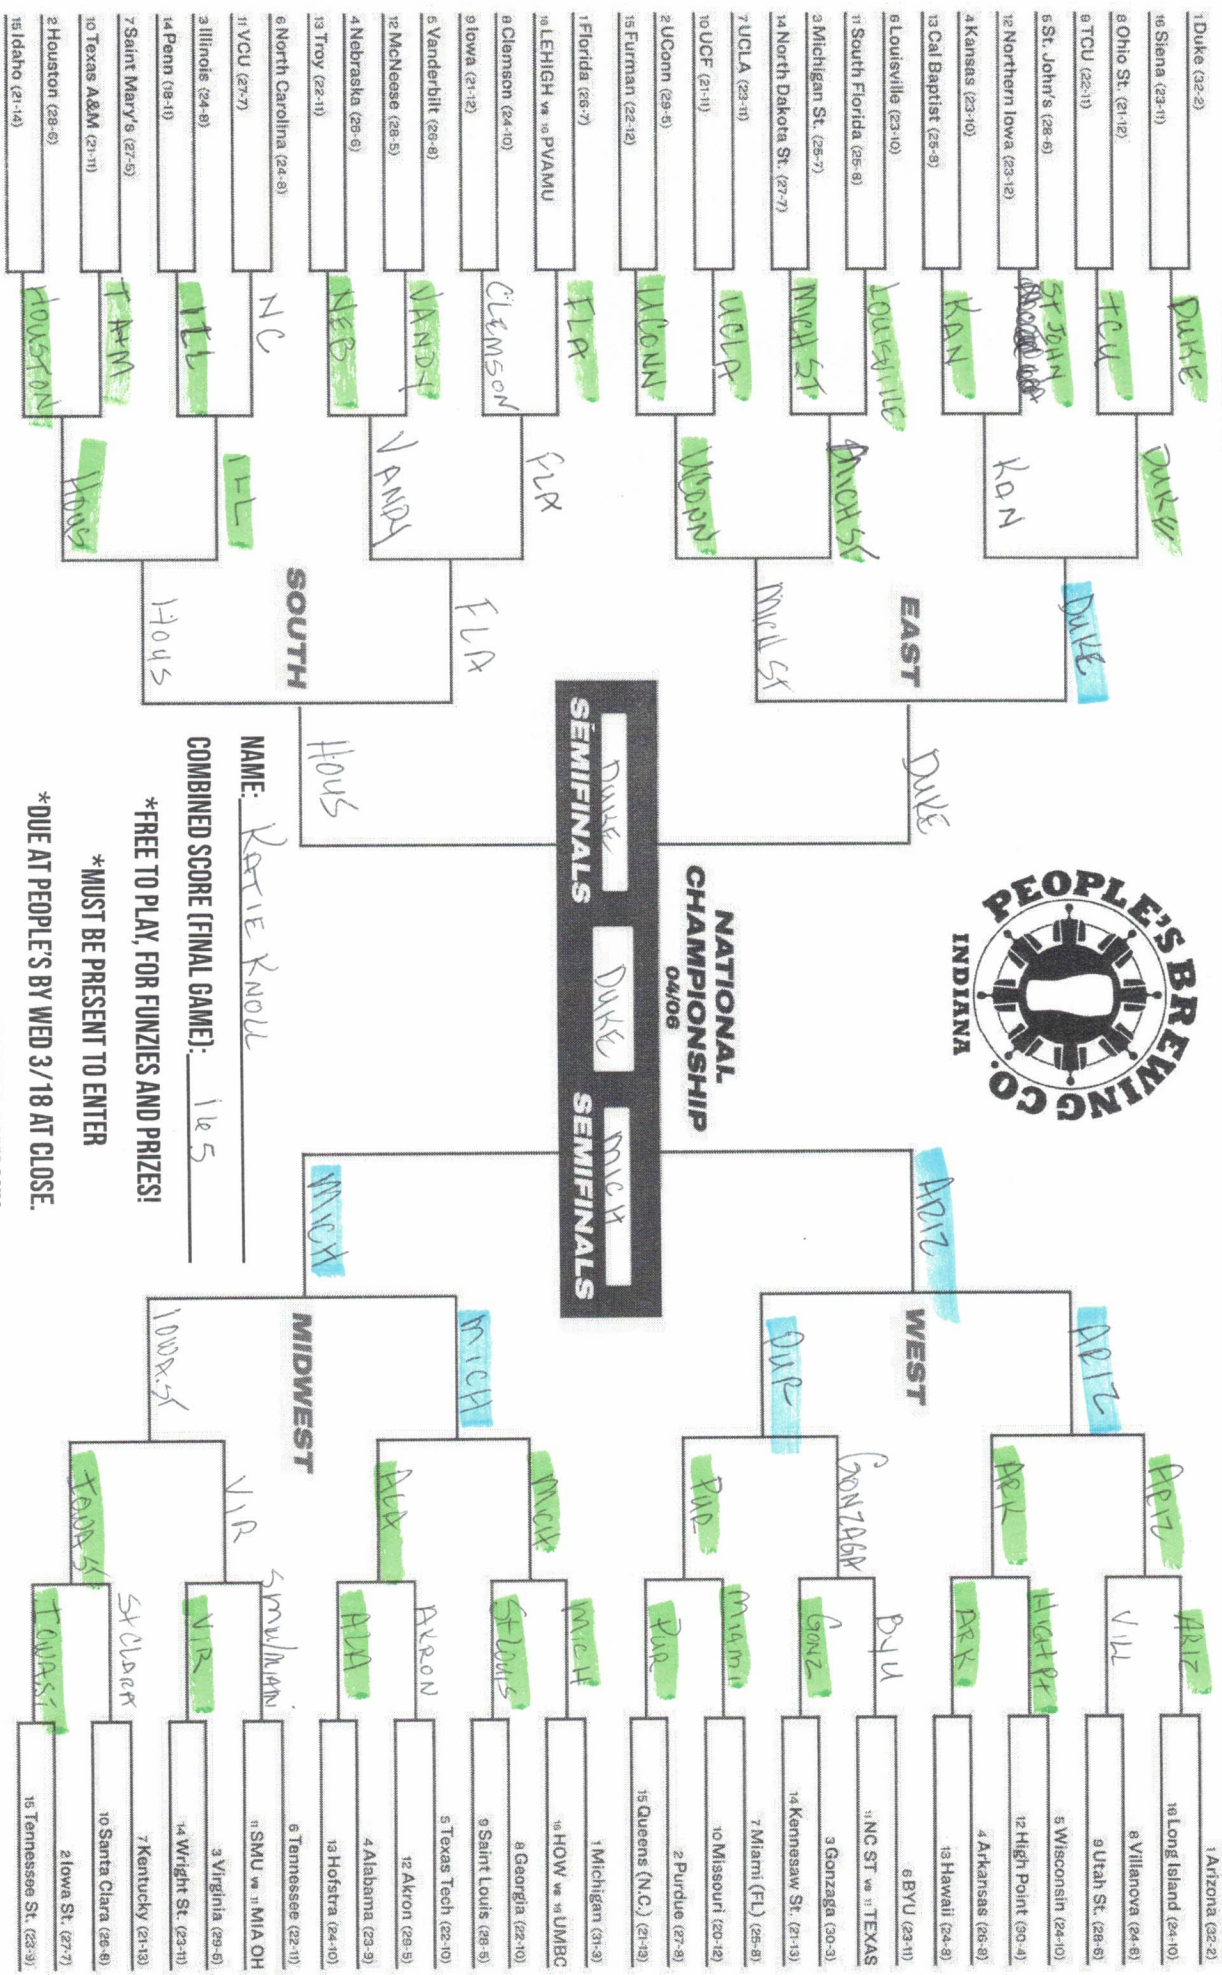

NATIONAL CHAMPIONSHIP 04/10/6