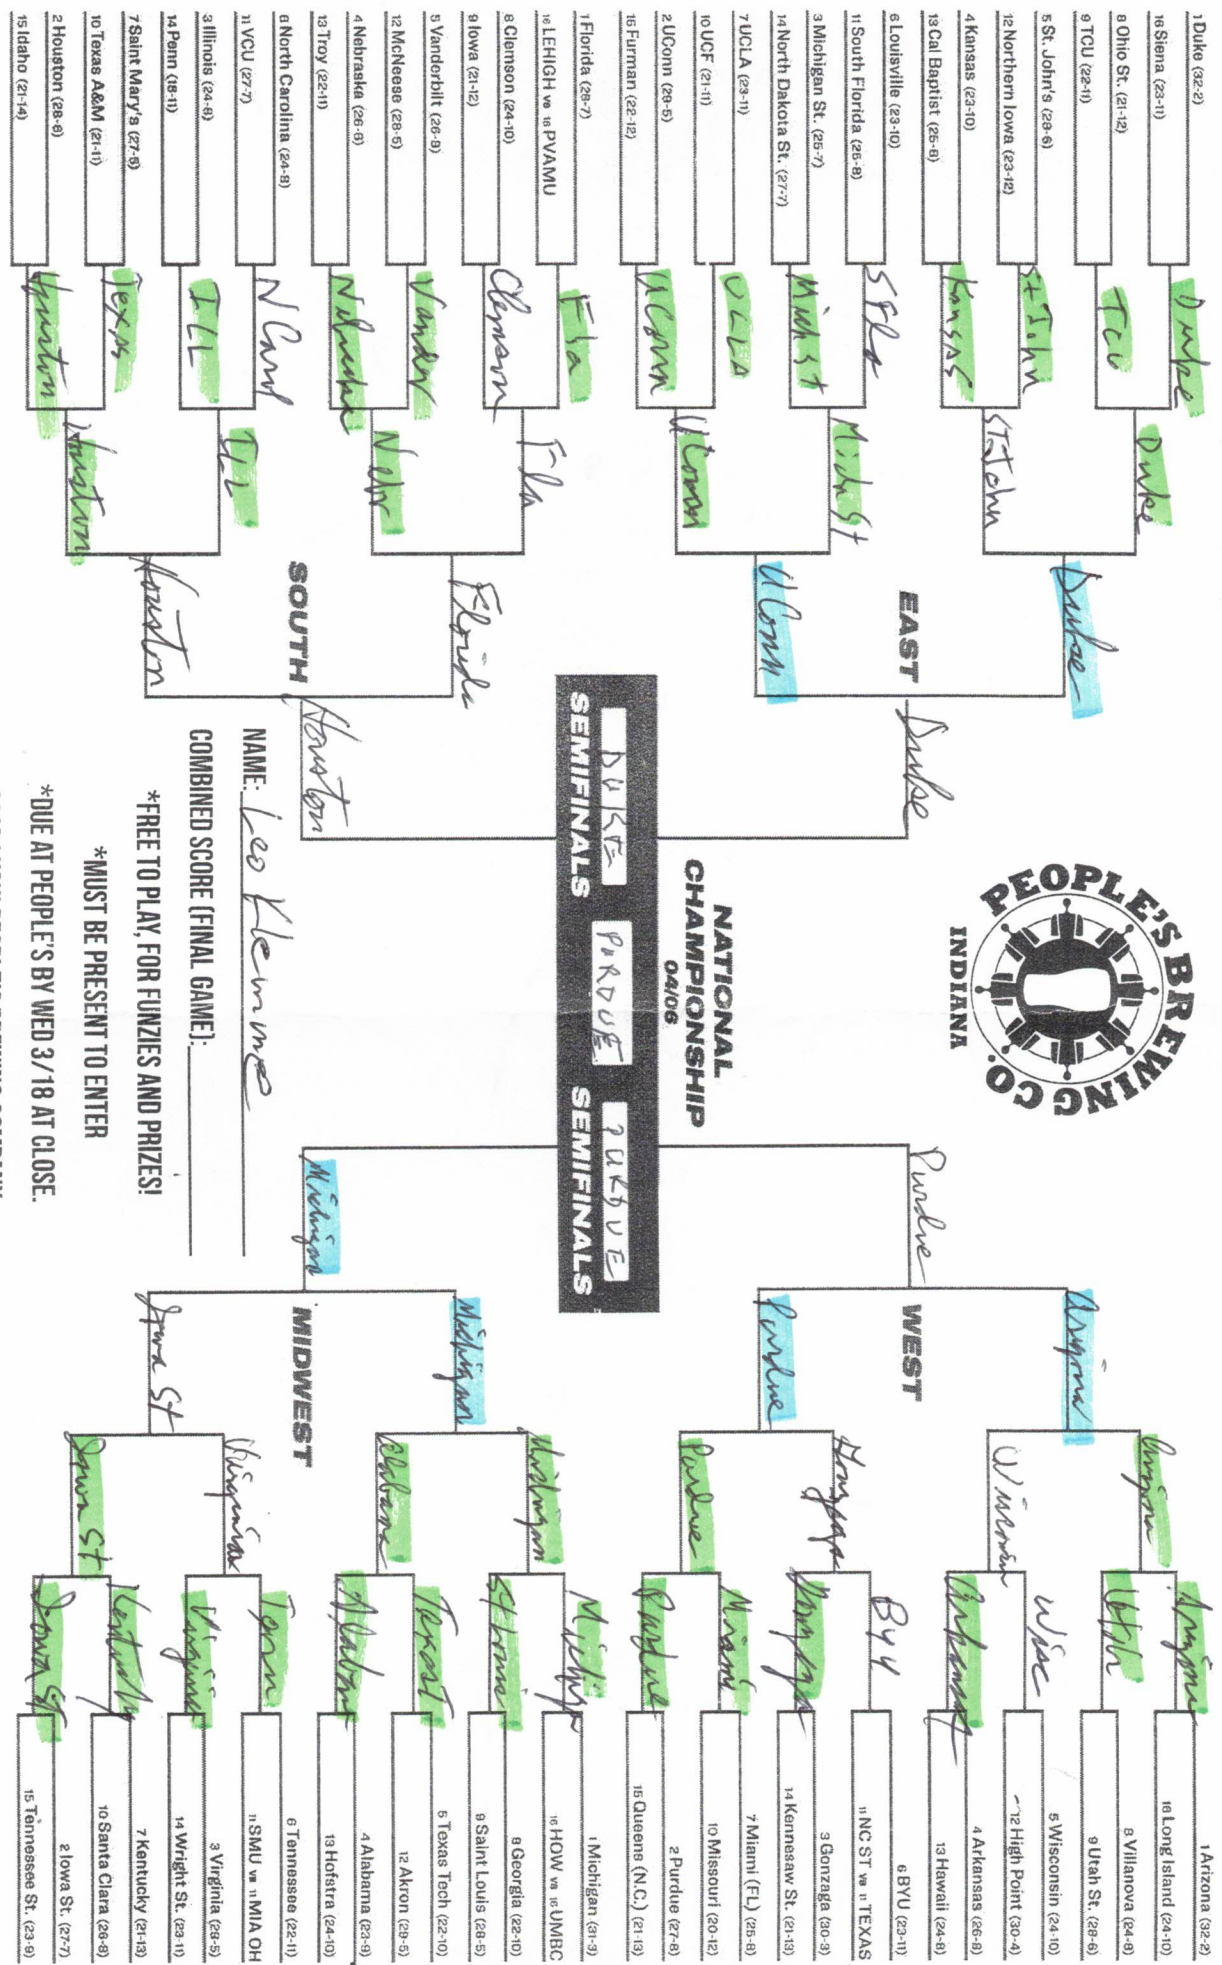

NATIONAL CHAMPIONSHIP

04/06