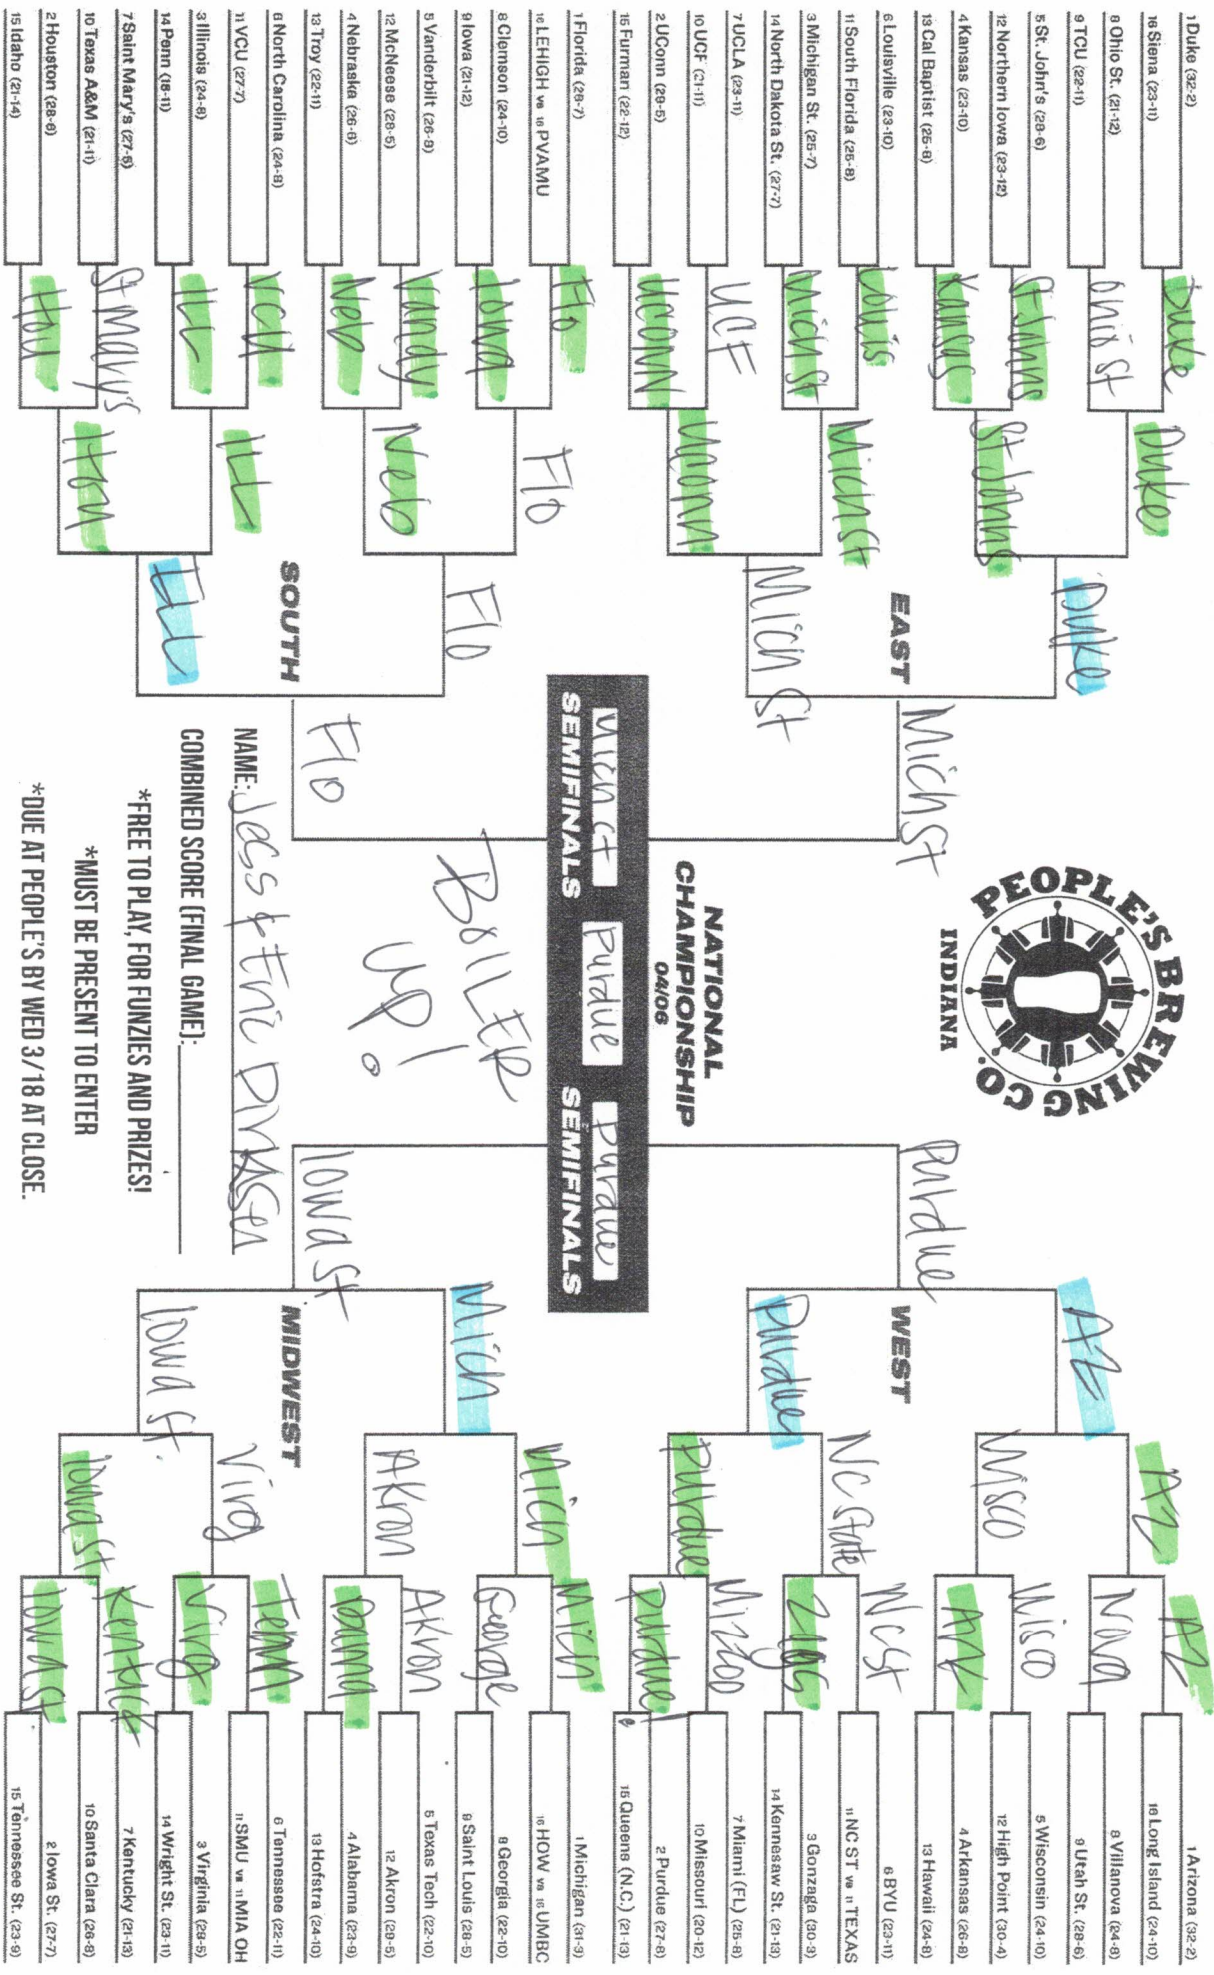

NATIONAL CHAMPIONSHIP 04/06

NAME: Jess & Eric D'Amico
COMBINED SCORE (FINAL GAME): _____

*FREE TO PLAY, FOR FUNZIES AND PRIZES!
*MUST BE PRESENT TO ENTER

*DUE AT PEOPLE'S BY WED 3/18 AT CLOSE.
GOOD LUCK! PEOPLE'S BREWING COMPANY