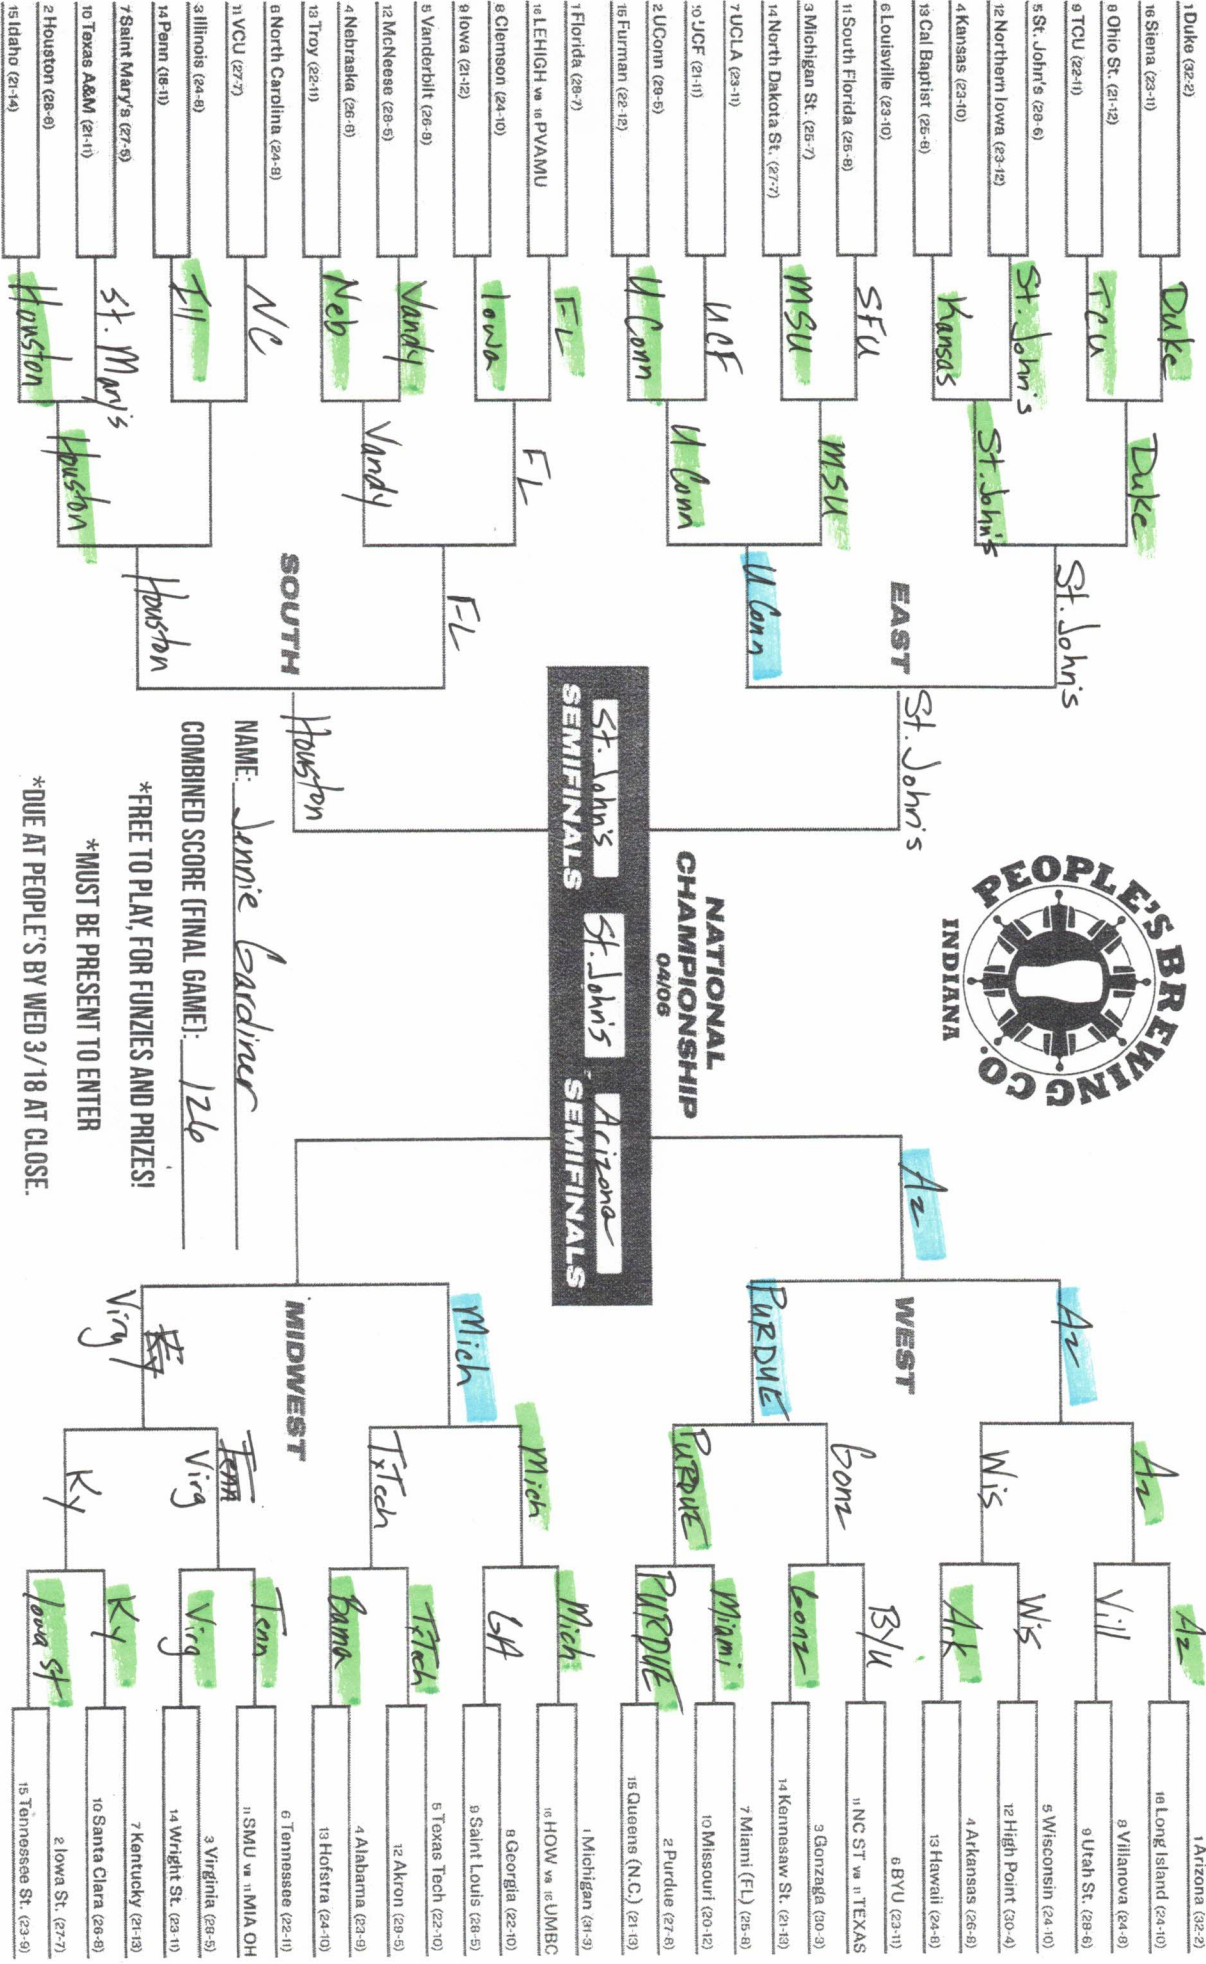

NATIONAL CHAMPIONSHIP 04/06

St. John's SEMIFINALS St. John's SEMIFINALS Arizona

NAME: Jennie Gardner
COMBINED SCORE (FINAL GAME): 126

*FREE TO PLAY, FOR FUNZIES AND PRIZES!
*MUST BE PRESENT TO ENTER

*DUE AT PEOPLE'S BY WED 3/18 AT CLOSE.
GOOD LUCK! PEOPLE'S BREWING COMPANY