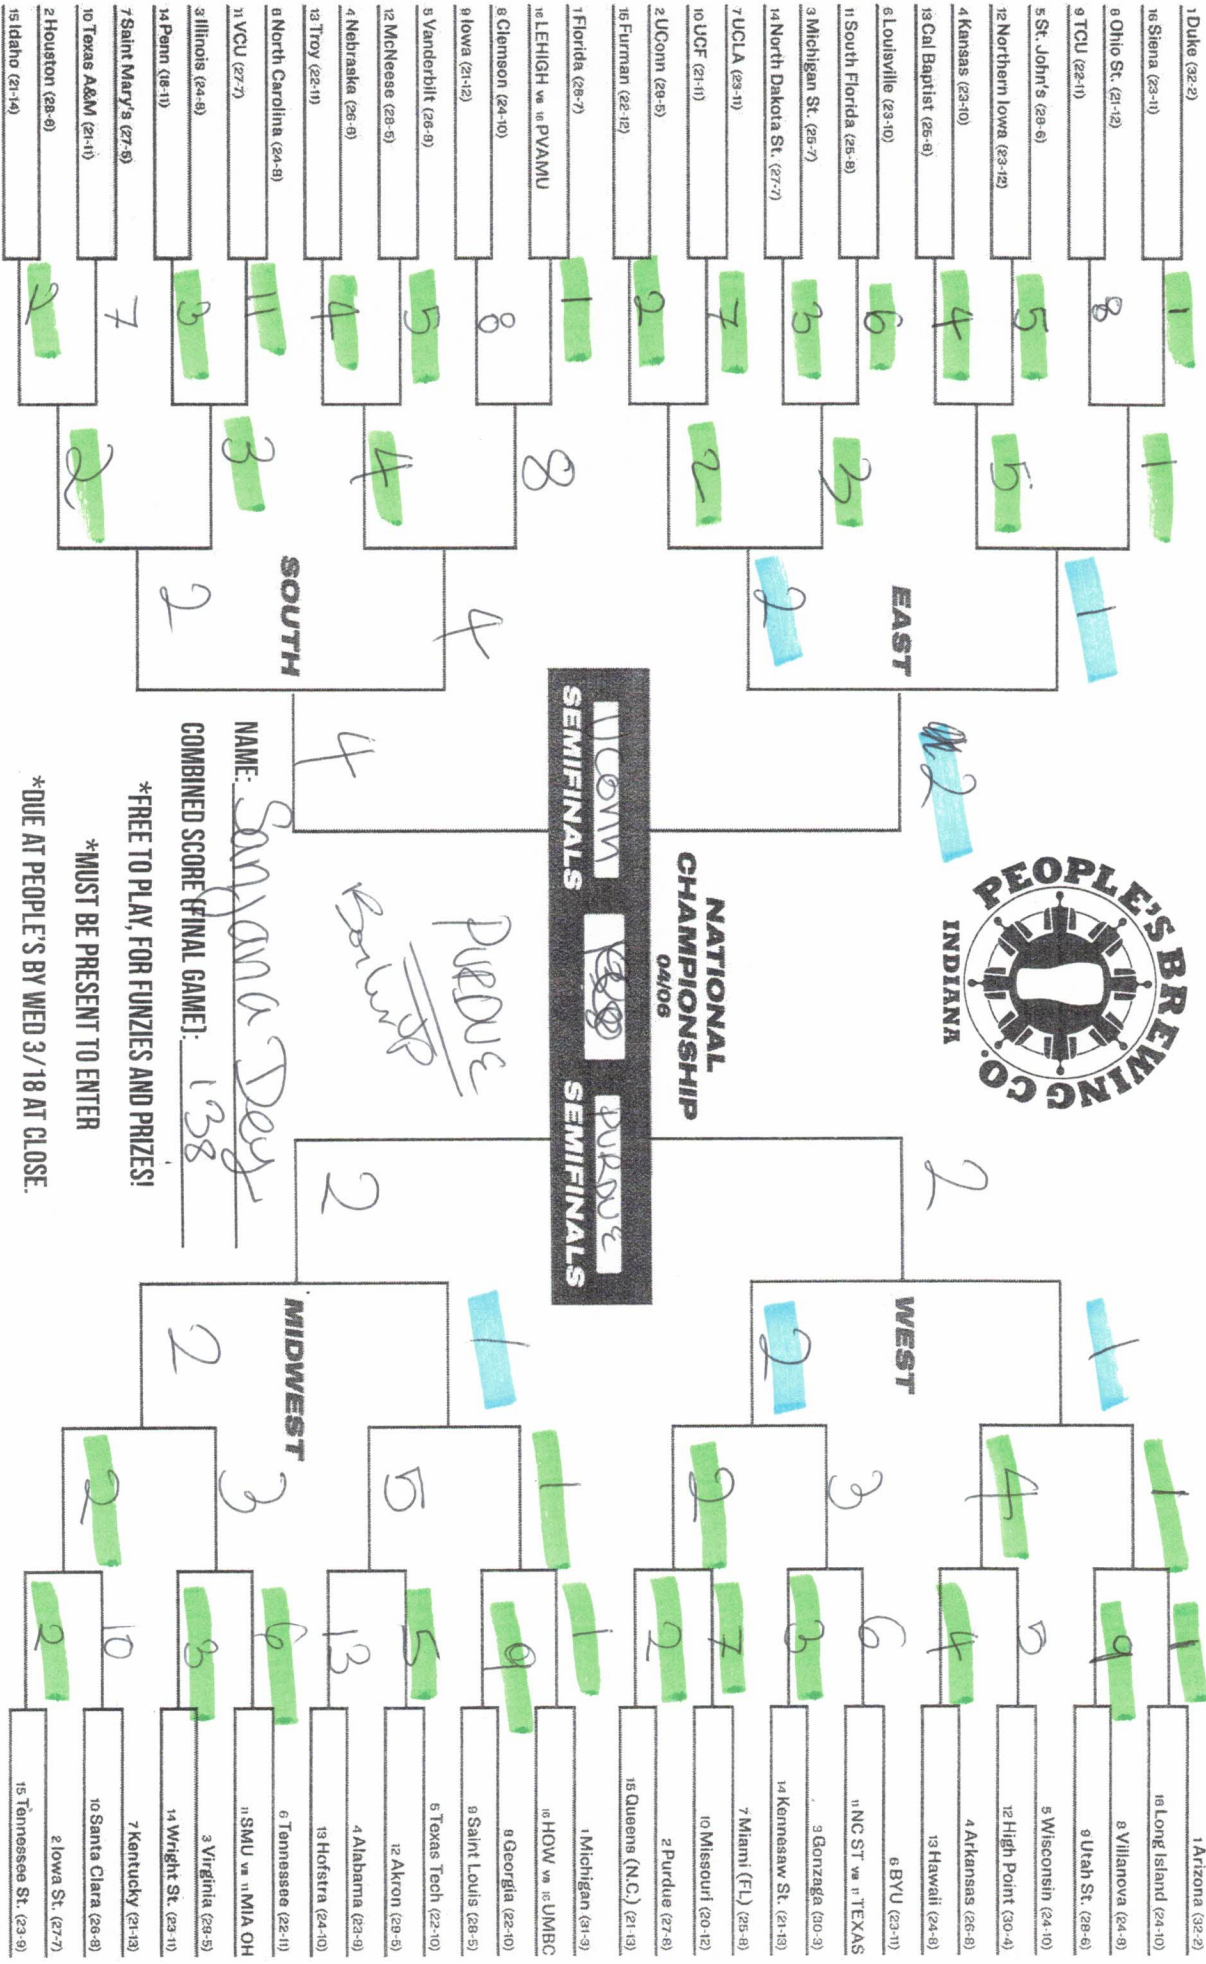

2026 NCAA DIVISION I MEN'S BASKETBALL CHAMPIONSHIP

FIRST ROUND 3/19-3/20 SECOND ROUND 3/21-3/22 SWEET 16® 3/26-3/27 ELITE EIGHT® 3/29-3/29 FINAL FOURS 4/4 FIRST FOUR® 4/4 FINAL FOURS 4/4 ELITE EIGHT® 3/29-3/29 SWEET 16® 3/26-3/27 SECOND ROUND 3/21-3/22 FIRST ROUND 3/19-3/20

25 12 5 1

16 UMBC (24-8) 11 Texas (18-14) 11 NC State (20-13) (18-17) Prairie View A&M 18 (18-16) Lehigh 18 (21-1) Miami (Ohio) 11 (20-13) SMU 11

16 Howard (23-10)

DAYTON 3/17-3/18

NAME: Saryana Day

COMBINED SCORE (FINAL GAME): 138

*FREE TO PLAY, FOR FUNZIES AND PRIZES!

*MUST BE PRESENT TO ENTER

*DUE AT PEOPLE'S BY WED 3/18 AT CLOSE.

GOOD LUCK! PEOPLE'S BREWING COMPANY