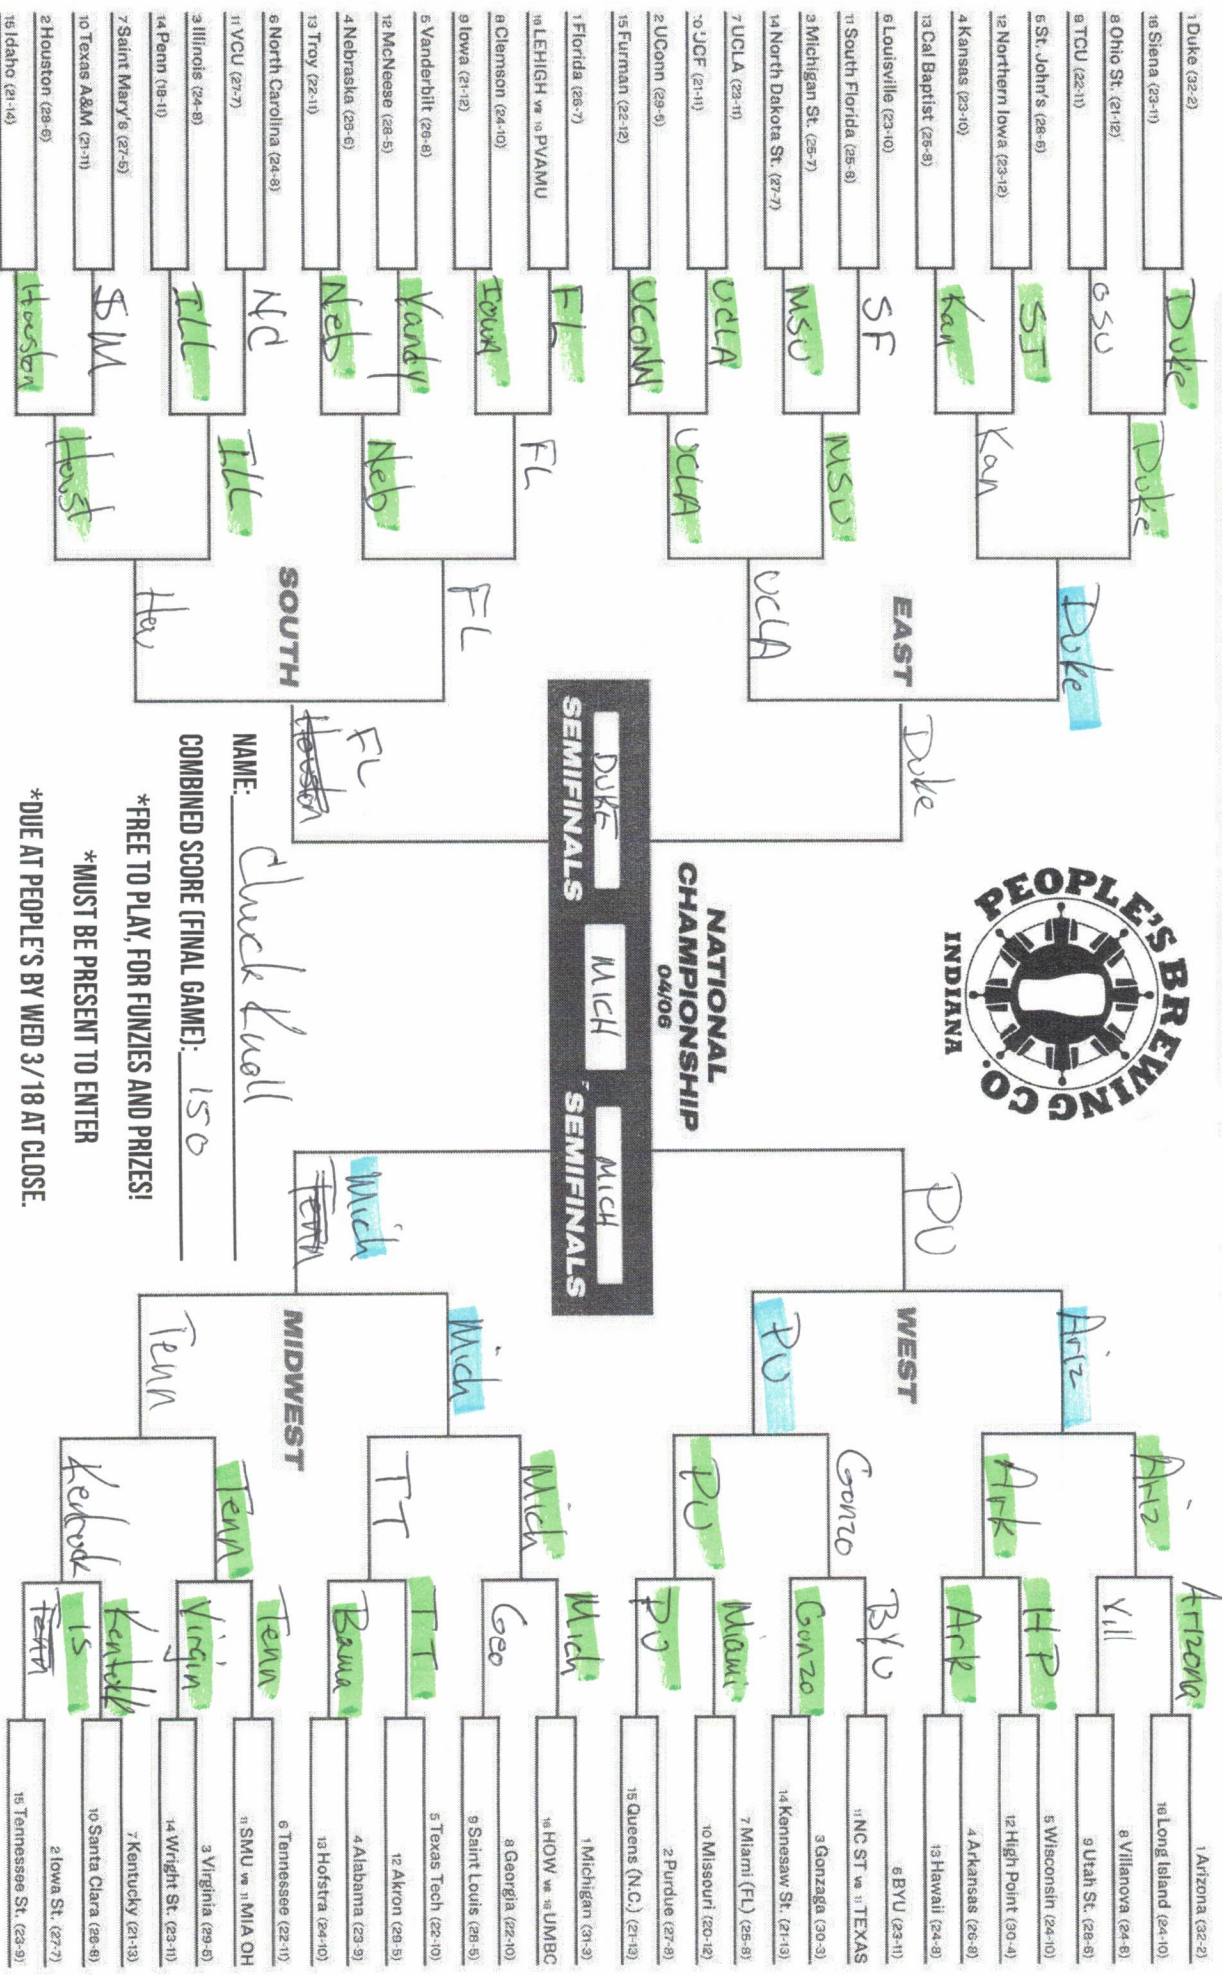

NATIONAL CHAMPIONSHIP 04/106

NAME: Chuck Kroll

COMBINED SCORE (FINAL GAME): 150

*FREE TO PLAY, FOR FUNZIES AND PRIZES!

*MUST BE PRESENT TO ENTER

*DUE AT PEOPLE'S BY WED 3/18 AT CLOSE.

GOOD LUCK! PEOPLE'S BREWING COMPANY