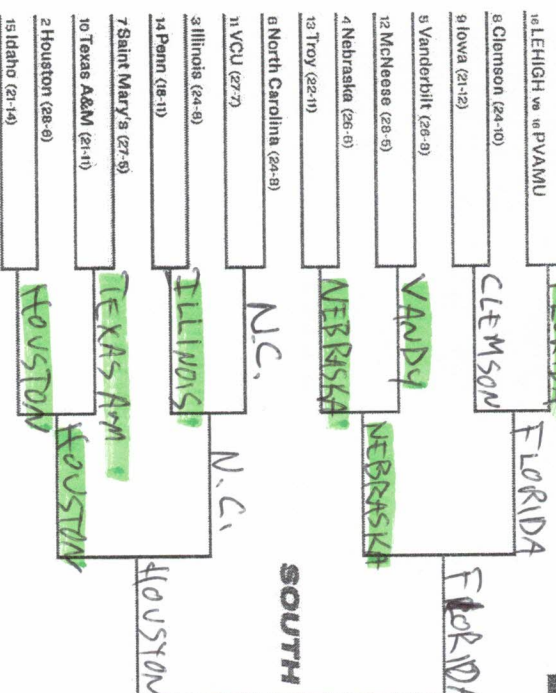

*FREE TO PLAY, FOR FUNZIES AND PRIZES!
 *MUST BE PRESENT TO ENTER

*DUE AT PEOPLE'S BY WED 3/18 AT CLOSE.
 GOOD LUCK! PEOPLE'S BREWING COMPANY

2026 NCAA DIVISION I MEN'S BASKETBALL CHAMPIONSHIP

FIRST ROUND 3/18-3/20	SECOND ROUND 3/21-3/22	SWEET 16® 3/26-3/27	ELITE EIGHT® 3/28-3/29	FINAL FOURS 4/4	FIRST FOUR® 2	FINAL FOURS® 4/8	ELITE EIGHT® 3/28-3/29	SWEET 16® 3/28-3/27	SECOND ROUND 3/21-3/22	FIRST ROUND 3/18-3/20																												
16 UMBC (24-8)	11 Texas (18-14)	11NC State (20-13)	DAYTON 3/17-3/18	(18-17) Prairie View A&M 16	(18-16) Loughlin 16	(31-1) Miami (Ohio) 11	(20-13) SMU 11	18 Long Island (24-10)	9 Villanova (24-8)	9 Utah St. (28-6)	5 Wisconsin (24-10)	12 High Point (30-4)	4 Arkansas (26-8)	13 Hawaii (24-8)	6 BYU (23-11)	11 NC ST vs 11 TEXAS	3 Gonzaga (30-3)	14 Kennesaw St. (21-13)	7 Miami (FL) (25-8)	10 Missouri (20-12)	2 Purdue (27-8)	15 Queens (N.C.) (21-13)	1 Michigan (31-3)	16 HOW vs 16 UMBC	8 Georgia (22-10)	9 Saint Louis (23-5)	5 Texas Tech (22-10)	12 Akron (28-5)	4 Alabama (23-9)	13 Hofstra (24-10)	6 Tennessee (22-11)	11 SMU vs 11 MIA OH	3 Virginia (29-5)	14 Wright St. (23-11)	7 Kentucky (21-13)	10 Santa Clara (28-8)	2 Iowa St. (21-7)	15 Tennessee St. (23-9)

NAME: Cheryl Kees

COMBINED SCORE (FINAL GAME): 161

*FREE TO PLAY, FOR FUNZIES AND PRIZES!

*MUST BE PRESENT TO ENTER

*DUE AT PEOPLE'S BY WED 3/18 AT CLOSE.

GOOD LUCK! PEOPLE'S BREWING COMPANY

2026 NCAA DIVISION I MEN'S BASKETBALL CHAMPIONSHIP

FIRST ROUND	SECOND ROUND	SWEET 16	ELITE EIGHT	FINAL FOUR	FINAL FOURS	ELITE EIGHT	SWEET 16	SECOND ROUND	FIRST ROUND
3/18-3/20	3/21-3/23	3/26-3/27	3/28-3/29	4/1	4/1	3/28-3/29	3/28-3/27	3/21-3/23	3/18-3/20
16 UMBC (24-8)	25	10	5	1	DAYTON 3/17-3/18	(18-17) Prairie View A&M/16	(31-1) Miami (Ohio) 11	(18-16) Lehigh/16	(20-15) SMU 11
16 Howard (23-10)									

NATIONAL CHAMPIONSHIP

04/106

FLORIDA SEMIFINALS

EAST

DUKE

WEST

PURDUE SEMIFINALS

NAME: TROY KURT