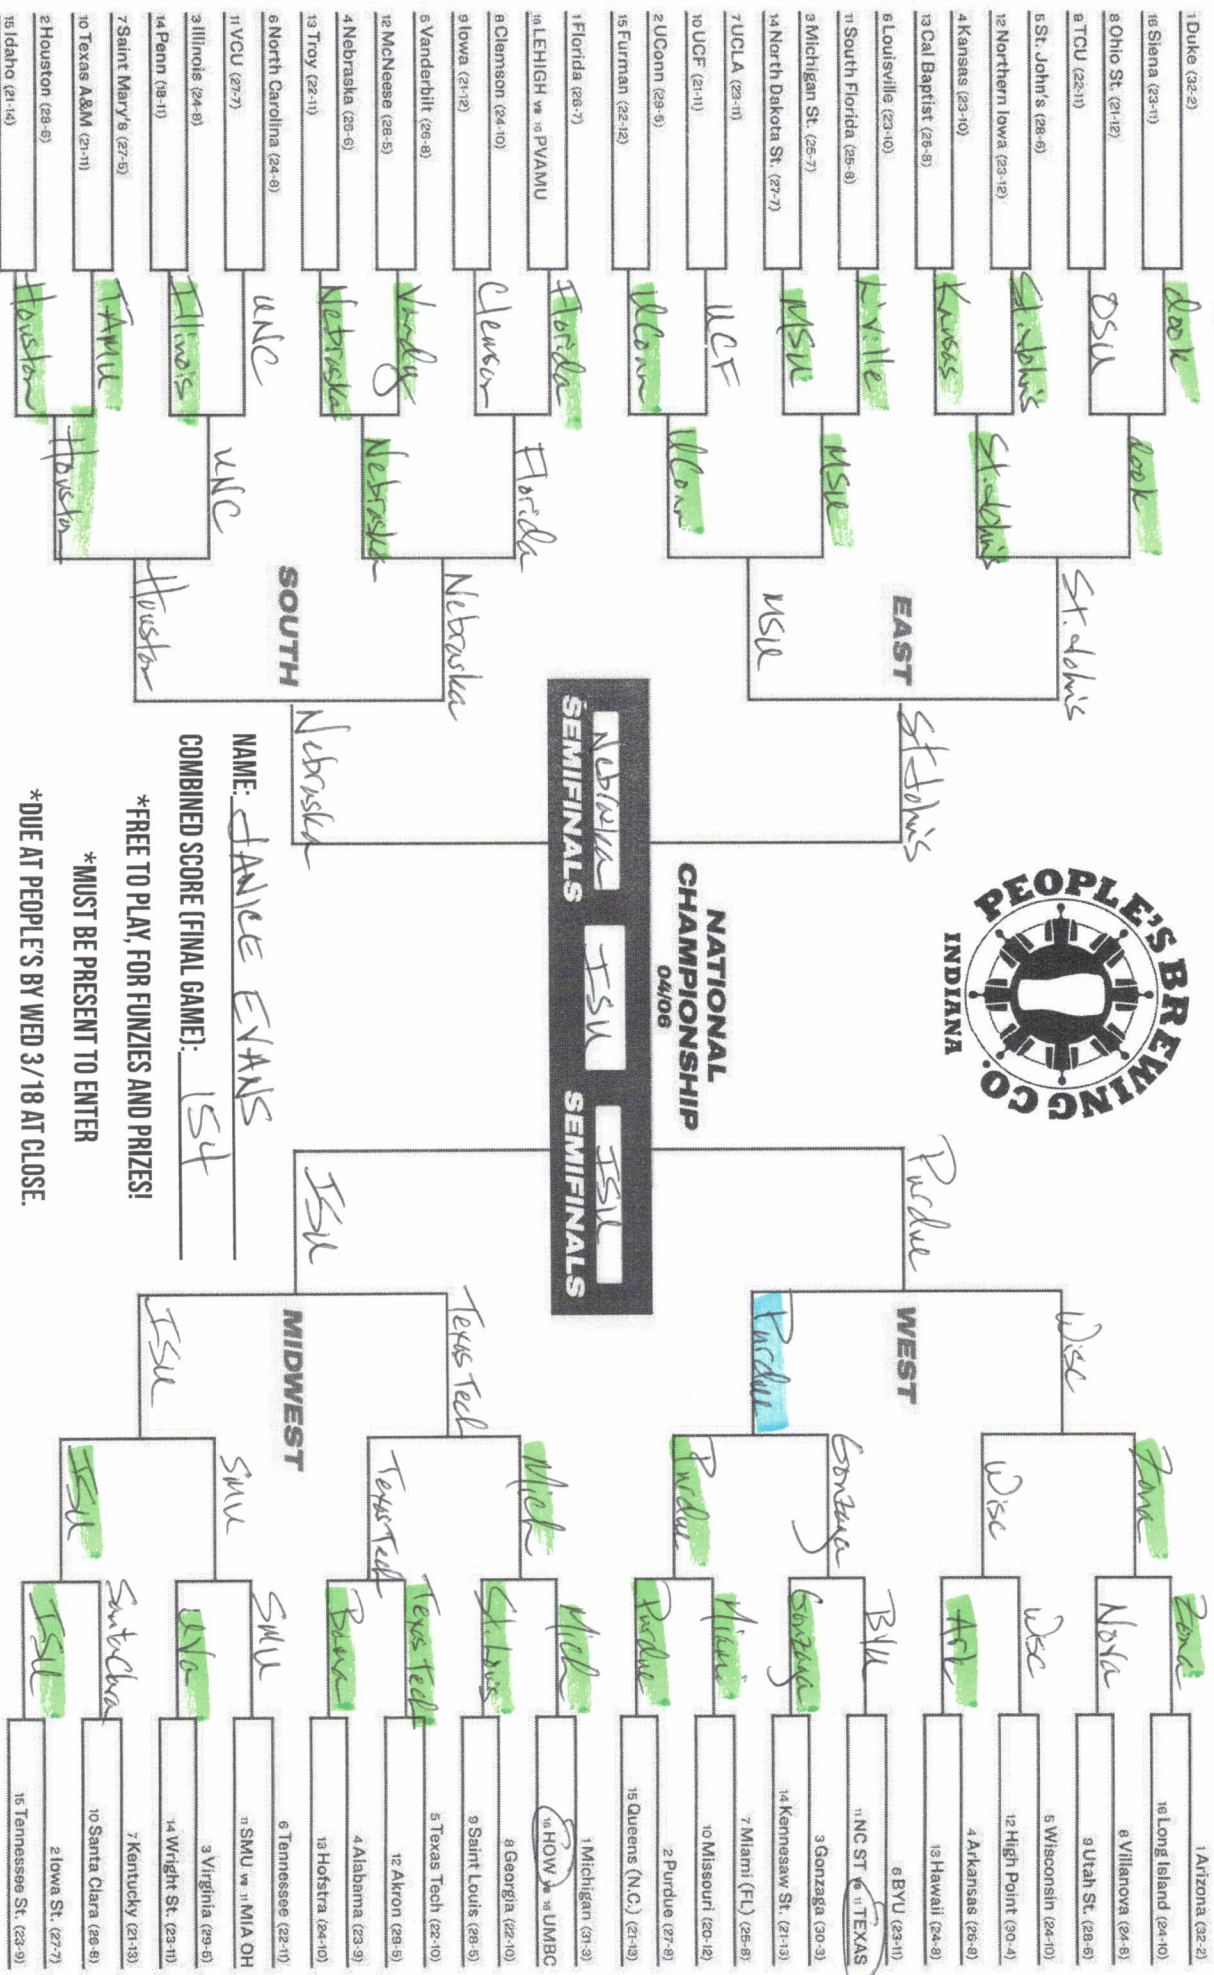

NATIONAL CHAMPIONSHIP 04/06

NAME: DAVEE EVANS
COMBINED SCORE (FINAL GAME): 154

*FREE TO PLAY, FOR FUNZIES AND PRIZES!

*MUST BE PRESENT TO ENTER

*DUE AT PEOPLE'S BY WED 3/18 AT CLOSE.

GOOD LUCK! PEOPLE'S BREWING COMPANY