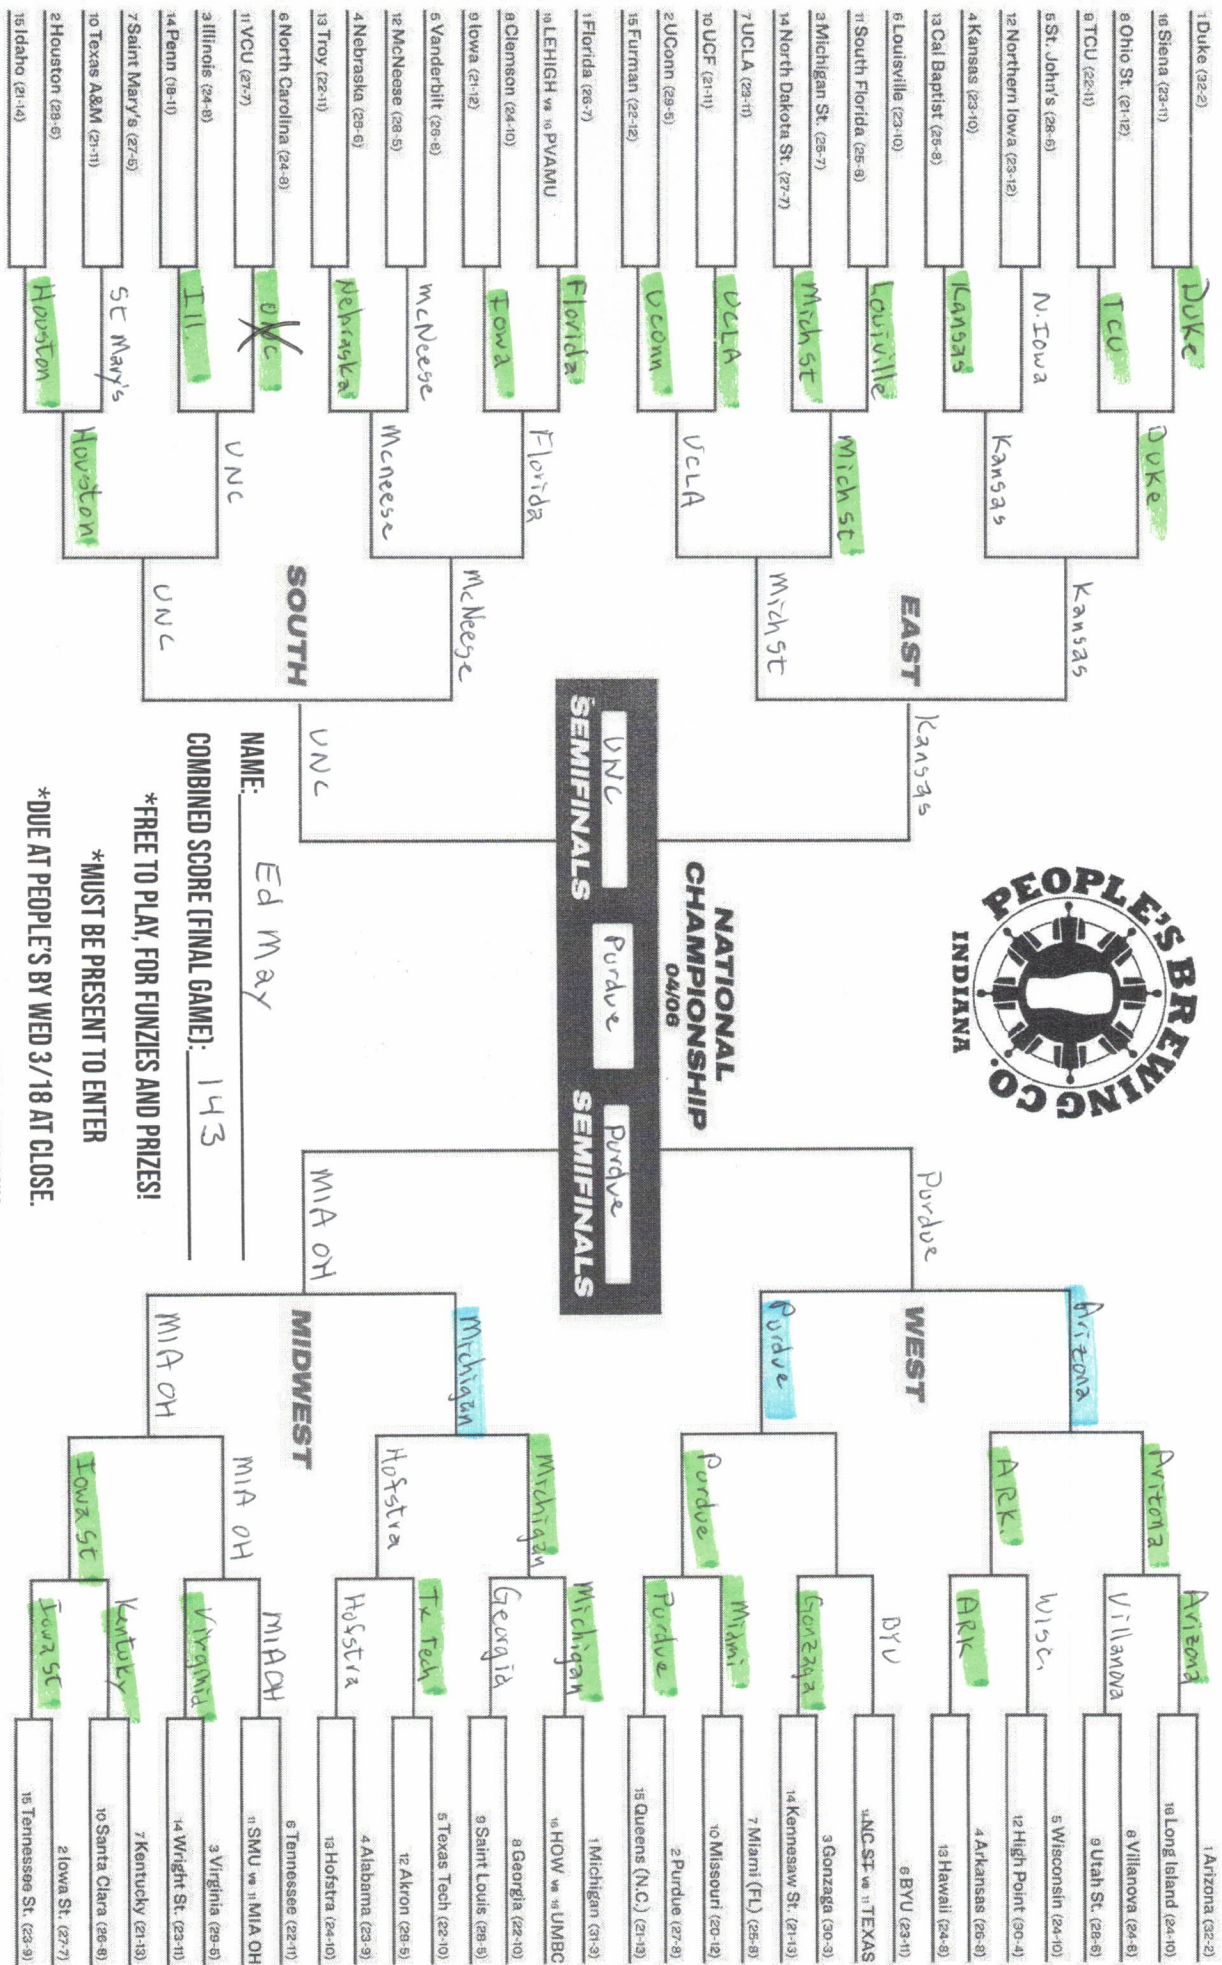

NATIONAL CHAMPIONSHIP 04/06

NAME: Ed May

COMBINED SCORE (FINAL GAME): 143

*FREE TO PLAY, FOR FUNZIES AND PRIZES!

*MUST BE PRESENT TO ENTER

*DUE AT PEOPLE'S BY WED 3/18 AT CLOSE.
GOOD LUCK! PEOPLE'S BREWING COMPANY