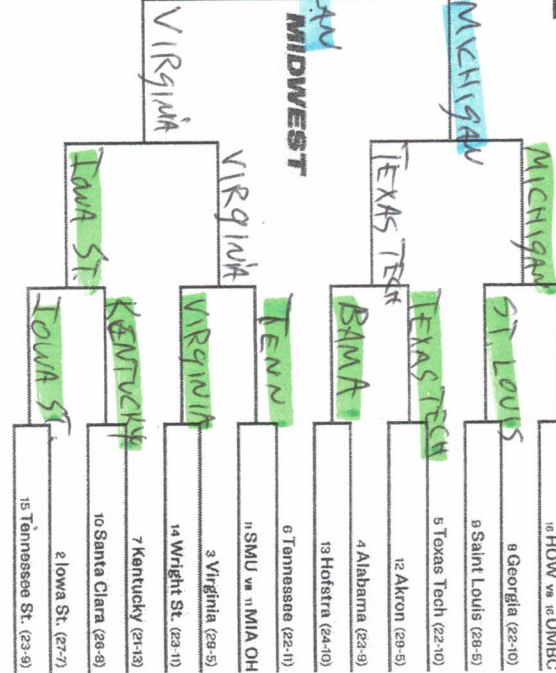

*FREE TO PLAY, FOR FUNZIES AND PRIZES!
 *MUST BE PRESENT TO ENTER

*DUE AT PEOPLE'S BY WED 3/18 AT CLOSE.
 GOOD LUCK! PEOPLE'S BREWING COMPANY

2026 NCAA DIVISION I MEN'S BASKETBALL CHAMPIONSHIP

FIRST ROUND 3/18-3/20	SECOND ROUND 3/21-3/22	SWEET 16® 3/26-3/27	ELITE EIGHT® 3/28-3/29	FINAL FOURS 4/4	FIRST FOUR® 2	FINAL FOURS® 4/8	ELITE EIGHT® 3/28-3/29	SWEET 16® 3/28-3/27	SECOND ROUND 3/21-3/22	FIRST ROUND 3/18-3/20																												
16 UMBC (24-8)	11 Texas (18-14)	11NC State (20-13)	DAYTON 3/17-3/18	(18-17) Prairie View A&M 16	(18-16) Loughlin 16	(31-1) Miami (Ohio) 11	(20-13) SMU 11	18 Long Island (24-10)	9 Villanova (24-8)	9 Utah St. (28-6)	5 Wisconsin (24-10)	12 High Point (30-4)	4 Arkansas (26-8)	13 Hawaii (24-8)	6 BYU (23-11)	11 NC ST vs 11 TEXAS	3 Gonzaga (30-3)	14 Kennesaw St. (21-13)	7 Miami (FL) (25-8)	10 Missouri (20-12)	2 Purdue (27-8)	15 Queens (N.C.) (21-13)	1 Michigan (31-3)	16 HOW vs 16 UMBC	8 Georgia (22-10)	9 Saint Louis (23-5)	5 Texas Tech (22-10)	12 Akron (28-5)	4 Alabama (23-9)	13 Hofstra (24-10)	6 Tennessee (22-11)	11 SMU vs 11 MIA OH	3 Virginia (29-5)	14 Wright St. (23-11)	7 Kentucky (21-13)	10 Santa Clara (28-8)	2 Iowa St. (21-7)	15 Tennessee St. (23-9)

FIRST ROUND	SECOND ROUND	SWEET 16	ELITE EIGHT	FINAL FOUR	FINAL FOURS	ELITE EIGHT	SWEET 16	SECOND ROUND	FIRST ROUND
3/18-3/20	3/21-3/23	3/26-3/27	3/28-3/29	4/1	4/1	3/28-3/29	3/28-3/27	3/21-3/23	3/18-3/20
16 UMBC (24-8)	25	10	5	1	DAYTON 3/17-3/18	(18-17) Prairie View A&M/16	(31-1) Miami (Ohio) 11	(18-16) Lehigh/16	(20-15) SMU 11
16 Howard (23-10)									

NATIONAL CHAMPIONSHIP

04/106

FLORIDA SEMIFINALS

EAST

DUKE

WEST

PURDUE SEMIFINALS

NAME: TROY KURT

COMBINED SCORE (FINAL GAME): 148

*FREE TO PLAY, FOR FUNZIES AND PRIZES!

*MUST BE PRESENT TO ENTER

*DUE AT PEOPLE'S BY WED 3/18 AT CLOSE.

GOOD LUCK! PEOPLE'S BREWING COMPANY

2026 NCAA DIVISION I MEN'S BASKETBALL CHAMPIONSHIP