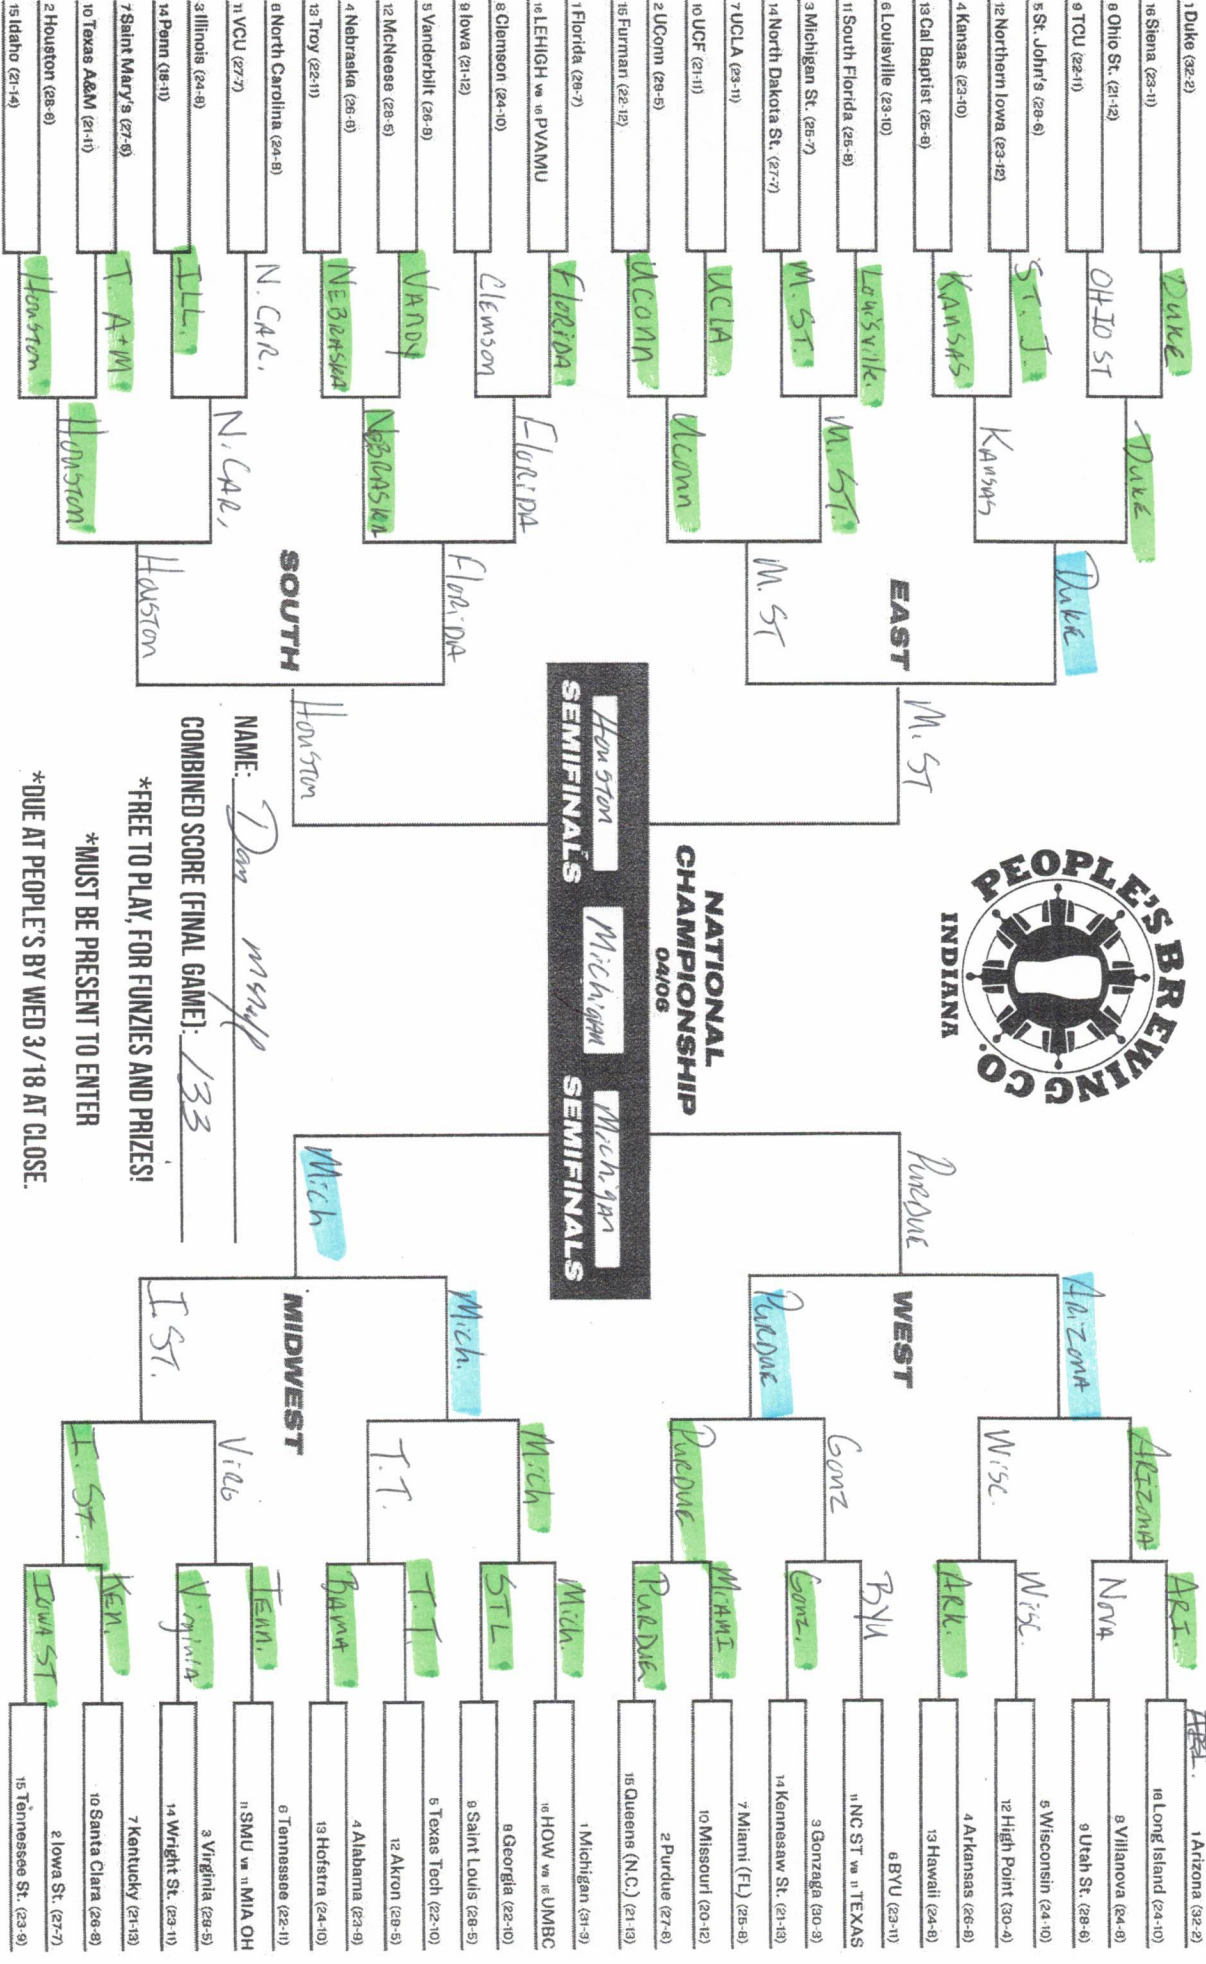

NATIONAL CHAMPIONSHIP 04/06

SEMIFINALS

NAME: Dan Mapp
COMBINED SCORE (FINAL GAME): 133

*FREE TO PLAY, FOR FUNZIES AND PRIZES!
*MUST BE PRESENT TO ENTER

*DUE AT PEOPLE'S BY WED 3/18 AT CLOSE.
GOOD LUCK! PEOPLE'S BREWING COMPANY