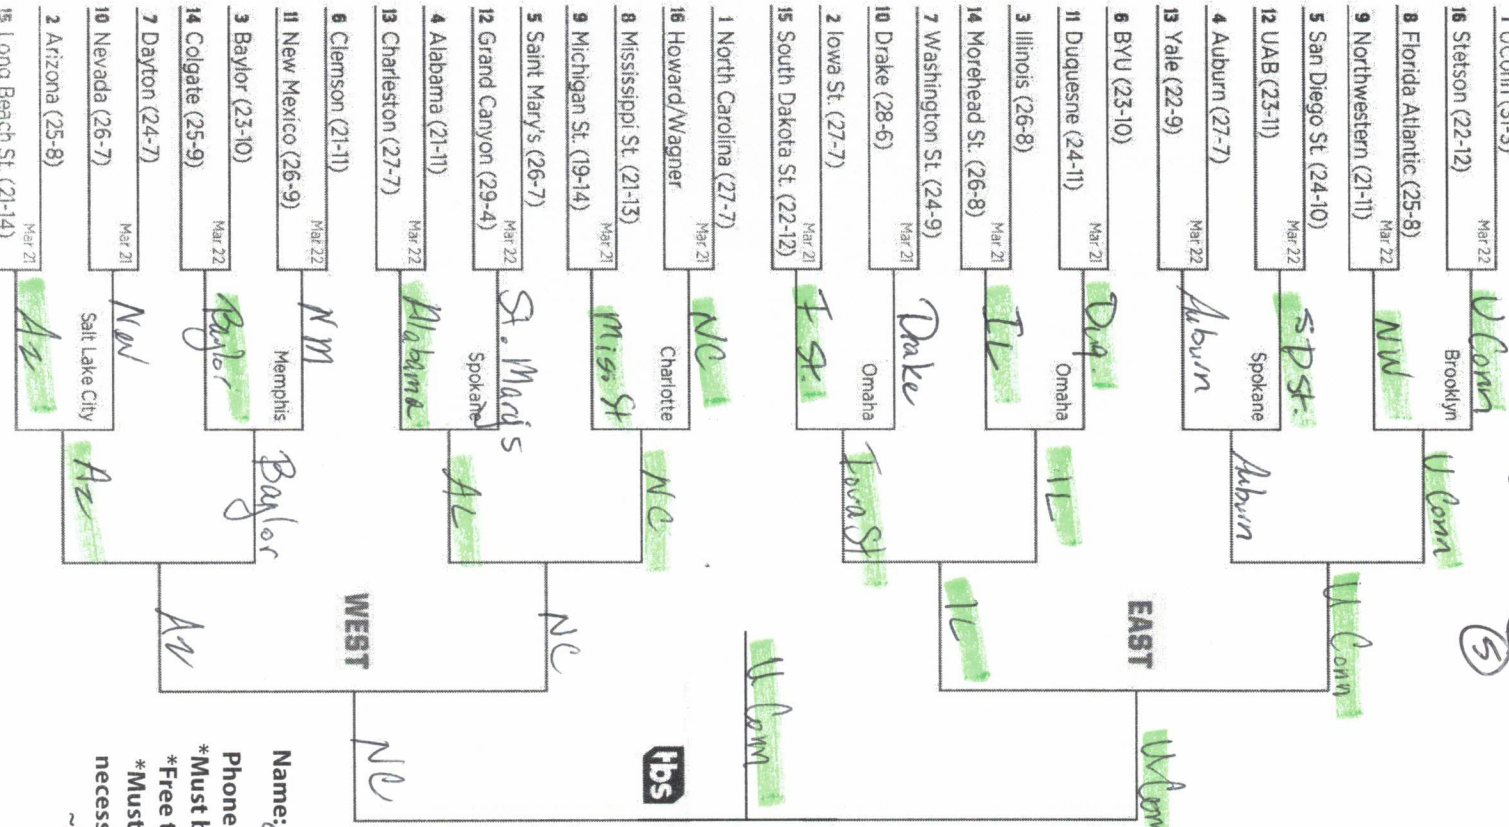

11 (22) 10 (13) (S) (1) (1)