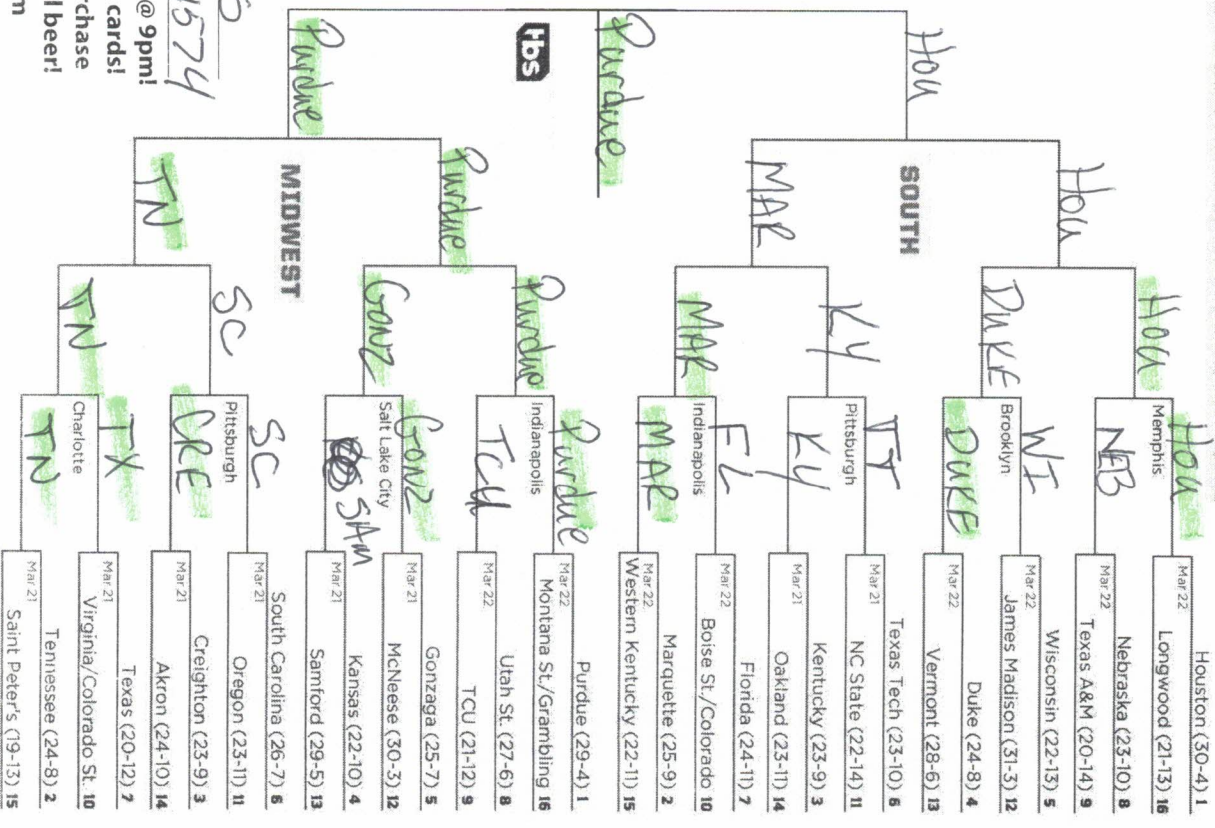

Name: *Kimberly Rogers*
Phone (Text, if win): *765 494 1574*
*Must be turned in by March 20th @ 9pm!
*Free to play, for funsies, and gift cards!
*Must be present to enter, no purchase necessary, but we have fresh local beer!
~People's Brewery & Taproom
~Krug Corner Pub