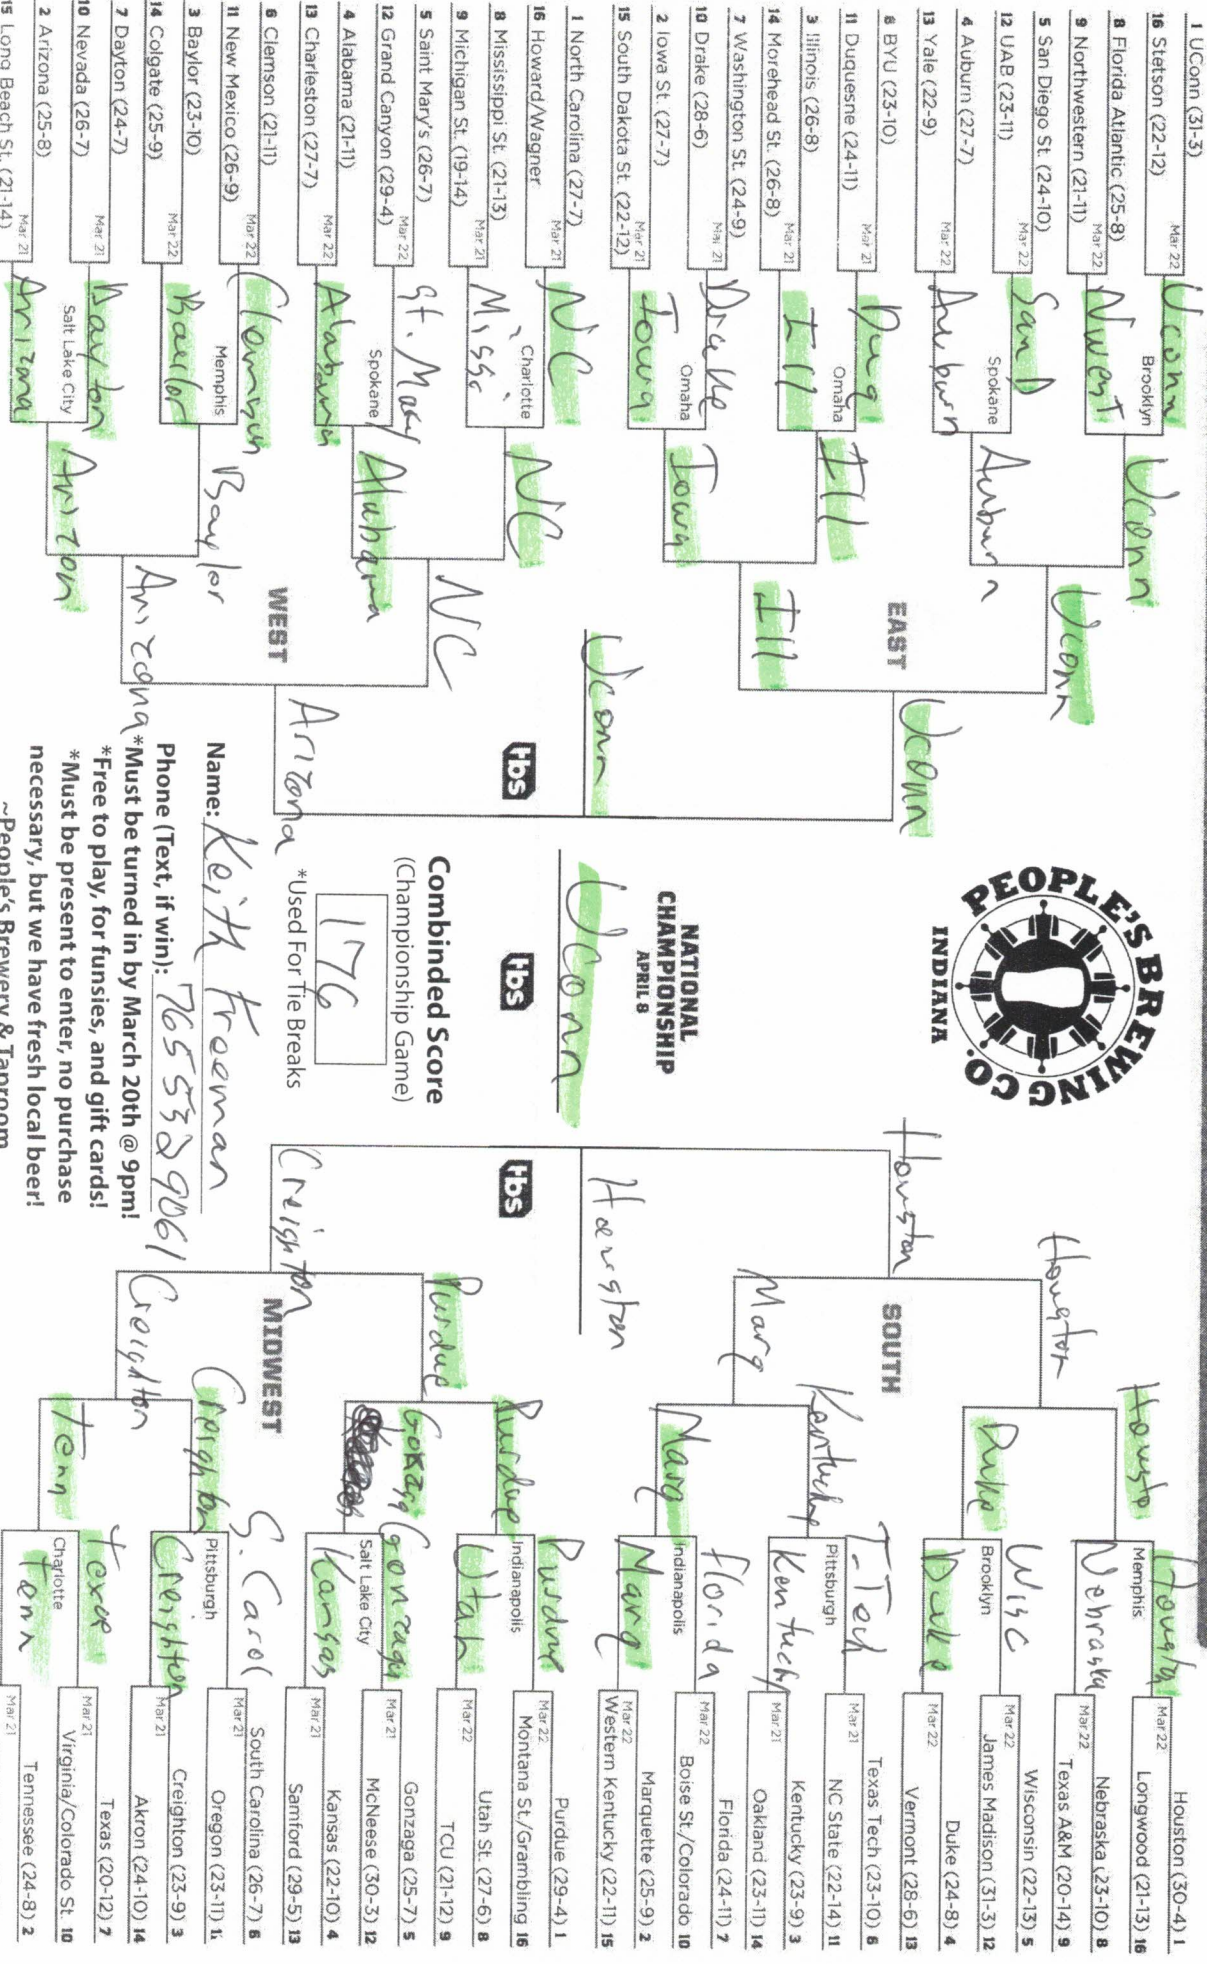

1 1

FIRST FOUR

NATIONAL SEMIFINALS

ELITE 8

SWEET 16

SECOND ROUND

FIRST ROUND

11 (22) 5 (10) (3) (2) (2)