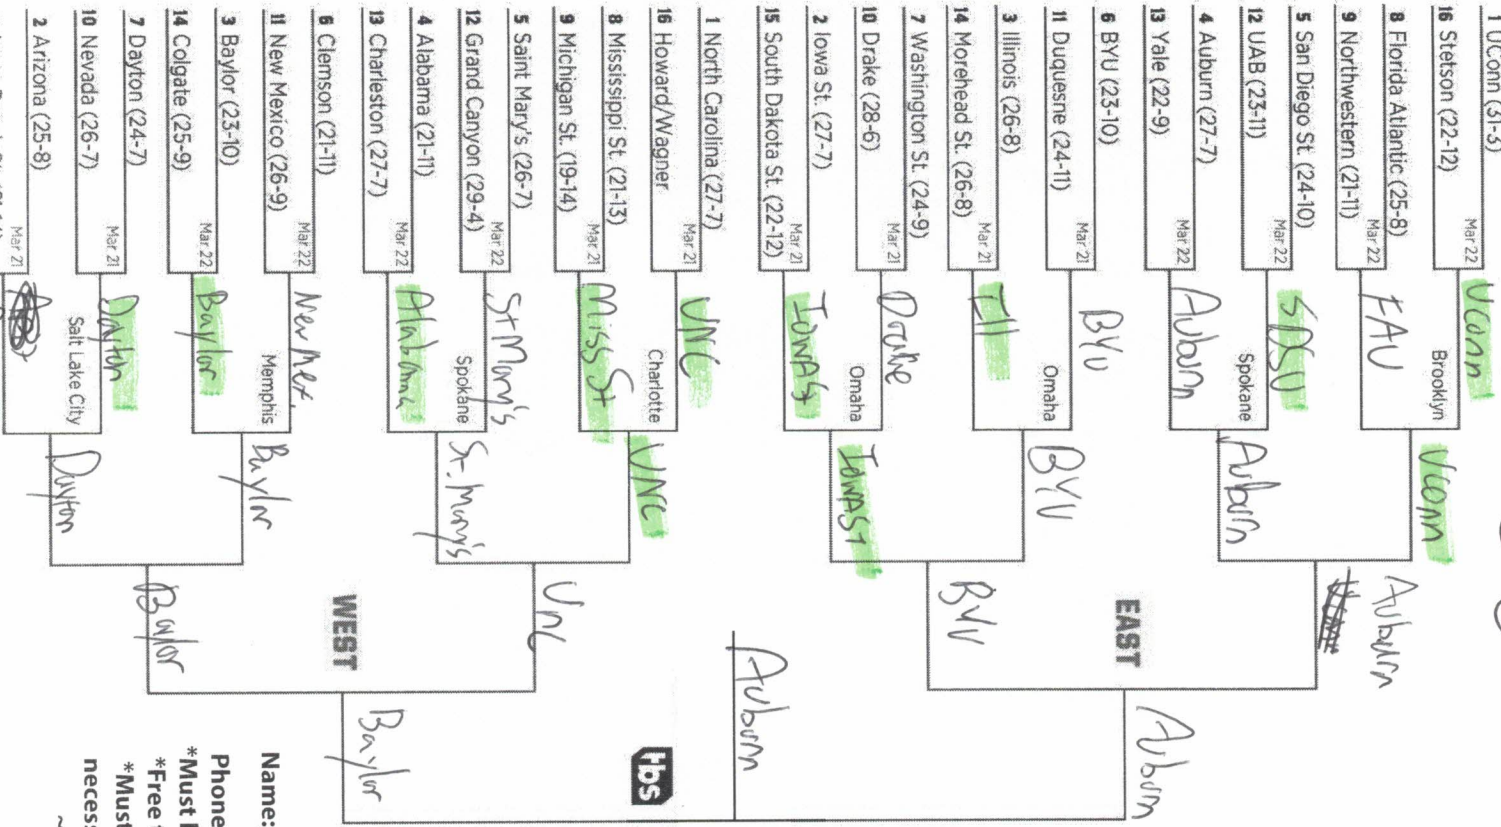

10 (22) 3 (9) 1 2 DONE