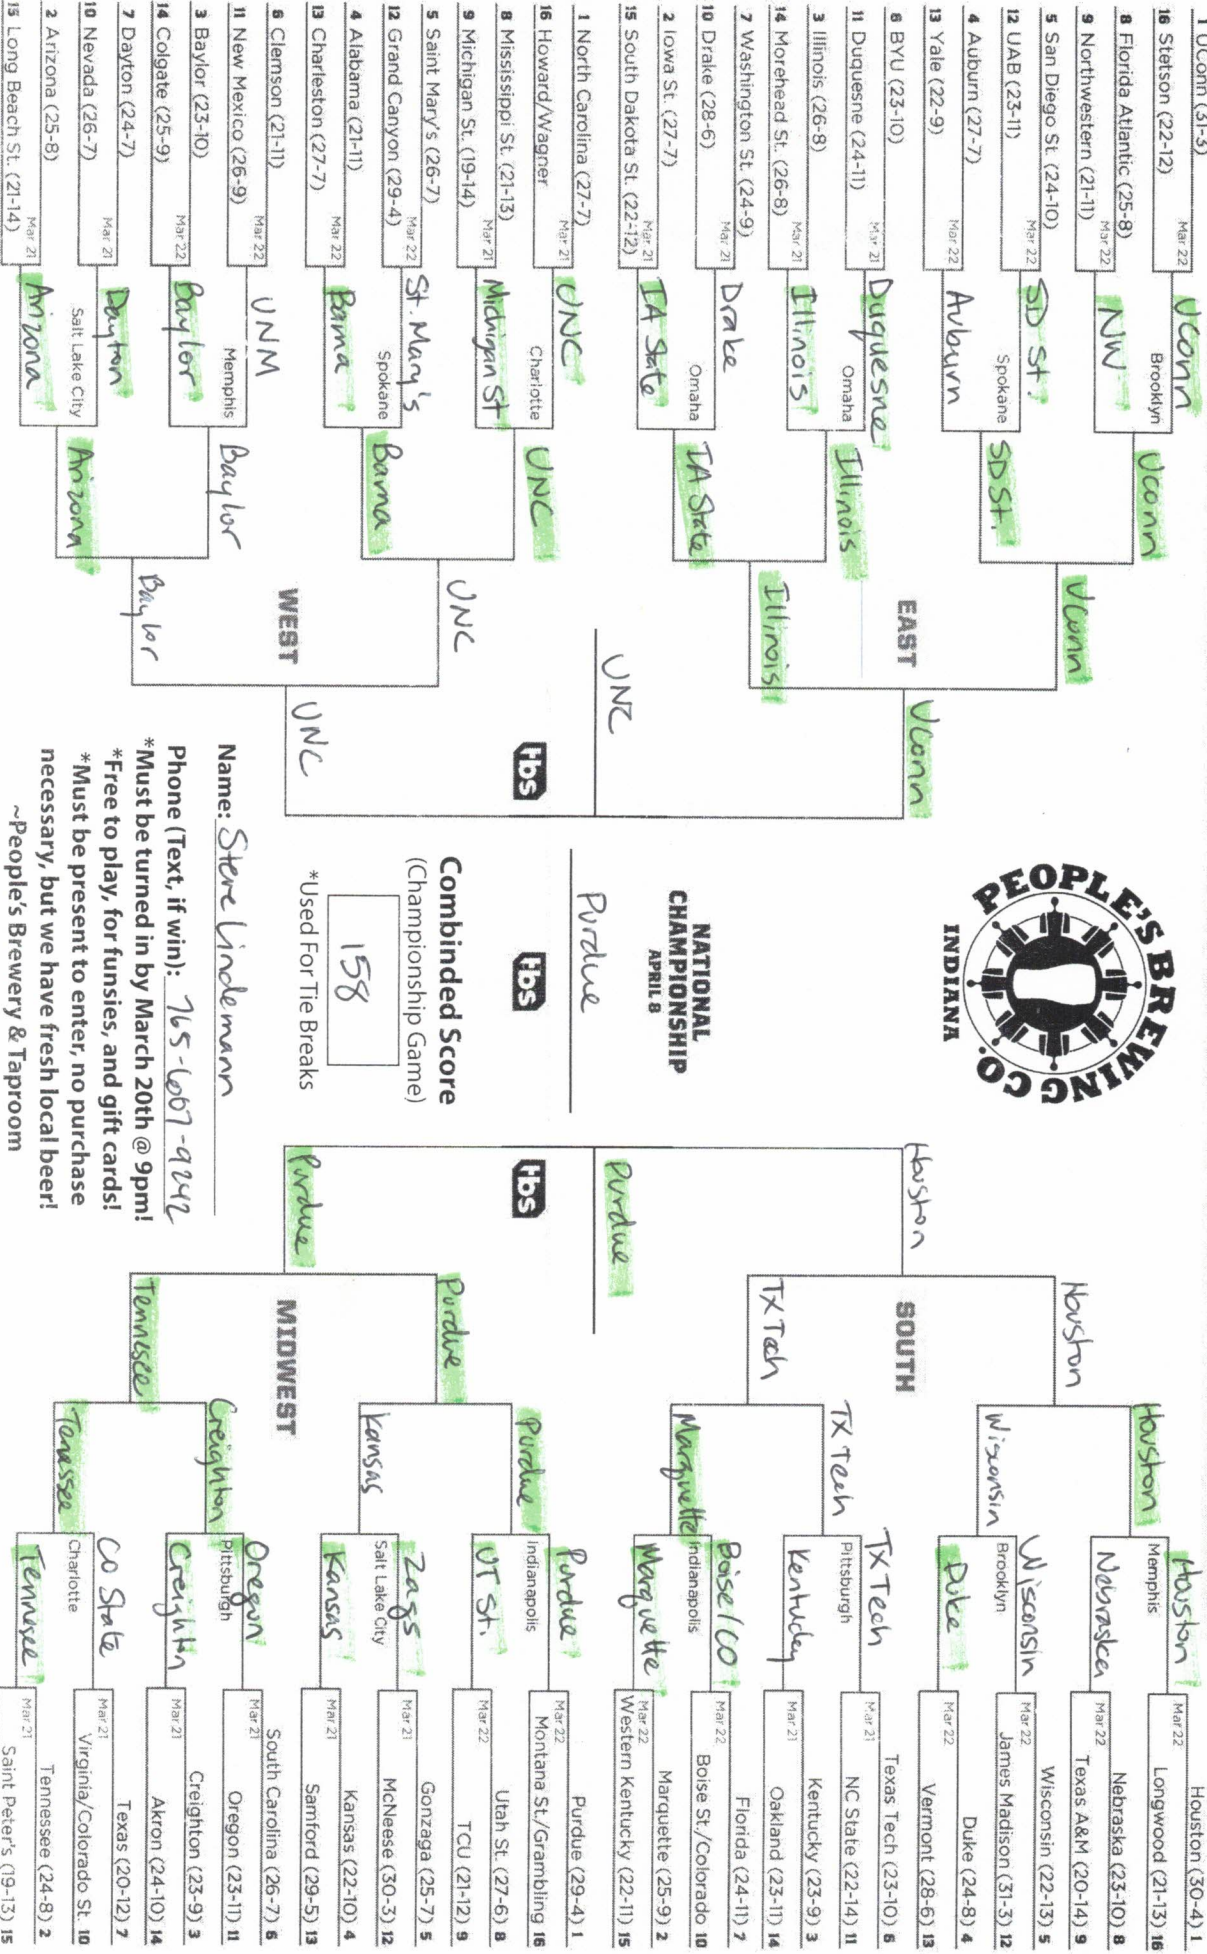

2024 NCAA DIVISION I MEN'S BASKETBALL CHAMPIONSHIP

Steve Lindemann

FIRST ROUND MARCH 19-22   **SECOND ROUND** MARCH 23-24   **SWEET 16** MARCH 24-26   **ELITE 8** MARCH 26-29   **NATIONAL SEMIFINALS** APRIL 1   **FIRST FOUR**   **NATIONAL SEMIFINALS** APRIL 1   **ELITE 8** MARCH 26-29   **SWEET 16** MARCH 24-26   **SECOND ROUND** MARCH 23-24   **FIRST ROUND** MARCH 19-22

12 (23) 7 (12) 4 (2) 1 5 11

16 Howard (18-16)	10 Virginia (23-10)	DAYTON M/W	Montana St. (17-17) 16	Boise St. (22-10) 10	Houston (30-4) 1
16 Wagner (16-15)	10 Colorado St. (24-10)	M/W MARCH 19, 20	Grambling (20-14) 16	Colorado (24-10) 10	Longwood (21-13) 16

Name: Steve Lindemann

Phone (Text, if win): 765-667-9242

*Must be turned in by March 20th @ 9pm!

*Free to play, for funsies, and gift cards!

*Must be present to enter, no purchase necessary, but we have fresh local beer!

~People's Brewery & Taproom

~Krug Corner Pub