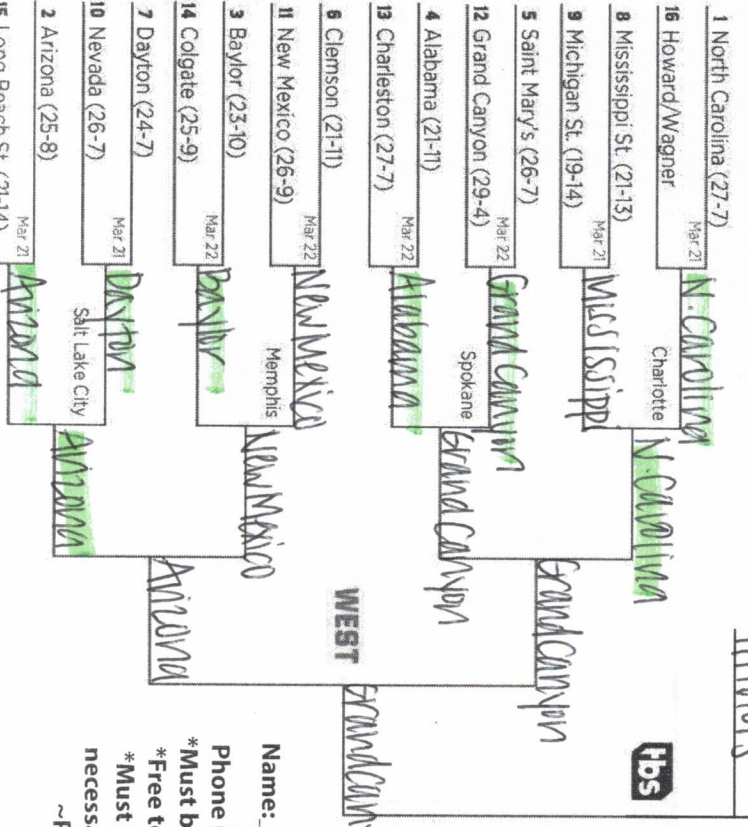

12 (23)

2

2

DONE

4

10

fbs

fbs

fbs

Combined Score
(Championship Game)
157

*Used For Tie Breaks

Name: KATHYRN PHILIPS

Phone (Text, if win): _____

*Must be turned in by March 20th @ 9pm!

*Free to play, for funsies, and gift cards!

*Must be present to enter, no purchase necessary, but we have fresh local beer!

~People's Brewery & Taproom

~Kriig Corner Pub