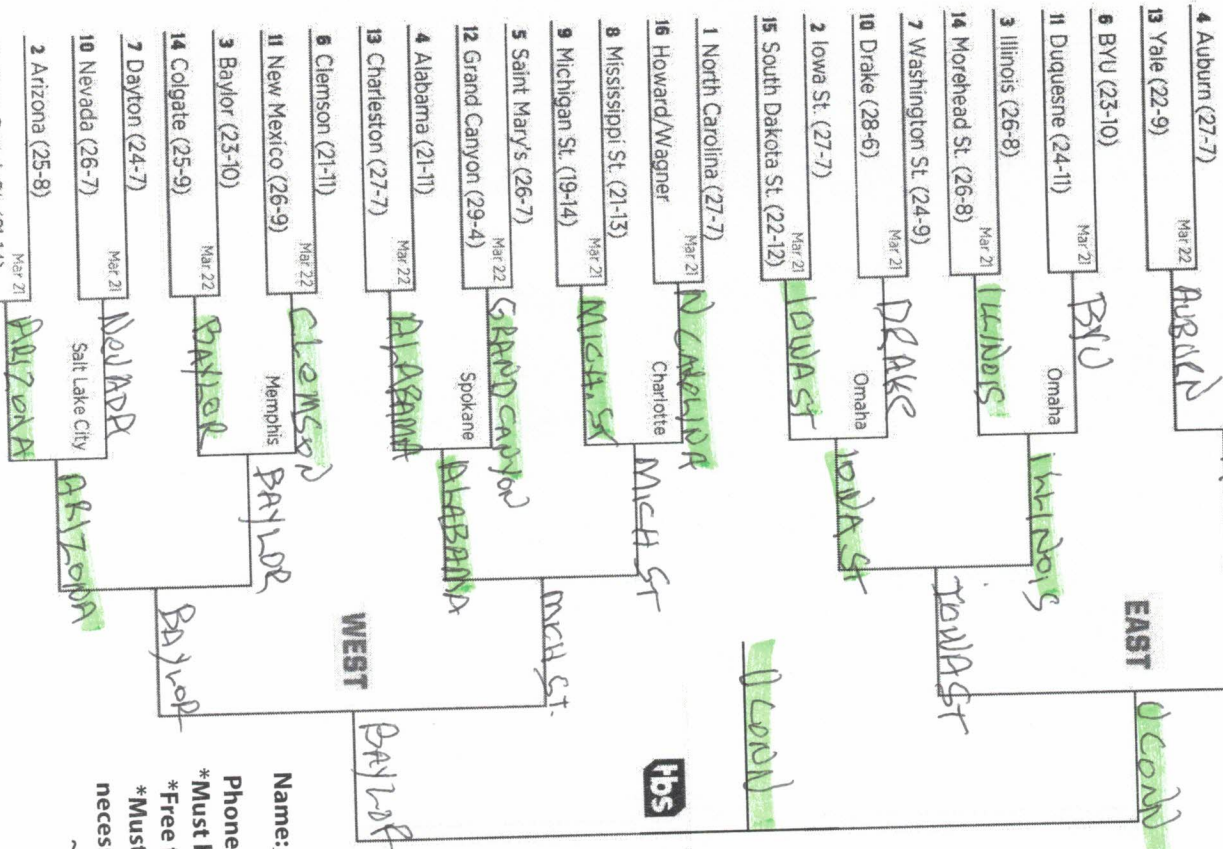

~Kritig Corner Pub

1 UConn (31-3) ² ² ⁵ ¹¹ ⁴ ² ²

NATIONAL CHAMPIONSHIP
APRIL 8

Purdue

187

*Used For Tie Breaks

Combined Score
(Championship Game)

Name: Rude Doe