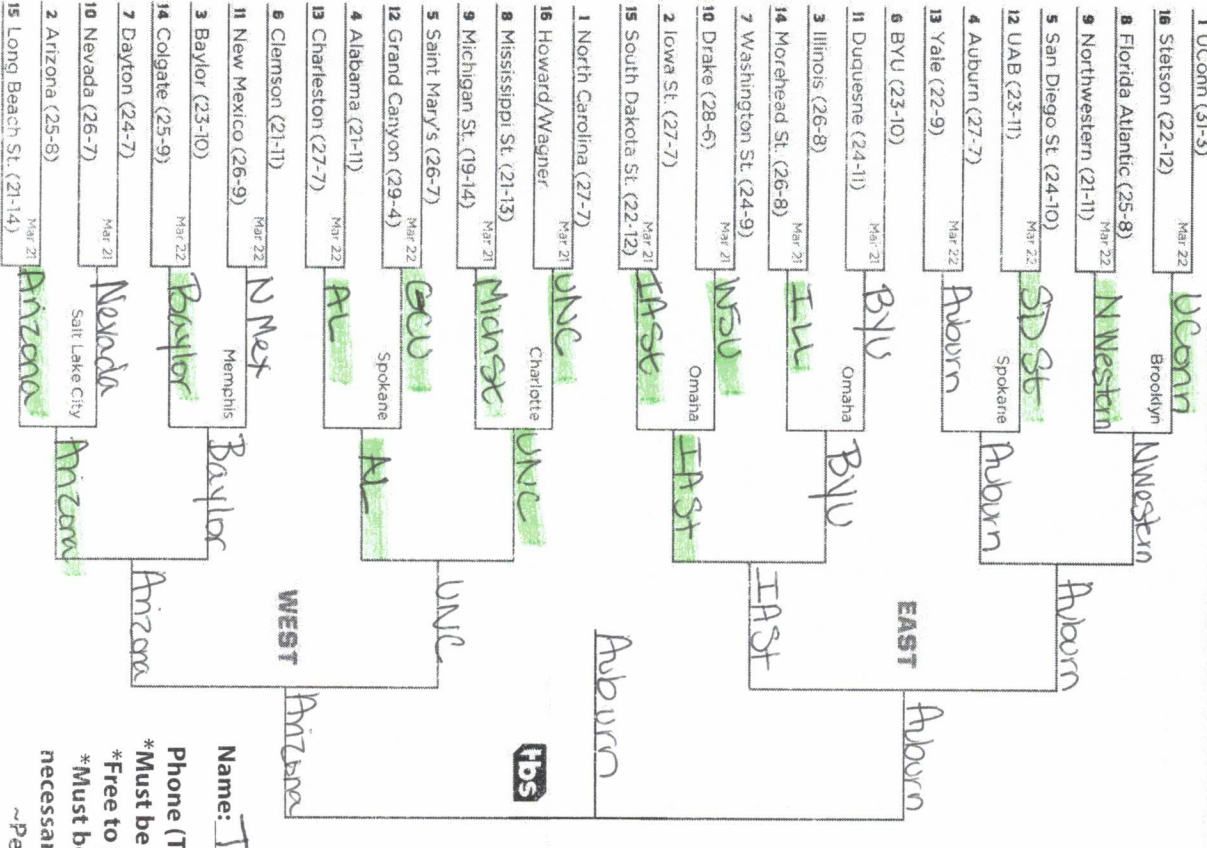

2024 NCAA DIVISION I MEN'S BASKETBALL CHAMPIONSHIP

FIRST ROUND (MAR 20-21)
SECOND ROUND (MAR 23-24)
SWEET 16 (MAR 25-26)
ELITE 8 (MAR 28-29)
NATIONAL SEMIFINALS (APRIL 1)
FINAL (APRIL 8)
FIRST FOUR (MARCH 19-20)
NATIONAL SEMIFINALS (APRIL 8)
ELITE 8 (MAR 28-29)
SWEET 16 (MAR 25-26)
SECOND ROUND (MAR 23-24)
FIRST ROUND (MAR 20-21)

16 Howard (18-16) vs 10 Virginia (23-10) W
16 Wagner (16-15) vs 10 Colorado St. (24-10) W
DAYTON (MARCH 19-20 M/W)
Montana St. (17-17) 16 vs Grambling (20-14) 16 S
Boise St. (22-10) 10 vs Colorado (24-10) 10