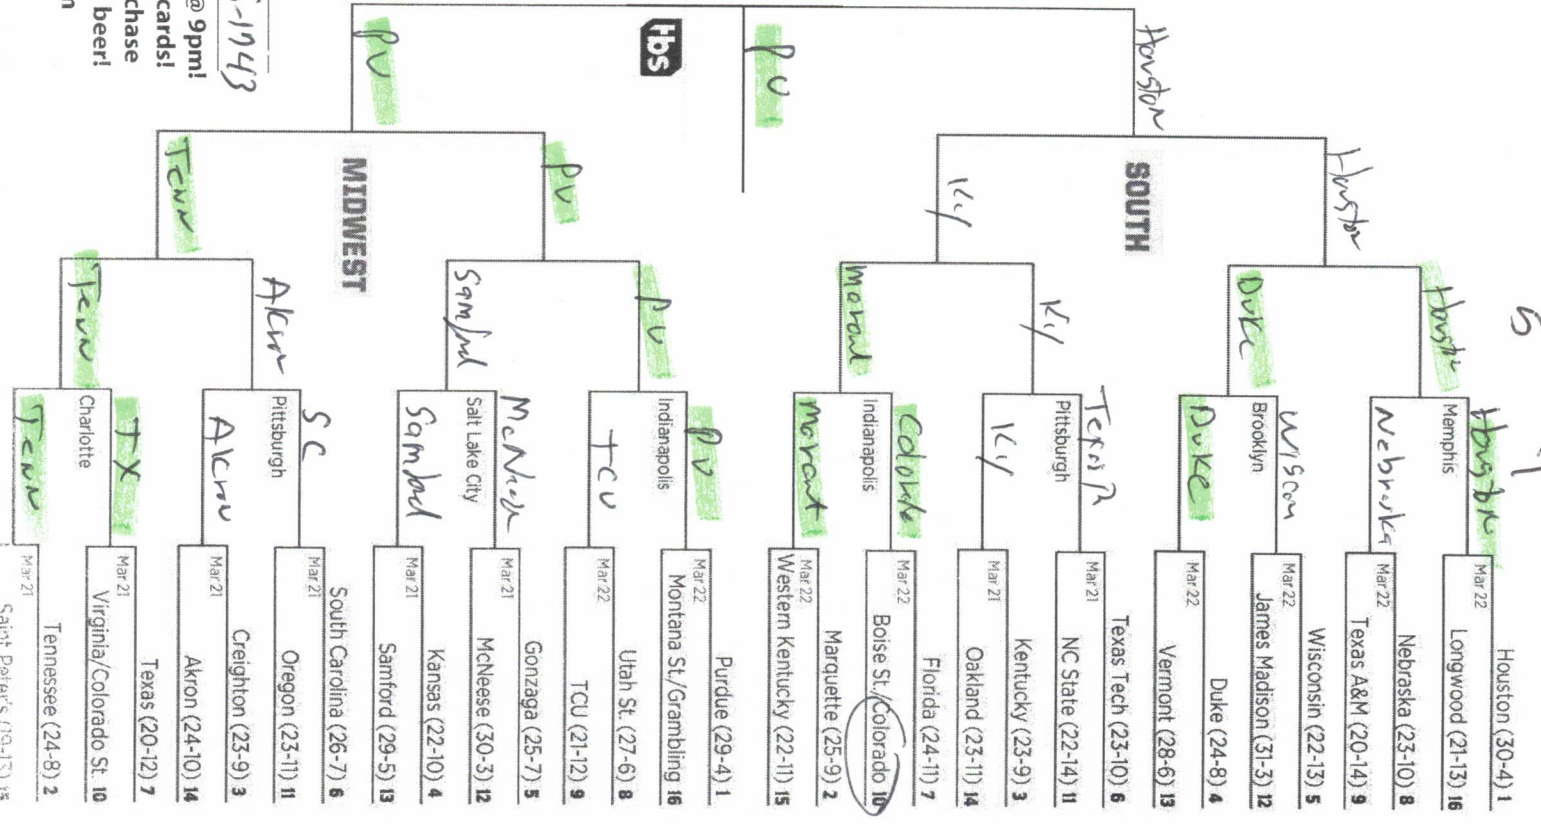

Combinded Score
(Championship Game)

190

*Used For Tie Breaks

Name: Tom Gail

Phone (Text, if win): 765-426-1943

*Must be turned in by March 20th @ 9pm!

*Free to play, for funsies, and gift cards!

*Must be present to enter, no purchase necessary, but we have fresh local beer!
~Peoples Brewery & Taproom
~Kritig Corner Pub

5 1