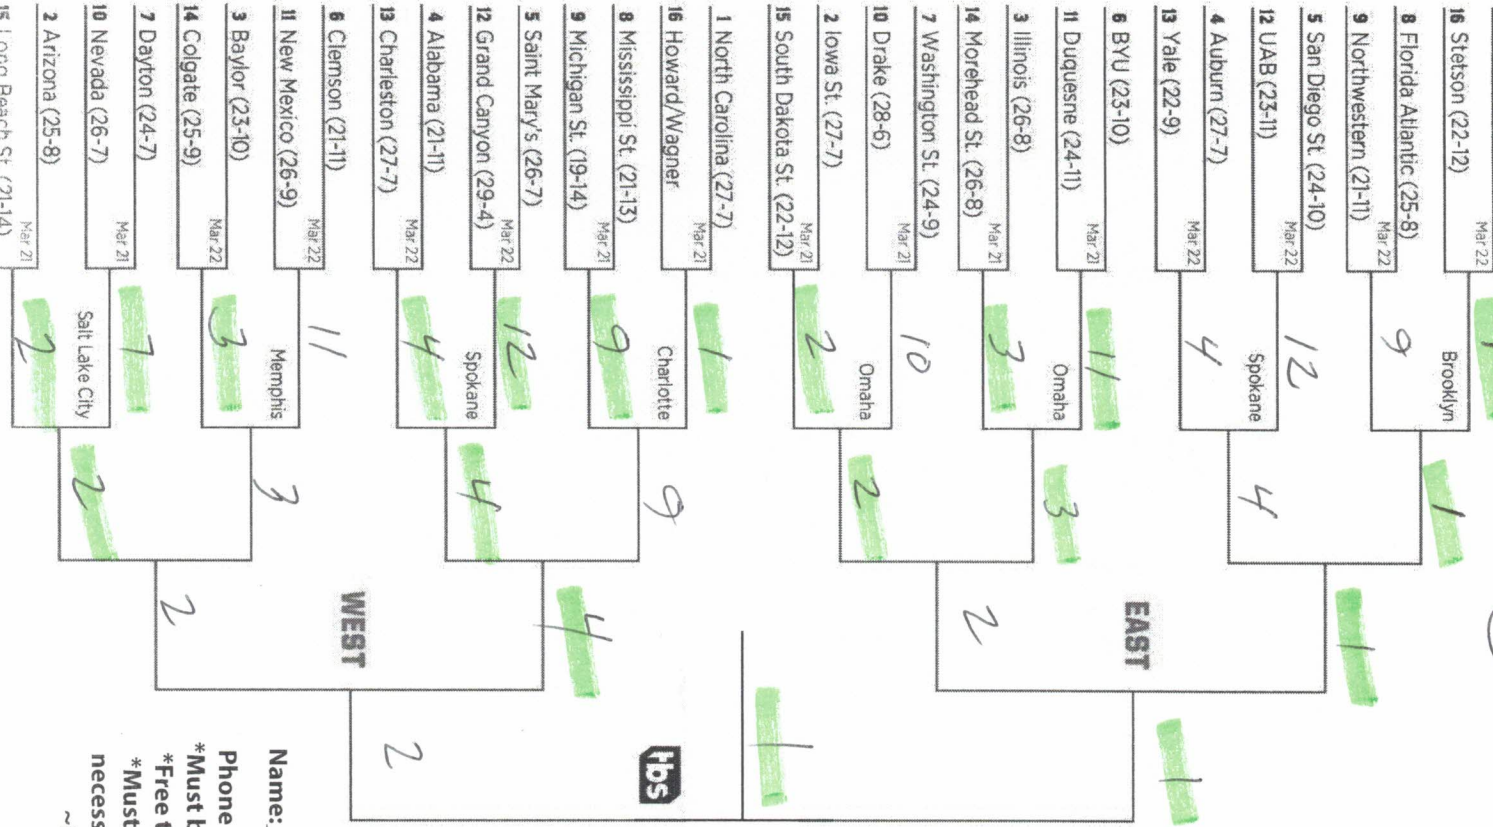

NATIONAL CHAMPIONSHIP
APRIL 8

Combine Score
(Championship Game)

10

*Used For Tie Breaks

Name: MARK SUTER

Phone (Text, if win): 765 414-0923

*Must be turned in by March 20th @ 9pm!

*Free to play, for funsies, and gift cards!

*Must be present to enter, no purchase necessary, but we have fresh local beer!

~People's Brewery & Taproom

~Kriug Corner Pub