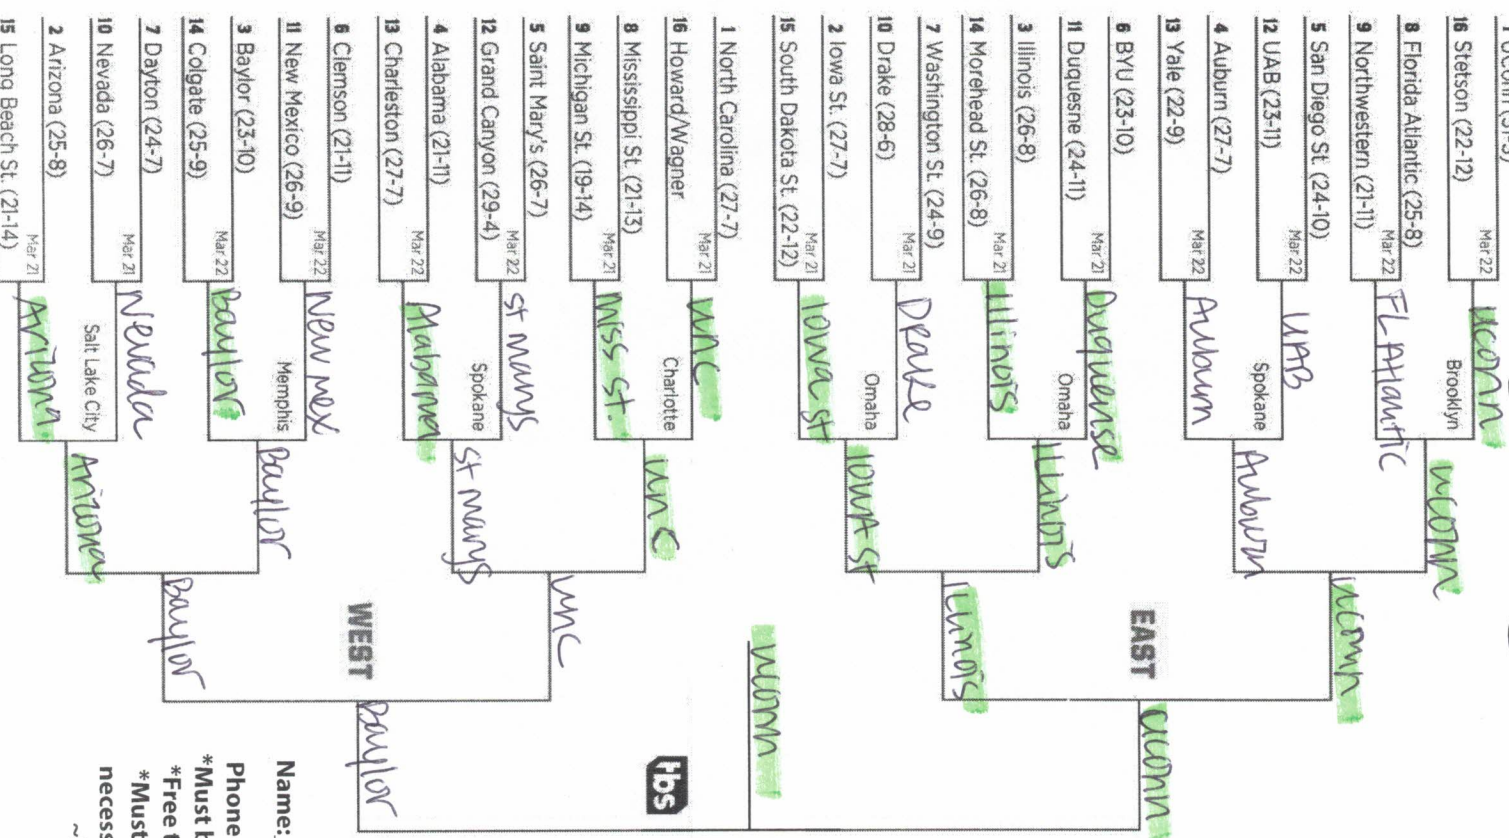

1 (18) 5 (9) (3) (2) (1)