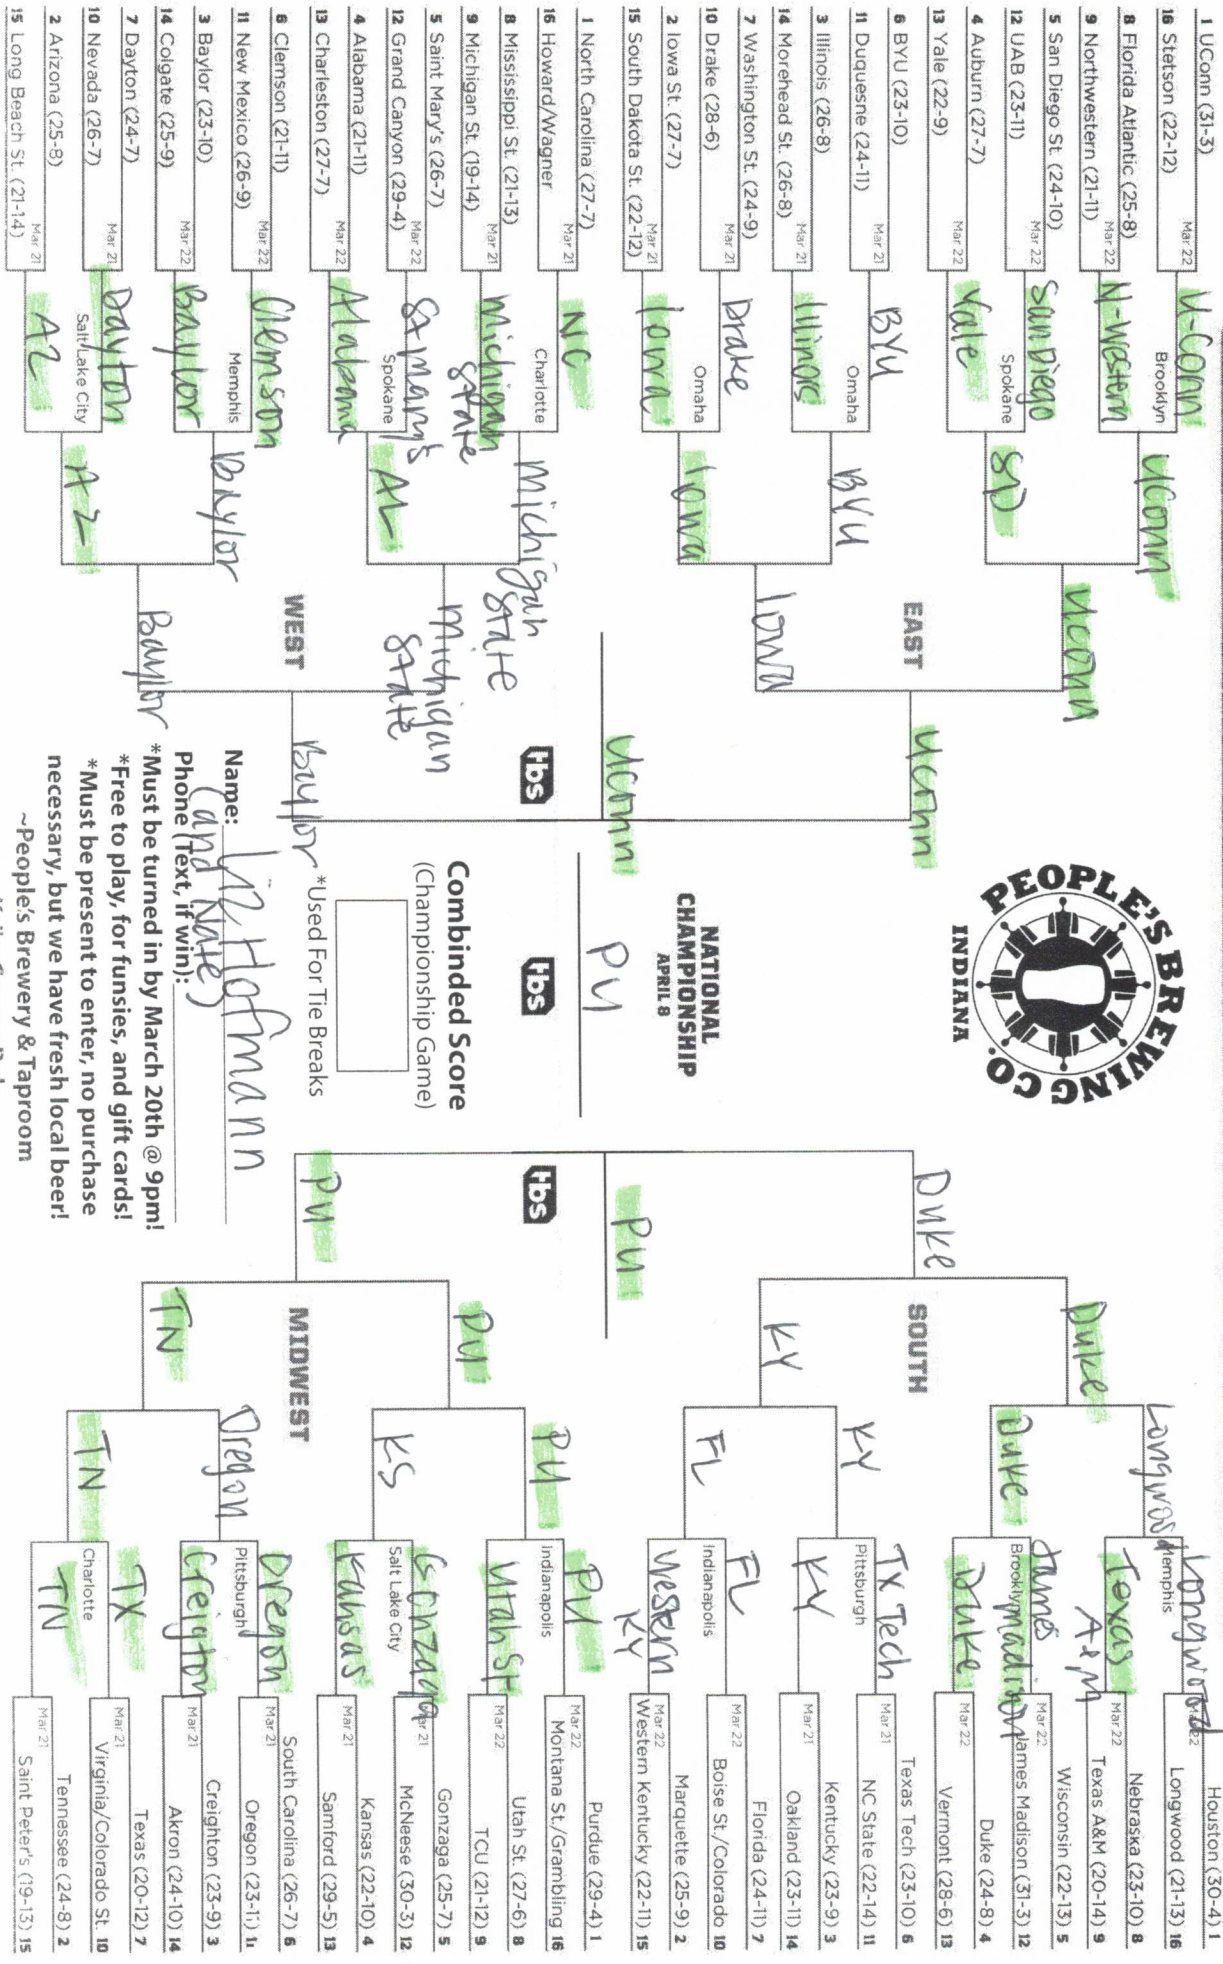

2024 NCAA DIVISION I MEN'S BASKETBALL CHAMPIONSHIP

FIRST ROUND MARCH 25-26 SECOND ROUND MARCH 26-27 SWEET 16 MARCH 28-29 ELITE 8 MARCH 29-31 NATIONAL SEMIFINALS APRIL 1-2 FIRST FOUR APRIL 2 NATIONAL SEMIFINALS APRIL 3 ELITE 8 MARCH 30-31 SWEET 16 MARCH 28-29 SECOND ROUND MARCH 26-27 FIRST ROUND MARCH 25-26

13 (BY) 5 (B) (A) (2) (2) 3 11

DAYTON
M/W
MARCH 15, 20
16 Howard (18-16) 10 Virginia (23-10) 10 Montana St. (17-17) 16 Boise St. (22-10) 10
16 Wagner (16-15) 10 Colorado St. (24-10) 10 Grambling (20-14) 16 Colorado (24-10) 10

Combined Score
(Championship Game)