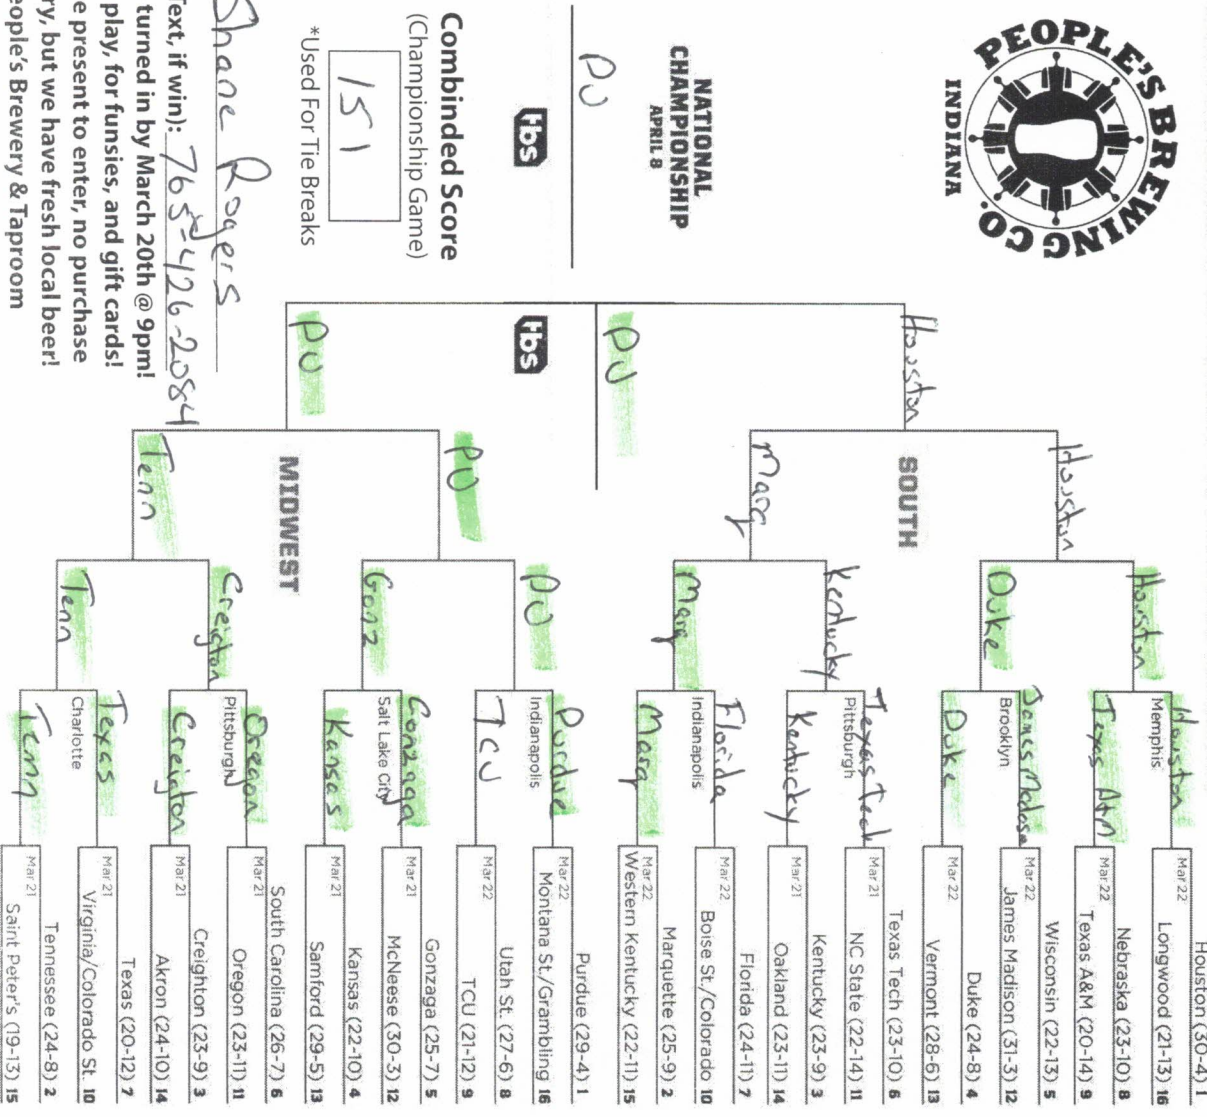

12 (15) 5 (12) 3 (2) 1

Combined Score
 (Championship Game)
 151

*Used For Tie Breaks

Name: Shane Rogers
Phone (Text, if win): 765-2426-2084

*Must be turned in by March 20th @ 9pm!
 *Free to play, for funsies, and gift cards!
 *Must be present to enter, no purchase necessary, but we have fresh local beer!
 ~People's Brewery & Taproom
 ~Krüg Corner Pub