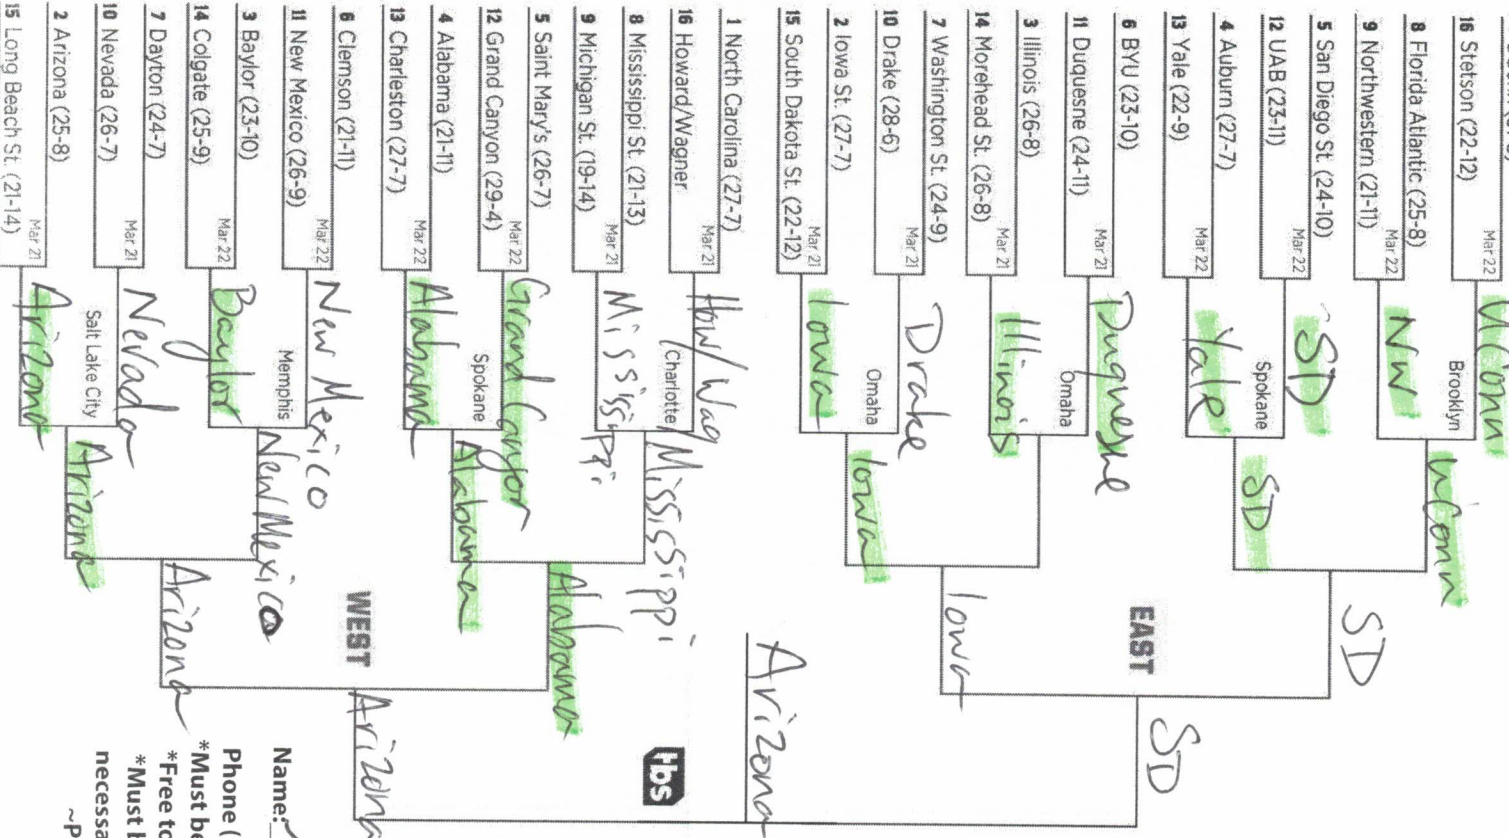

②③ ⑤⑪ ③ ① ①

5 11

NATIONAL CHAMPIONSHIP
APRIL 8

Combined Score
(Championship Game)
137

Name: Mary Letz
Phone (Text, if win):
*Must be turned in by March 20th @ 9pm!
*Free to play, for funsies, and gift cards!
*Must be present to enter, no purchase necessary, but we have fresh local beer!
~Peoples Brewery & Taproom
~Kriug Corner Pub