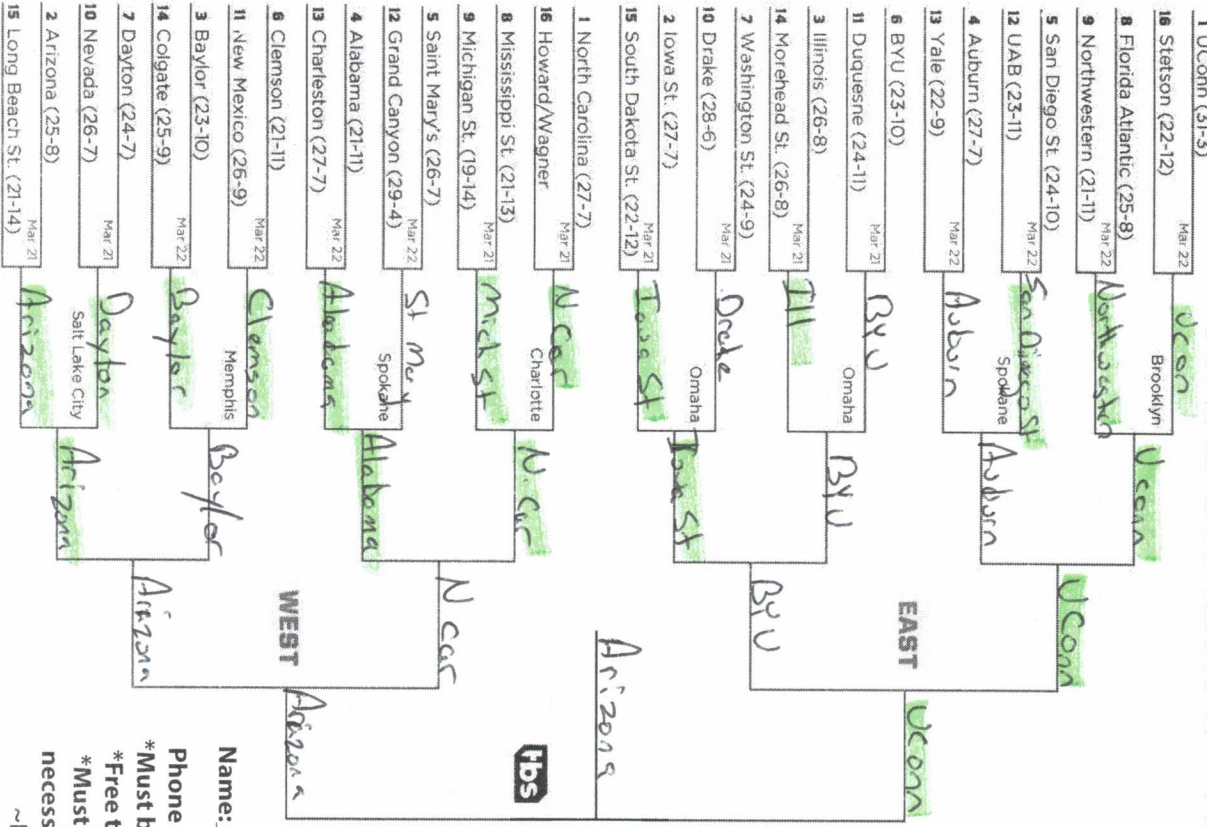

2024 NCAA DIVISION I MEN'S BASKETBALL CHAMPIONSHIP

FIRST ROUND MARCH 21-22   **SECOND ROUND** MARCH 23-24   **SWEET 16** MARCH 25-26   **ELITE 8** MARCH 29-31   **NATIONAL SEMIFINALS** APRIL 5   **FIRST FOUR**   **NATIONAL SEMIFINALS** APRIL 6   **ELITE 8** MARCH 29-31   **SWEET 16** MARCH 25-26   **SECOND ROUND** MARCH 23-24   **FIRST ROUND** MARCH 21-22

DAYTON M/W
MARCH 19, 20
16 Howard (18-16) vs 10 Virginia (23-10)
16 Wagner (16-15) vs 10 Colorado St. (24-10)
MONTANA ST. (17-17) 16 vs GRAMBLING (20-14) 16
BOISE ST. (22-10) 10 vs COLORADO (24-10) 10

12 (15) 5 (12) 3 (2) 1

Combined Score
(Championship Game)
151

*Used For Tie Breaks

Name: Shane Rogers
Phone (Text, if win): 765-2426-2084

*Must be turned in by March 20th @ 9pm!
*Free to play, for funsies, and gift cards!
*Must be present to enter, no purchase necessary, but we have fresh local beer!
~People's Brewery & Taproom
~Krüg Corner Pub