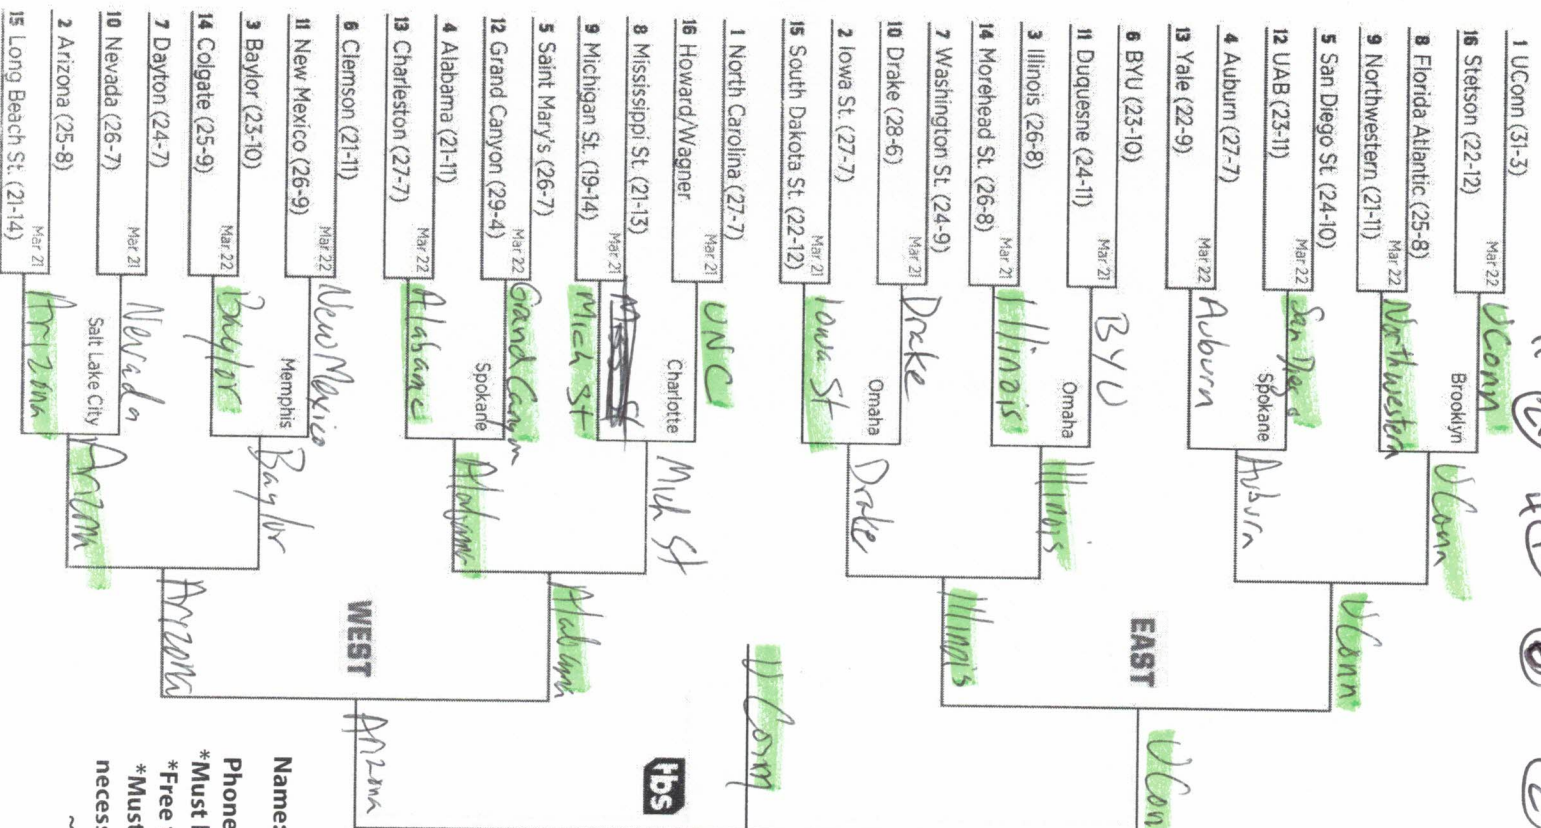

11 (65) 4 (10) 6 (2) 2 (2)