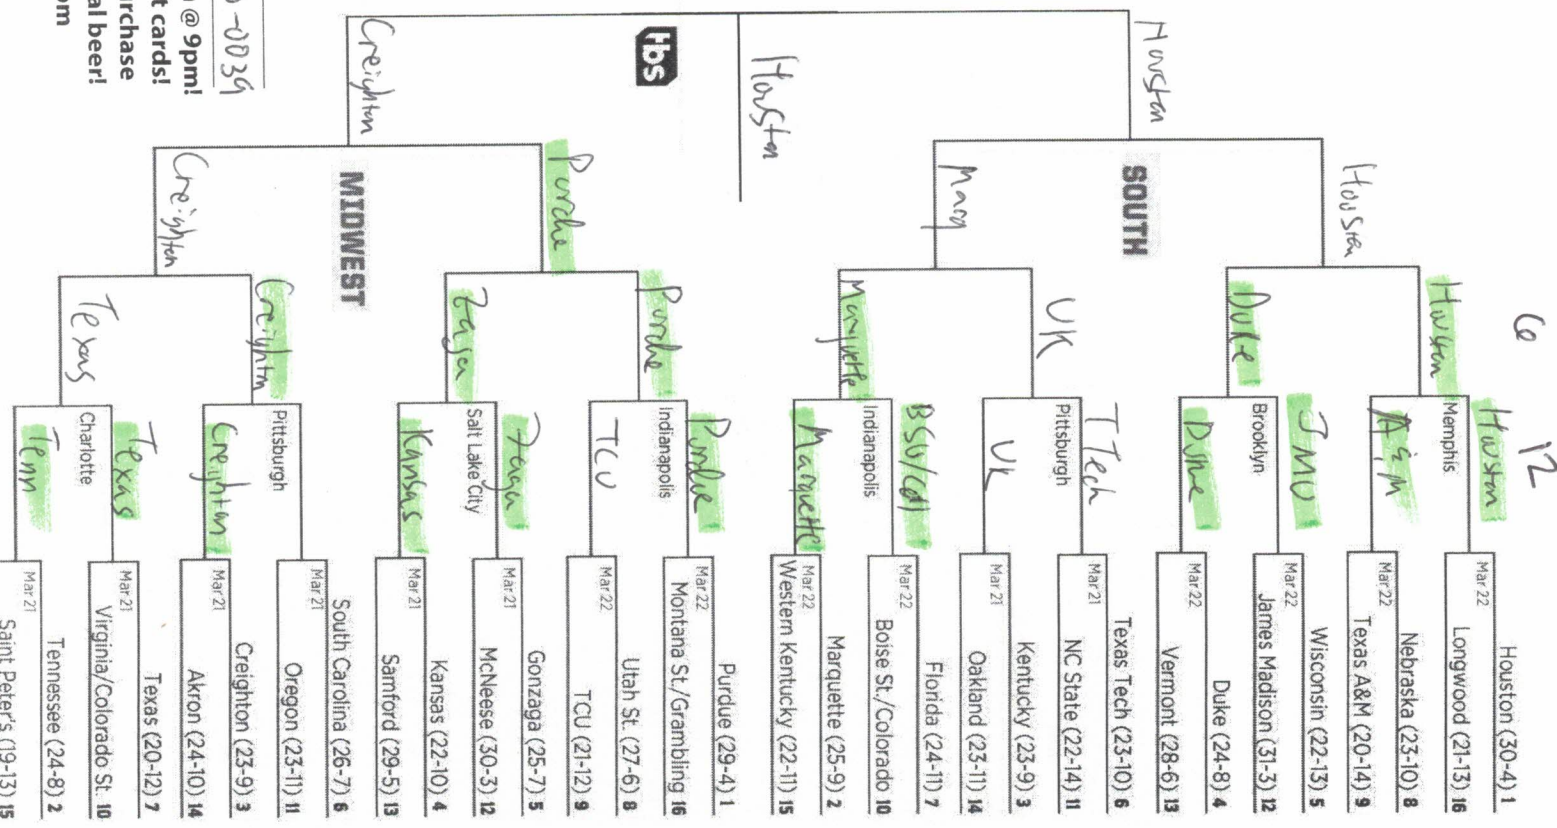

Combined Score
(Championship Game)

Name: Mike Bawmsgeh

Phone (Text, if win): 513-290-0039

*Must be turned in by March 20th @ 9pm!

*Free to play, for funsies, and gift cards!

*Must be present to enter, no purchase necessary, but we have fresh local beer!

~Peoples Brewery & Taproom

~Kriig Corner Pub

~Kriig Corner Pub