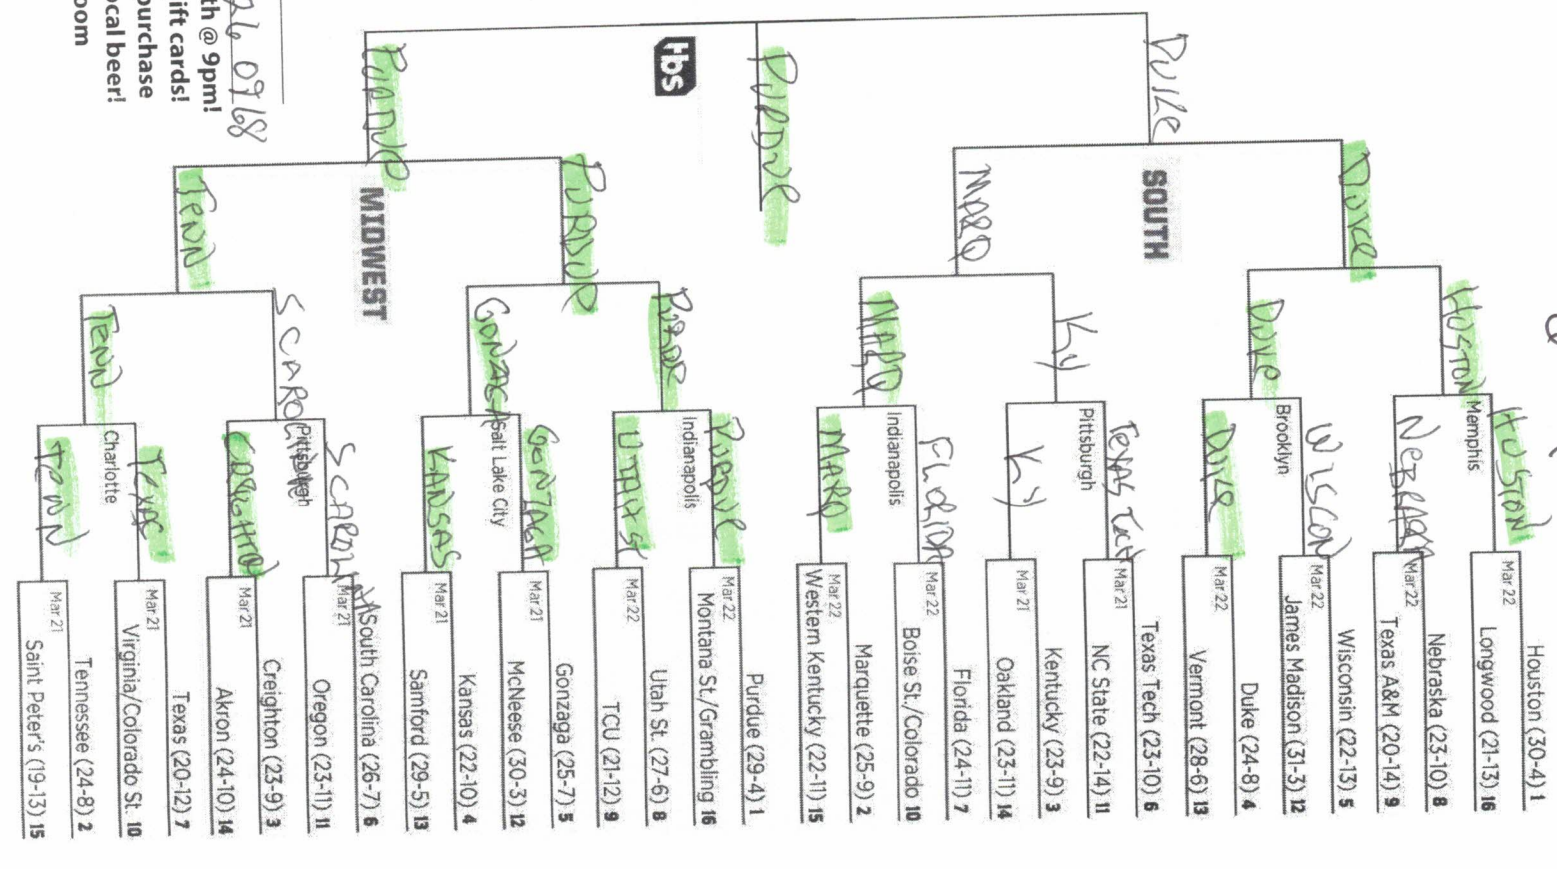

Combined Score
(Championship Game)

Name: Rude Doe

Phone (Text, if win): 765 426 0918

*Must be turned in by March 20th @ 9pm!

*Free to play, for funnies, and gift cards!

*Must be present to enter, no purchase necessary, but we have fresh local beer!

~People's Brewery & Taproom
~Krüg Corner Pub