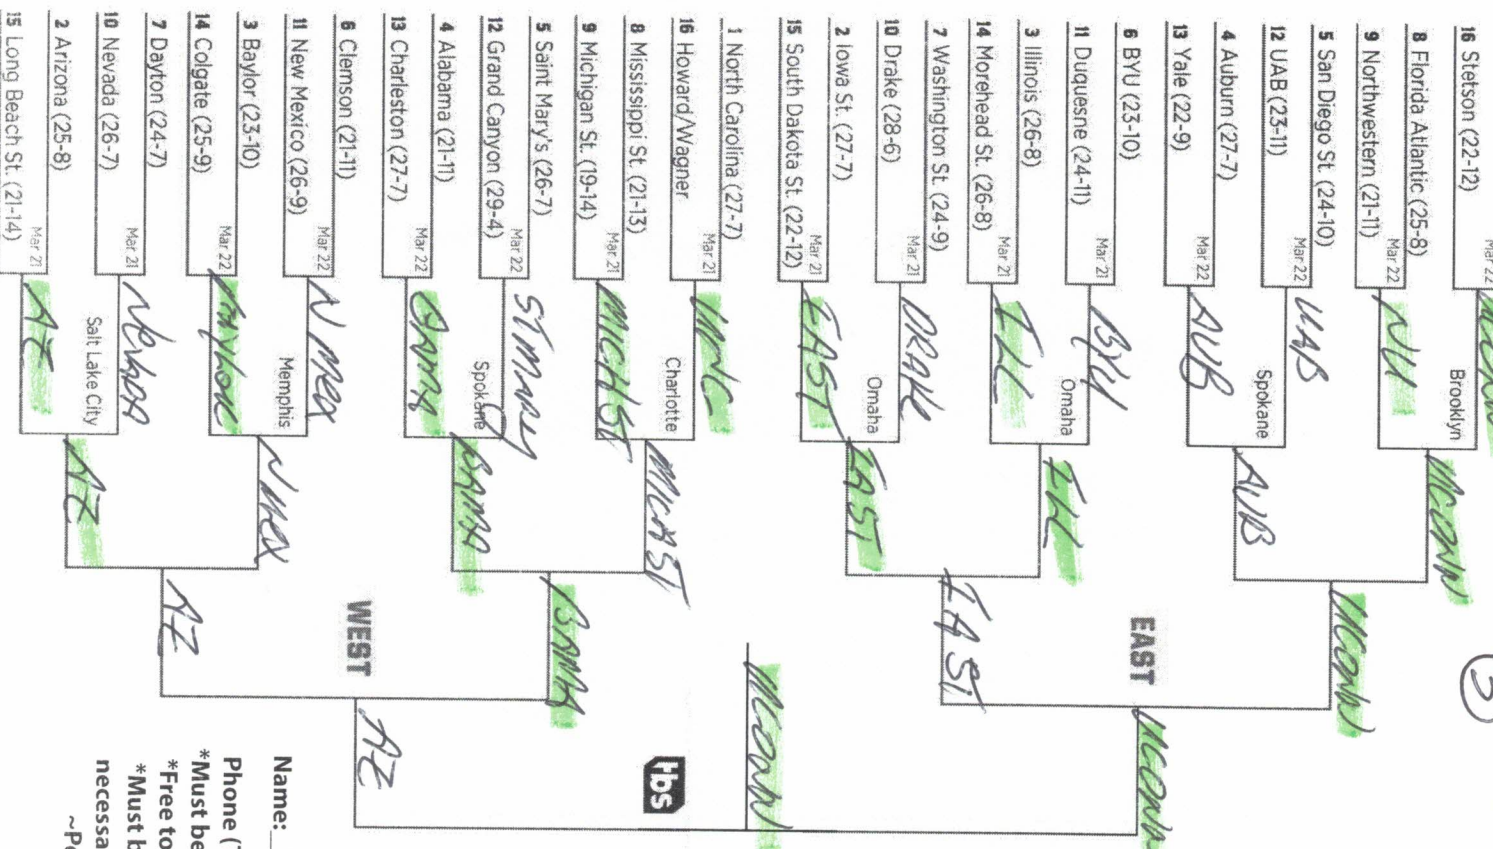

NATIONAL CHAMPIONSHIP
APRIL 8