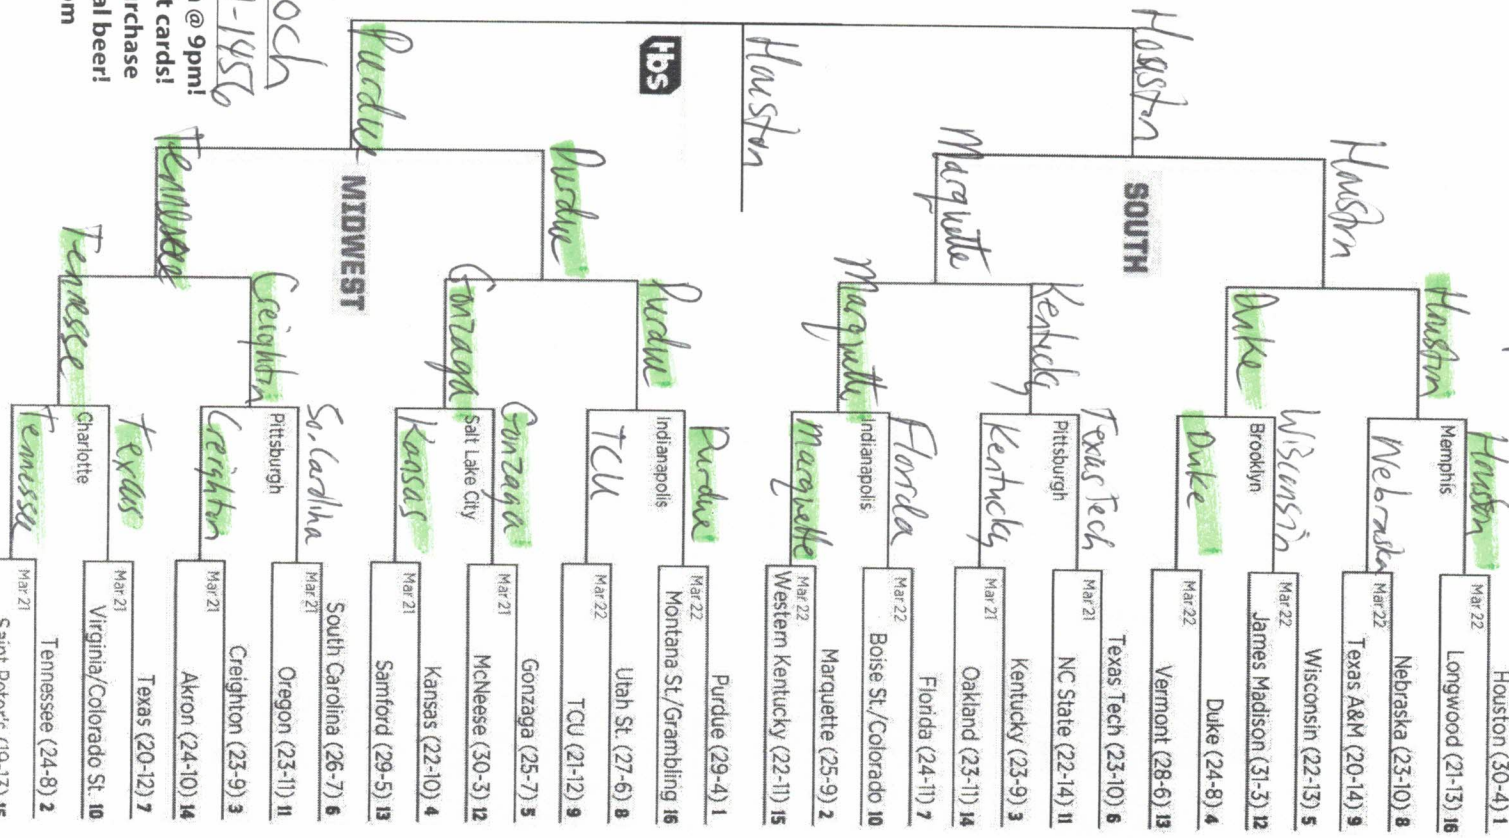

Name: Neil Knobloch

Phone (Text, if win): 765-421-1456

* Must be turned in by March 20th @ 9pm!

* Free to play, for funsies, and gift cards!

* Must be present to enter, no purchase necessary, but we have fresh local beer!

~Peoples Brewery & Taproom

~Kritig Corner Pub