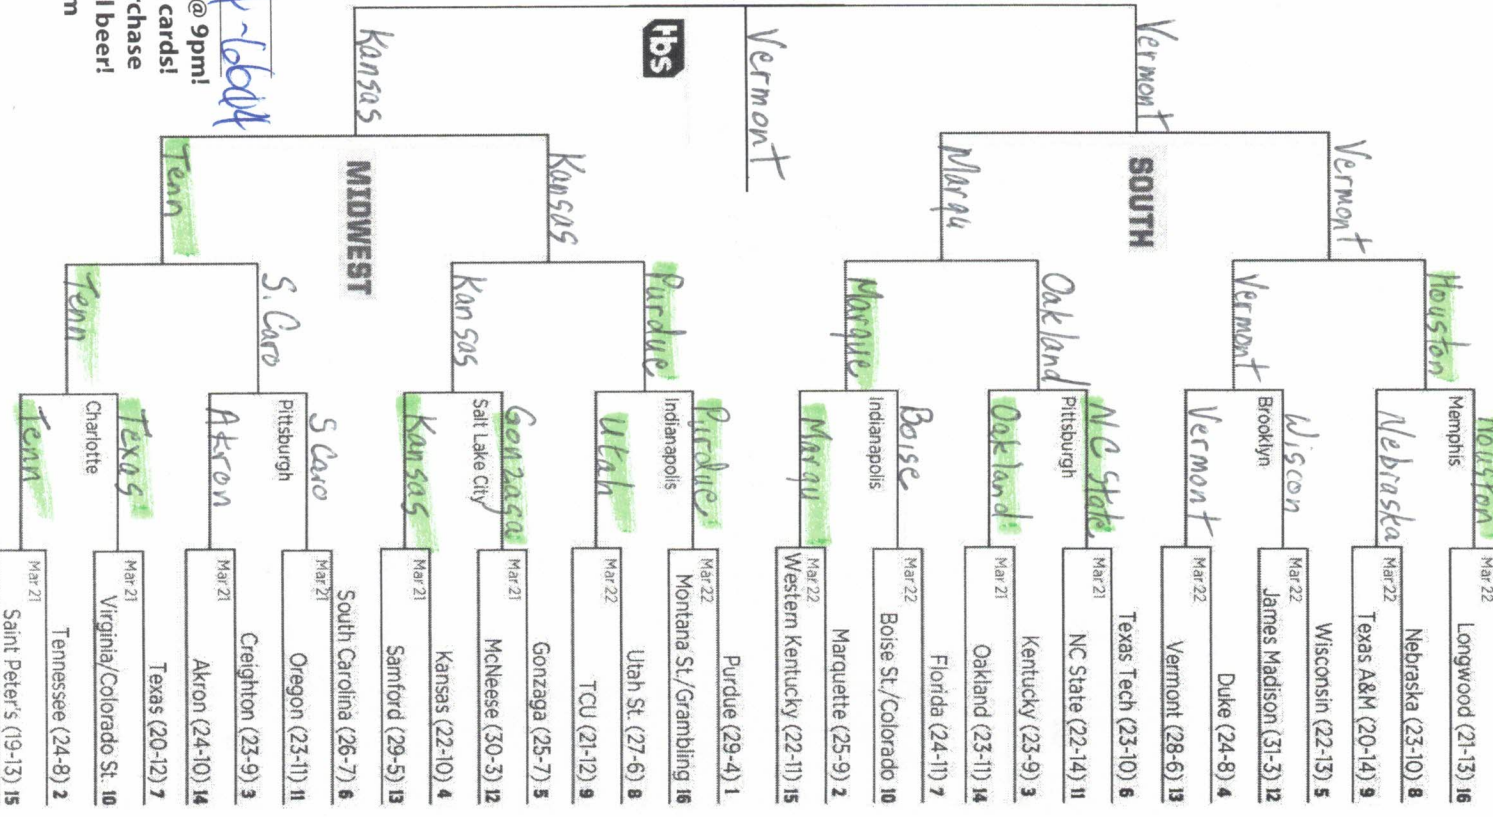

161

*Used For Tie Breaks

Name: PAV D H

Phone (Text, if win): 765-494-1664

*Must be turned in by March 20th @ 9pm!
*Free to play, for funsies, and gift cards!
*Must be present to enter, no purchase necessary, but we have fresh local beer!
~Peoples Brewery & Taproom
~Kriig Corner Pub