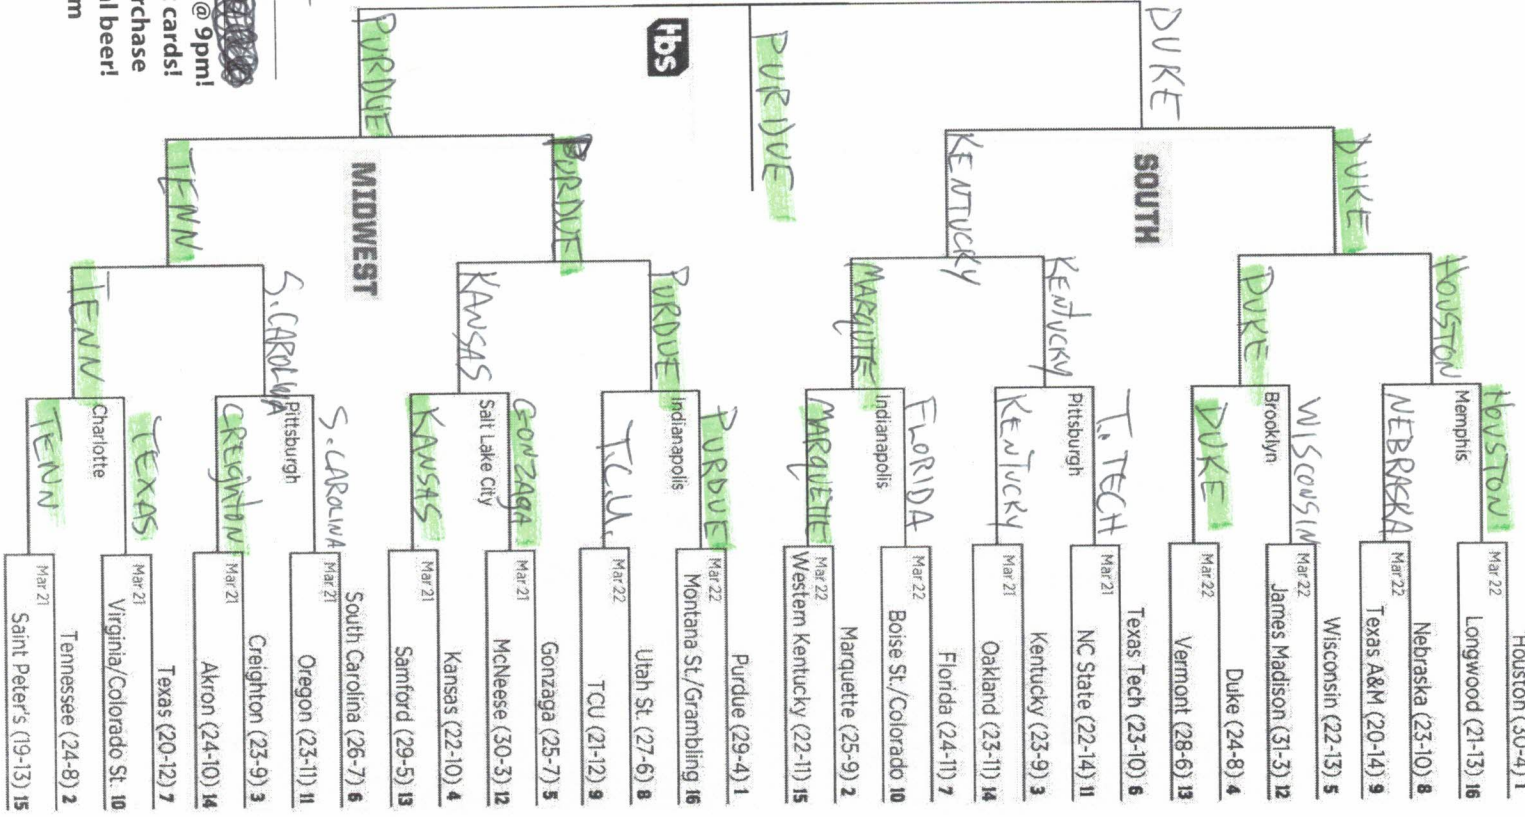

PURDUE

Combined Score
(Championship Game)

148

*Used For Tie Breaks

Name: TROY KULT

Phone (Text, if win): ~~XXXXXXXXXX~~

*Must be turned in by March 20th @ 9pm!

*Free to play, for funsies, and gift cards!