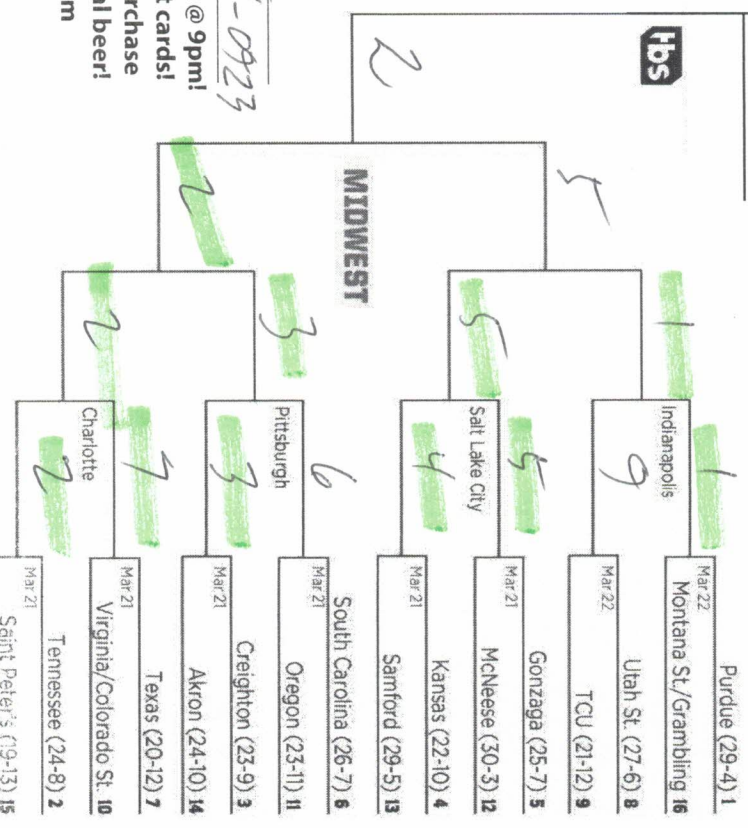

~People's Brewery & Taproom

~Kriug Corner Pub

2024 NCAA DIVISION I MEN'S BASKETBALL CHAMPIONSHIP

FIRST ROUND (MAR 20-21)
 SECOND ROUND (MAR 23-24)
 SWEET 16 (MAR 25-26)
 ELITE 8 (MAR 28-29)
 NATIONAL SEMIFINALS (APRIL 1)
 FINAL (APRIL 8)
 FIRST FOUR (MARCH 19-20)
 NATIONAL SEMIFINALS (APRIL 8)
 ELITE 8 (MAR 28-29)
 SWEET 16 (MAR 25-26)
 SECOND ROUND (MAR 23-24)
 FIRST ROUND (MAR 20-21)