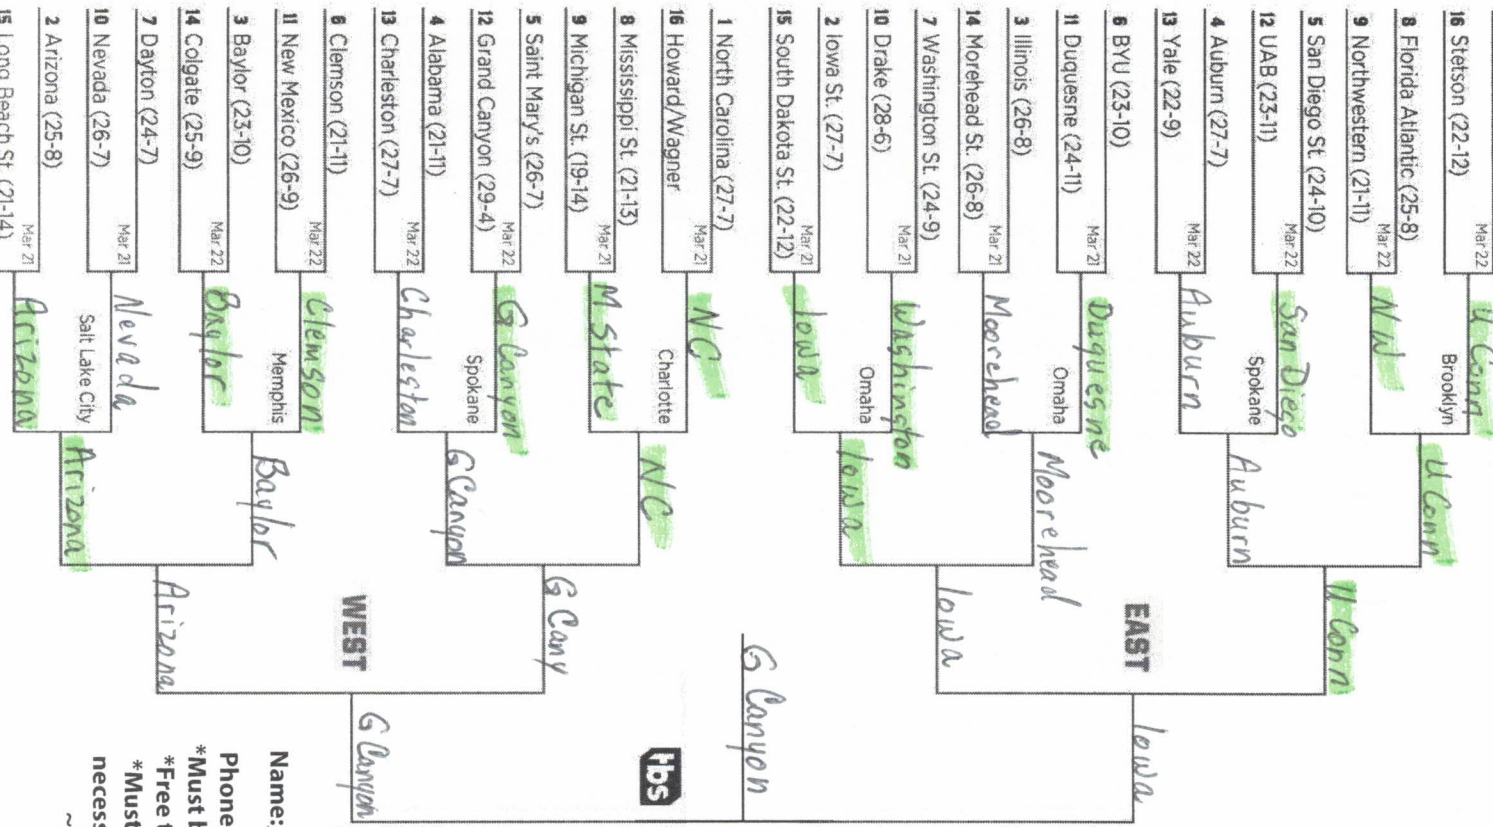

2 4 2

DONE

484752

4

10

NATIONAL CHAMPIONSHIP
APRIL 8

Vermont

Combinded Score
(Championship Game)

161

*Used For Tie Breaks