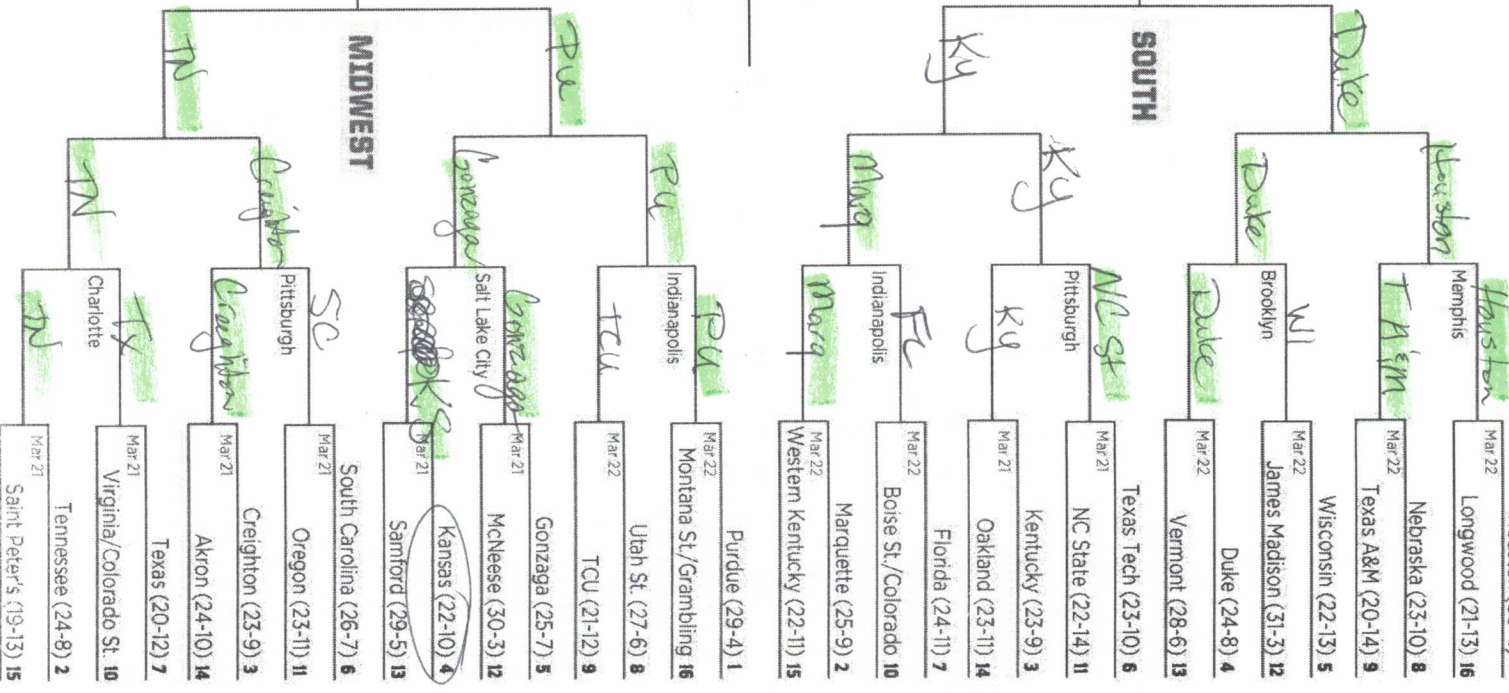

NATIONAL CHAMPIONSHIP
APRIL 8

Combinded Score
(Championship Game)

148

*Used For Tie Breaks

Name: Jenni for Gardner
Phone (Text, if win): _____
*Must be turned in by March 20th @ 9pm!
*Free to play, for funsies, and gift cards!
*Must be present to enter, no purchase necessary, but we have fresh local beer!
~Peoples Brewery & Taproom
~Krüg Corner Pub