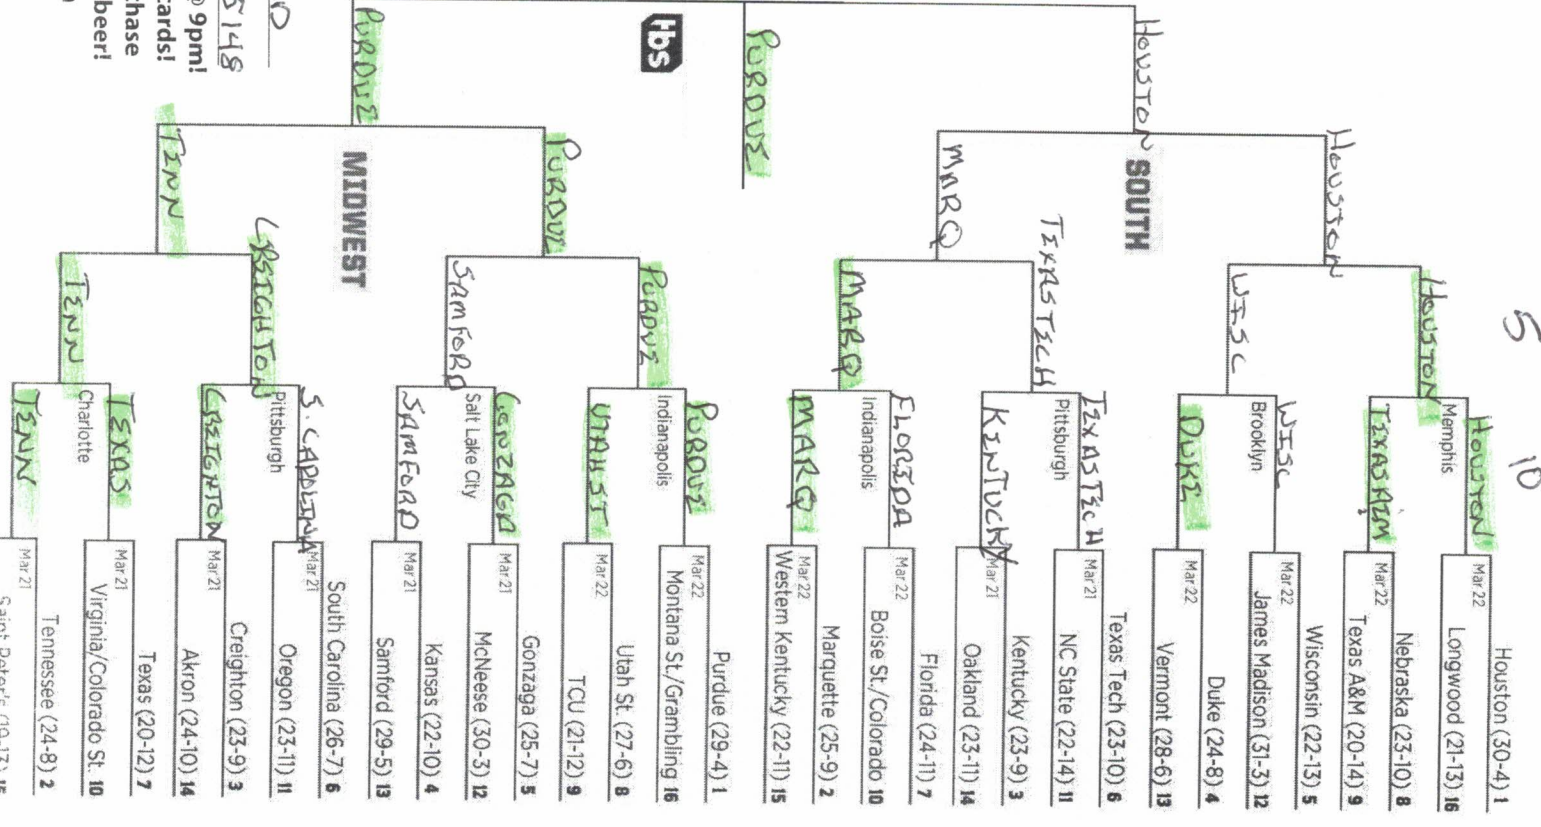

*Used For Tie Breaks

Name: NEWTON HOWARD
Phone (Text, if win): 765 490 5148
*Must be turned in by March 20th @ 9pm!
*Free to play, for funsies, and gift cards!
*Must be present to enter, no purchase necessary, but we have fresh local beer!
~People's Brewery & Taproom
~Krug Corner Pub