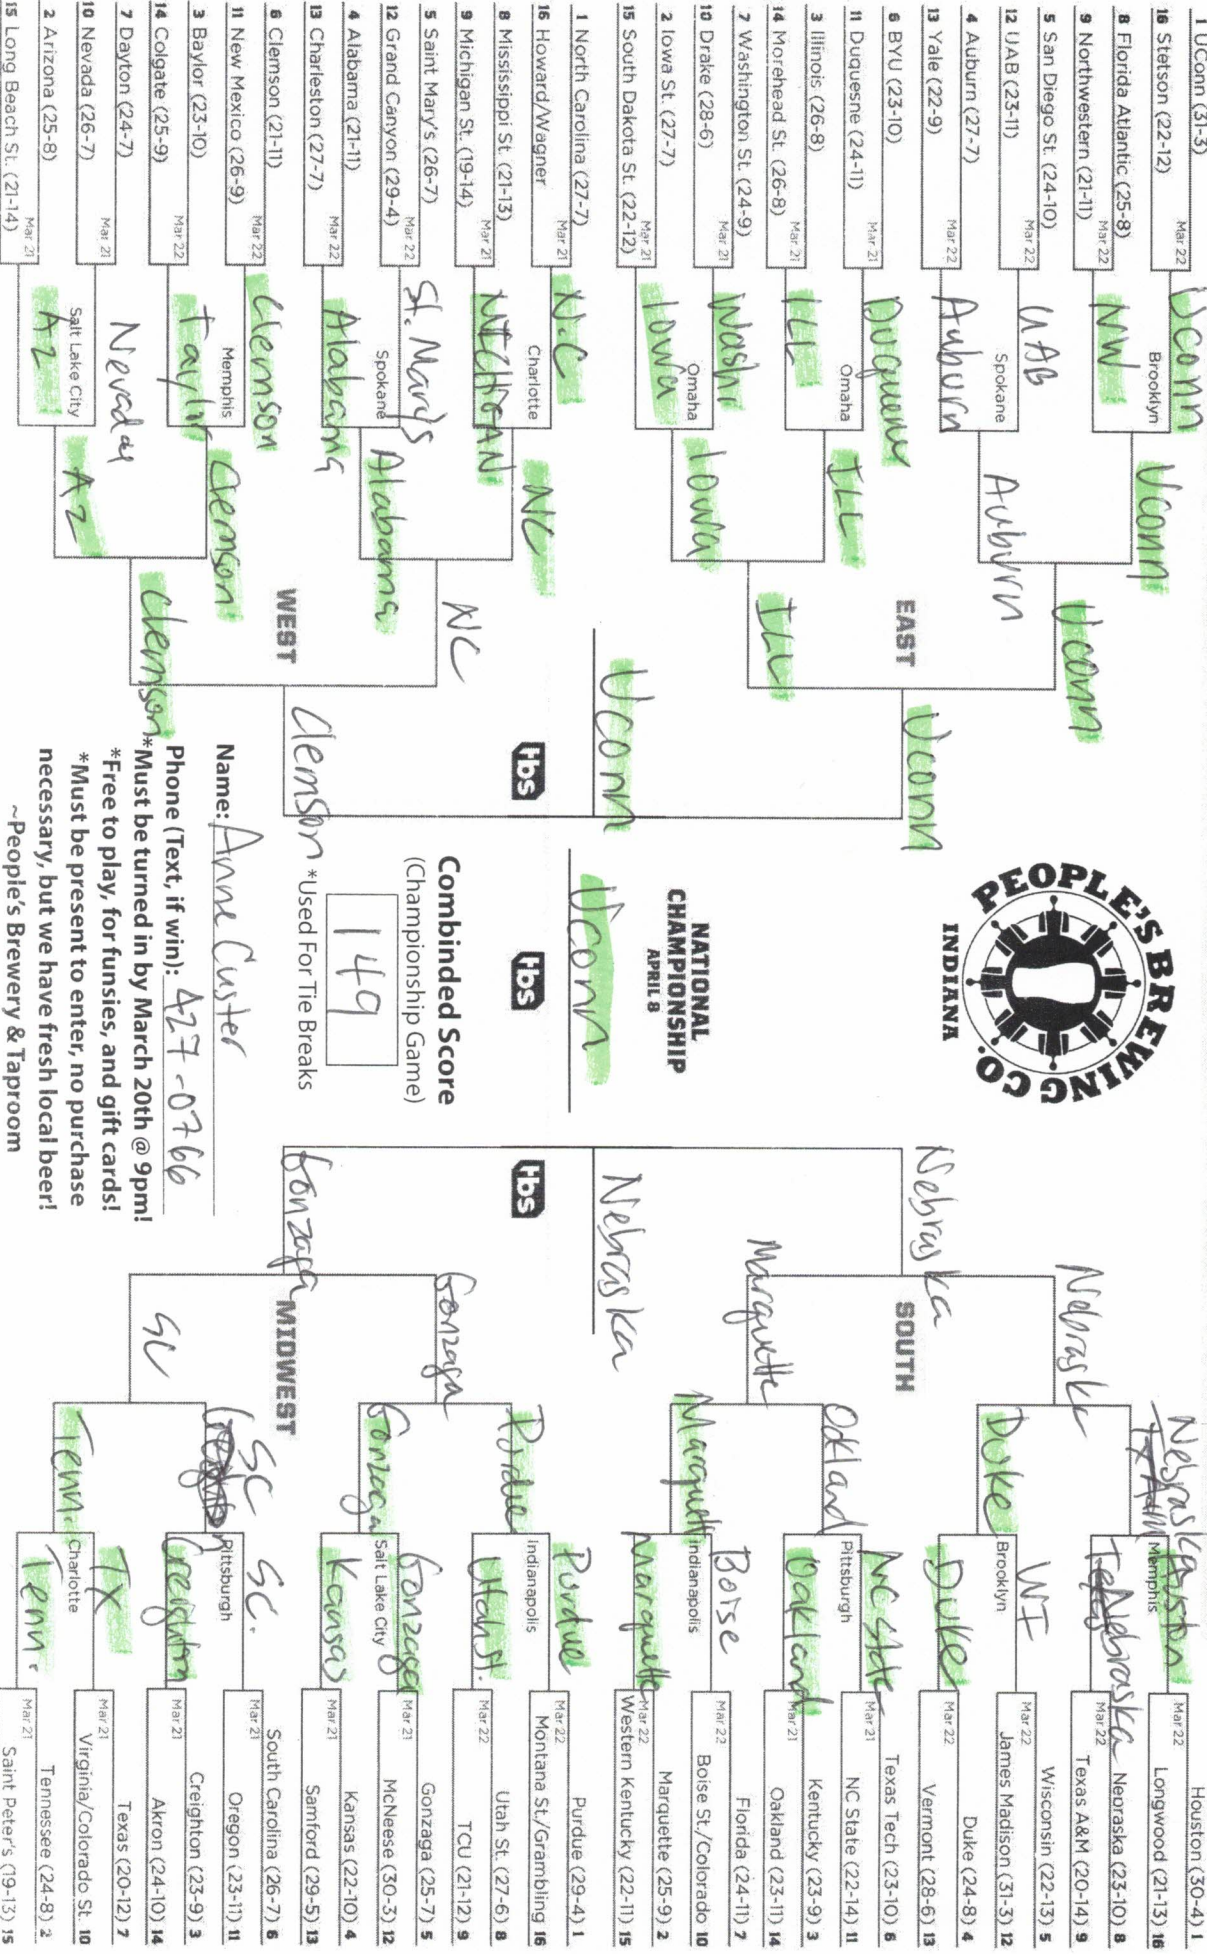

2024 NCAA DIVISION I MEN'S BASKETBALL CHAMPIONSHIP

FIRST ROUND MARCH 19-20 | **SECOND ROUND** MARCH 21-22 | **SWEET 16** MARCH 23-24 | **ELITE 8** MARCH 25-26 | **NATIONAL SEMIFINALS** APRIL 1 | **FIRST FOUR** APRIL 2 | **NATIONAL SEMIFINALS** APRIL 3 | **ELITE 8** MARCH 29 | **SWEET 16** MARCH 30 | **SECOND ROUND** MARCH 31 | **FIRST ROUND** MARCH 19

16 Howard (19-16)	10 Virginia (23-10)	DAYTON M/W	Montana St. (17-17) 16	Boise St. (22-10) 10
16 Wagner (16-15)	10 Colorado St. (24-10)	M/W MARCH 19-20	Grambling (20-14) 16	Colorado (24-10) 10

NATIONAL CHAMPIONSHIP
APRIL 8
Combined Score
(Championship Game)
149

Name: *Anne Custer*

Phone (Text, if win): *427-0766*

*Must be turned in by March 20th @ 9pm!

*Free to play, for funsets, and gift cards!

*Must be present to enter, no purchase necessary, but we have fresh local beer!

~People's Brewery & Taproom

~Krug Corner Pub