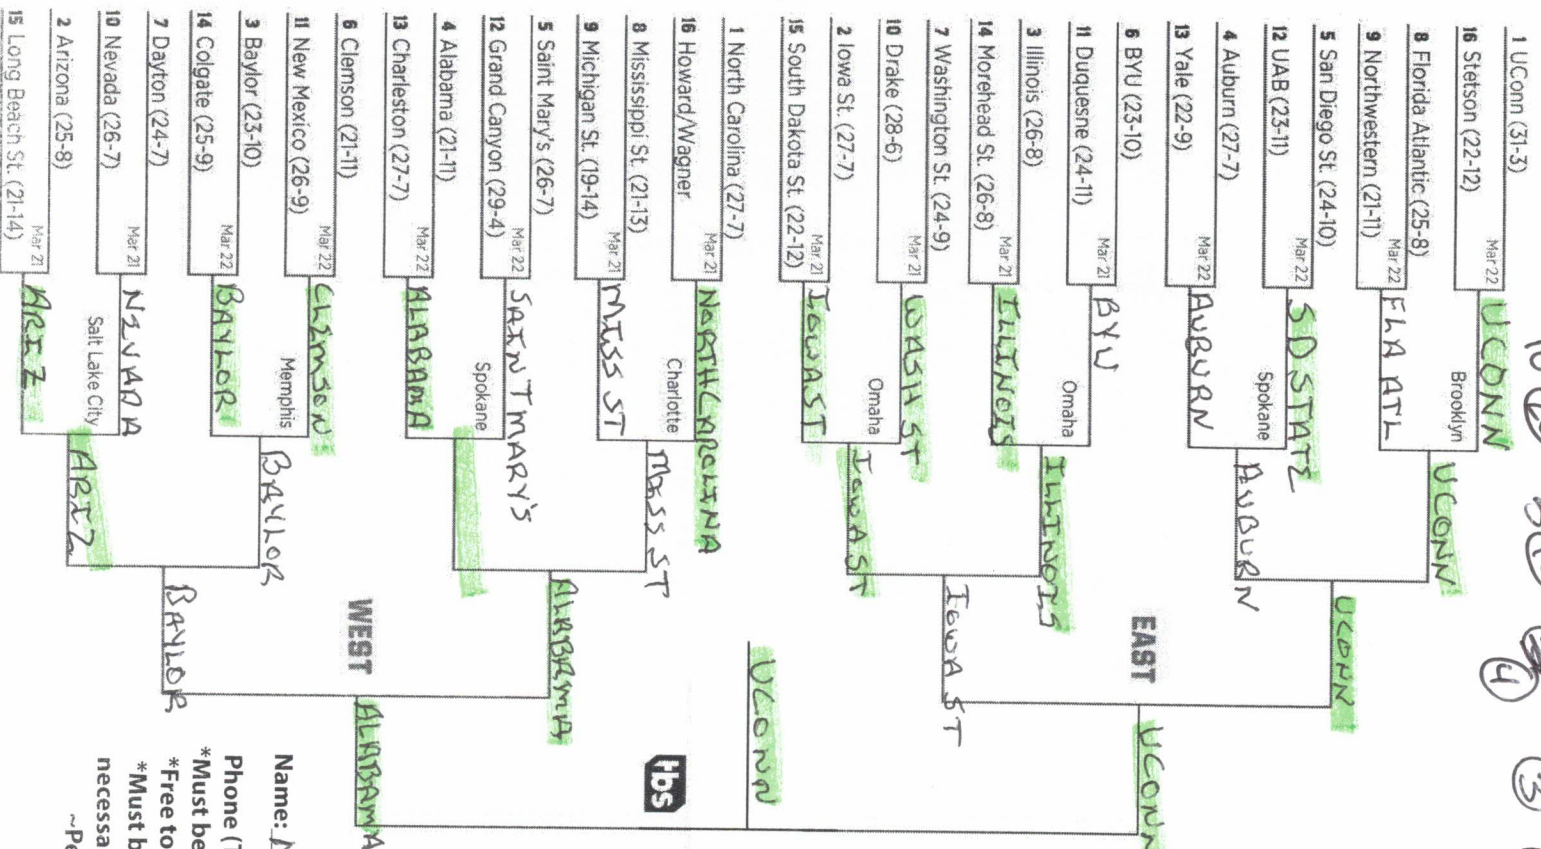

10 10 5 10 10 10 3 2

5 10

NATIONAL CHAMPIONSHIP
APRIL 8

UConn
UConn

Combined Score
(Championship Game)
140

*Used For Tie Breaks

Name: NEWTON HOWARD
Phone (Text, if win): 765 490 5148
*Must be turned in by March 20th @ 9pm!
*Free to play, for funsies, and gift cards!
*Must be present to enter, no purchase necessary, but we have fresh local beer!
~People's Brewery & Taproom
~Krug Corner Pub

Houston
Houston
Texas A&M
Duke

Houston

WISC

Houston

TEXAS TECH

MARG

MARG

Purdue

Hbs

Purdue

Purdue

MIDWEST

SPRINGFIELD

TENN

TENN

TENN