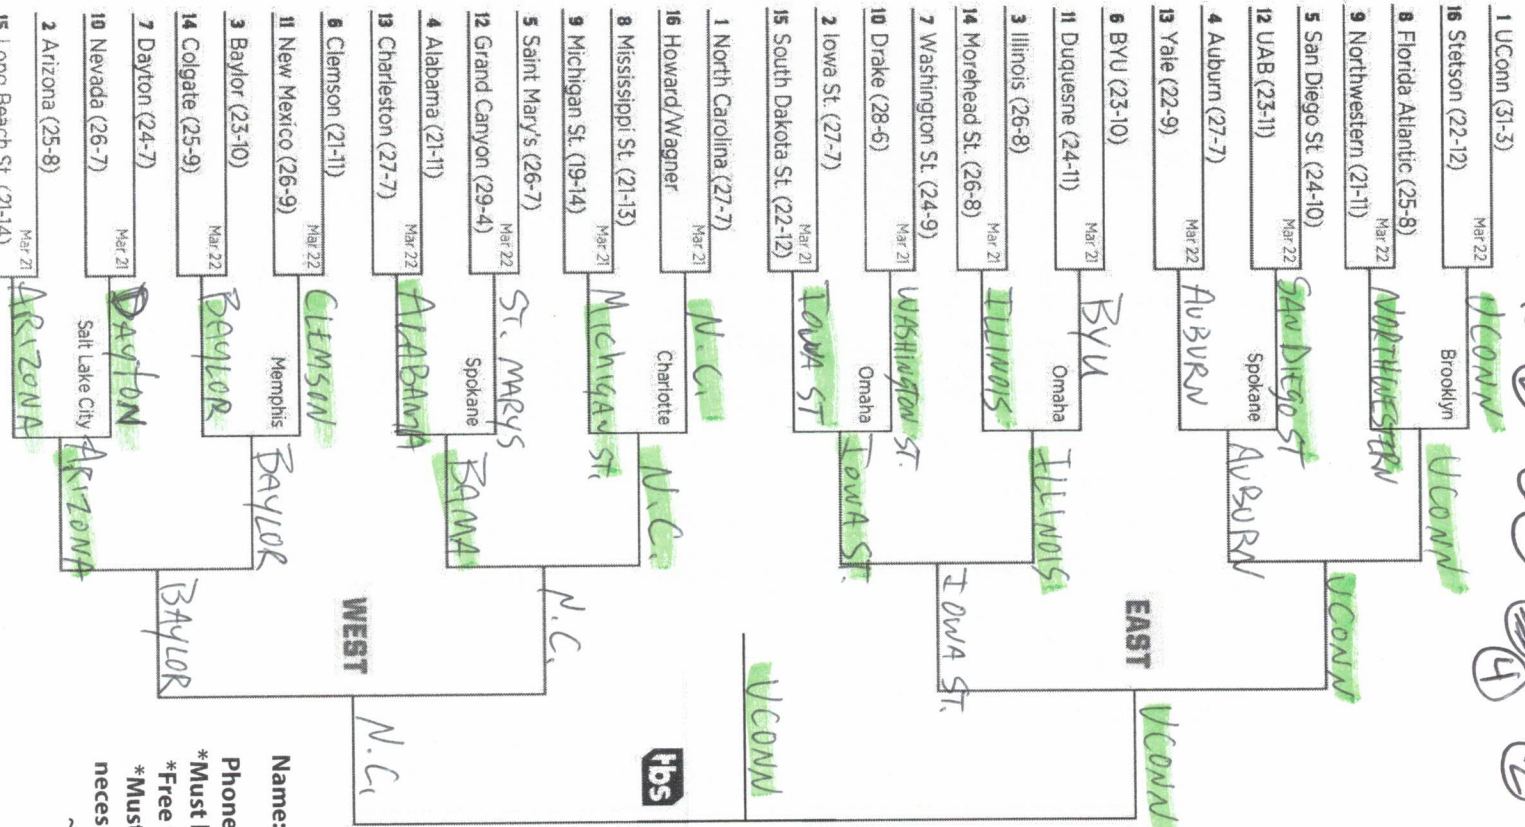

NATIONAL CHAMPIONSHIP
APRIL 8

PURDUE

Combined Score
(Championship Game)

148

*Used For Tie Breaks