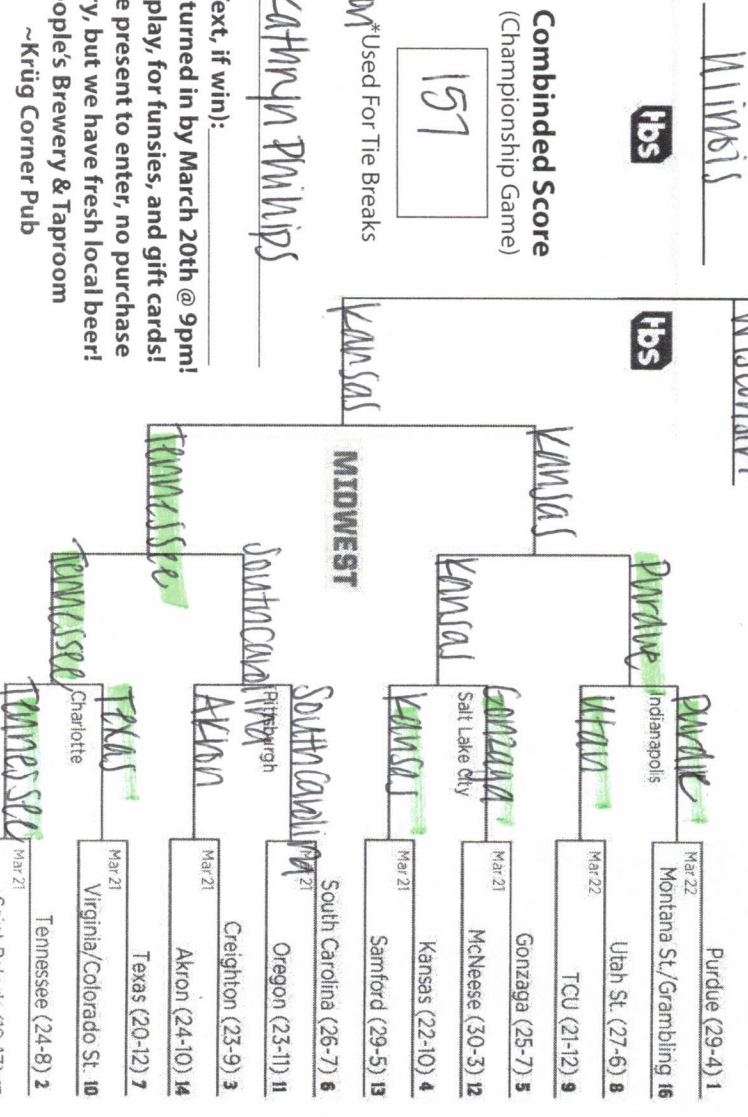

12 (23)

2

2

DONE

4

10

fbs

fbs

fbs

Combined Score
(Championship Game)
157

*Used For Tie Breaks

Name: KATHYRN PHILIPS

Phone (Text, if win): _____

*Must be turned in by March 20th @ 9pm!

*Free to play, for funsies, and gift cards!

*Must be present to enter, no purchase necessary, but we have fresh local beer!

~People's Brewery & Taproom

~Kriig Corner Pub