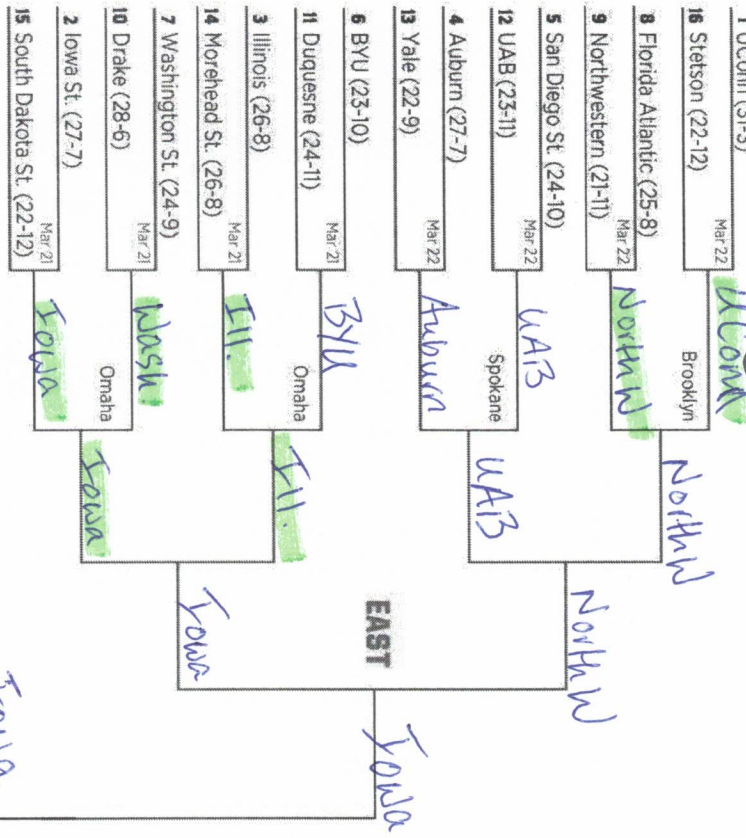

12 (23)

59 (1)

D

DONE

4

10