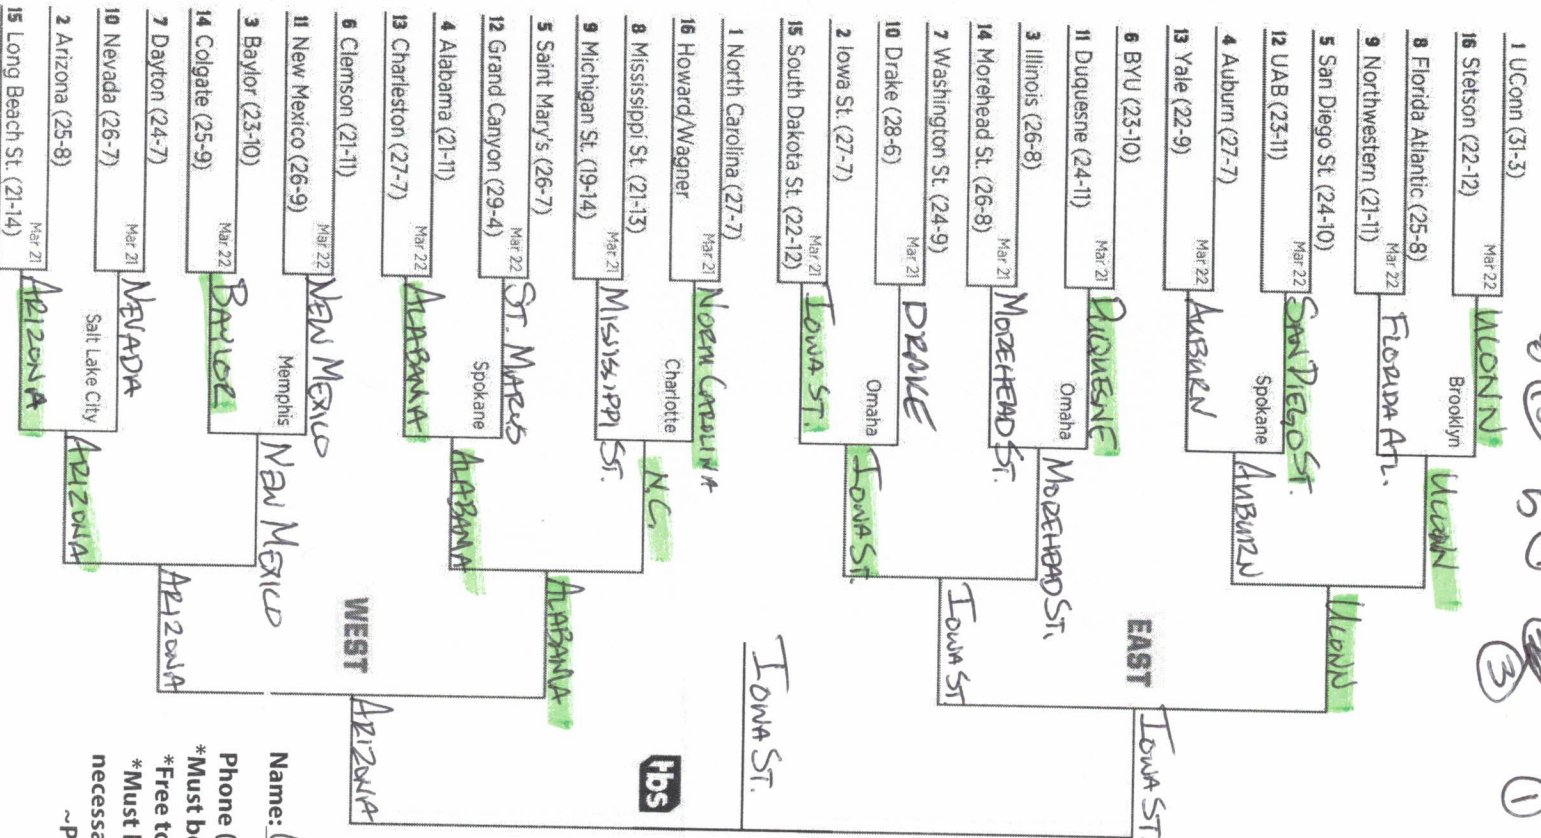

NATIONAL CHAMPIONSHIP
APRIL 8

Purdue

Combined Score
(Championship Game)

141

*Used For Tie Breaks

Name: Chris Johnson (STAFF)

Phone (Text, if win): _____

*Must be turned in by March 20th @ 9pm!

*Free to play, for funsies, and gift cards!

*Must be present to enter, no purchase necessary, but we have fresh local beer!

~People's Brewery & Taproom

~Krüger Corner Pub