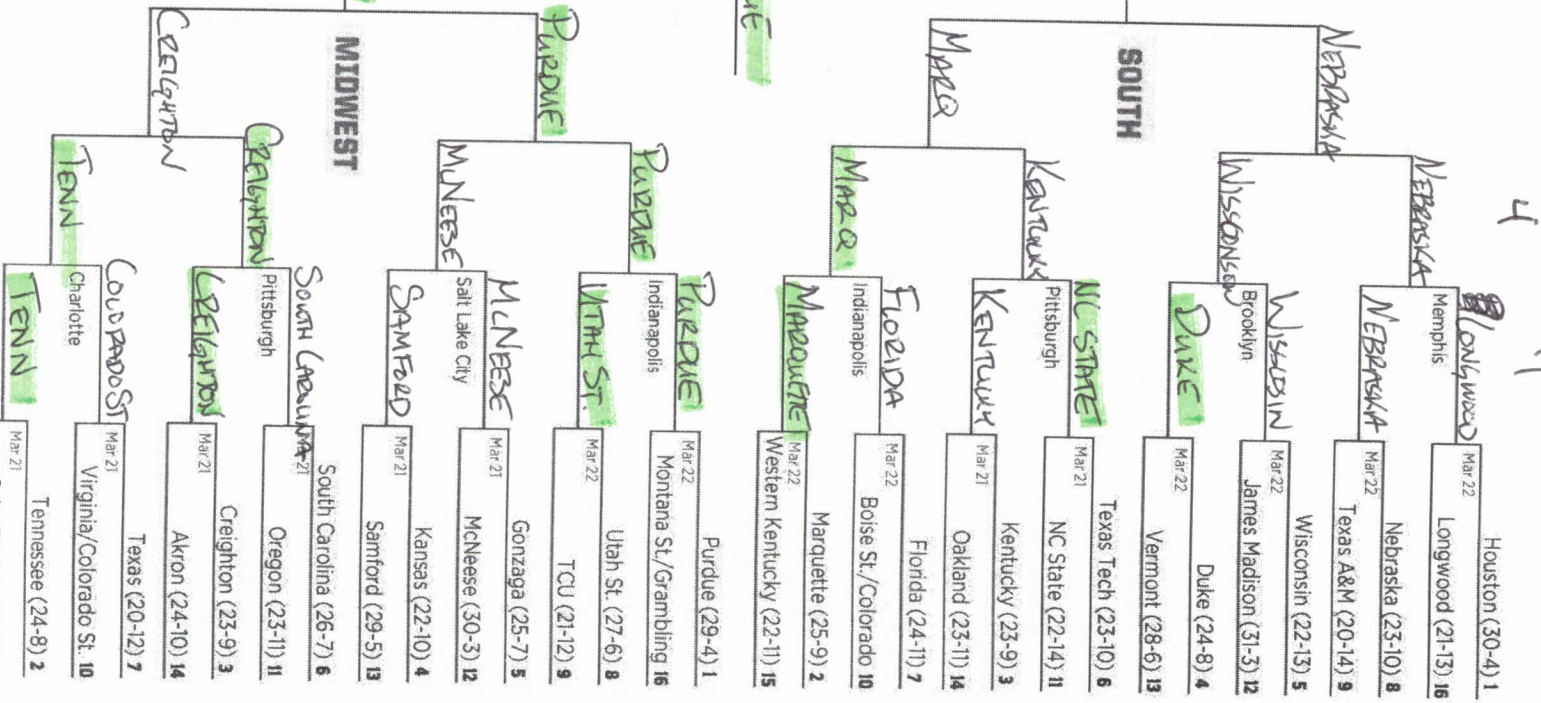

NATIONAL CHAMPIONSHIP
APRIL 8

Purdue

Combined Score
(Championship Game)

141

*Used For Tie Breaks

Name: Chris Johnson (STAFF)

Phone (Text, if win): _____

*Must be turned in by March 20th @ 9pm!

*Free to play, for funsies, and gift cards!

*Must be present to enter, no purchase necessary, but we have fresh local beer!

~People's Brewery & Taproom

~Krüger Corner Pub