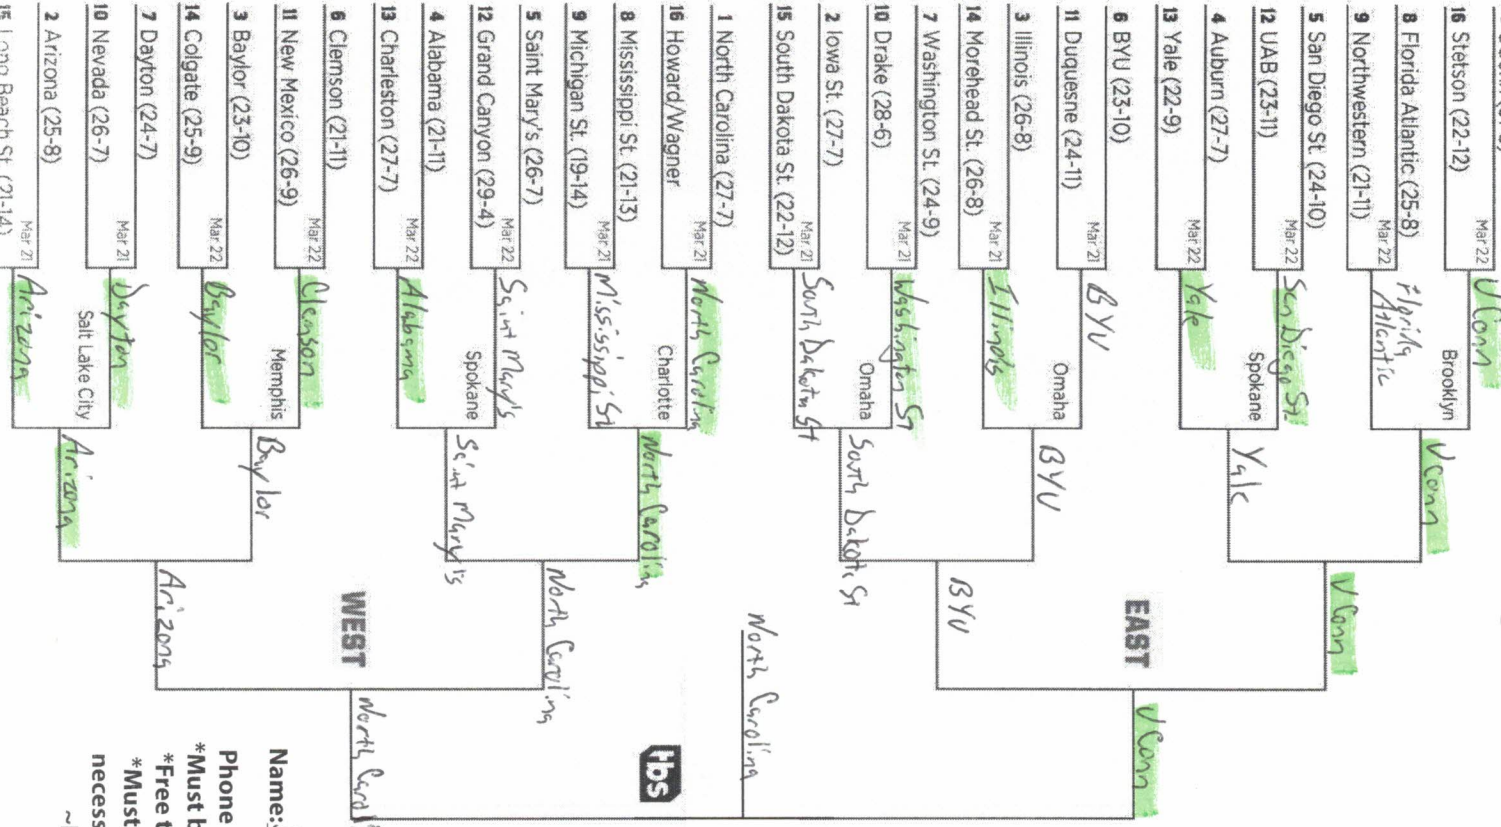

11 (25) 3 (2) 2 1

DONE

CO 13

NATIONAL CHAMPIONSHIP
APRIL 8

hbs

hbs

hbs

135

Combind Score
(Championship Game)

*Used For Tie Breaks

Name: Pat Bowman

Phone (Text, if win): 765-412-0766

*Must be turned in by March 20th @ 9pm!

*Free to play, for funsies, and gift cards!

*Must be present to enter, no purchase necessary, but we have fresh local beer!

~Peoples Brewery & Taproom

~Kriig Corner Pub