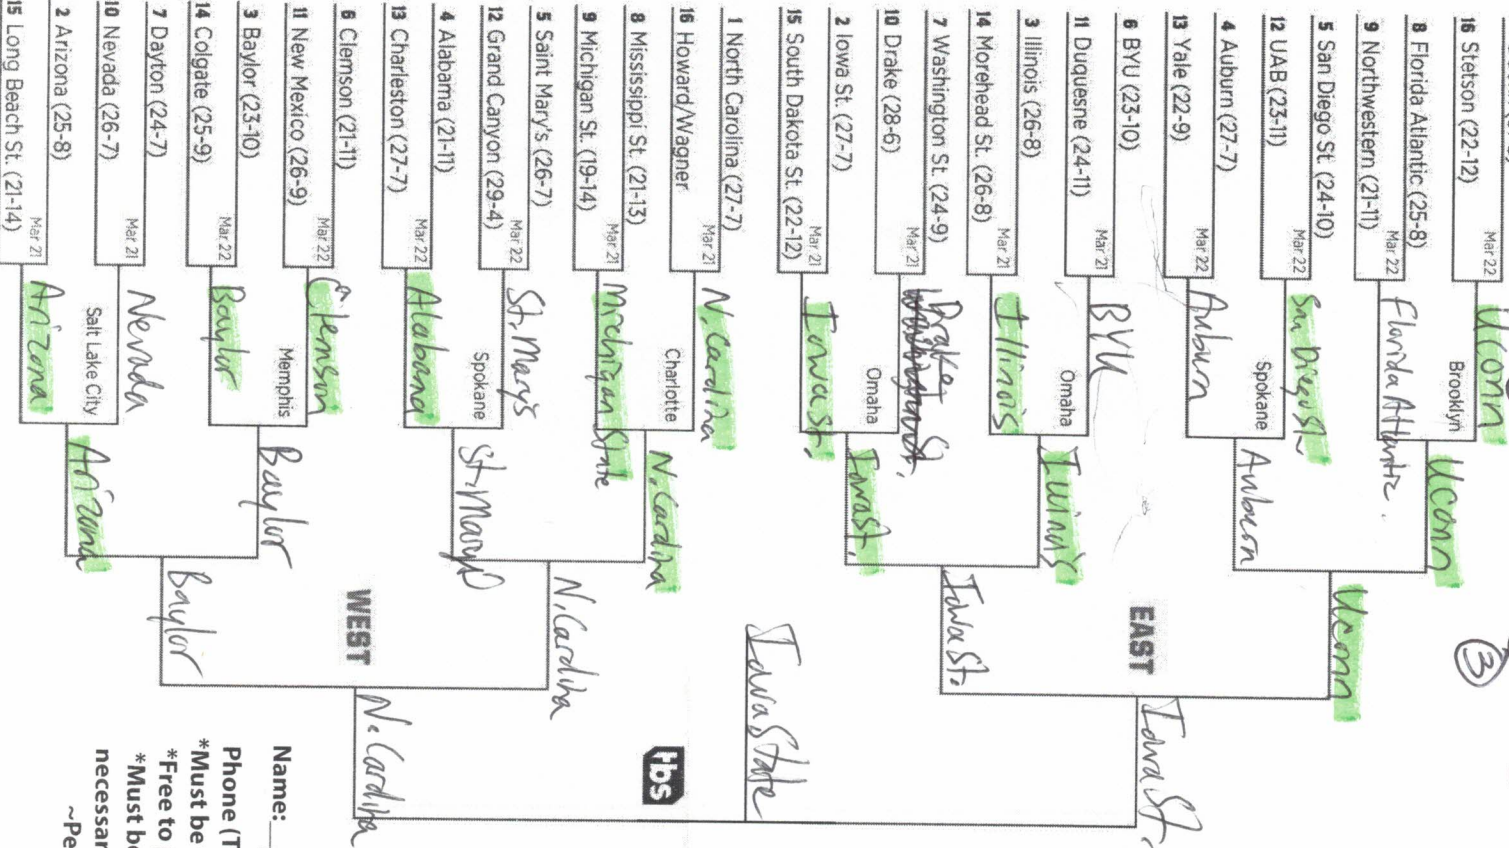

10 (A) 5 (B) 3 1

DONE

7 9

NATIONAL CHAMPIONSHIP
APRIL 8

Combinded Score
(Championship Game)

133

*Used For Tie Breaks