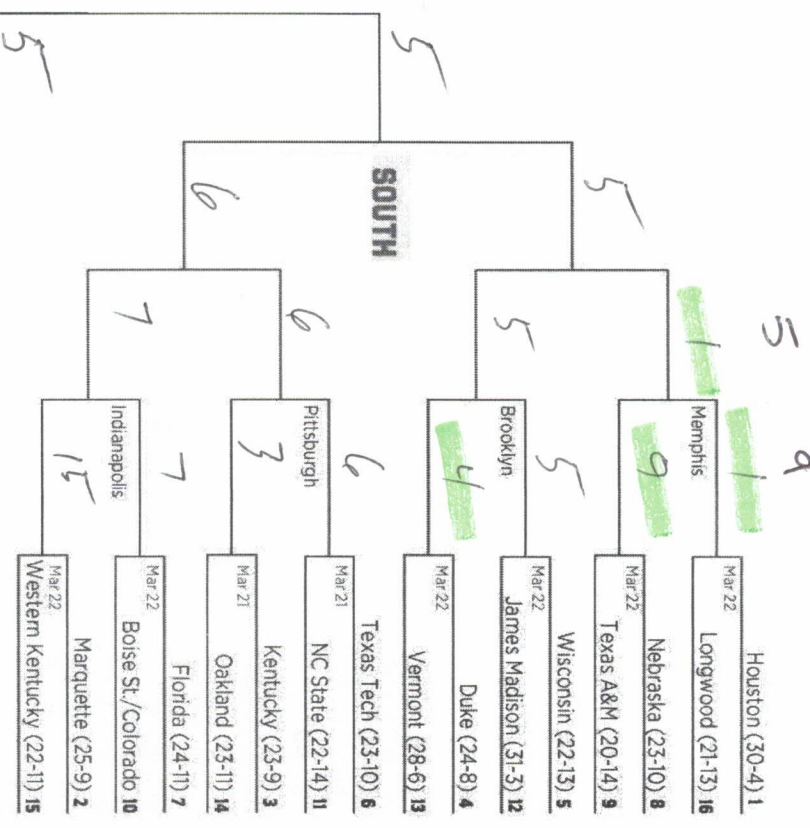

~People's Brewery & Taproom

~Kriug Corner Pub

2024 NCAA DIVISION I MEN'S BASKETBALL CHAMPIONSHIP

FIRST ROUND (MAR 20-21)
 SECOND ROUND (MAR 23-24)
 SWEET 16 (MAR 25-26)
 ELITE 8 (MAR 28-29)
 NATIONAL SEMIFINALS (APRIL 1)
 FINAL (APRIL 8)
 FIRST FOUR (MARCH 19-20)
 NATIONAL SEMIFINALS (APRIL 8)
 ELITE 8 (MAR 28-29)
 SWEET 16 (MAR 25-26)
 SECOND ROUND (MAR 23-24)
 FIRST ROUND (MAR 20-21)