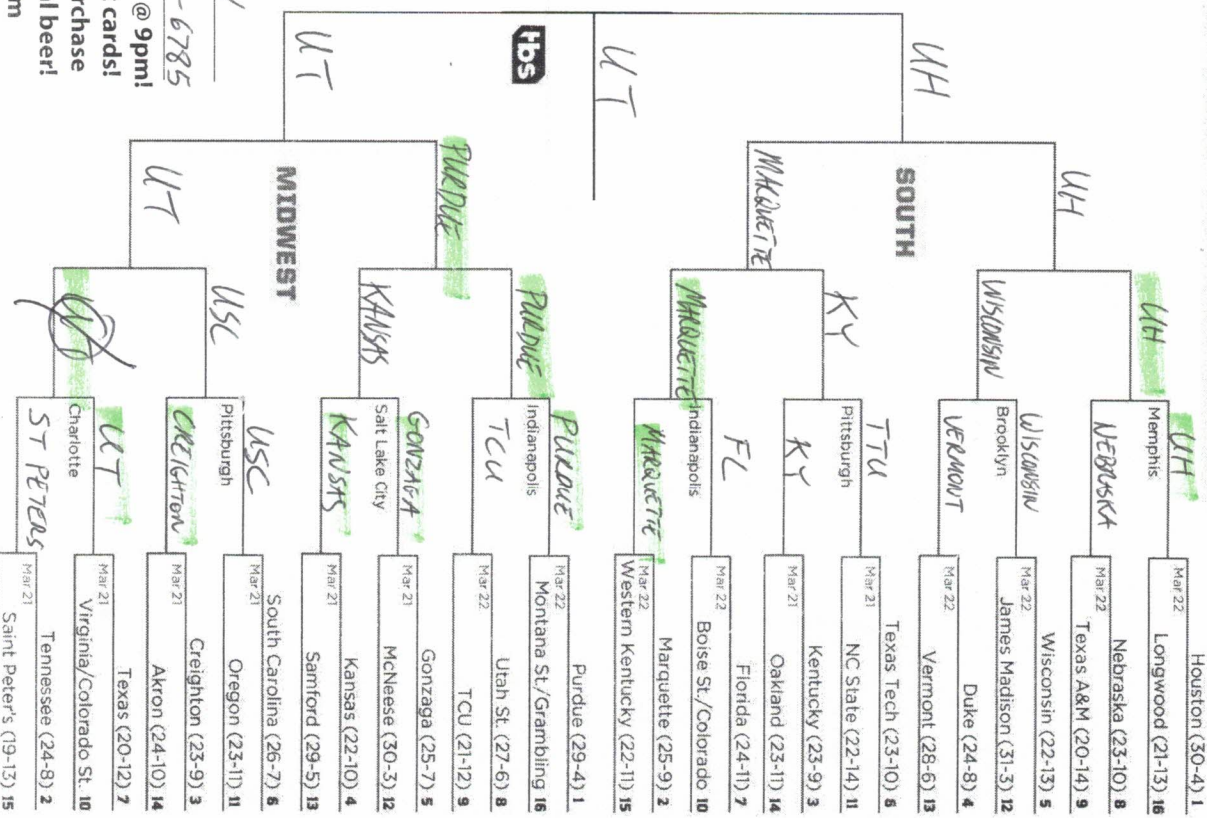

SWEET 16
MARCH 25-26

ELITE 8
MARCH 27-28

NATIONAL SEMIFINALS
MARCH 29

FINAL FOUR
MARCH 30-31

NATIONAL SEMIFINALS
MARCH 31

ELITE 8
APRIL 1

SWEET 16
APRIL 2

SECOND ROUND
APRIL 3-4

*Free to play, for funsies, and gift cards!

*Must be present to enter, no purchase necessary, but we have fresh local beer!

~People's Brewery & Taproom

~Kriug Corner Pub

2024 NCAA DIVISION I MEN'S BASKETBALL CHAMPIONSHIP