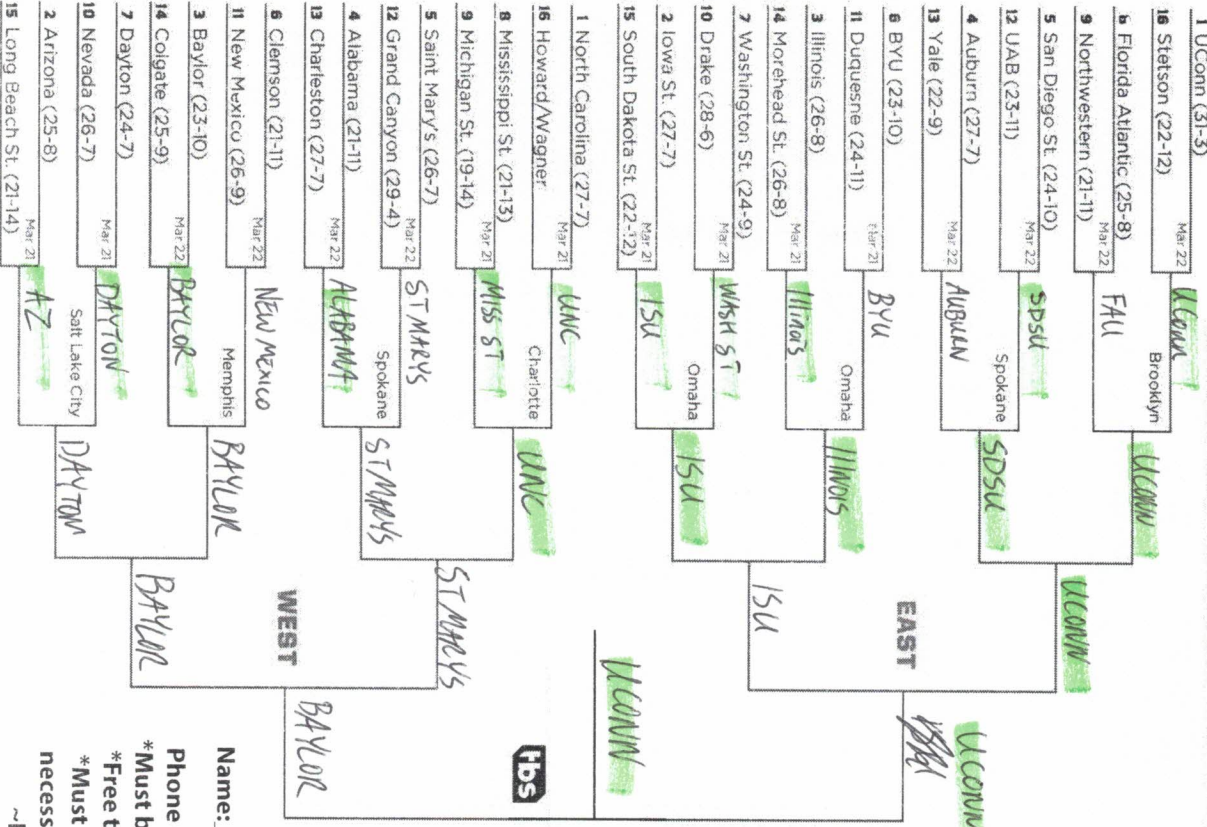

2024 NCAA DIVISION I MEN'S BASKETBALL CHAMPIONSHIP

FIRST ROUND
MARCH 21-22

SECOND ROUND
MARCH 23-24

SWEET 16
MARCH 25-26

ELITE 8
MARCH 27-28

NATIONAL SEMIFINALS
MARCH 29

FINAL FOUR
MARCH 30-31

NATIONAL SEMIFINALS
MARCH 31

ELITE 8
APRIL 1

SWEET 16
APRIL 2

SECOND ROUND
APRIL 3-4

FIRST ROUND
APRIL 5-6

11 (18) 5 (8) 2 1 1

3 7

16 Howard (18-16)	10 Virginia (23-10)	DAYTON M/W March 19-20	Montana St. (17-17) 16	Boise St. (22-10) 10
16 Wagner (16-15)	10 Colorado St. (24-10)	M/W	Grambling (20-14) 16	Colorado (24-10) 10