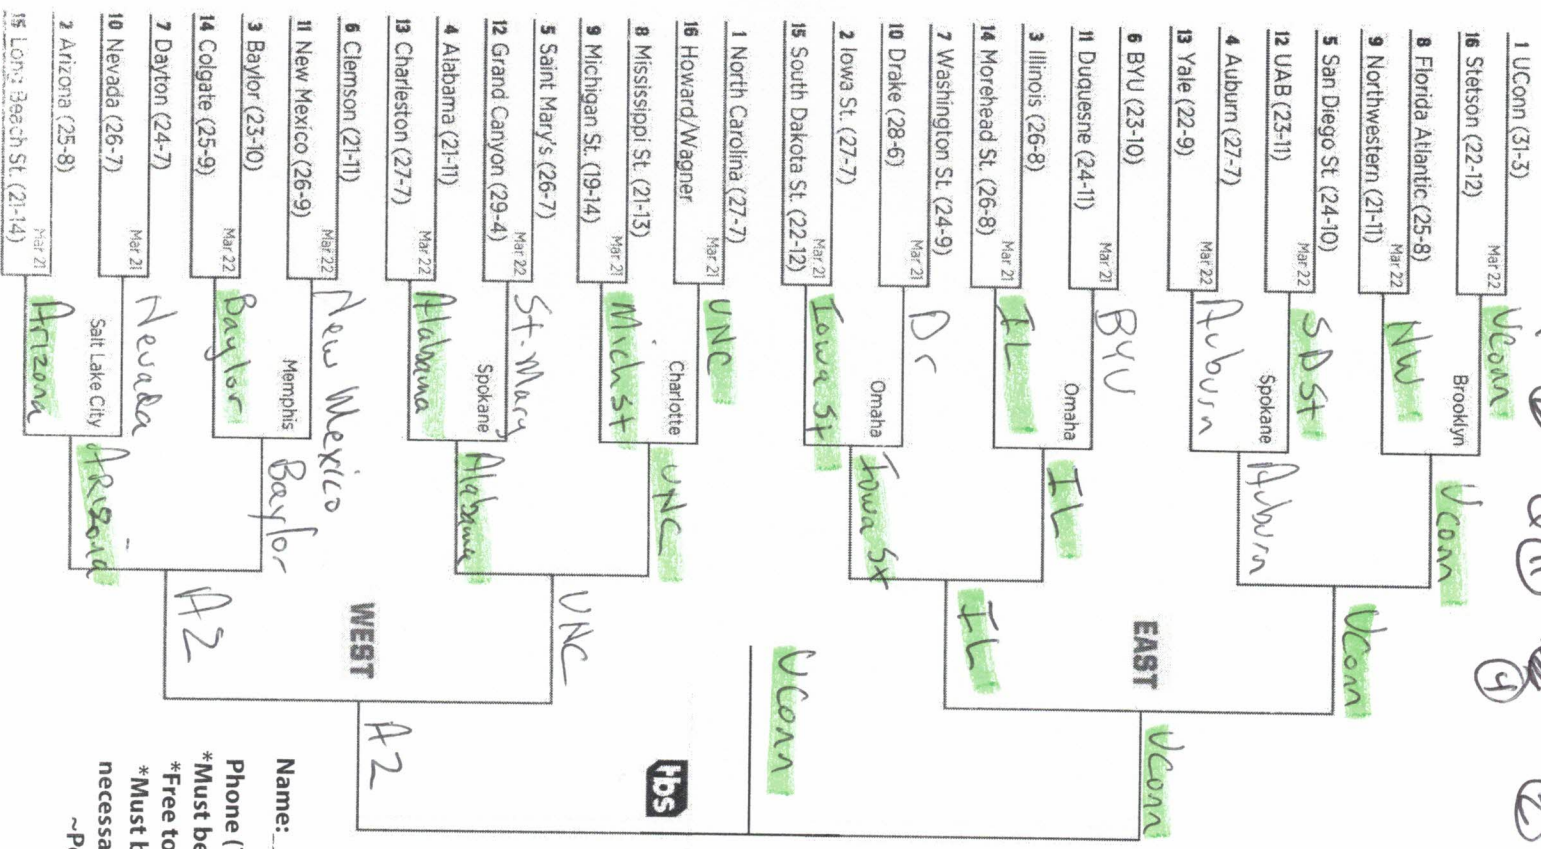

10 (25)
6 (11)
4
2
2

5
11

NATIONAL CHAMPIONSHIP
APRIL 8

Combinded Score
(Championship Game)
150
*Used For Tie Breaks

Name: Lane Custer
Phone (Text, if win): 765-422-0752
*Must be turned in by March 20th @ 9pm!
*Free to play, for funsies, and gift cards!
*Must be present to enter, no purchase necessary, but we have fresh local beer!
~People's Brewery & Taproom
~Kriug Corner Pub