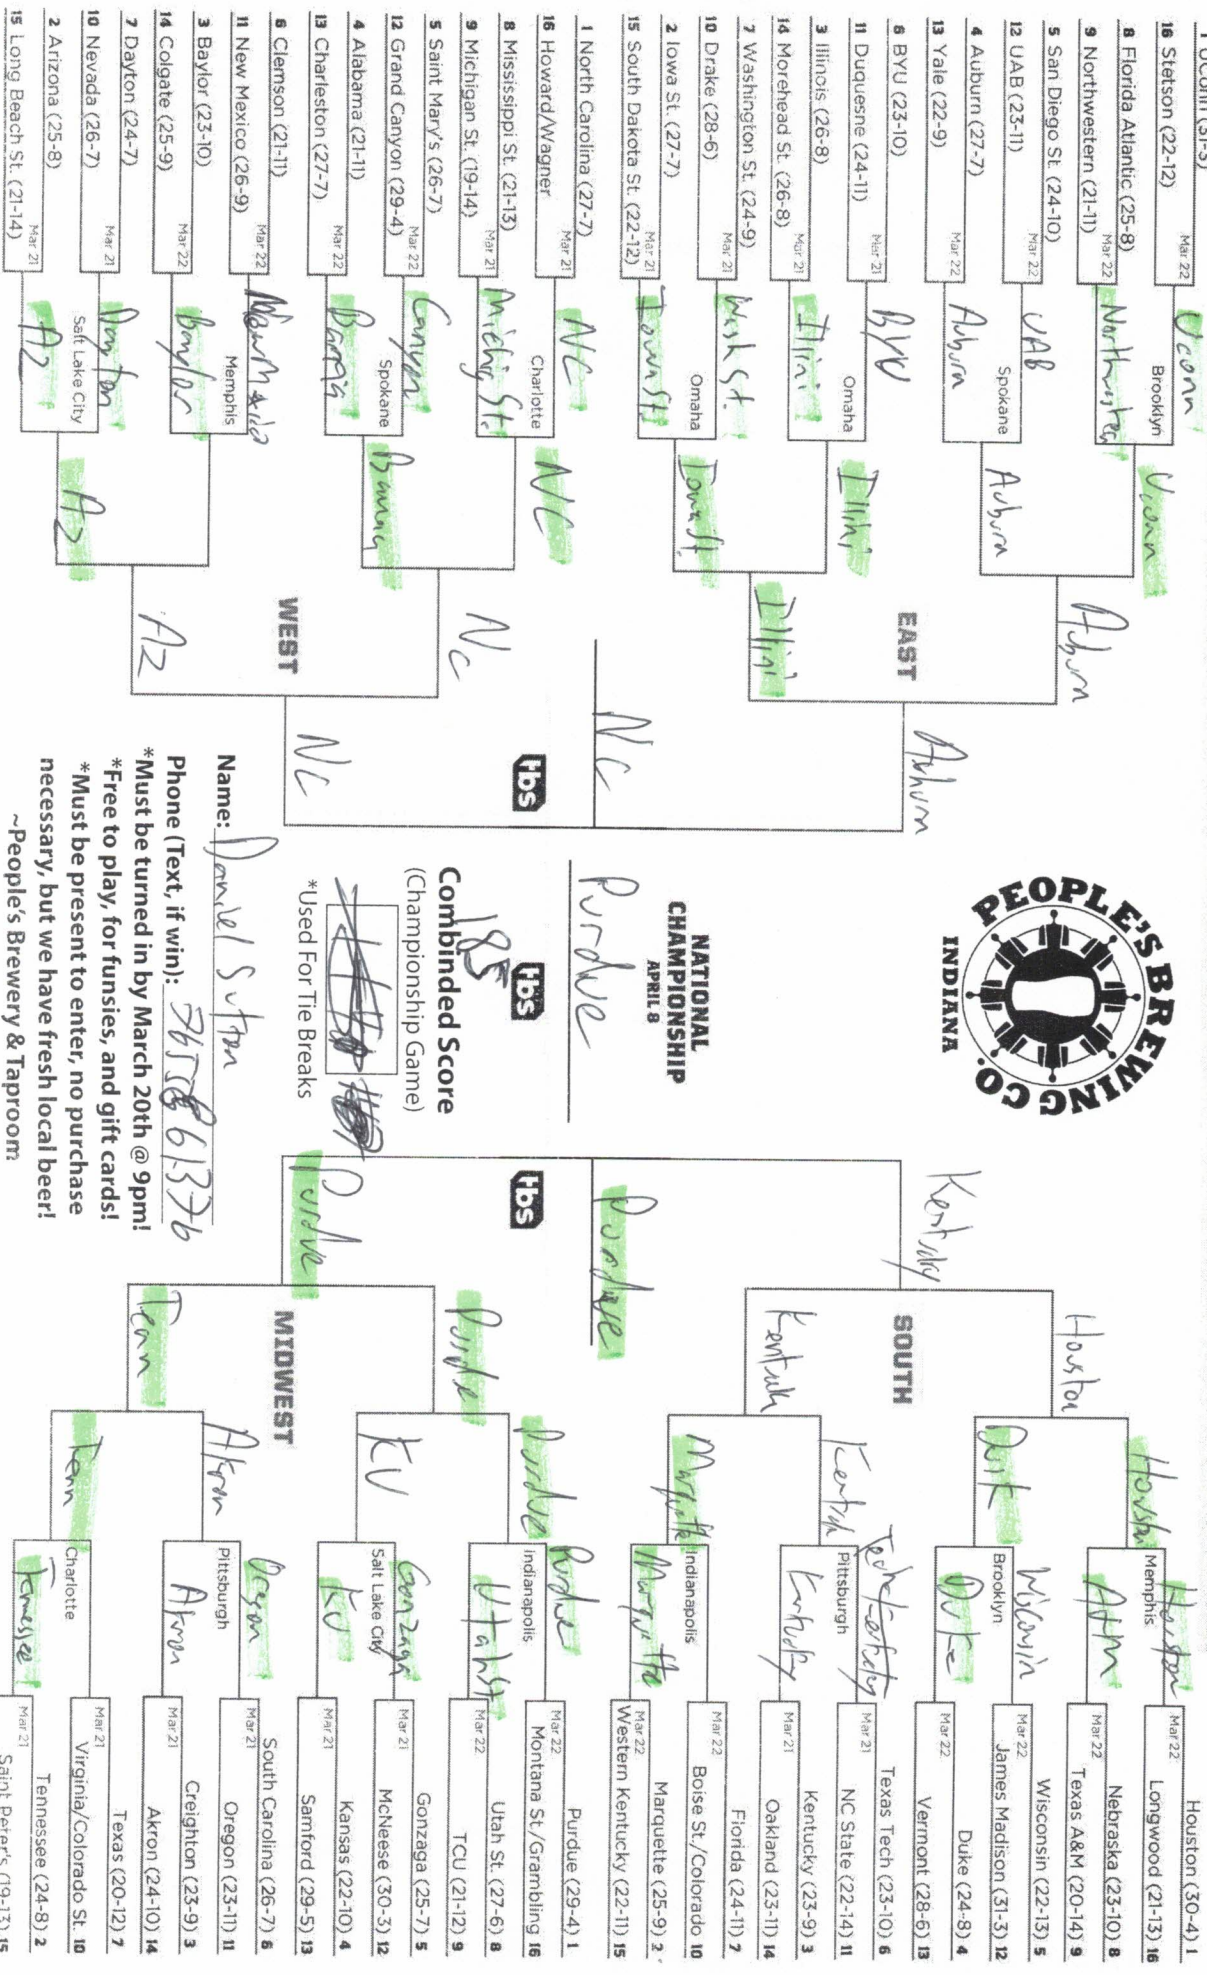

2024 NCAA DIVISION I MEN'S BASKETBALL CHAMPIONSHIP

FIRST ROUND MARCH 21-22   **SECOND ROUND** MARCH 23-24   **SWEET 16** MARCH 24-25   **ELITE 8** MARCH 26-27   **NATIONAL SEMIFINALS** MARCH 27-28   **FIRST FOUR** MARCH 28   **NATIONAL SEMIFINALS** APRIL 1   **ELITE 8** MARCH 28-29   **SWEET 16** MARCH 29-30   **SECOND ROUND** MARCH 29-30   **FIRST ROUND** MARCH 21-22

12 (22) 10 (11) 3 1 1 5 10

16 Howard (18-16)	10 Virginia (23-10)	DAYTON M/W	Montana St. (17-17) 16	Boise St. (22-10) 10	Houston (30-4) 1
16 Wagner (16-15)	10 Colorado St. (24-10)	M/W MARCH 19-20	Grambling (20-14) 16	Colorado (24-10) 10	Longwood (21-13) 16

NATIONAL CHAMPIONSHIP
APRIL 8

Purdue vs Kansas

Combinded Score
(Championship Game)

*Used For Tie Breaks

Name: Daniel Stefan
Phone (Text, if win): 765 861 3376

*Must be turned in by March 20th @ 9pm!
*Free to play, for funsies, and gift cards!
*Must be present to enter, no purchase necessary, but we have fresh local beer!
~People's Brewery & Taproom:
~Kritig Corner Pub