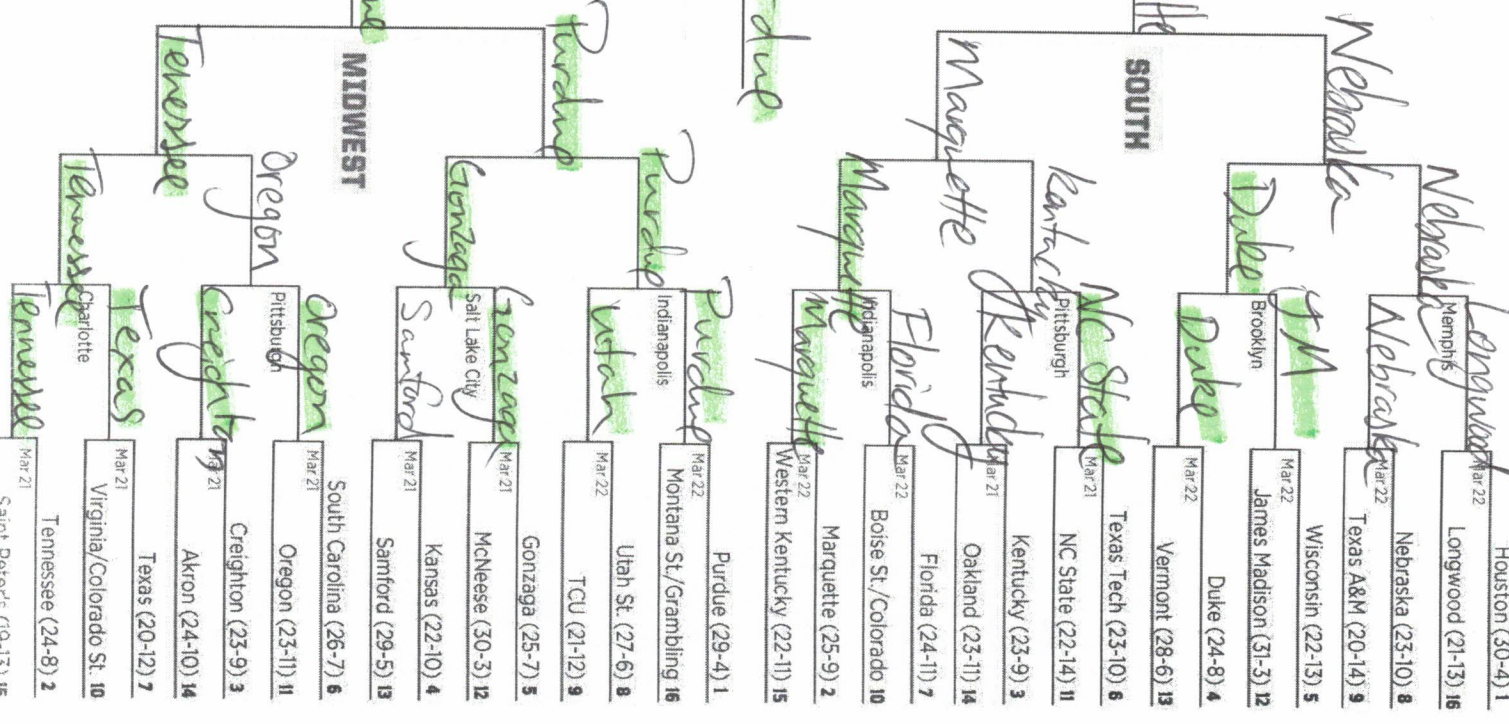

NATIONAL CHAMPIONSHIP
APRIL 8

Combined Score
(Championship Game)
137

Name: Mary Letz
Phone (Text, if win):
*Must be turned in by March 20th @ 9pm!
*Free to play, for funsies, and gift cards!
*Must be present to enter, no purchase necessary, but we have fresh local beer!
~Peoples Brewery & Taproom
~Kriug Corner Pub