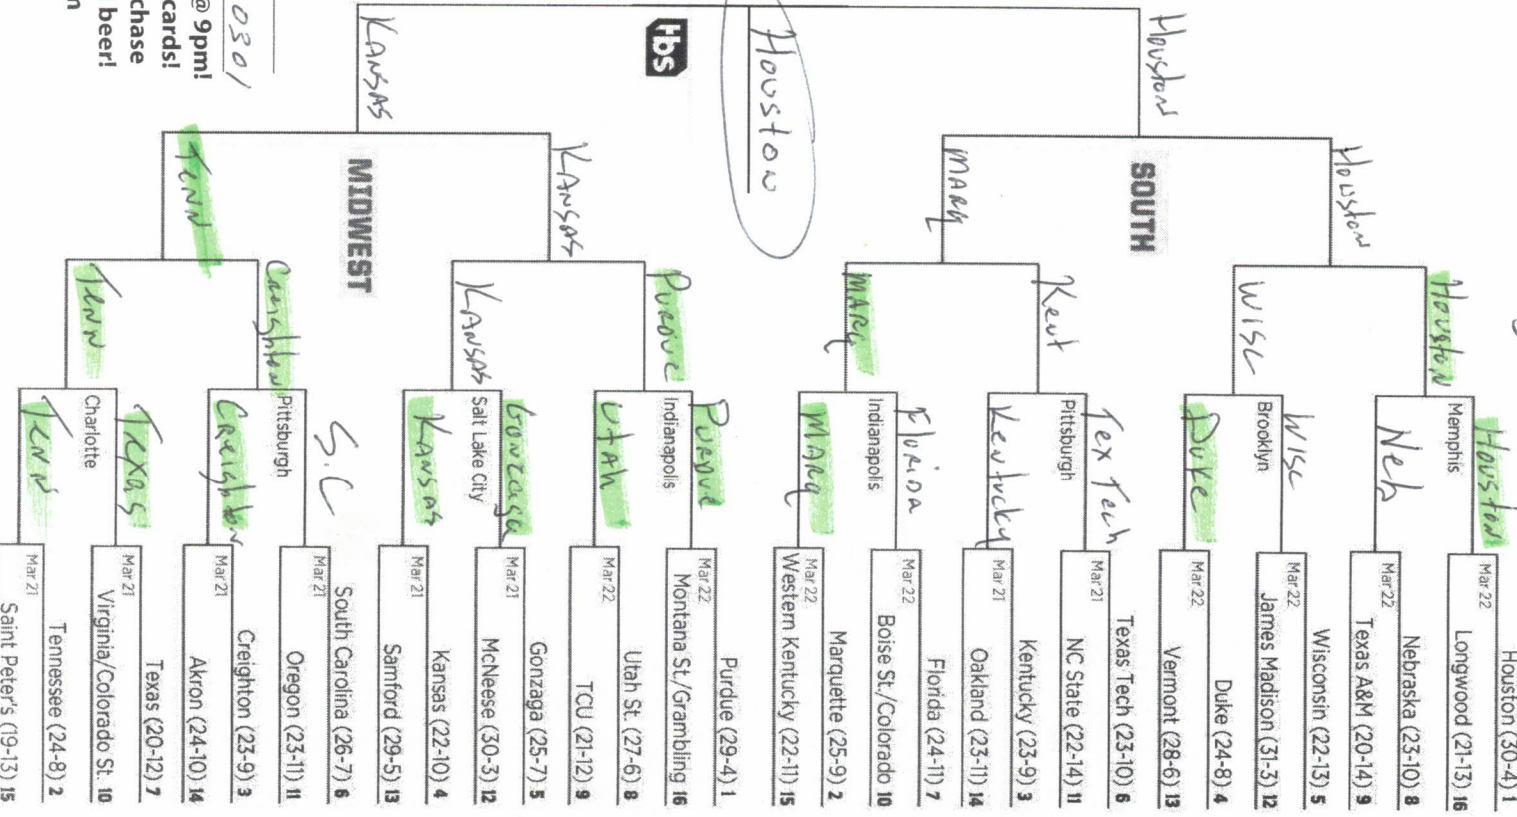

HOUSTON

SOUTH

MIDWEST

Houston (30-4) 1

Longwood (21-13) 16

Nebraska (23-10) 8

Texas A&M (20-14) 9

Wisconsin (22-13) 5

Duke (24-8) 4

James Madison (31-3) 12

Vermont (28-6) 13

Texas Tech (23-10) 6

NC State (22-14) 11

Kentucky (23-9) 3

Oakland (23-11) 14

Florida (24-11) 7

Boise St./Colorado 10

Marquette (25-9) 2

Western Kentucky (22-11) 15

Purdue (29-4) 1

Montana St./Grambling 16

Utah St. (27-6) 8

TCU (21-12) 9

Gonzaga (25-7) 5

McNeese (30-3) 12

Kansas (22-10) 4

Samford (29-5) 13

South Carolina (26-7) 6

Oregon (23-11) 11

Creighton (23-9) 3

Akron (24-10) 14

Texas (20-12) 7

Virginia/Colorado St. 10

Tennessee (24-8) 2

Saint Peter's (19-13) 15