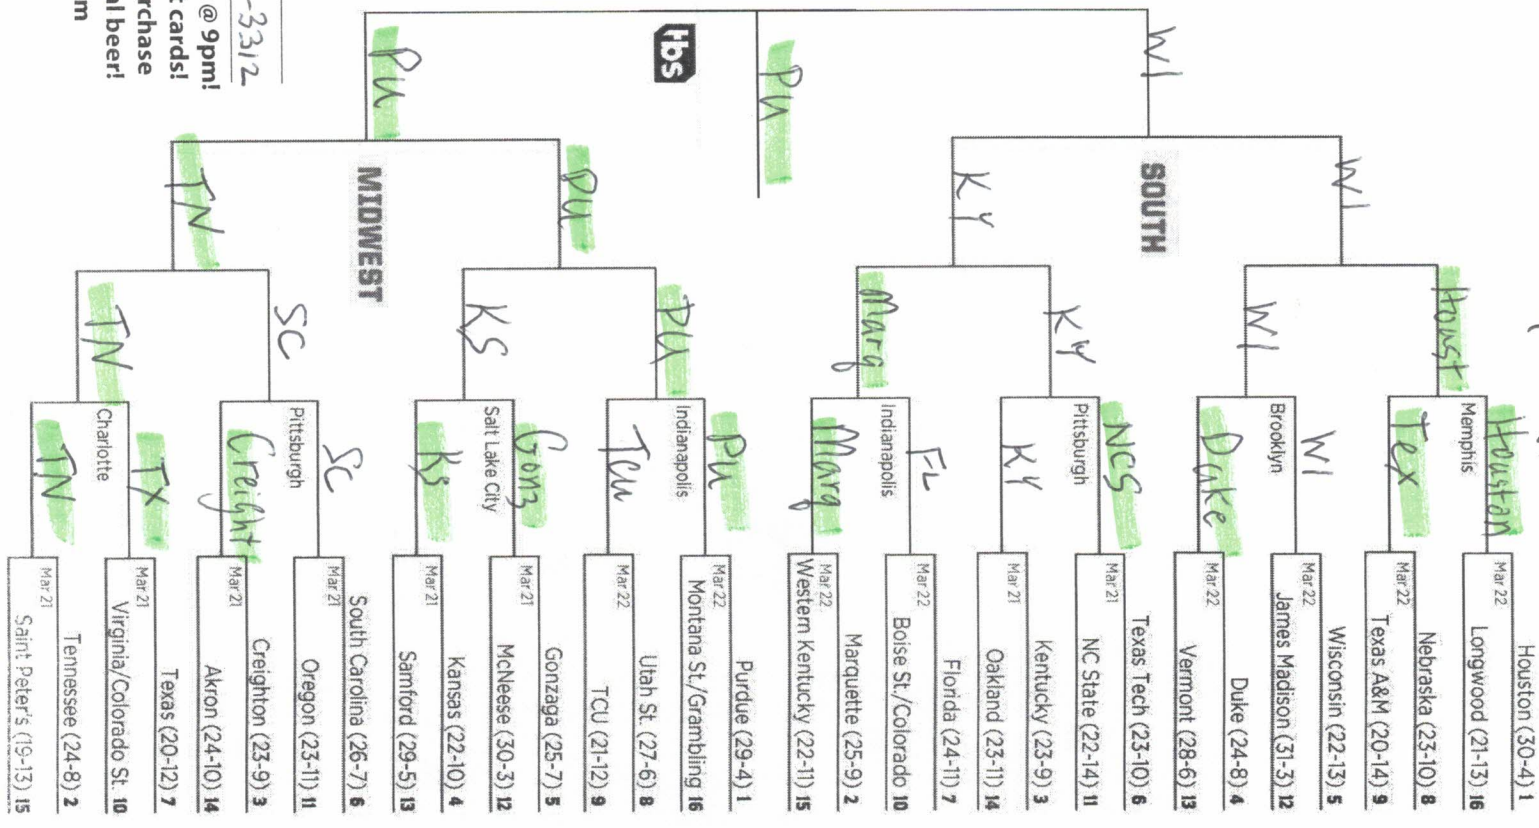

NATIONAL CHAMPIONSHIP
APRIL 8

Combined Score
(Championship Game)
129

*Used For Tie Breaks

Name: Linda Swihart

Phone (Text, if win): 765-418-3312

*Must be turned in by March 20th @ 9pm!

*Free to play, for funsies, and gift cards!

*Must be present to enter, no purchase necessary, but we have fresh local beer!

~People's Brewery & Taproom

~Kriig Corner Pub