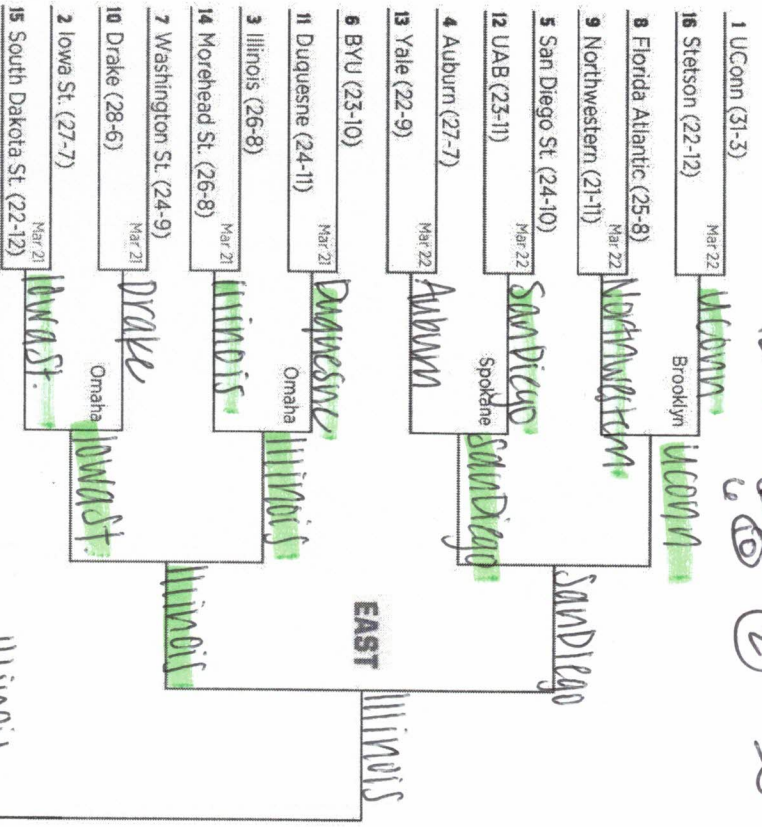

12 (23)

2

2

DONE

4

10

fbs

fbs

fbs

Combined Score
(Championship Game)
157

*Used For Tie Breaks

Name: KATHYRN PHILIPS

Phone (Text, if win): _____

*Must be turned in by March 20th @ 9pm!

*Free to play, for funsies, and gift cards!

*Must be present to enter, no purchase necessary, but we have fresh local beer!

~People's Brewery & Taproom

~Kriig Corner Pub