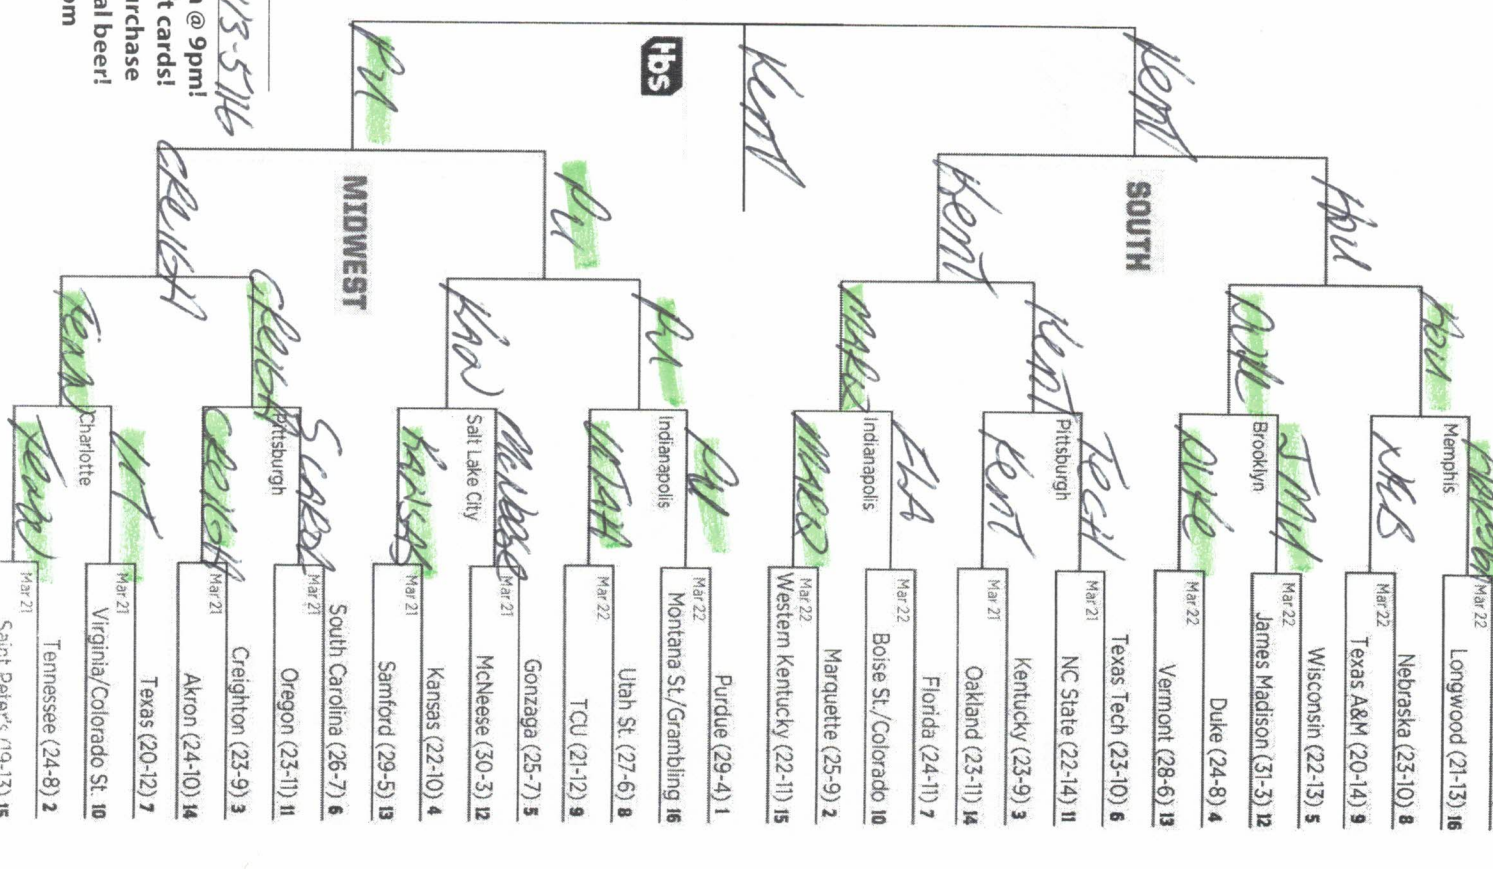

Combinded Score
(Championship Game)

164

*Used For Tie Breaks

Name: Scagnoli

Phone (Text, if win): 765-413-5116

*Must be turned in by March 20th @ 9pm!

*Free to play, for funsies, and gift cards!

*Must be present to enter, no purchase necessary, but we have fresh local beer!
~People's Brewery & Taproom
~Krug Corner Pub