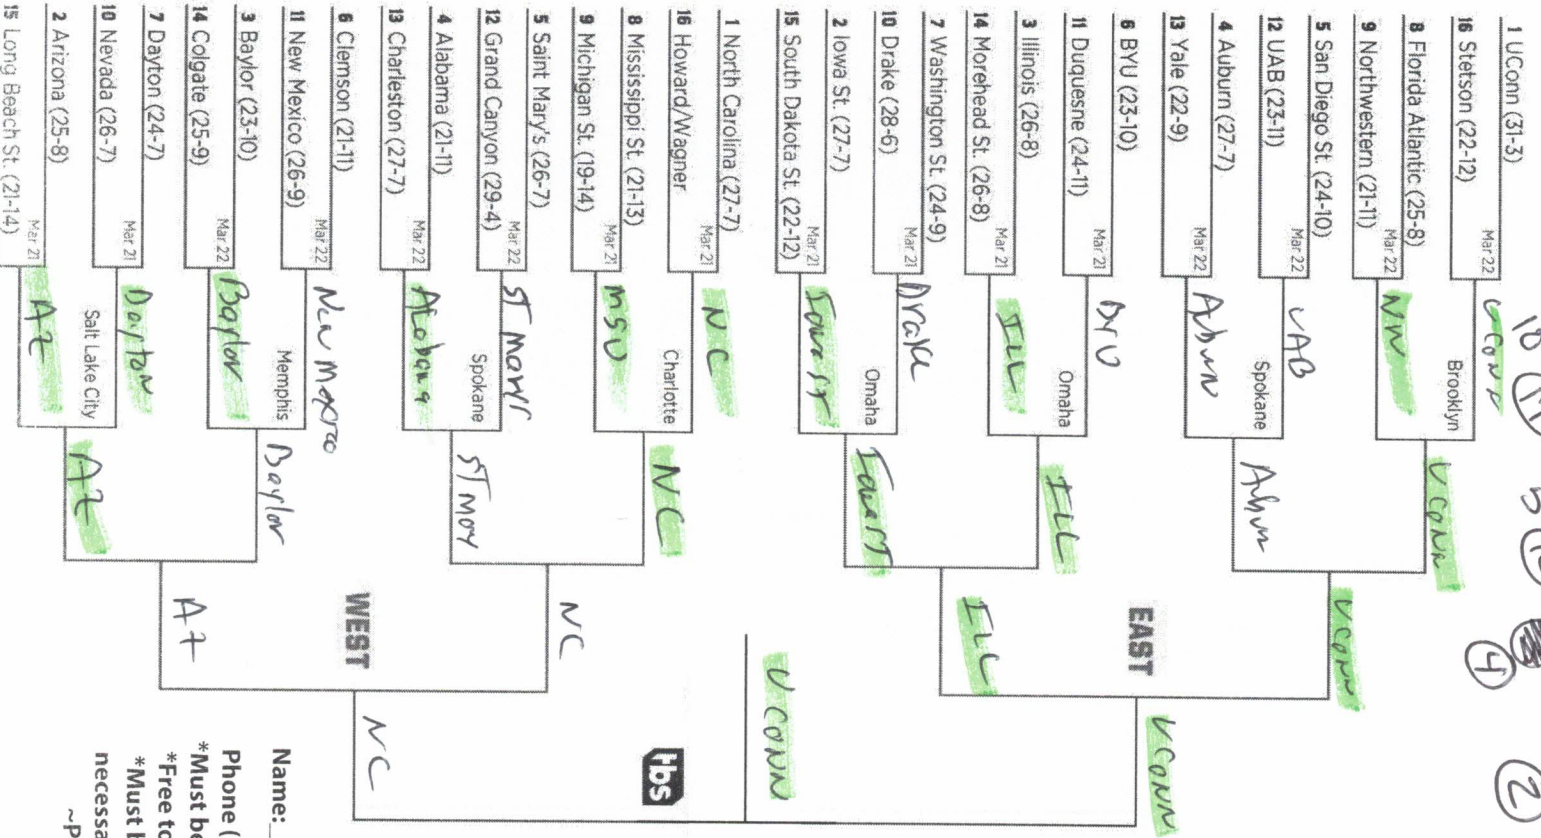

10 (T) 5 (D) 4 (S) 2 (S)