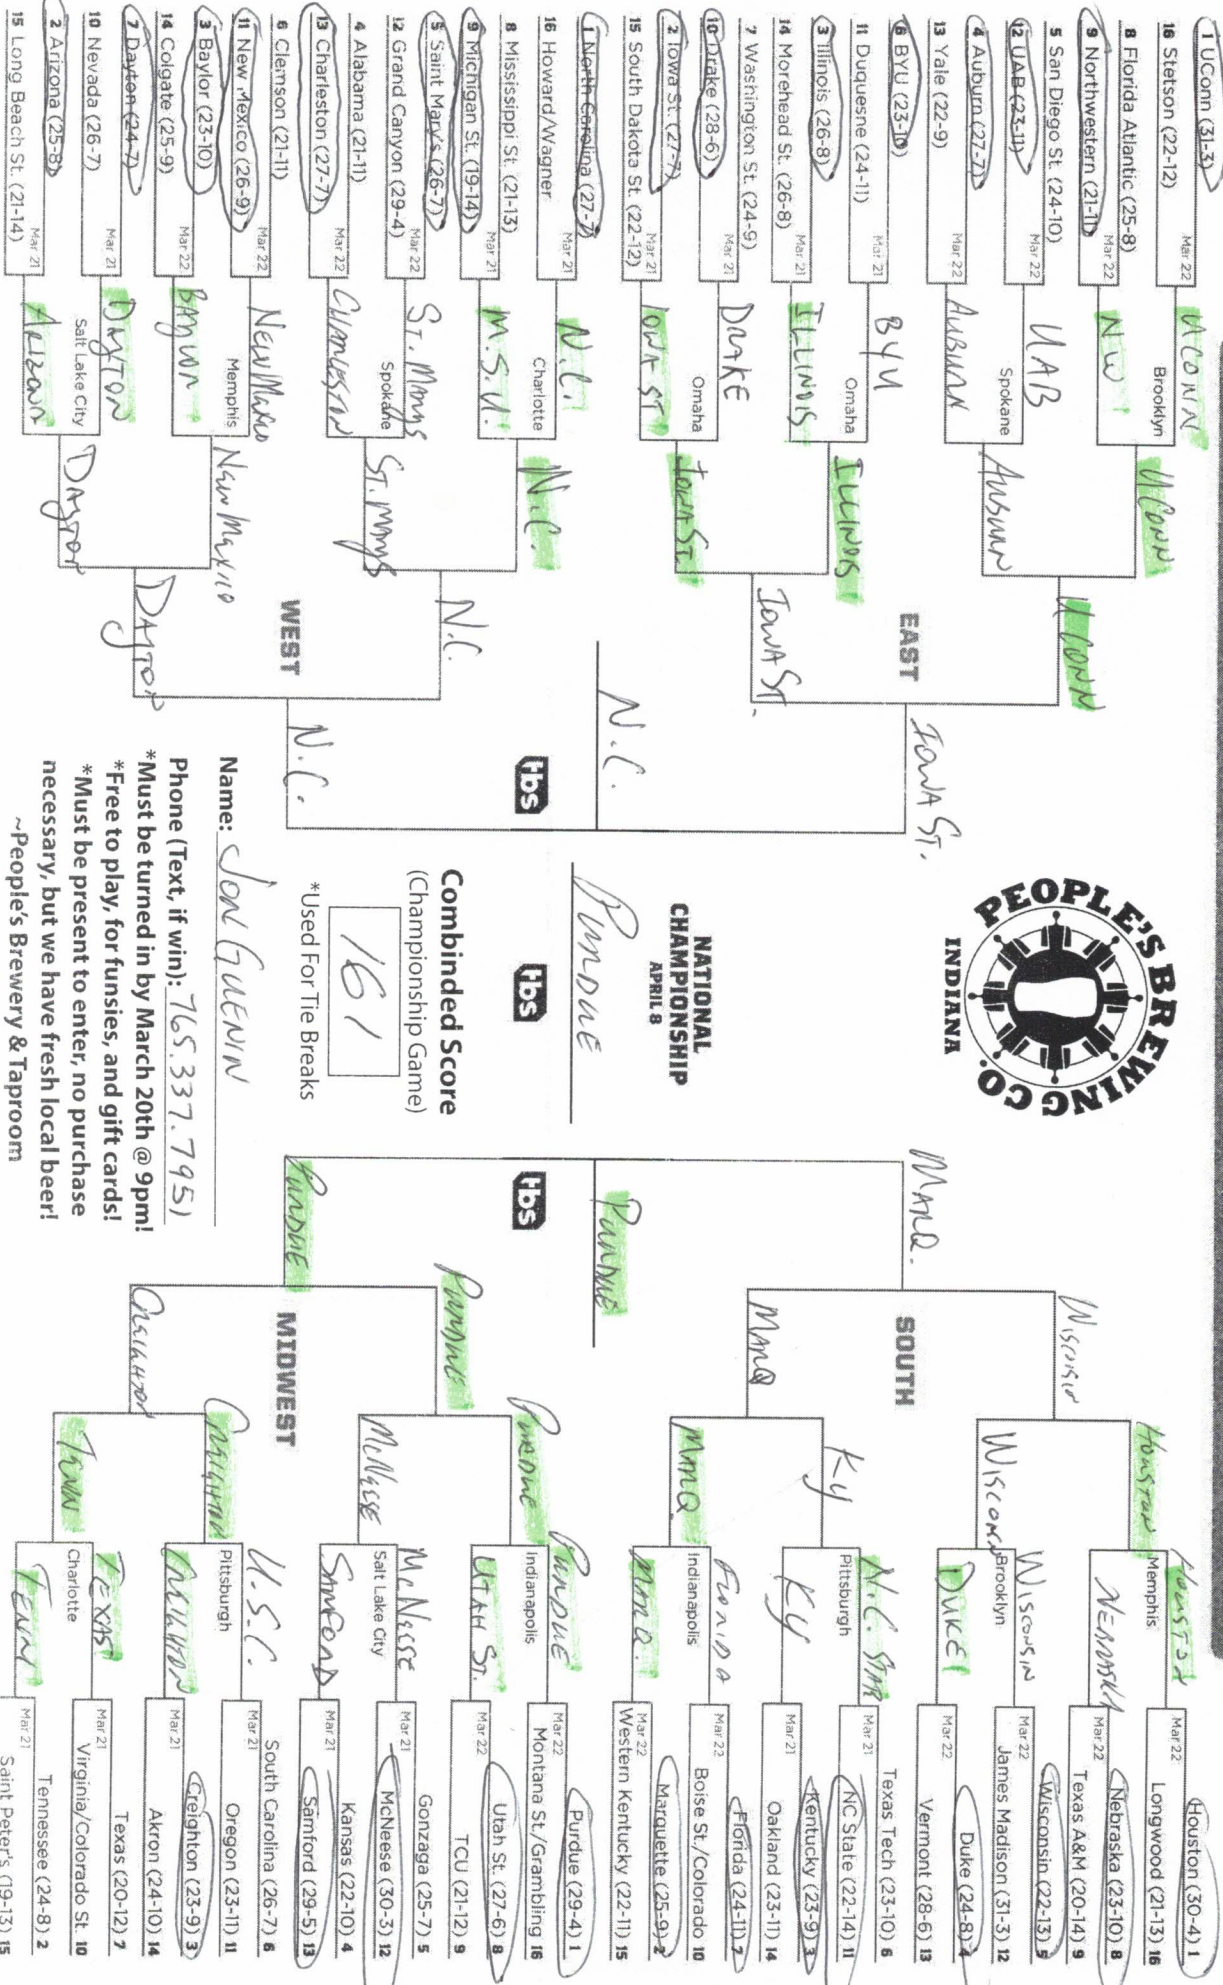

2024 NCAA DIVISION I MEN'S BASKETBALL CHAMPIONSHIP

Jon Guenin

FIRST ROUND MARCH 21-22 SECOND ROUND MARCH 23-24 SWEET 16 MARCH 24-25 ELITE 8 MARCH 26-27 NATIONAL SEMIFINALS APRIL 1 NATIONAL SEMIFINALS APRIL 1 ELITE 8 MARCH 28-29 SWEET 16 MARCH 29-30 SECOND ROUND MARCH 30-31 FIRST ROUND MARCH 31-32

9 (18) 4 (9) 2 (1) 1 (1) FIRST FOUR 5 9

16 Howard (18-16)	10 Virginia (23-10)	DAYTON M/W MARCH 19, 20	Montana St. (7-17) 16	Boise St. (22-10) 10
16 Wagner (16-15)	10 Colorado St. (24-10)		Grambling (20-14) 16	Colorado (24-10) 10

Combined Score
(Championship Game)
161

Name: **Jon Guenin**

Phone (Text, if win): **765.337.7951**

*Must be turned in by March 20th @ 9pm!
*Free to play, for funsies, and gift cards!
*Must be present to enter, no purchase necessary, but we have fresh local beer!

~People's Brewery & Taproom
~Kring Corner Pub