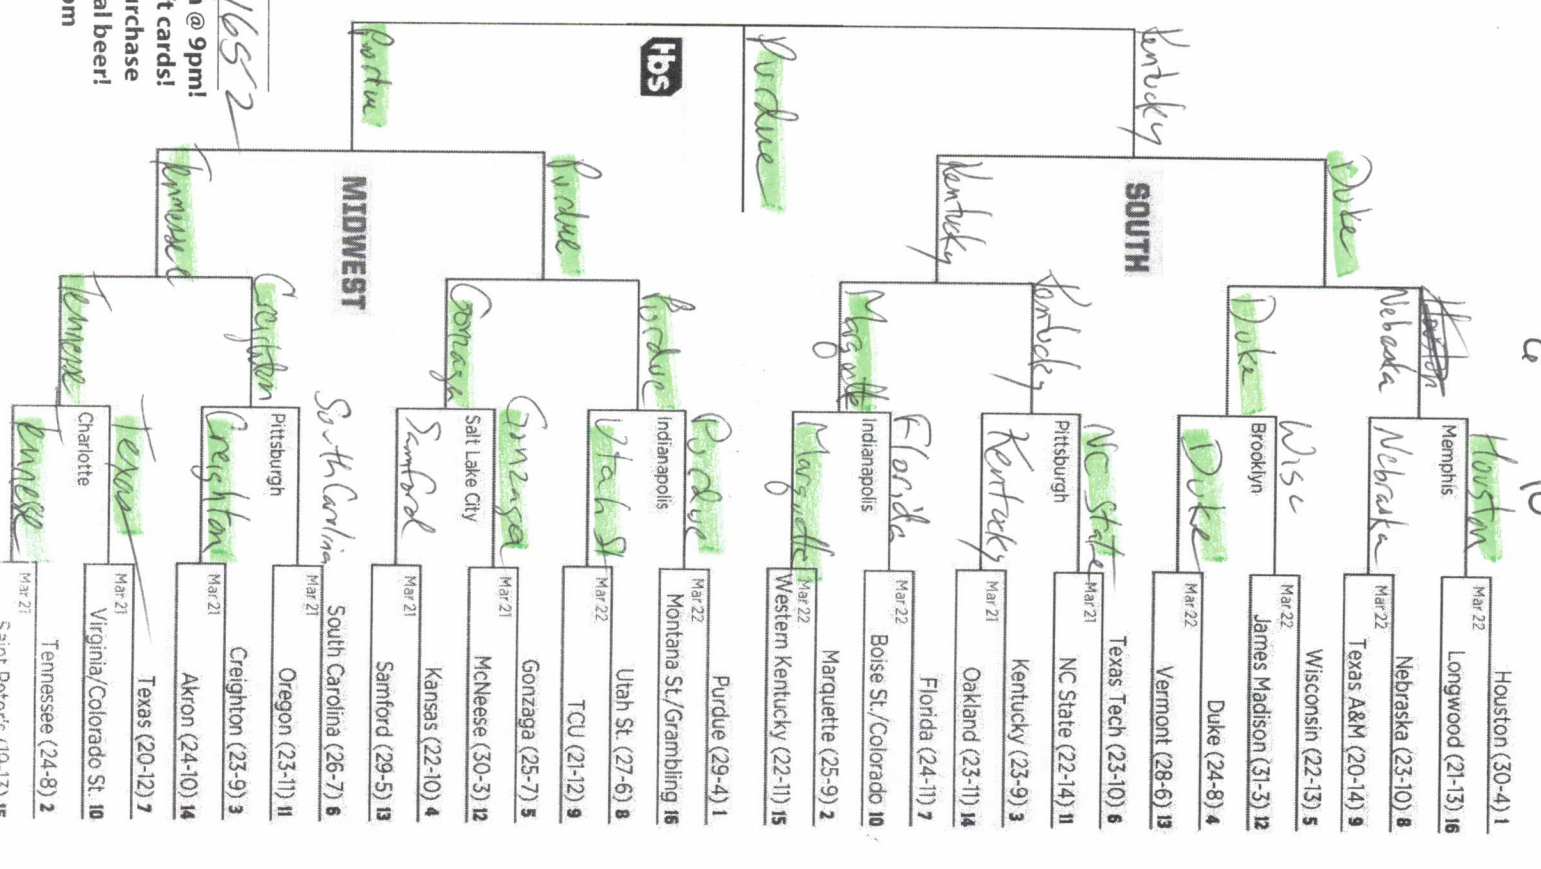

NATIONAL CHAMPIONSHIP
APRIL 8

Purdue

Combined Score
(Championship Game)

150

*Used For Tie Breaks

Name: *Kip W. Illinois*

Phone (Text, if win): *765 418 1652*

*Must be turned in by March 20th @ 9pm!
*Free to play, for funsies, and gift cards!
*Must be present to enter, no purchase necessary, but we have fresh local beer!

~Peoples Brewery & Taproom
~Krug Corner Pub