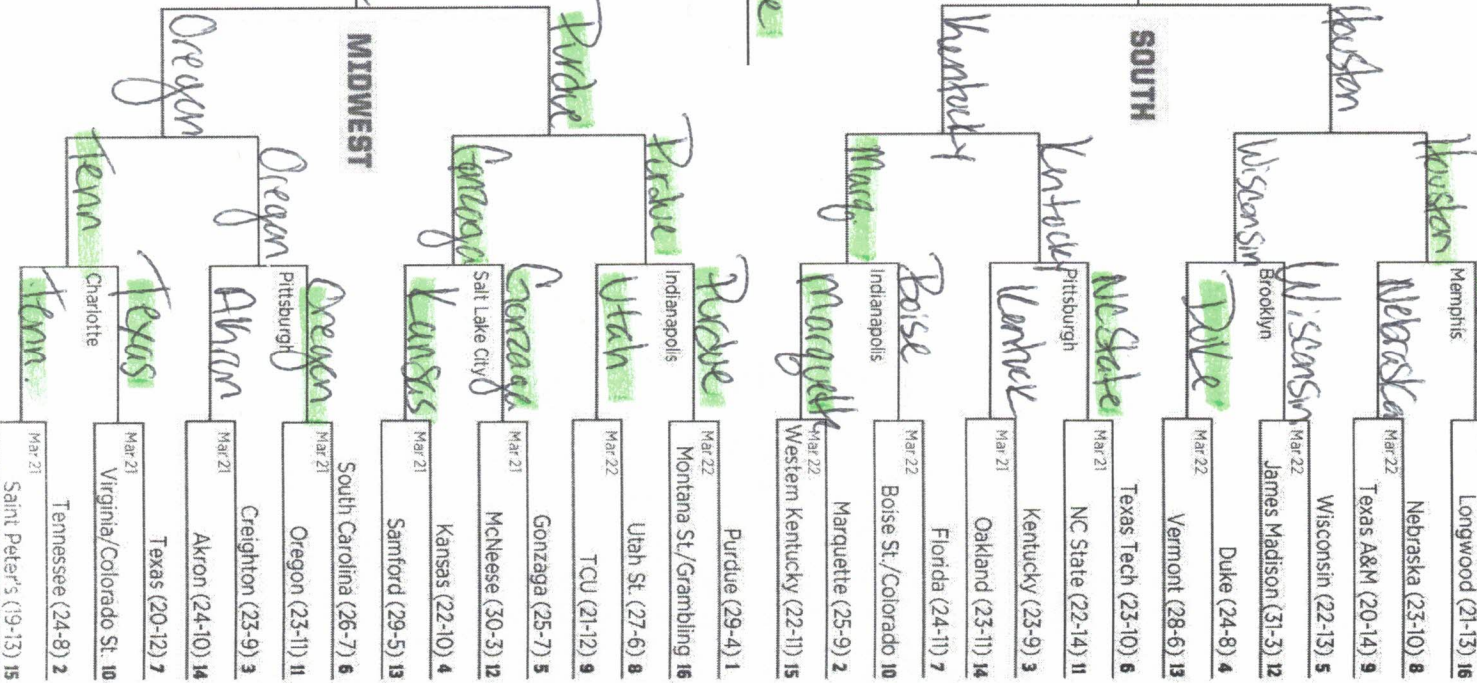

NATIONAL CHAMPIONSHIP
APRIL 8

Purdue

Combinded Score
(Championship Game)

139

*Used For Tie Breaks

Purdue

Name: Jes Johnson
Phone (Text, if win): 97
*Must be turned in by March 20th @ 9pm!
*Free to play, for funsies, and gift cards!
*Must be present to enter, no purchase necessary, but we have fresh local beer!
~Peoples Brewery & Taproom
~Kriig Corner Pub

2024 NCAA DIVISION I MEN'S BASKETBALL CHAMPIONSHIP

FIRST ROUND MARCH 19-20 | **SECOND ROUND** MARCH 21-22 | **SWEET 16** MARCH 23-24 | **ELITE 8** MARCH 25-26 | **NATIONAL SEMIFINALS** APRIL 1 | **FIRST FOUR** APRIL 2 | **NATIONAL SEMIFINALS** APRIL 3 | **ELITE 8** MARCH 29 | **SWEET 16** MARCH 30 | **SECOND ROUND** MARCH 31 | **FIRST ROUND** MARCH 19