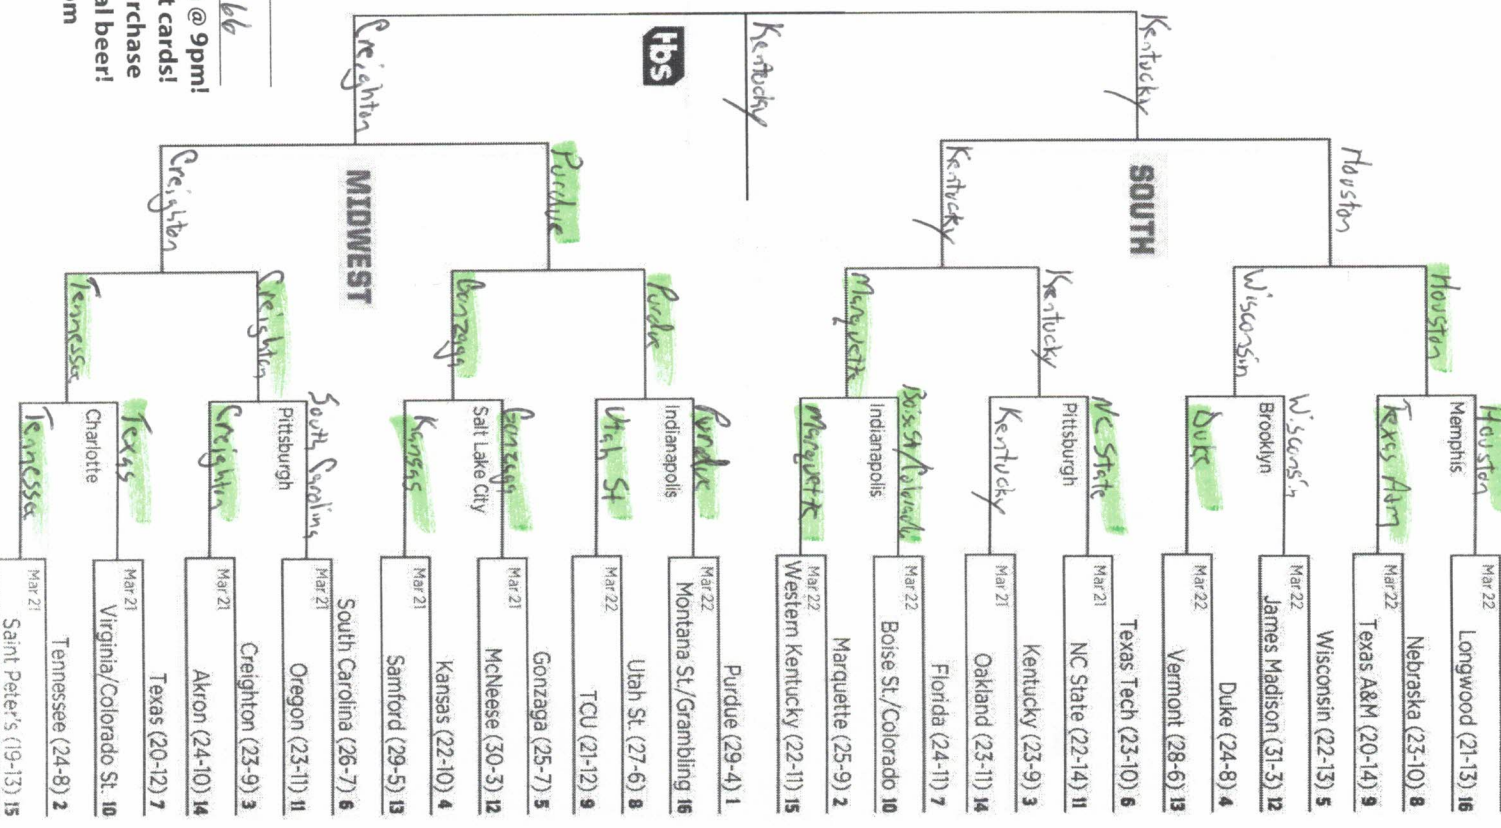

Houston (30-4) 1

Longwood (21-13) 16

Nebraska (23-10) 8

Texas A&M (20-14) 9

Wisconsin (22-13) 5

James Madison (31-3) 12

Duke (24-8) 4

Vermont (28-6) 13

Texas Tech (23-10) 6

NC State (22-14) 11

Kentucky (23-9) 3

Oakland (23-11) 14

Florida (24-11) 7

Boise St./Colorado 10

Marquette (25-9) 2

Western Kentucky (22-11) 15

Purdue (29-4) 1

Montana St./Grambling 16

Ulah St. (27-6) 8

TCU (21-12) 9

Gonzaga (25-7) 5

McNeese (30-3) 12

Kansas (22-10) 4

Samford (29-5) 13

South Carolina (26-7) 6

Oregon (23-11) 11

Creighton (23-9) 3

Akron (24-10) 14

Texas (20-12) 7

Virginia/Colorado St. 10

Tennessee (24-8) 2

Saint Peter's (19-13) 15