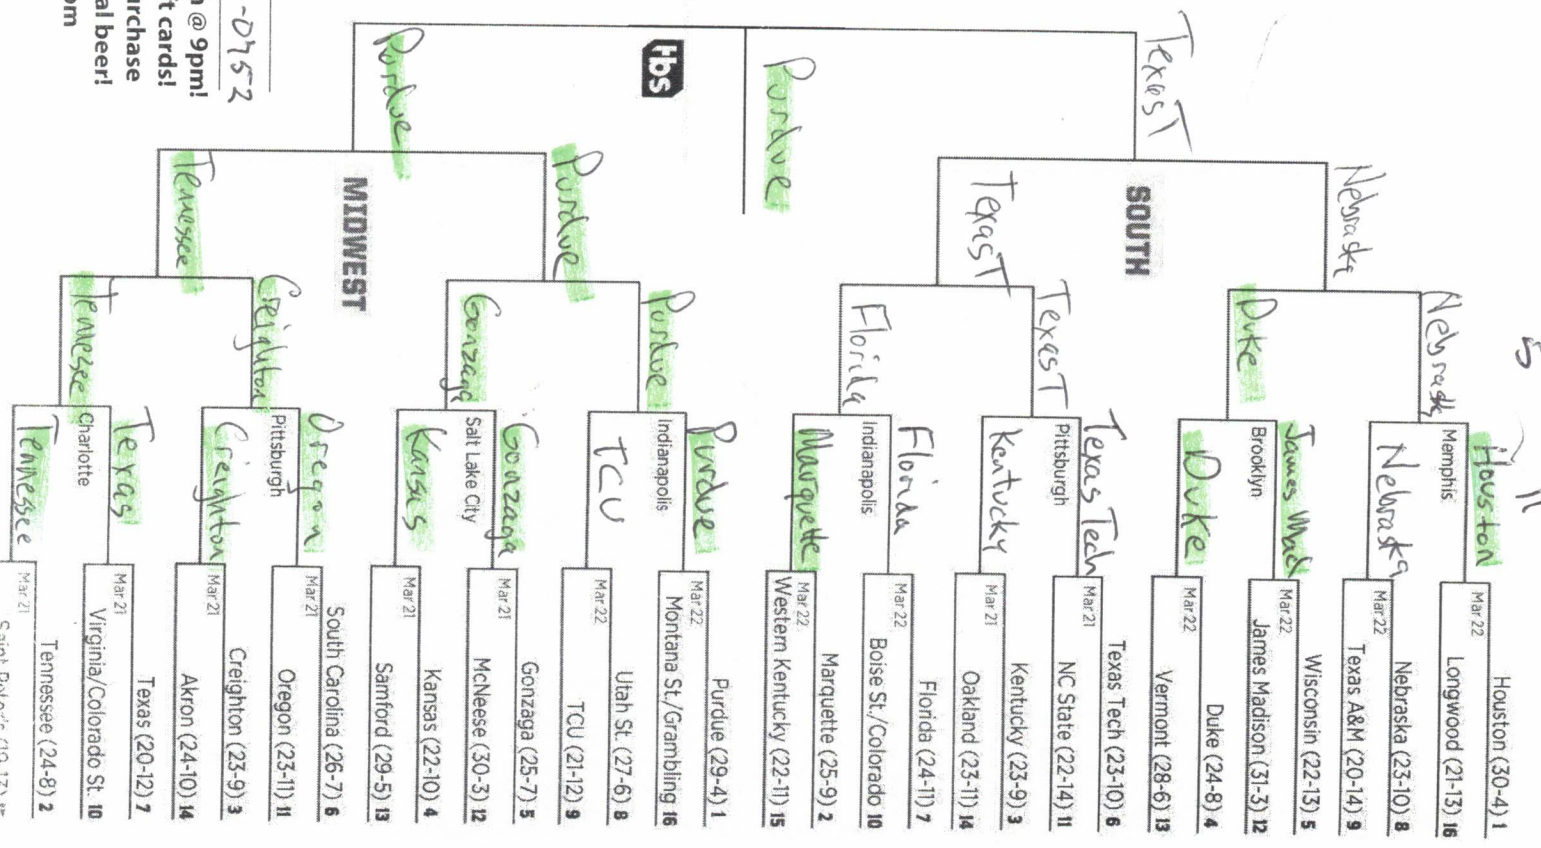

~People's Brewery & Taproom

~Krug Corner Pub

10 (25)
 6 (11)
 4
 2
 2

5
 11

NATIONAL CHAMPIONSHIP
 APRIL 8

Combinded Score
 (Championship Game)
 150
 *Used For Tie Breaks

Name: Lane Custer
 Phone (Text, if win): 765-422-0752
 *Must be turned in by March 20th @ 9pm!
 *Free to play, for funsies, and gift cards!
 *Must be present to enter, no purchase necessary, but we have fresh local beer!
 ~People's Brewery & Taproom
 ~Kriug Corner Pub