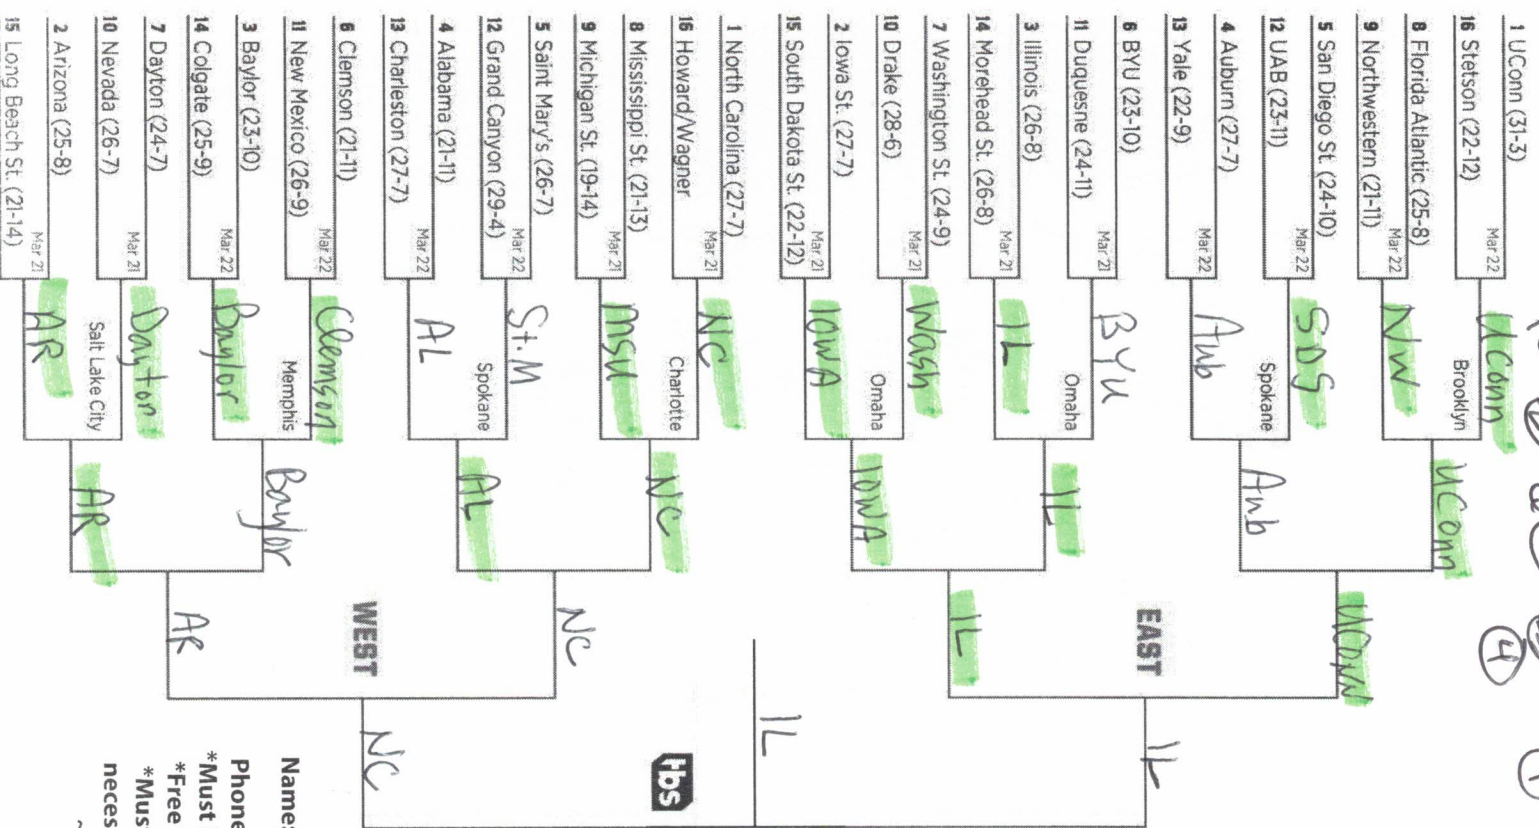

② ③ ④ ⑤ ⑥ ⑦ ⑧ ⑨ ⑩ ⑪ ⑫ ⑬ ⑭ ⑮ ⑯ ⑰ ⑱ ⑲ ⑳ ㉑ ㉒ ㉓ ㉔ ㉕ ㉖ ㉗ ㉘ ㉙ ㉚ ㉛ ㉜ ㉝ ㉞ ㉟ ㊱ ㊲ ㊳ ㊴ ㊵ ㊶ ㊷ ㊸ ㊹ ㊺ ㊻ ㊼ ㊽ ㊾ ㊿