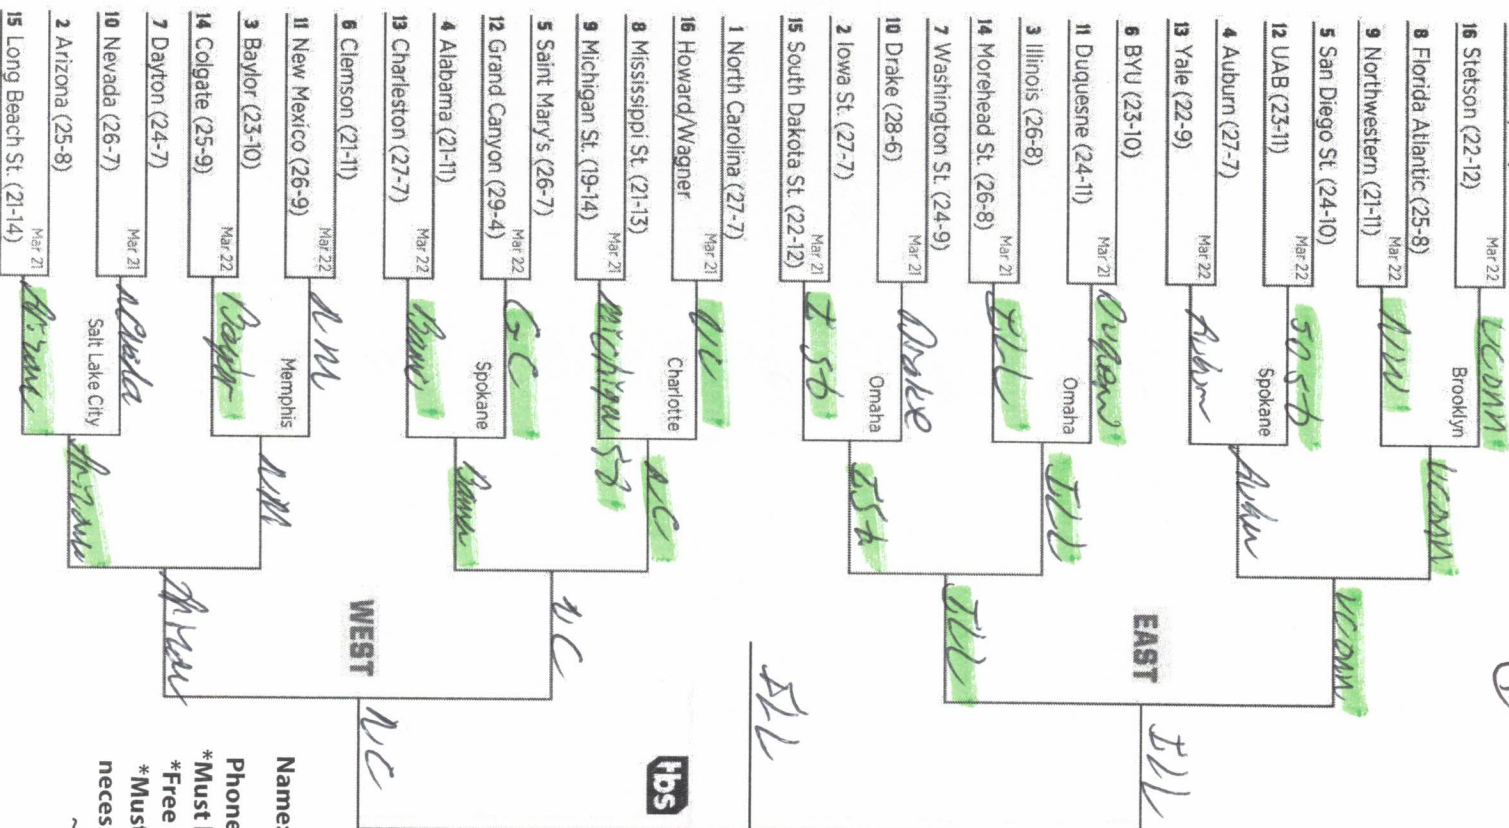

12 (21) 10 (11) 10 (11) 10 (11) 10 (11)

DONE

5 a