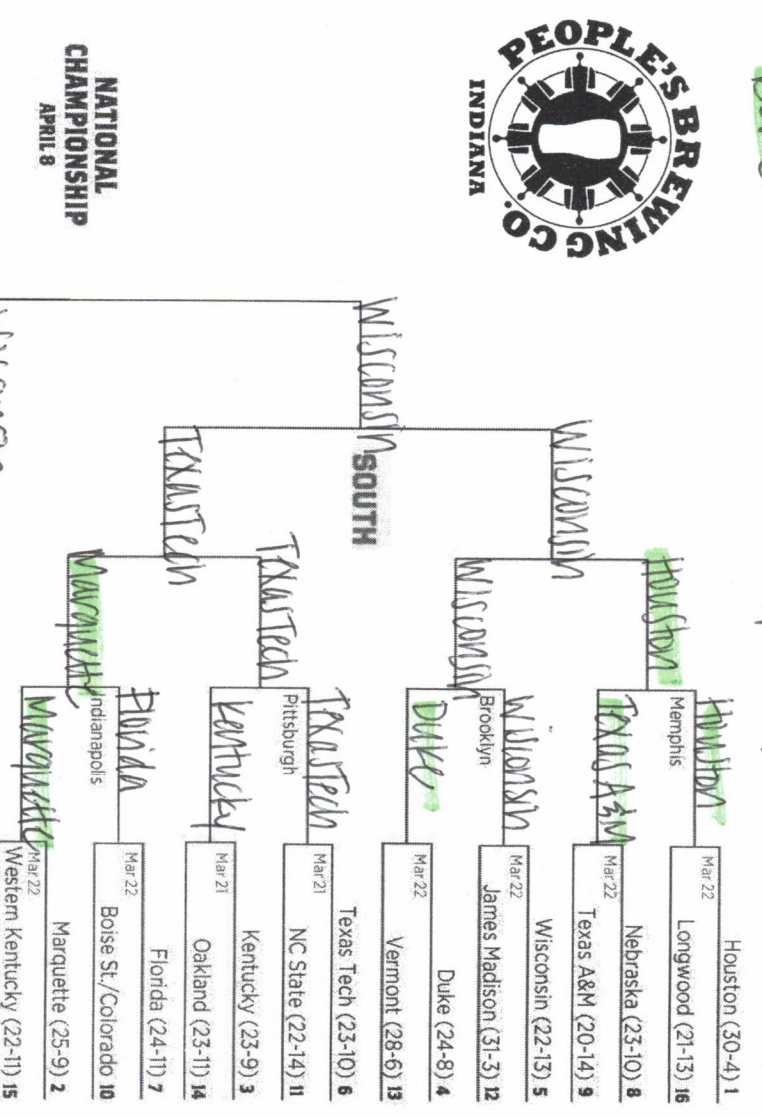

12 (23)

2

2

DONE

4

10

fbs

fbs

fbs

Combined Score
(Championship Game)
157

*Used For Tie Breaks

Name: KATHYRN PHILIPS

Phone (Text, if win): _____

*Must be turned in by March 20th @ 9pm!

*Free to play, for funsies, and gift cards!

*Must be present to enter, no purchase necessary, but we have fresh local beer!

~People's Brewery & Taproom

~Kriig Corner Pub