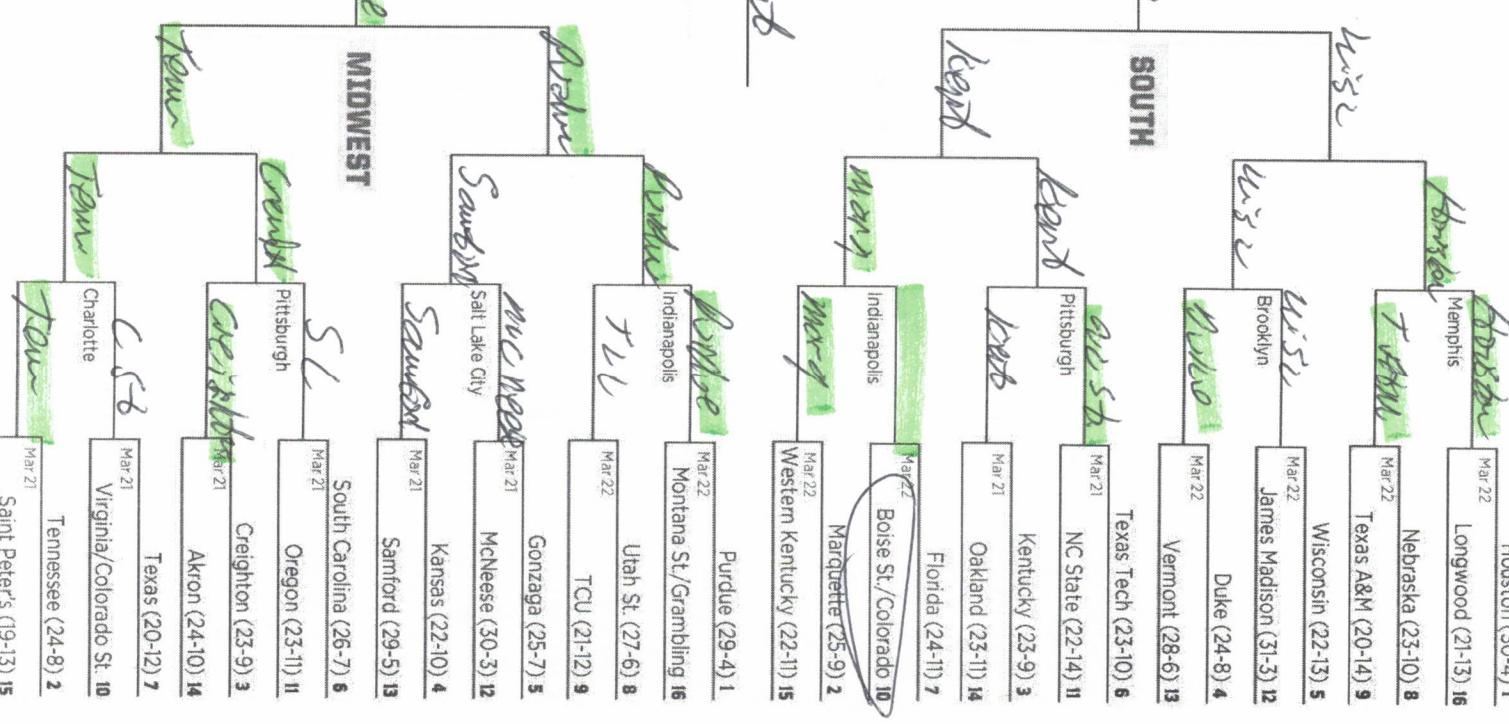

12 (21) 10 (11) 10 (11) 10 (11) 10 (11)

DONE

5 a

NATIONAL CHAMPIONSHIP
APRIL 8

Combind Score
(Championship Game)

184

*Used For Tie Breaks

Name: Tim Horst
 Phone (Text, if win): 588-6862
 *Must be turned in by March 20th @ 9pm!
 *Free to play, for funsies, and gift cards!
 *Must be present to enter, no purchase necessary, but we have fresh local beer!
 ~People's Brewery & Taproom
 ~Kriug Corner Pub